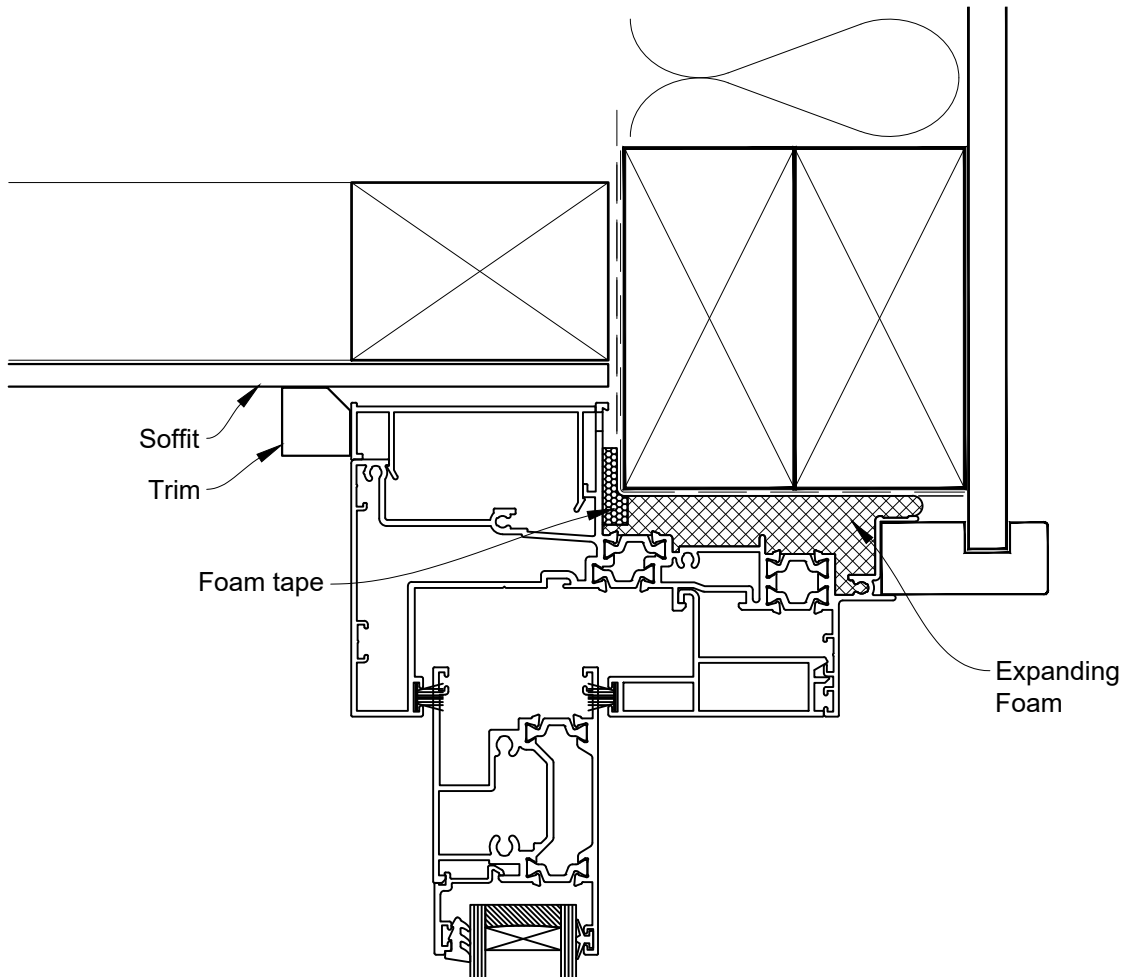

# INSTALLATION DETAIL - 44mm METRO THERMAL HEART CENTRAFIX STACKER SLIDING DOOR ON STUCCO

Date: 01.09.23

Scale: 1:2

CAD Ref.: CFX44MDST-CFXH2

The Installation Details must be used in conjunction with the Metro Series  
ThermalHEART® Centrafix™ SYSTEM GUIDE

## HEAD OPTION 2