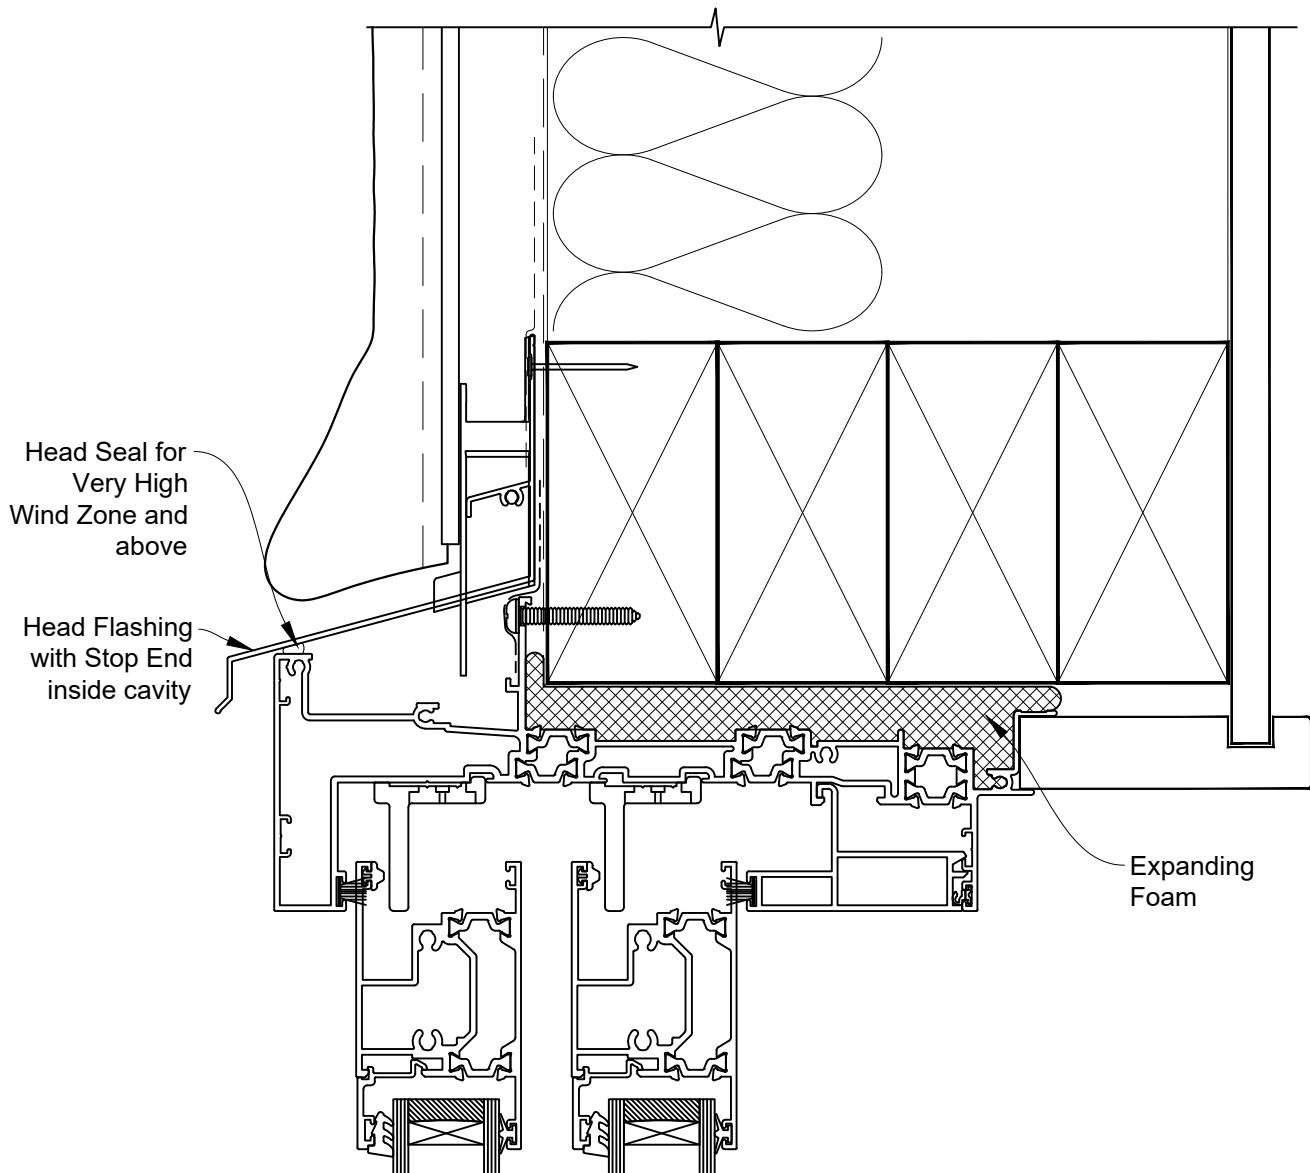

# INSTALLATION DETAIL - 44mm METRO THERMAL HEART CENTRAFIX STACKER SLIDING DOOR ON STUCCO

Date: 01.09.23

Scale: 1:2

CAD Ref.: CFX44MDST-CFXH

The Installation Details must be used in conjunction with the Metro Series ThermalHEART® Centrafix™ SYSTEM GUIDE

## HEAD OPTION 1