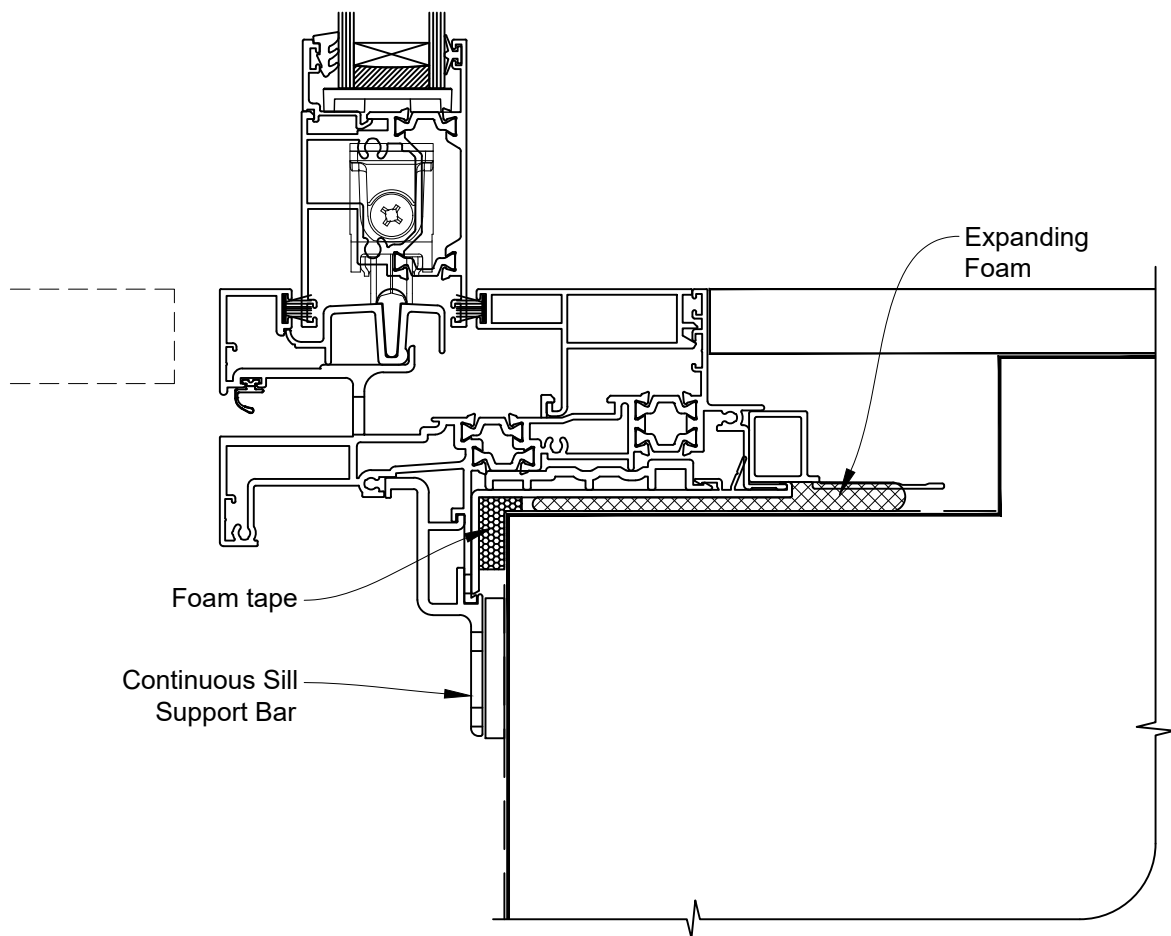

INSTALLATION DETAIL - 44mm METRO THERMAL HEART CENTRAFIX STACKER SLIDING DOOR ON STUCCO

Date: 01.09.23

Scale: 1:2

CAD Ref.: CFX44MDST-CFXS

The Installation Details must be used in conjunction with the Metro Series
ThermalHEART® Centrafix™ SYSTEM GUIDE

SILL OPTION 1