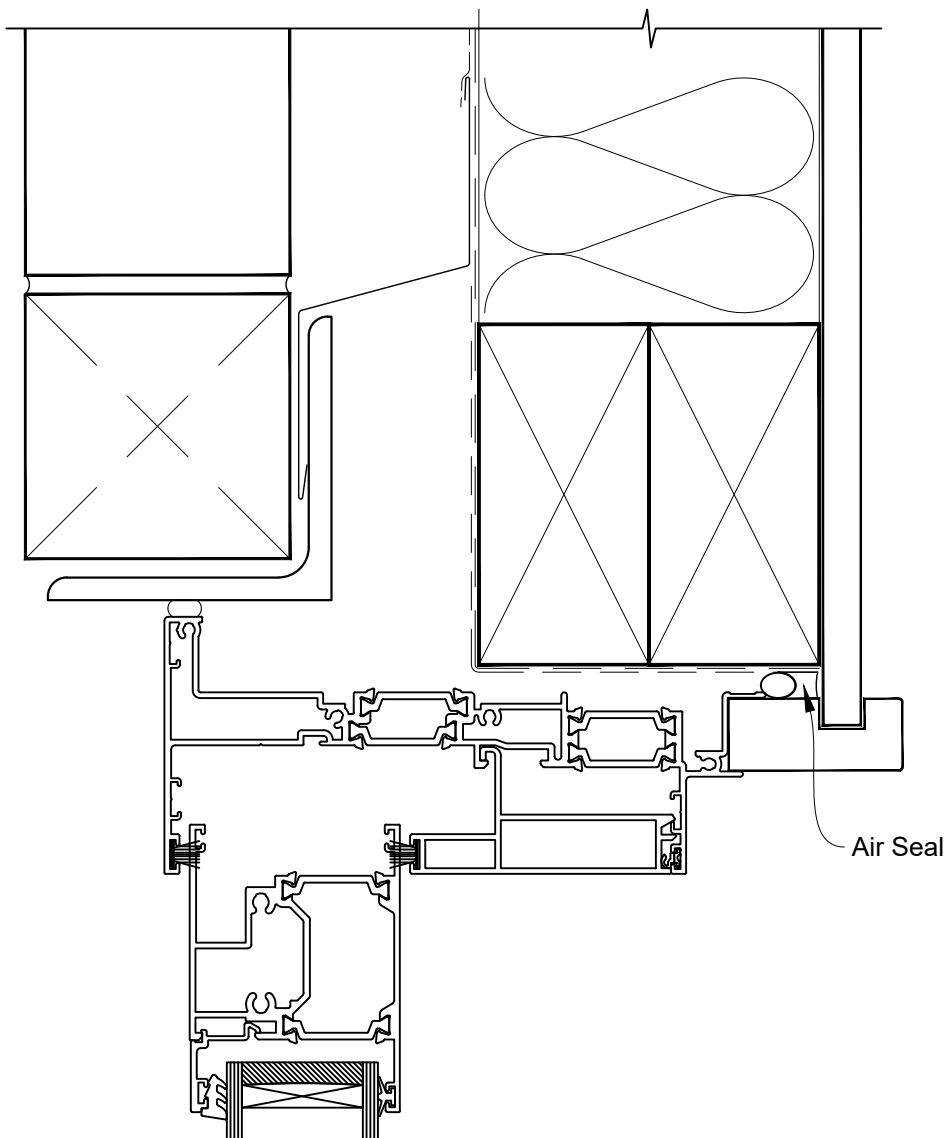

INSTALLATION DETAIL - 56mm METRO THERMAL HEART SLIDING DOOR ON BRICK VENEER CAVITY CONSTRUCTION

Date: 01.03.23

Scale: 1:2

CAD Ref.: TM56SDBV-CH

INSTALLATION DETAIL - 56mm METRO THERMAL HEART SLIDING DOOR ON BRICK VENEER CAVITY CONSTRUCTION

Date: 01.03.23

Scale: 1:2

CAD Ref.: TM56SDBV-CJ

INSTALLATION DETAIL - 56mm METRO THERMAL HEART SLIDING DOOR ON BRICK VENEER CAVITY CONSTRUCTION

Date: 01.03.23

Scale: 1:2

CAD Ref.: TM56SDBV-CS