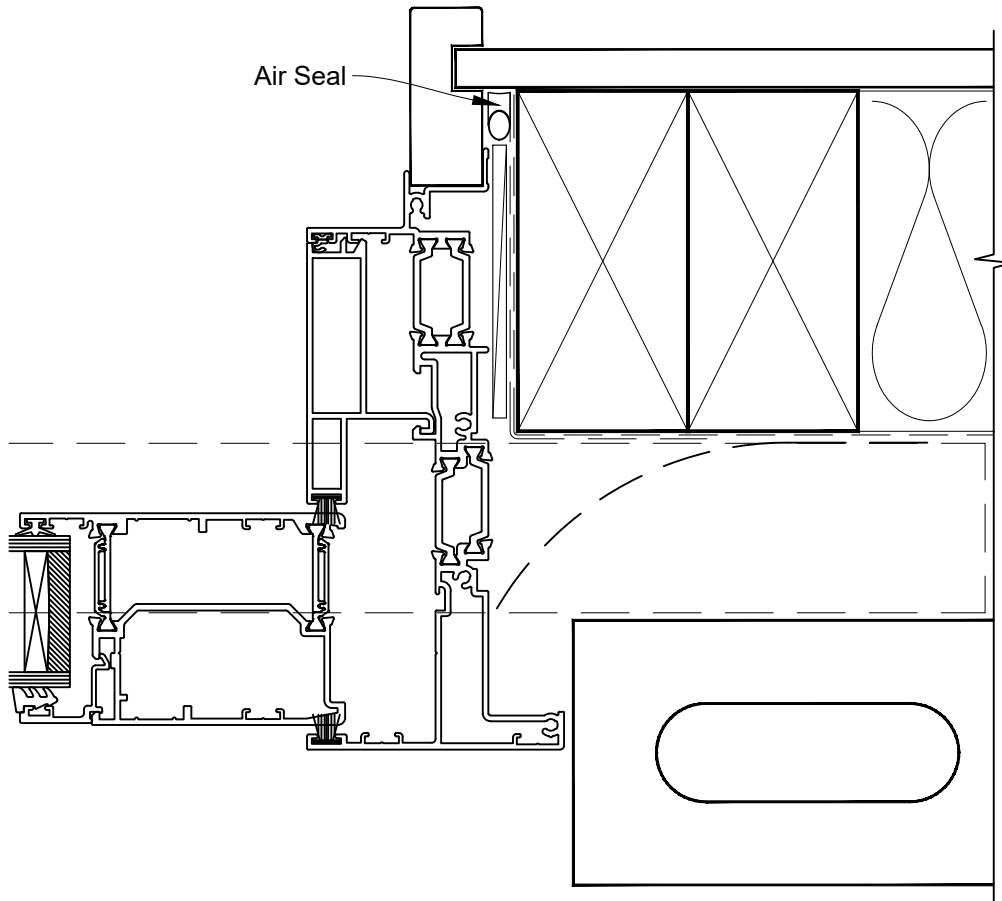

INSTALLATION DETAIL - 56mm METRO THERMAL HEART SLIDING DOOR ON BRICK VENEER CAVITY CONSTRUCTION

Date: 01.03.23

Scale: 1:2

CAD Ref.: TM56SDBV-CH

INSTALLATION DETAIL - 56mm METRO THERMAL HEART SLIDING DOOR ON BRICK VENEER CAVITY CONSTRUCTION

Date: 01.03.23

Scale: 1:2

CAD Ref.: TM56SDBV-CJ

INSTALLATION DETAIL - 56mm METRO THERMAL HEART SLIDING DOOR ON BRICK VENEER CAVITY CONSTRUCTION

Date: 01.03.23

Scale: 1:2

CAD Ref.: TM56SDBV-CS