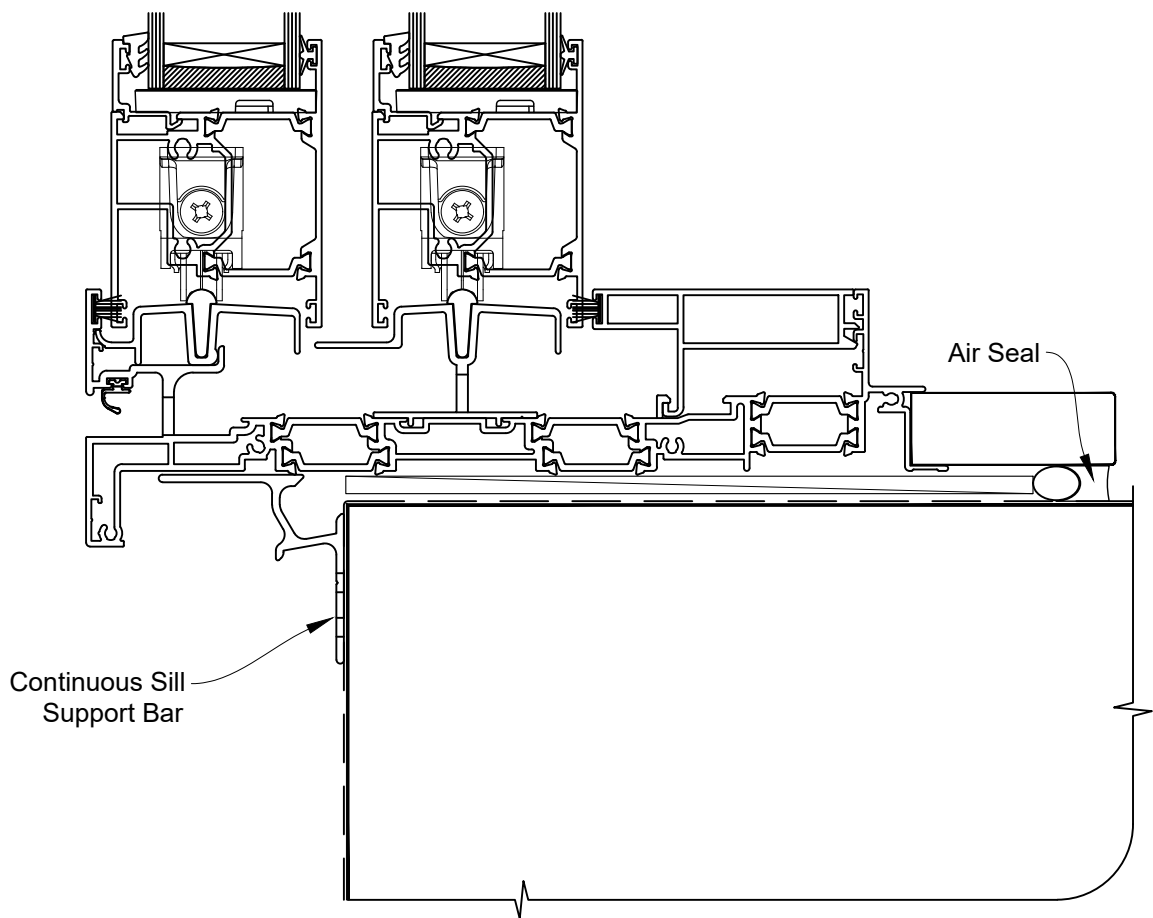

INSTALLATION DETAIL - 56mm METRO THERMAL HEART STACKER SLIDING DOOR ON RUSTICATED WEATHERBOARD CAVITY CONSTRUCTION

Date: 01.03.23

Scale: 1:2

CAD Ref.: TM56MDRW-CH

INSTALLATION DETAIL - 56mm METRO THERMAL HEART STACKER SLIDING DOOR ON RUSTICATED WEATHERBOARD CAVITY CONSTRUCTION

Date: 01.03.23

Scale: 1:2

CAD Ref.: TM56MDRW-CJ

INSTALLATION DETAIL - 56mm METRO THERMAL HEART STACKER SLIDING DOOR ON RUSTICATED WEATHERBOARD CAVITY CONSTRUCTION

Date: 01.03.23

Scale: 1:2

CAD Ref.: TM56MDRW-CS

INSTALLATION DETAIL - 56mm METRO THERMAL HEART STACKER SLIDING DOOR ON RUSTICATED WEATHERBOARD DIRECT FIXED CLADDING

Date: 01.03.23

Scale: 1:2

CAD Ref.: TM56MDRW-DH

INSTALLATION DETAIL - 56mm METRO THERMAL HEART STACKER SLIDING DOOR ON RUSTICATED WEATHERBOARD DIRECT FIXED CLADDING