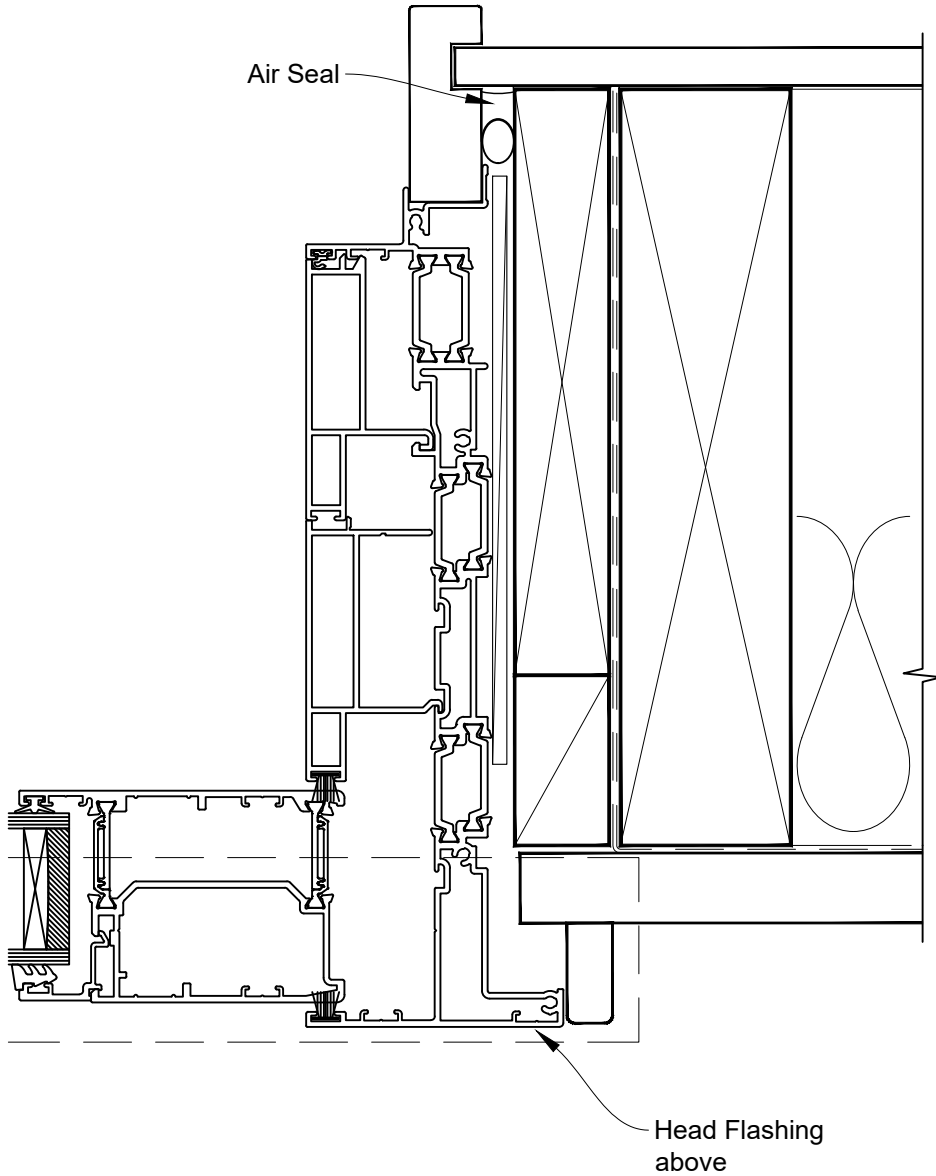

INSTALLATION DETAIL - 56mm METRO THERMAL HEART STACKER SLIDING DOOR ON RUSTICATED WEATHERBOARD DIRECT FIXED CLADDING

Date: 01.03.23

Scale: 1:2

CAD Ref.: TM56MDRW-DJ