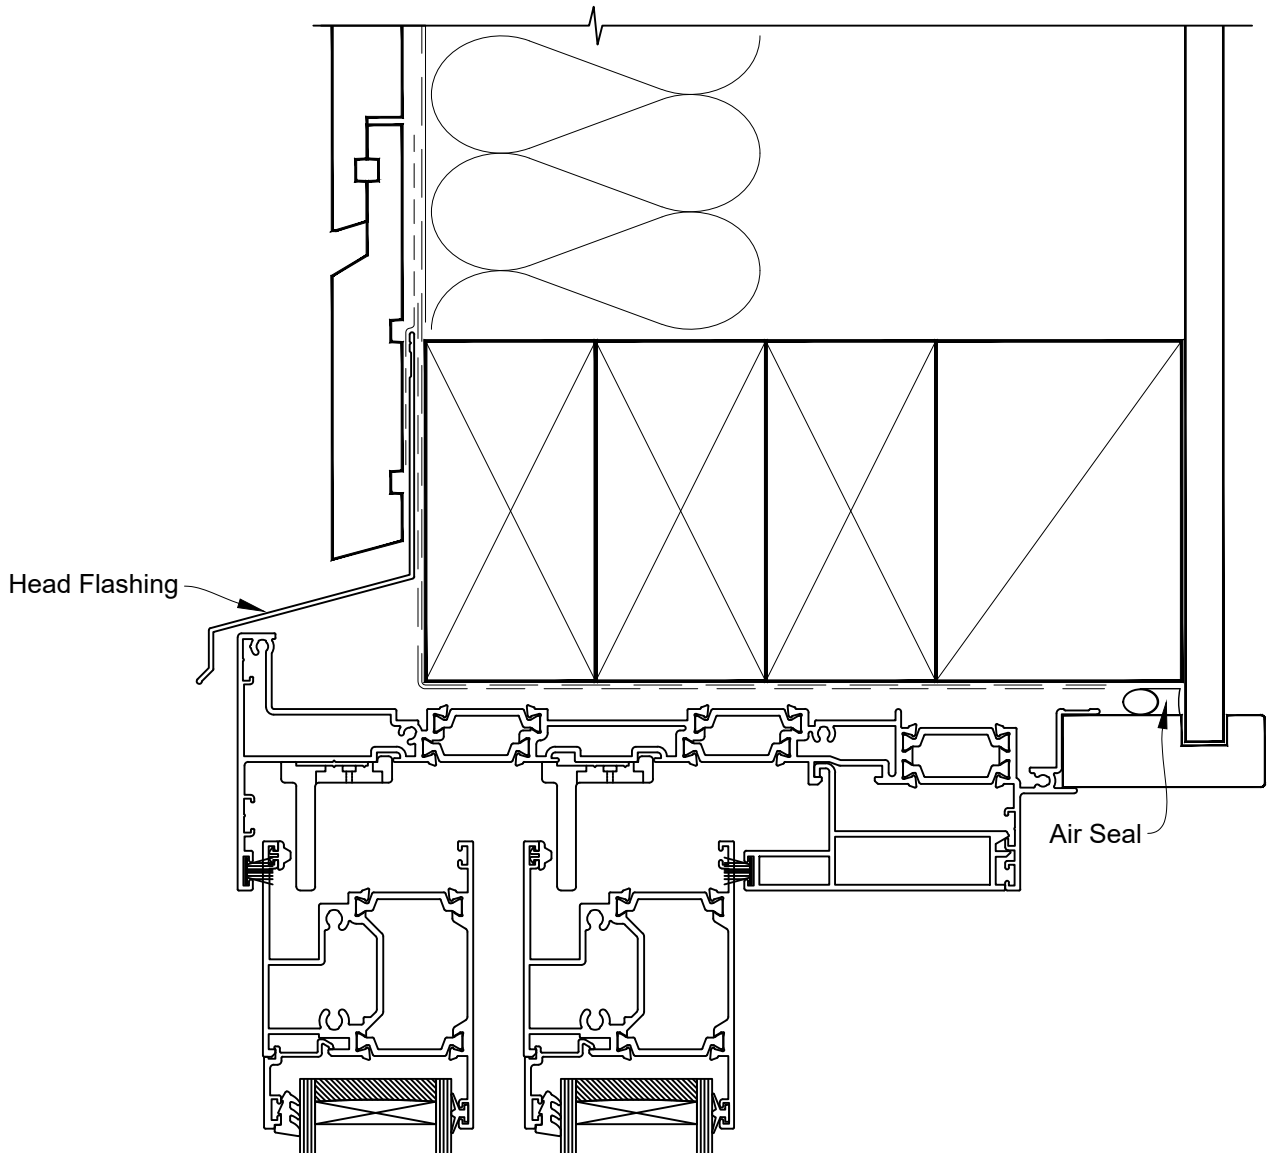

INSTALLATION DETAIL - 56mm METRO THERMAL HEART STACKER SLIDING DOOR ON RUSTICATED WEATHERBOARD CAVITY CONSTRUCTION

Date: 01.03.23

Scale: 1:2

CAD Ref.: TM56MDRW-CH

INSTALLATION DETAIL - 56mm METRO THERMAL HEART STACKER SLIDING DOOR ON RUSTICATED WEATHERBOARD CAVITY CONSTRUCTION

Date: 01.03.23

Scale: 1:2

CAD Ref.: TM56MDRW-CJ

INSTALLATION DETAIL - 56mm METRO THERMAL HEART STACKER SLIDING DOOR ON RUSTICATED WEATHERBOARD CAVITY CONSTRUCTION

Date: 01.03.23

Scale: 1:2

CAD Ref.: TM56MDRW-CS

INSTALLATION DETAIL - 56mm METRO THERMAL HEART STACKER SLIDING DOOR ON RUSTICATED WEATHERBOARD DIRECT FIXED CLADDING

Date: 01.03.23

Scale: 1:2

CAD Ref.: TM56MDRW-DH

INSTALLATION DETAIL - 56mm METRO THERMAL HEART STACKER SLIDING DOOR ON RUSTICATED WEATHERBOARD DIRECT FIXED CLADDING