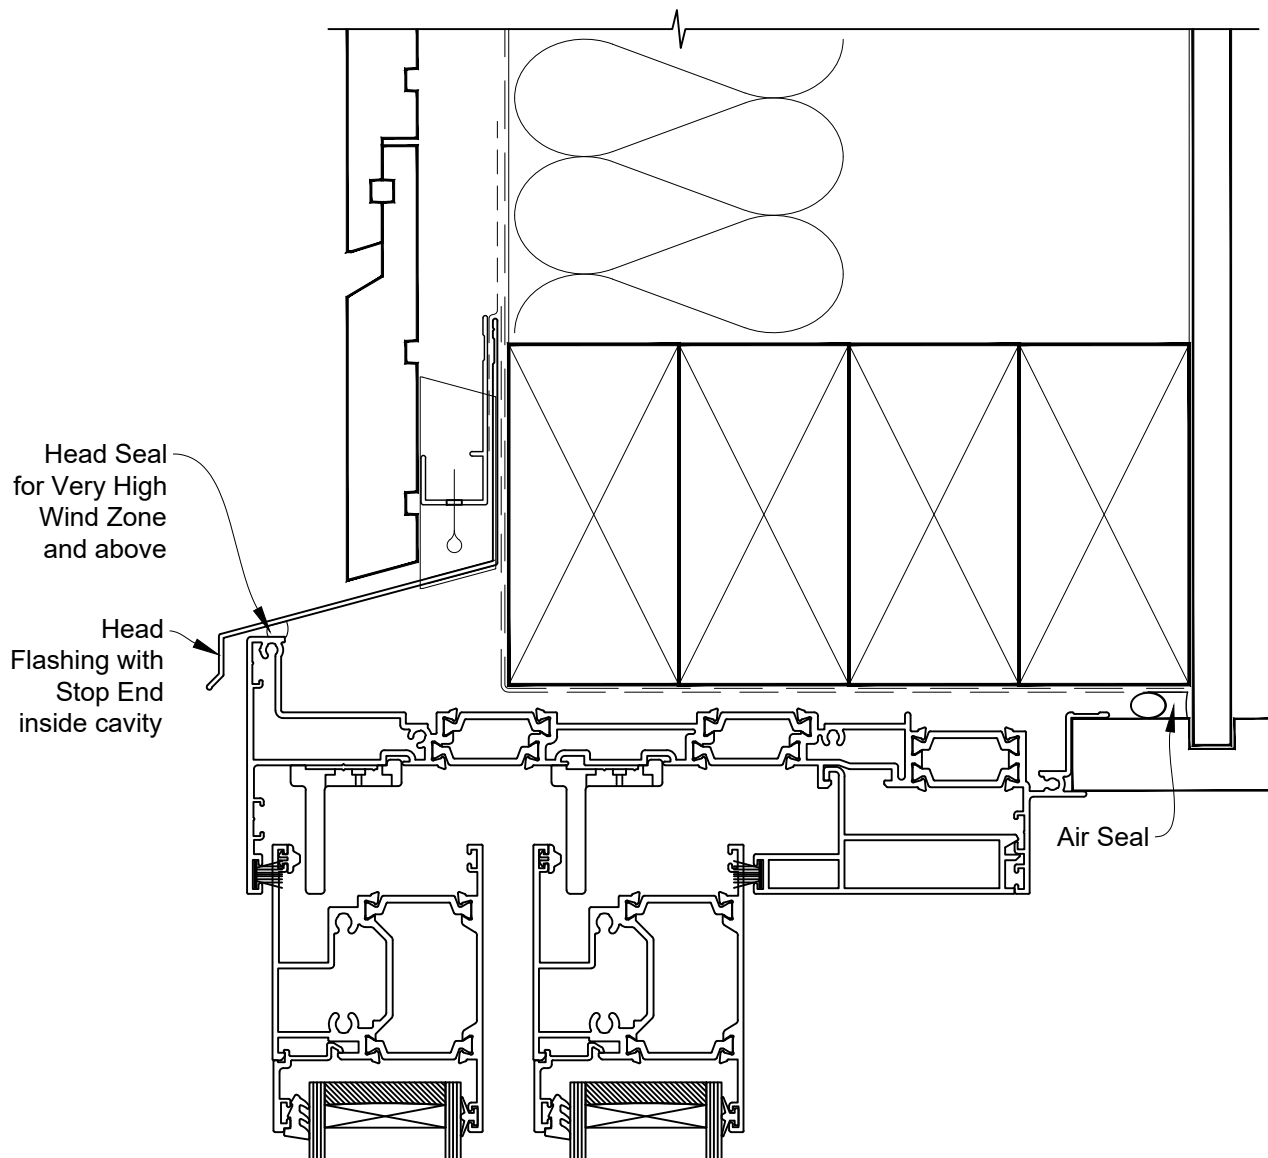

INSTALLATION DETAIL - 56mm METRO THERMAL HEART STACKER SLIDING DOOR ON RUSTICATED WEATHERBOARD CAVITY CONSTRUCTION

Date: 01.03.23

Scale: 1:2

CAD Ref.: TM56MDRW-CH

INSTALLATION DETAIL - 56mm METRO THERMAL HEART STACKER SLIDING DOOR ON RUSTICATED WEATHERBOARD CAVITY CONSTRUCTION

Date: 01.03.23

Scale: 1:2

CAD Ref.: TM56MDRW-CJ

INSTALLATION DETAIL - 56mm METRO THERMAL HEART STACKER SLIDING DOOR ON RUSTICATED WEATHERBOARD CAVITY CONSTRUCTION

Date: 01.03.23

Scale: 1:2

CAD Ref.: TM56MDRW-CS

INSTALLATION DETAIL - 56mm METRO THERMAL HEART STACKER SLIDING DOOR ON RUSTICATED WEATHERBOARD DIRECT FIXED CLADDING

Date: 01.03.23

Scale: 1:2

CAD Ref.: TM56MDRW-DH

INSTALLATION DETAIL - 56mm METRO THERMAL HEART STACKER SLIDING DOOR ON RUSTICATED WEATHERBOARD DIRECT FIXED CLADDING