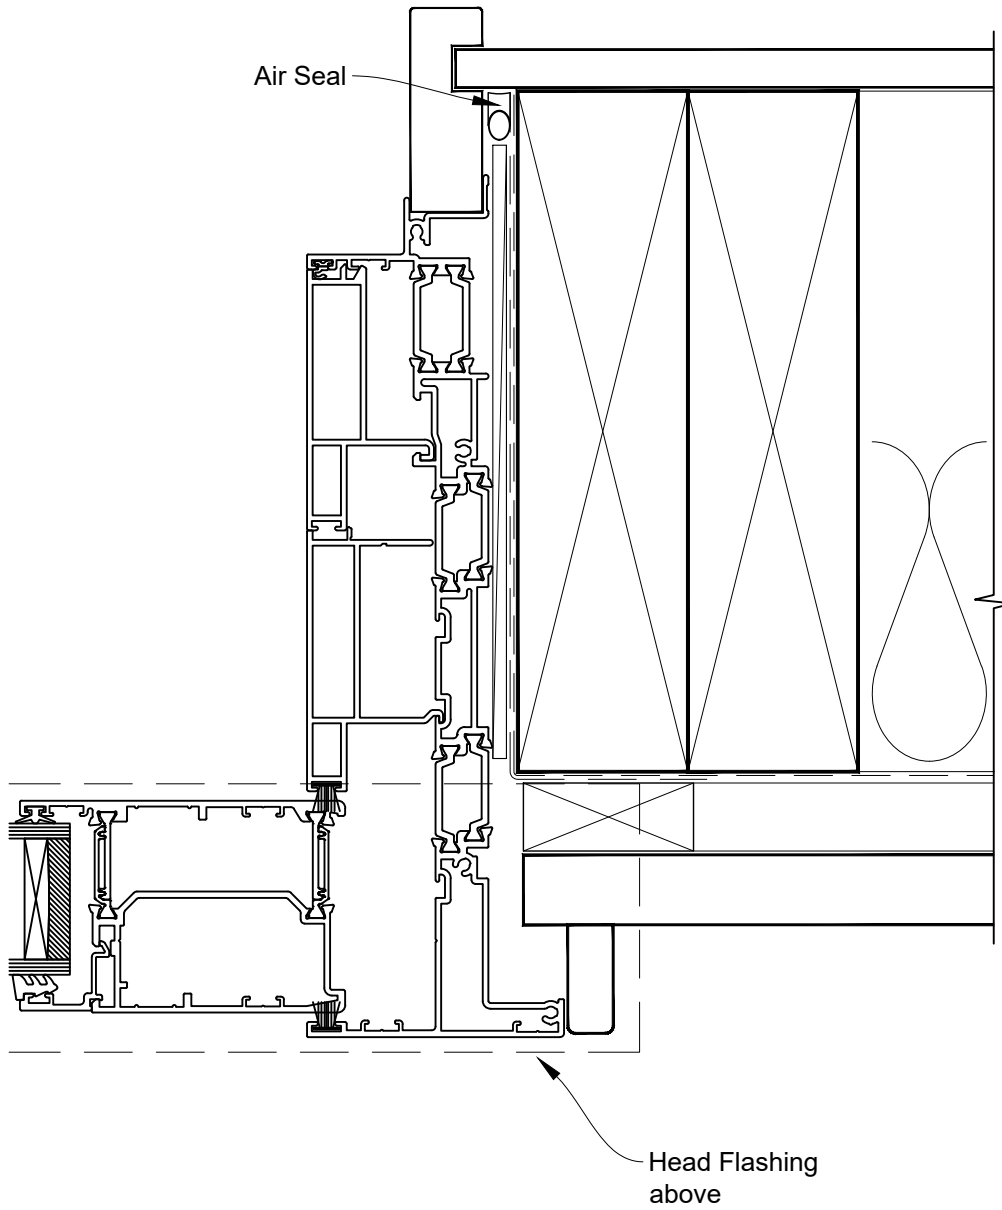

INSTALLATION DETAIL - 56mm METRO THERMAL HEART STACKER SLIDING DOOR ON RUSTICATED WEATHERBOARD CAVITY CONSTRUCTION

Date: 01.03.23

Scale: 1:2

CAD Ref.: TM56MDRW-CH

INSTALLATION DETAIL - 56mm METRO THERMAL HEART STACKER SLIDING DOOR ON RUSTICATED WEATHERBOARD CAVITY CONSTRUCTION

Date: 01.03.23

Scale: 1:2

CAD Ref.: TM56MDRW-CJ

INSTALLATION DETAIL - 56mm METRO THERMAL HEART STACKER SLIDING DOOR ON RUSTICATED WEATHERBOARD CAVITY CONSTRUCTION

Date: 01.03.23

Scale: 1:2

CAD Ref.: TM56MDRW-CS

INSTALLATION DETAIL - 56mm METRO THERMAL HEART STACKER SLIDING DOOR ON RUSTICATED WEATHERBOARD DIRECT FIXED CLADDING

Date: 01.03.23

Scale: 1:2

CAD Ref.: TM56MDRW-DH

INSTALLATION DETAIL - 56mm METRO THERMAL HEART STACKER SLIDING DOOR ON RUSTICATED WEATHERBOARD DIRECT FIXED CLADDING