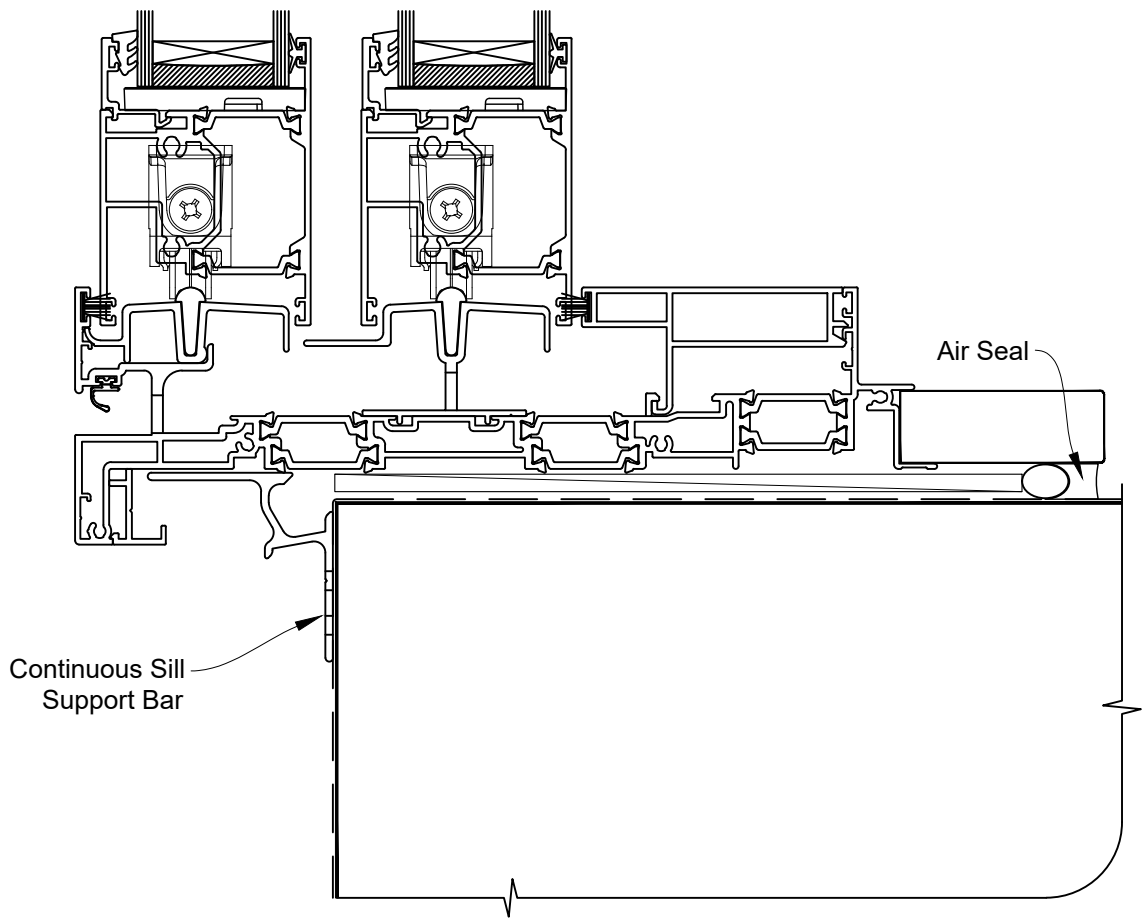

INSTALLATION DETAIL - 56mm METRO THERMAL HEART STACKER SLIDING DOOR ON FLAT SHEET CAVITY CONSTRUCTION

Date: 01.03.23

Scale: 1:2

CAD Ref.: TM56MDFS-CH

INSTALLATION DETAIL - 56mm METRO THERMAL HEART STACKER SLIDING DOOR ON FLAT SHEET CAVITY CONSTRUCTION

Date: 01.03.23

Scale: 1:2

CAD Ref.: TM56MDFS-CJ

INSTALLATION DETAIL - 56mm METRO THERMAL HEART STACKER SLIDING DOOR ON FLAT SHEET CAVITY CONSTRUCTION

Date: 01.03.23

Scale: 1:2

CAD Ref.: TM56MDFS-CS

INSTALLATION DETAIL - 56mm METRO THERMAL HEART STACKER SLIDING DOOR ON FLAT SHEET DIRECT FIXED CLADDING

Date: 01.03.23

Scale: 1:2

CAD Ref.: TM56MDFS-DH

INSTALLATION DETAIL - 56mm METRO THERMAL HEART STACKER SLIDING DOOR ON FLAT SHEET DIRECT FIXED CLADDING

Date: 01.03.23

Scale: 1:2

CAD Ref.: TM56MDFS-DJ

INSTALLATION DETAIL - 56mm METRO THERMAL HEART STACKER SLIDING DOOR ON FLAT SHEET DIRECT FIXED CLADDING

Date: 01.03.23

Scale: 1:2

CAD Ref.: TM56MDFS-DS