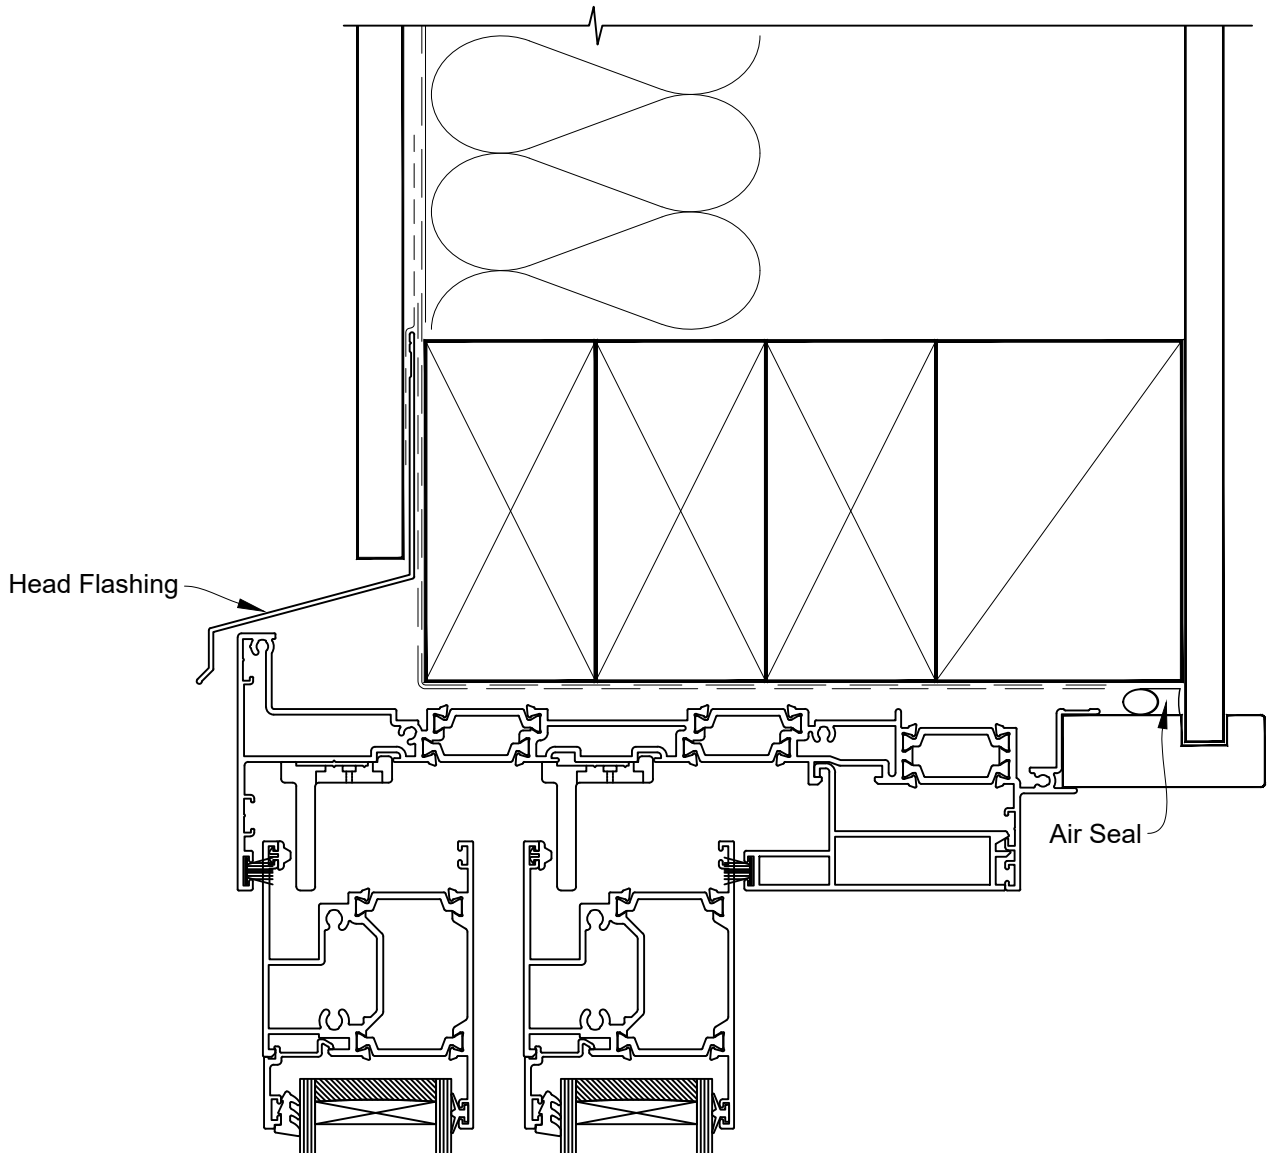

INSTALLATION DETAIL - 56mm METRO THERMAL HEART STACKER SLIDING DOOR ON FLAT SHEET CAVITY CONSTRUCTION

Date: 01.03.23

Scale: 1:2

CAD Ref.: TM56MDFS-CH

INSTALLATION DETAIL - 56mm METRO THERMAL HEART STACKER SLIDING DOOR ON FLAT SHEET CAVITY CONSTRUCTION

Date: 01.03.23

Scale: 1:2

CAD Ref.: TM56MDFS-CJ

INSTALLATION DETAIL - 56mm METRO THERMAL HEART STACKER SLIDING DOOR ON FLAT SHEET CAVITY CONSTRUCTION

Date: 01.03.23

Scale: 1:2

CAD Ref.: TM56MDFS-CS

INSTALLATION DETAIL - 56mm METRO THERMAL HEART STACKER SLIDING DOOR ON FLAT SHEET DIRECT FIXED CLADDING

Date: 01.03.23

Scale: 1:2

CAD Ref.: TM56MDFS-DH

INSTALLATION DETAIL - 56mm METRO THERMAL HEART STACKER SLIDING DOOR ON FLAT SHEET DIRECT FIXED CLADDING

Date: 01.03.23

Scale: 1:2

CAD Ref.: TM56MDFS-DJ

INSTALLATION DETAIL - 56mm METRO THERMAL HEART STACKER SLIDING DOOR ON FLAT SHEET DIRECT FIXED CLADDING

Date: 01.03.23

Scale: 1:2

CAD Ref.: TM56MDFS-DS