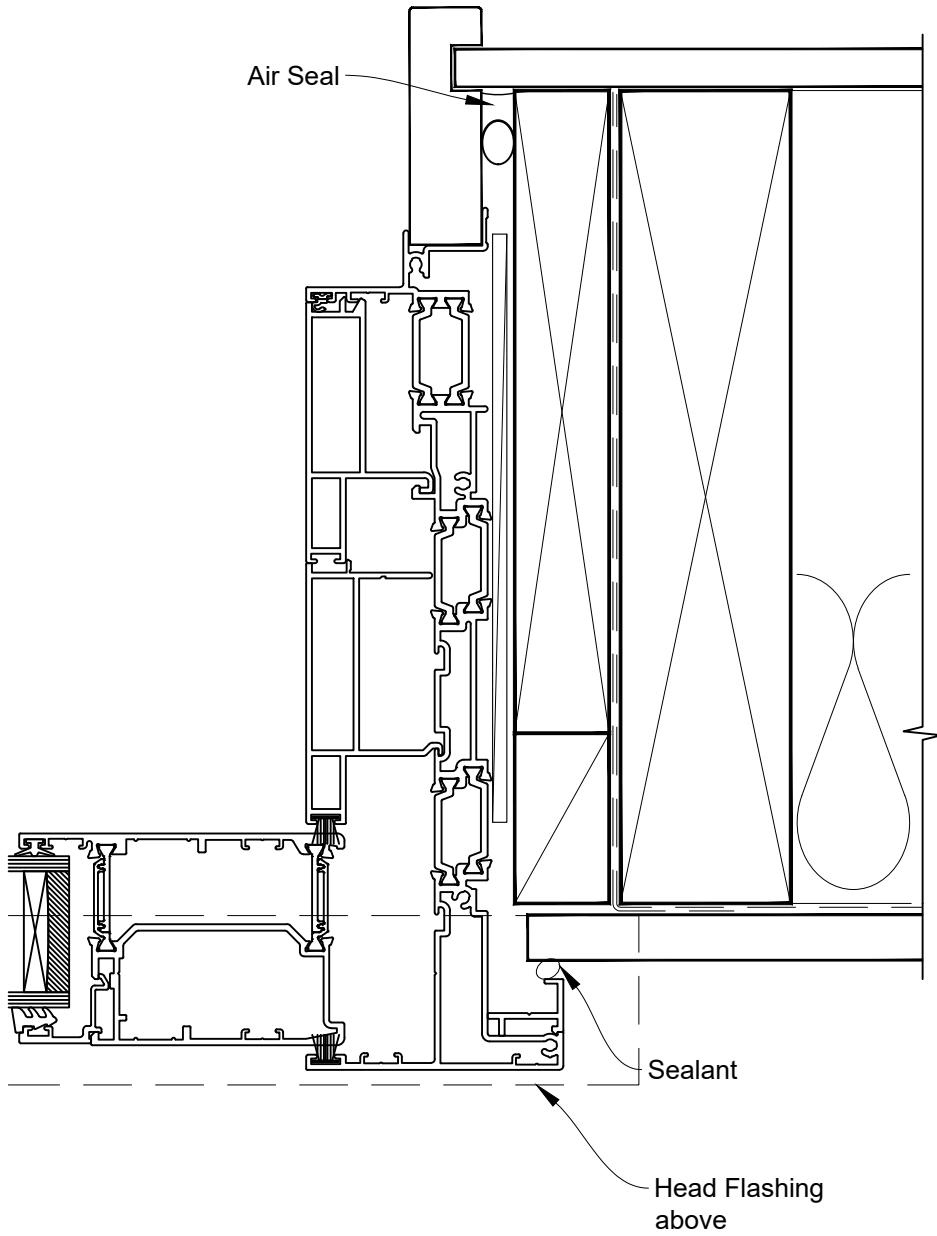

INSTALLATION DETAIL - 56mm METRO THERMAL HEART STACKER SLIDING DOOR ON FLAT SHEET CAVITY CONSTRUCTION

Date: 01.03.23

Scale: 1:2

CAD Ref.: TM56MDFS-CH

INSTALLATION DETAIL - 56mm METRO THERMAL HEART STACKER SLIDING DOOR ON FLAT SHEET CAVITY CONSTRUCTION

Date: 01.03.23

Scale: 1:2

CAD Ref.: TM56MDFS-DH

INSTALLATION DETAIL - 56mm METRO THERMAL HEART STACKER SLIDING DOOR ON FLAT SHEET DIRECT FIXED CLADDING

Date: 01.03.23

Scale: 1:2

CAD Ref.: TM56MDFS-DJ

INSTALLATION DETAIL - 56mm METRO THERMAL HEART STACKER SLIDING DOOR ON FLAT SHEET DIRECT FIXED CLADDING

Date: 01.03.23

Scale: 1:2

CAD Ref.: TM56MDFS-DS