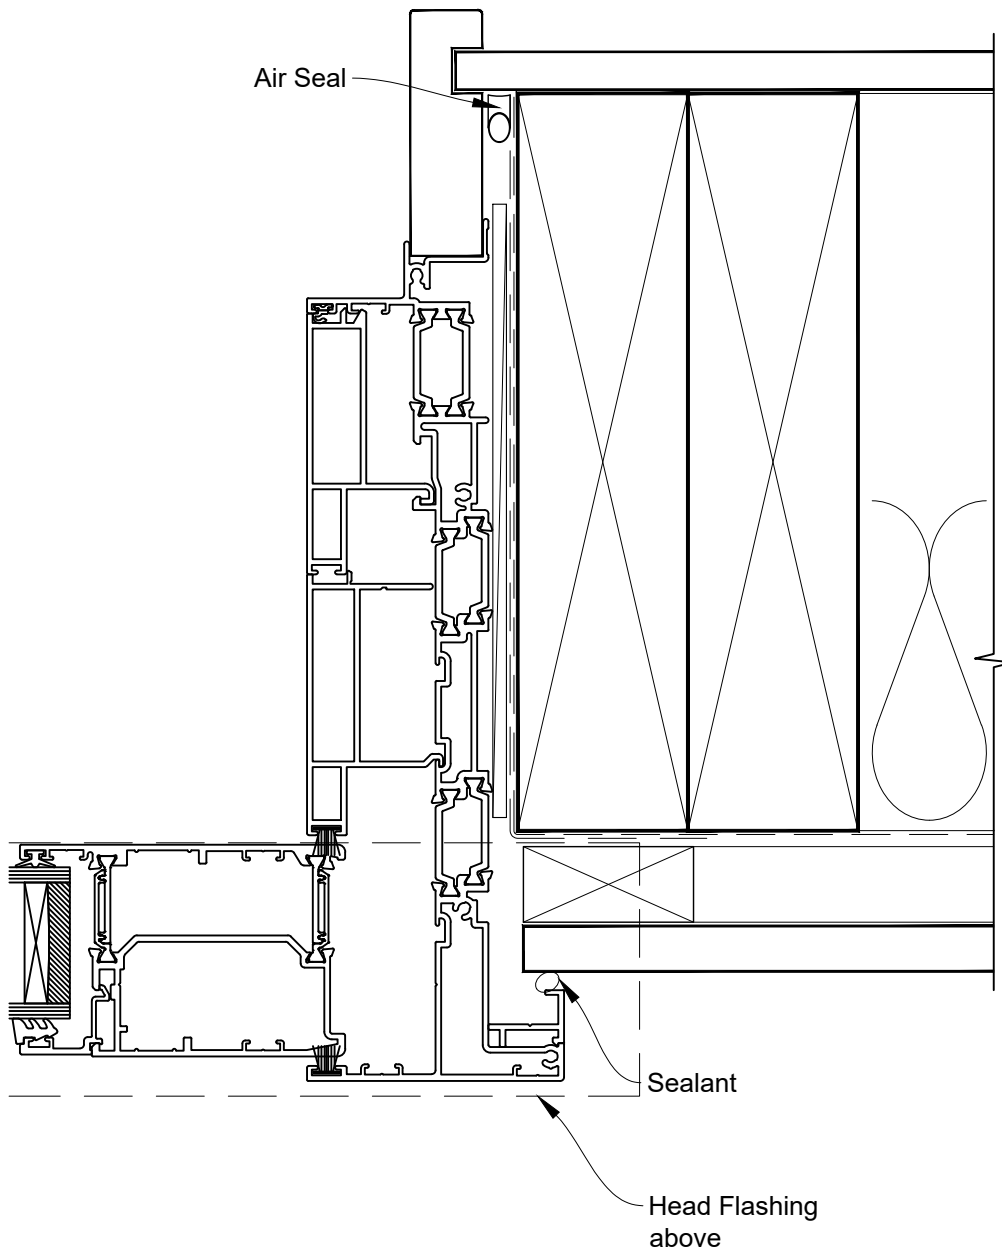

INSTALLATION DETAIL - 56mm METRO THERMAL HEART STACKER SLIDING DOOR ON FLAT SHEET CAVITY CONSTRUCTION

Date: 01.03.23

Scale: 1:2

CAD Ref.: TM56MDFS-CH

INSTALLATION DETAIL - 56mm METRO THERMAL HEART STACKER SLIDING DOOR ON FLAT SHEET CAVITY CONSTRUCTION

Date: 01.03.23

Scale: 1:2

CAD Ref.: TM56MDFS-CJ

INSTALLATION DETAIL - 56mm METRO THERMAL HEART STACKER SLIDING DOOR ON FLAT SHEET CAVITY CONSTRUCTION

Date: 01.03.23

Scale: 1:2

CAD Ref.: TM56MDFS-CS

INSTALLATION DETAIL - 56mm METRO THERMAL HEART STACKER SLIDING DOOR ON FLAT SHEET DIRECT FIXED CLADDING

Date: 01.03.23

Scale: 1:2

CAD Ref.: TM56MDFS-DH

INSTALLATION DETAIL - 56mm METRO THERMAL HEART STACKER SLIDING DOOR ON FLAT SHEET DIRECT FIXED CLADDING

Date: 01.03.23

Scale: 1:2

CAD Ref.: TM56MDFS-DJ

INSTALLATION DETAIL - 56mm METRO THERMAL HEART STACKER SLIDING DOOR ON FLAT SHEET DIRECT FIXED CLADDING

Date: 01.03.23

Scale: 1:2

CAD Ref.: TM56MDFS-DS