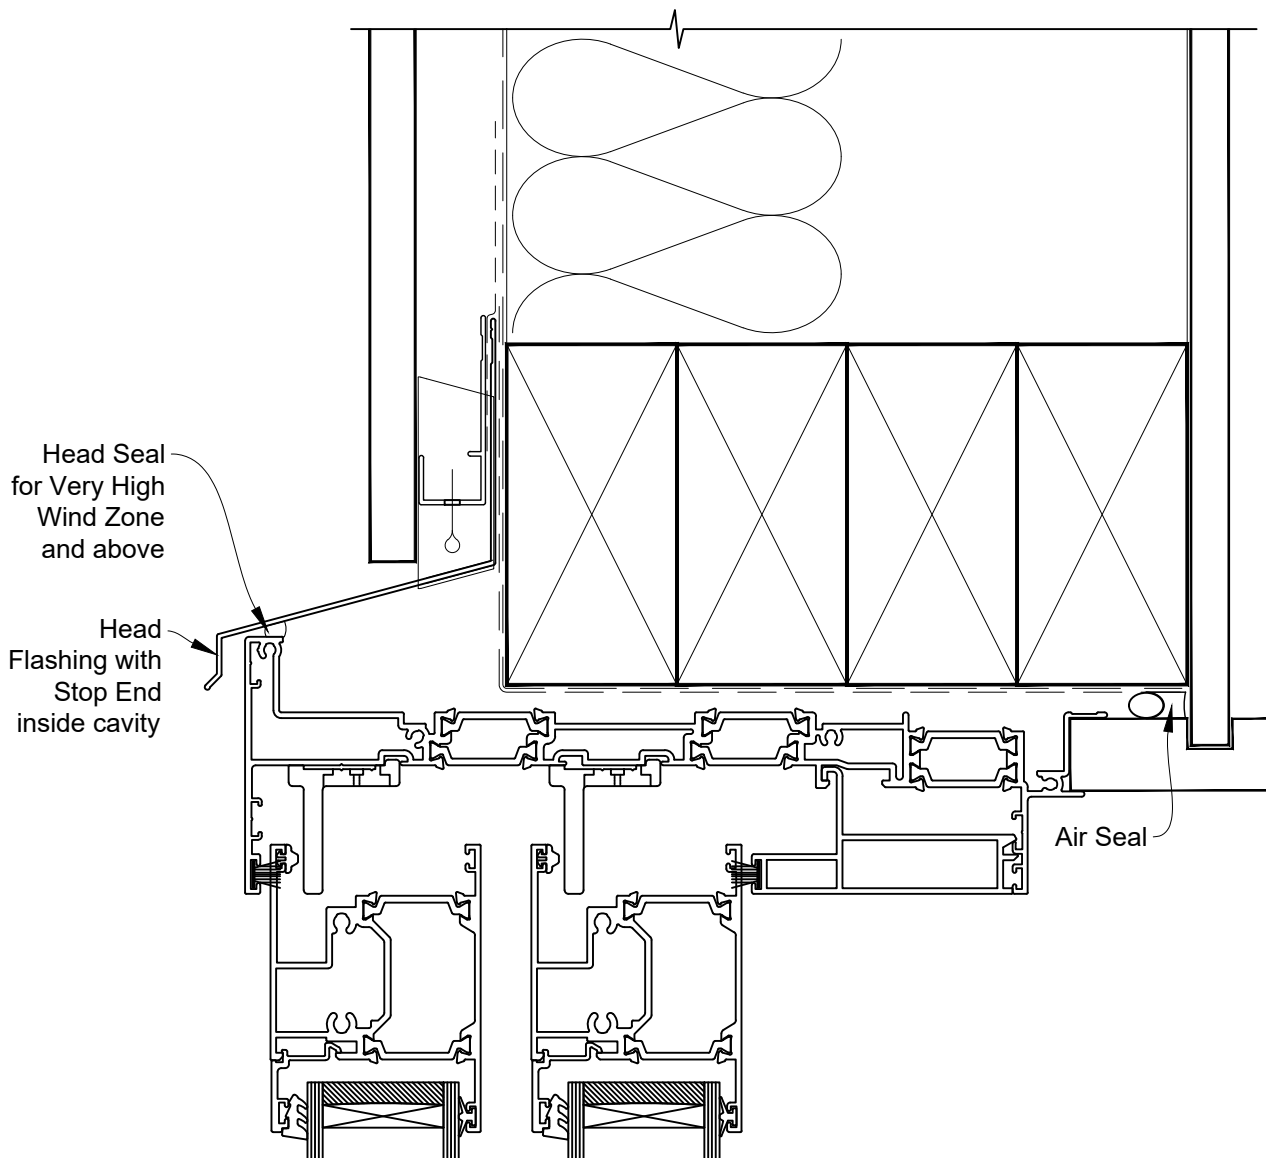

INSTALLATION DETAIL - 56mm METRO THERMAL HEART STACKER SLIDING DOOR ON FLAT SHEET CAVITY CONSTRUCTION

Date: 01.03.23

Scale: 1:2

CAD Ref.: TM56MDFS-CH

INSTALLATION DETAIL - 56mm METRO THERMAL HEART STACKER SLIDING DOOR ON FLAT SHEET CAVITY CONSTRUCTION

Date: 01.03.23

Scale: 1:2

CAD Ref.: TM56MDFS-CJ

INSTALLATION DETAIL - 56mm METRO THERMAL HEART STACKER SLIDING DOOR ON FLAT SHEET CAVITY CONSTRUCTION

Date: 01.03.23

Scale: 1:2

CAD Ref.: TM56MDFS-CS

INSTALLATION DETAIL - 56mm METRO THERMAL HEART STACKER SLIDING DOOR ON FLAT SHEET DIRECT FIXED CLADDING

Date: 01.03.23

Scale: 1:2

CAD Ref.: TM56MDFS-DH

INSTALLATION DETAIL - 56mm METRO THERMAL HEART STACKER SLIDING DOOR ON FLAT SHEET DIRECT FIXED CLADDING

Date: 01.03.23

Scale: 1:2

CAD Ref.: TM56MDFS-DJ

INSTALLATION DETAIL - 56mm METRO THERMAL HEART STACKER SLIDING DOOR ON FLAT SHEET DIRECT FIXED CLADDING

Date: 01.03.23

Scale: 1:2

CAD Ref.: TM56MDFS-DS