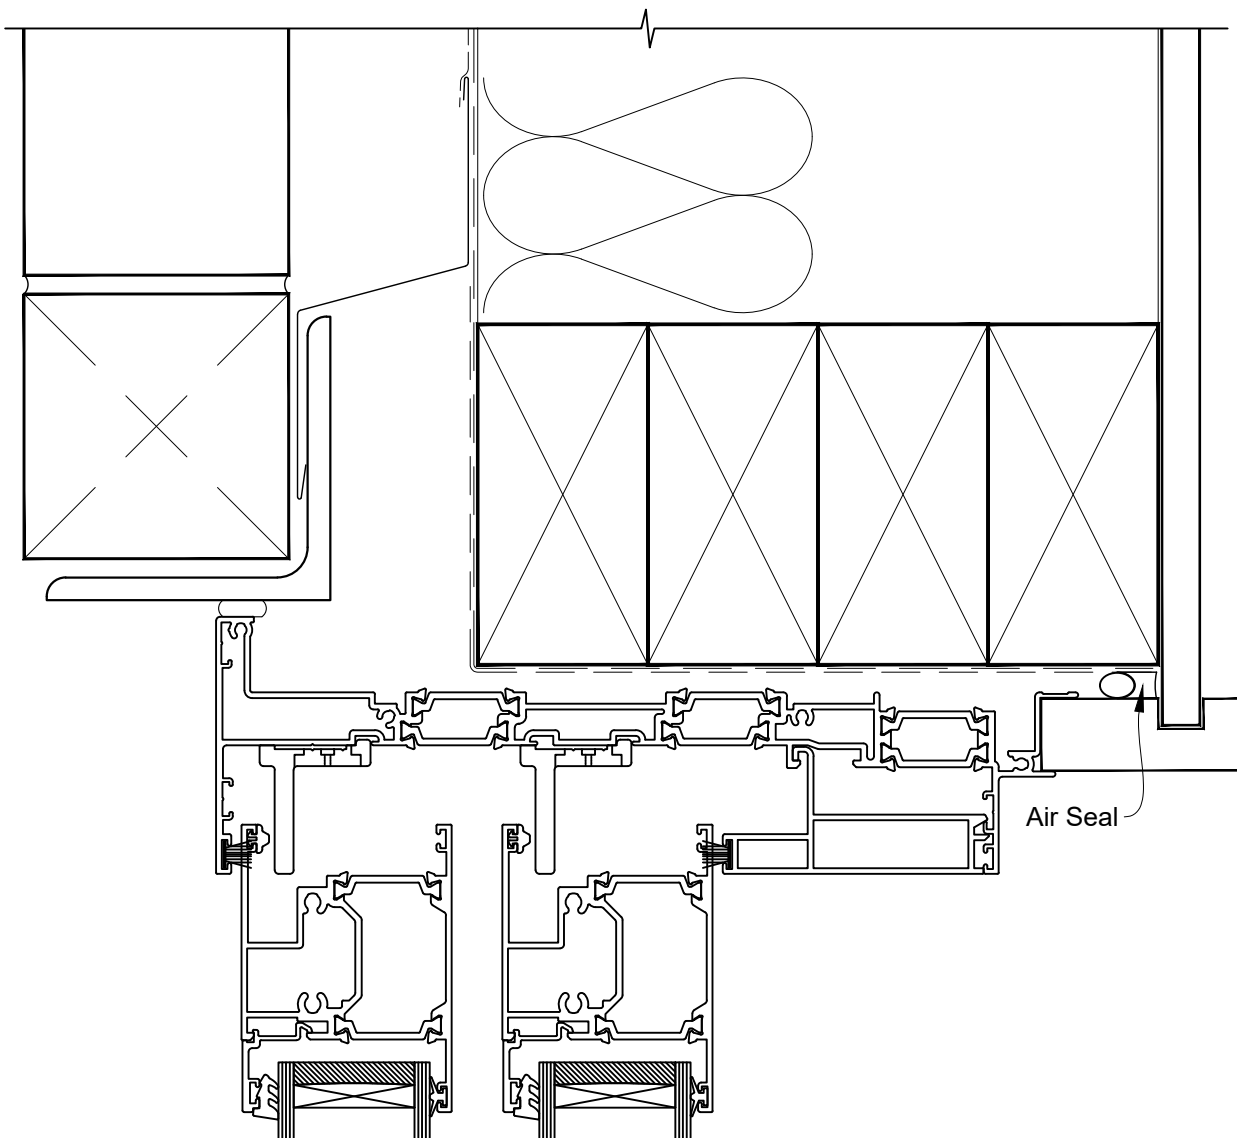

INSTALLATION DETAIL - 56mm METRO THERMAL HEART STACKER SLIDING DOOR ON BRICK VENEER CAVITY CONSTRUCTION

Date: 01.03.23

Scale: 1:2

CAD Ref.: TM56MDBV-CH

INSTALLATION DETAIL - 56mm METRO THERMAL HEART STACKER SLIDING DOOR ON BRICK VENEER CAVITY CONSTRUCTION

Date: 01.03.23

Scale: 1:2

CAD Ref.: TM56MDBV-CJ

INSTALLATION DETAIL - 56mm METRO THERMAL HEART STACKER SLIDING DOOR ON BRICK VENEER CAVITY CONSTRUCTION

Date: 01.03.23

Scale: 1:2

CAD Ref.: TM56MDBV-CS