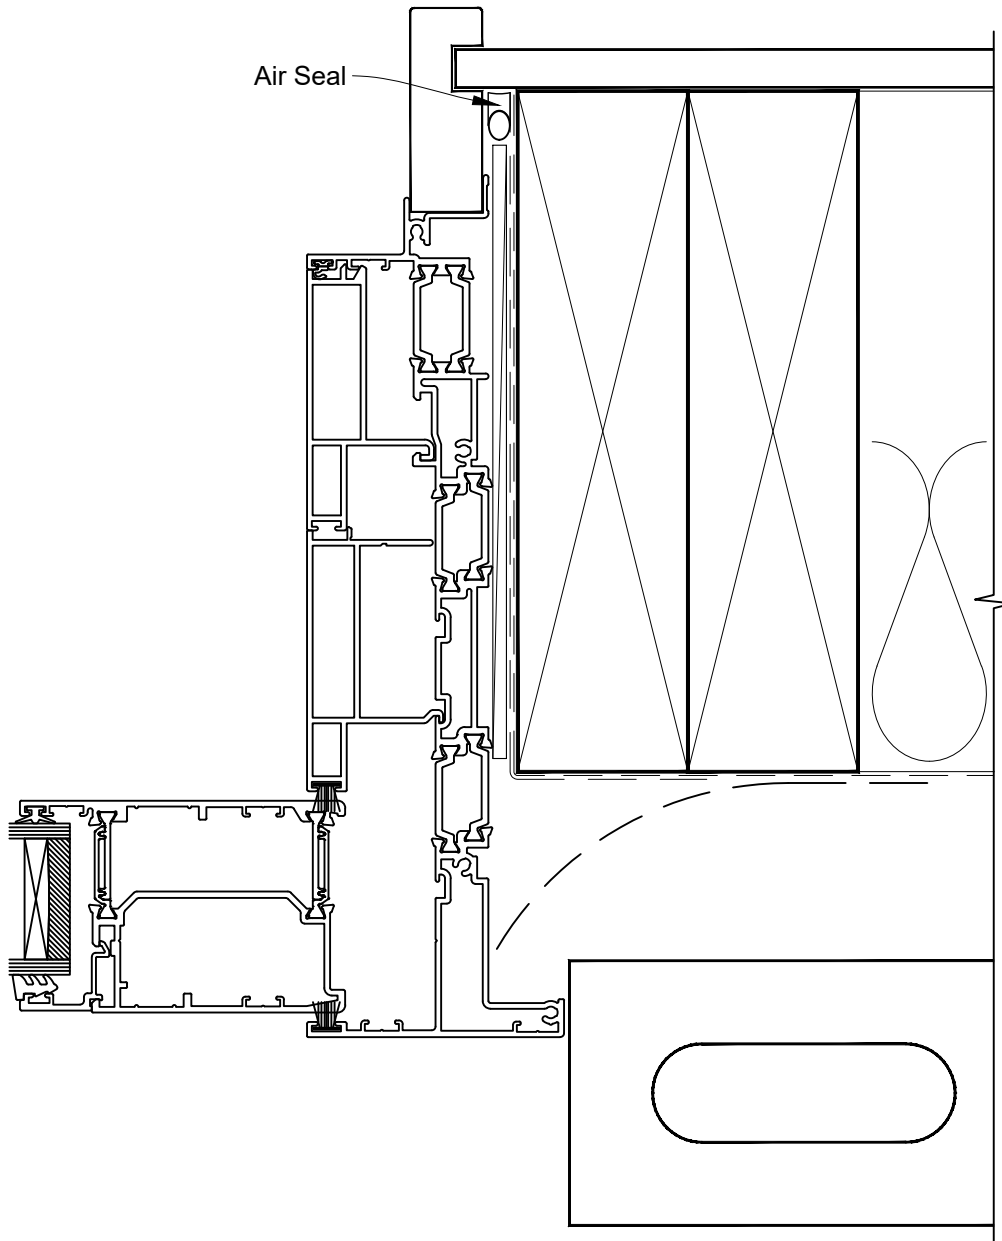

INSTALLATION DETAIL - 56mm METRO THERMAL HEART STACKER SLIDING DOOR ON BRICK VENEER CAVITY CONSTRUCTION

Date: 01.03.23

Scale: 1:2

CAD Ref.: TM56MDBV-CH

INSTALLATION DETAIL - 56mm METRO THERMAL HEART STACKER SLIDING DOOR ON BRICK VENEER CAVITY CONSTRUCTION

Date: 01.03.23

Scale: 1:2

CAD Ref.: TM56MDBV-CJ

INSTALLATION DETAIL - 56mm METRO THERMAL HEART STACKER SLIDING DOOR ON BRICK VENEER CAVITY CONSTRUCTION

Date: 01.03.23

Scale: 1:2

CAD Ref.: TM56MDBV-CS