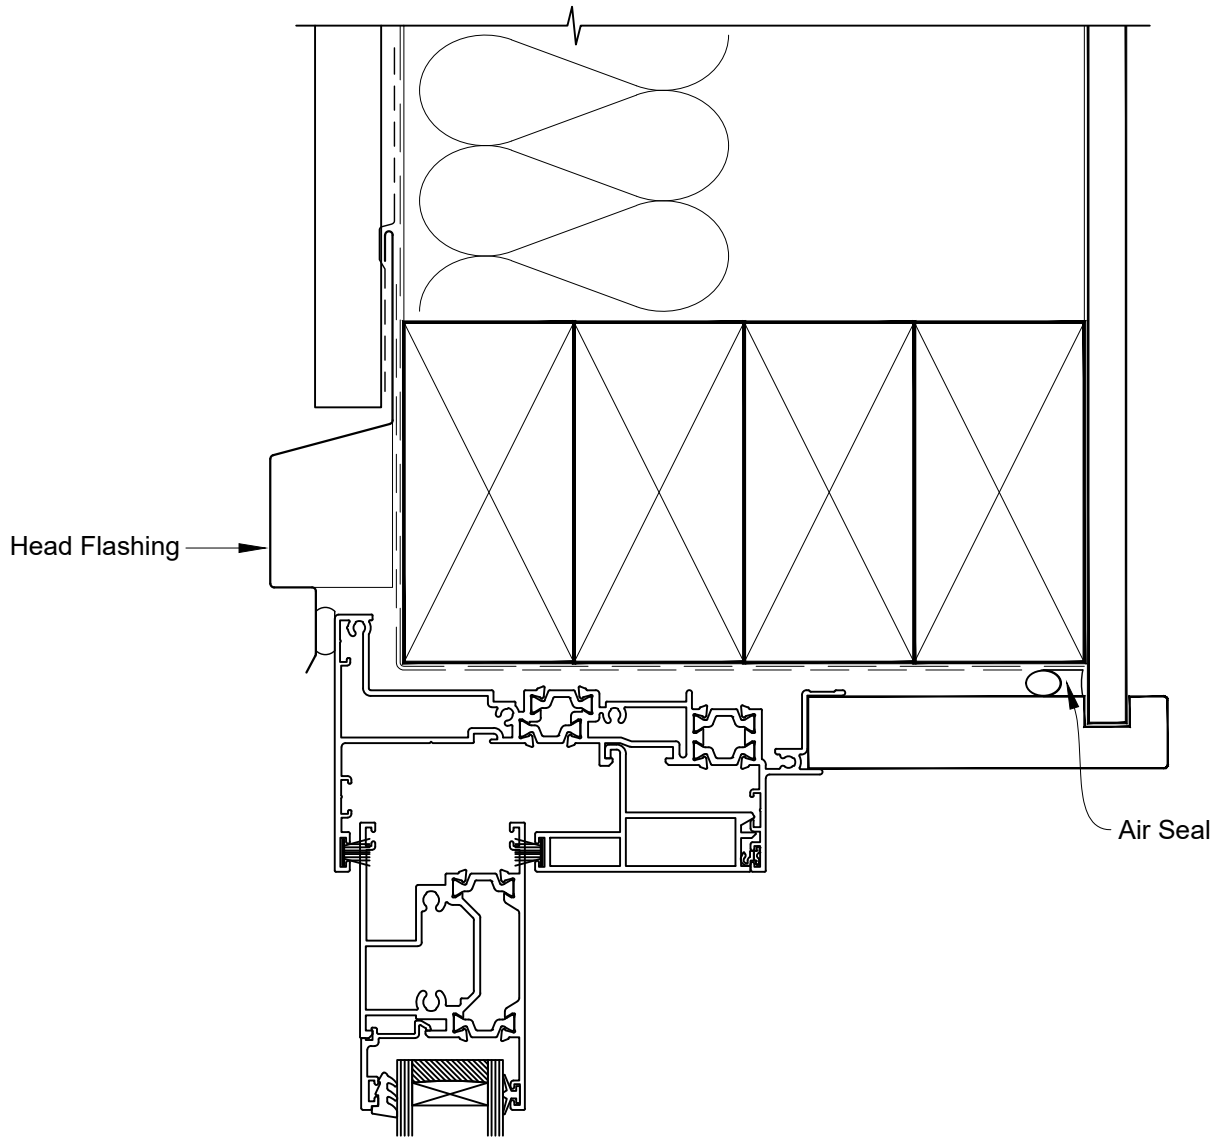

INSTALLATION DETAIL - 44mm METRO THERMAL HEART SLIDING DOOR ON PROFILE METAL CAVITY CONSTRUCTION

Date: 01.03.23

Scale: 1:2

CAD Ref.: TM44SDPM-CH

INSTALLATION DETAIL - 44mm METRO THERMAL HEART SLIDING DOOR ON PROFILE METAL CAVITY CONSTRUCTION

Date: 01.03.23

Scale: 1:2

CAD Ref.: TM44SDPM-CJ

INSTALLATION DETAIL - 44mm METRO THERMAL HEART SLIDING DOOR ON PROFILE METAL CAVITY CONSTRUCTION

Date: 01.03.23

Scale: 1:2

CAD Ref.: TM44SDPM-CS

INSTALLATION DETAIL - 44mm METRO THERMAL HEART SLIDING DOOR ON PROFILE METAL DIRECT FIXED CLADDING

Date: 01.03.23

Scale: 1:2

CAD Ref.: TM44SDPM-DH

INSTALLATION DETAIL - 44mm METRO THERMAL HEART SLIDING DOOR ON PROFILE METAL DIRECT FIXED CLADDING

Date: 01.03.23

Scale: 1:2

CAD Ref.: TM44SDPM-DJ

INSTALLATION DETAIL - 44mm METRO THERMAL HEART SLIDING DOOR ON PROFILE METAL DIRECT FIXED CLADDING

Date: 01.03.23

Scale: 1:2

CAD Ref.: TM44SDPM-DS