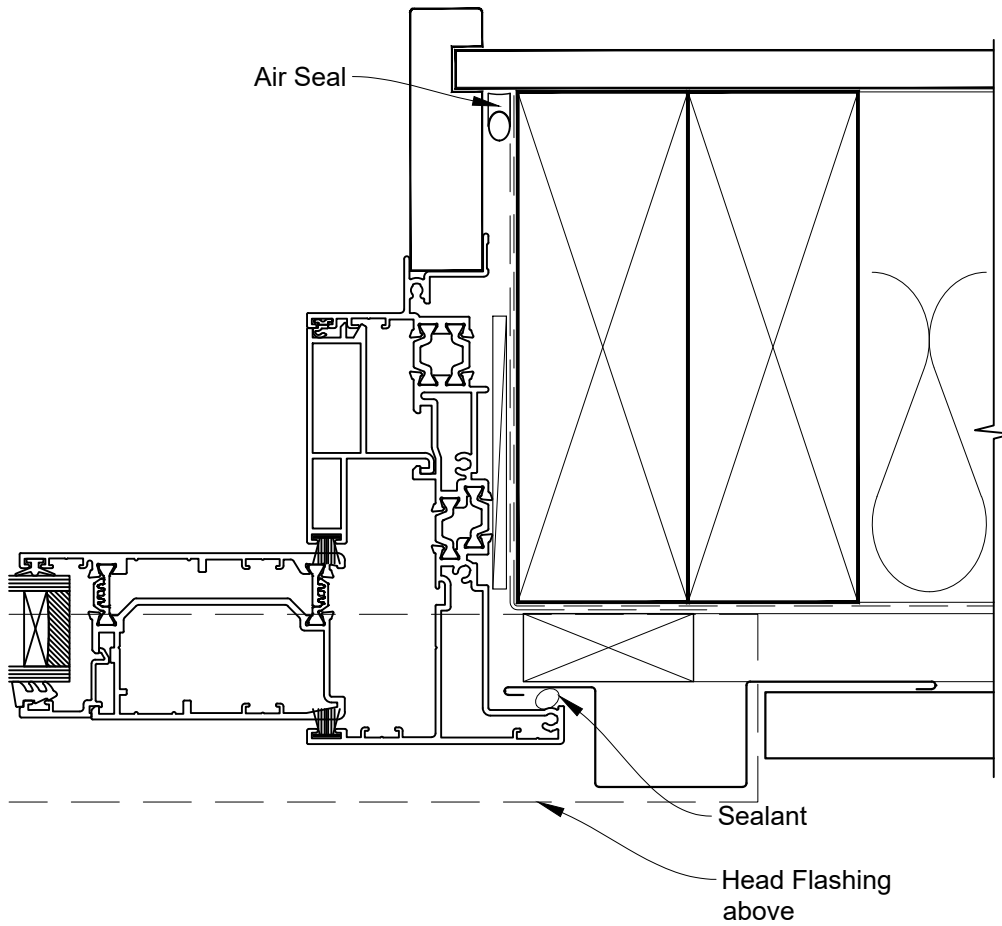

INSTALLATION DETAIL - 44mm METRO THERMAL HEART SLIDING DOOR ON PROFILE METAL CAVITY CONSTRUCTION

Date: 01.03.23

Scale: 1:2

CAD Ref.: TM44SDPM-CH

INSTALLATION DETAIL - 44mm METRO THERMAL HEART SLIDING DOOR ON PROFILE METAL CAVITY CONSTRUCTION

Date: 01.03.23

Scale: 1:2

CAD Ref.: TM44SDPM-CJ

INSTALLATION DETAIL - 44mm METRO THERMAL HEART SLIDING DOOR ON PROFILE METAL CAVITY CONSTRUCTION

Date: 01.03.23

Scale: 1:2

CAD Ref.: TM44SDPM-CS

INSTALLATION DETAIL - 44mm METRO THERMAL HEART SLIDING DOOR ON PROFILE METAL DIRECT FIXED CLADDING

Date: 01.03.23

Scale: 1:2

CAD Ref.: TM44SDPM-DH

INSTALLATION DETAIL - 44mm METRO THERMAL HEART SLIDING DOOR ON PROFILE METAL DIRECT FIXED CLADDING

Date: 01.03.23

Scale: 1:2

CAD Ref.: TM44SDPM-DJ

INSTALLATION DETAIL - 44mm METRO THERMAL HEART SLIDING DOOR ON PROFILE METAL DIRECT FIXED CLADDING

Date: 01.03.23

Scale: 1:2

CAD Ref.: TM44SDPM-DS