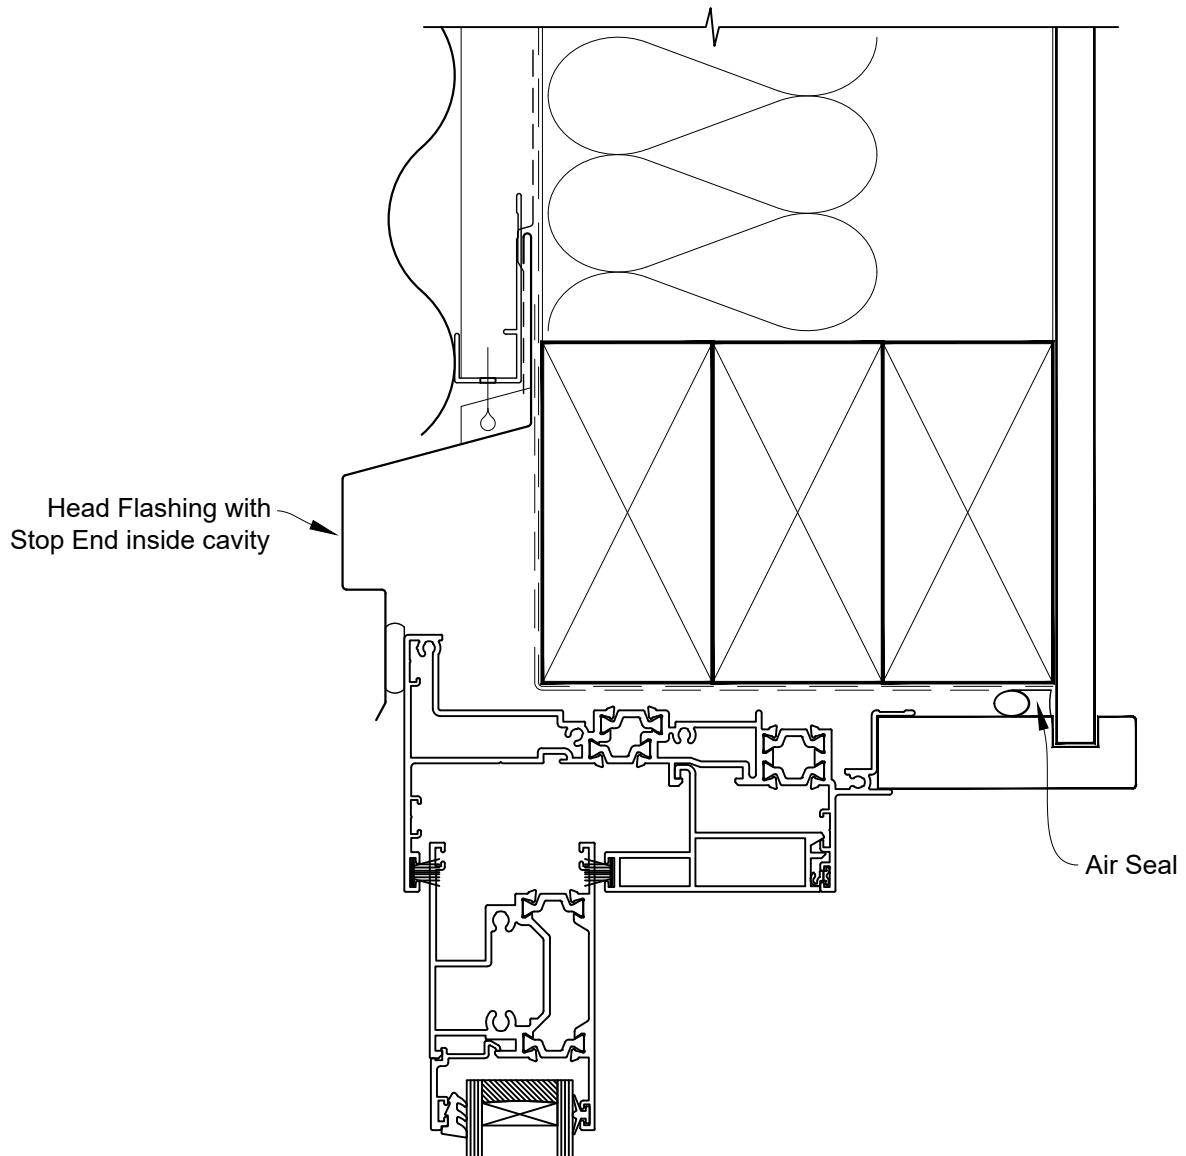

INSTALLATION DETAIL - 44mm METRO THERMAL HEART SLIDING DOOR ON PROFILE METAL CAVITY CONSTRUCTION

Date: 01.03.23

Scale: 1:2

CAD Ref.: TM44SDPM-CH

INSTALLATION DETAIL - 44mm METRO THERMAL HEART SLIDING DOOR ON PROFILE METAL CAVITY CONSTRUCTION

Date: 01.03.23

Scale: 1:2

CAD Ref.: TM44SDPM-CJ

INSTALLATION DETAIL - 44mm METRO THERMAL HEART SLIDING DOOR ON PROFILE METAL CAVITY CONSTRUCTION

Date: 01.03.23

Scale: 1:2

CAD Ref.: TM44SDPM-CS

INSTALLATION DETAIL - 44mm METRO THERMAL HEART SLIDING DOOR ON PROFILE METAL DIRECT FIXED CLADDING

Date: 01.03.23

Scale: 1:2

CAD Ref.: TM44SDPM-DH

INSTALLATION DETAIL - 44mm METRO THERMAL HEART SLIDING DOOR ON PROFILE METAL DIRECT FIXED CLADDING

Date: 01.03.23

Scale: 1:2

CAD Ref.: TM44SDPM-DJ

INSTALLATION DETAIL - 44mm METRO THERMAL HEART SLIDING DOOR ON PROFILE METAL DIRECT FIXED CLADDING

Date: 01.03.23

Scale: 1:2

CAD Ref.: TM44SDPM-DS