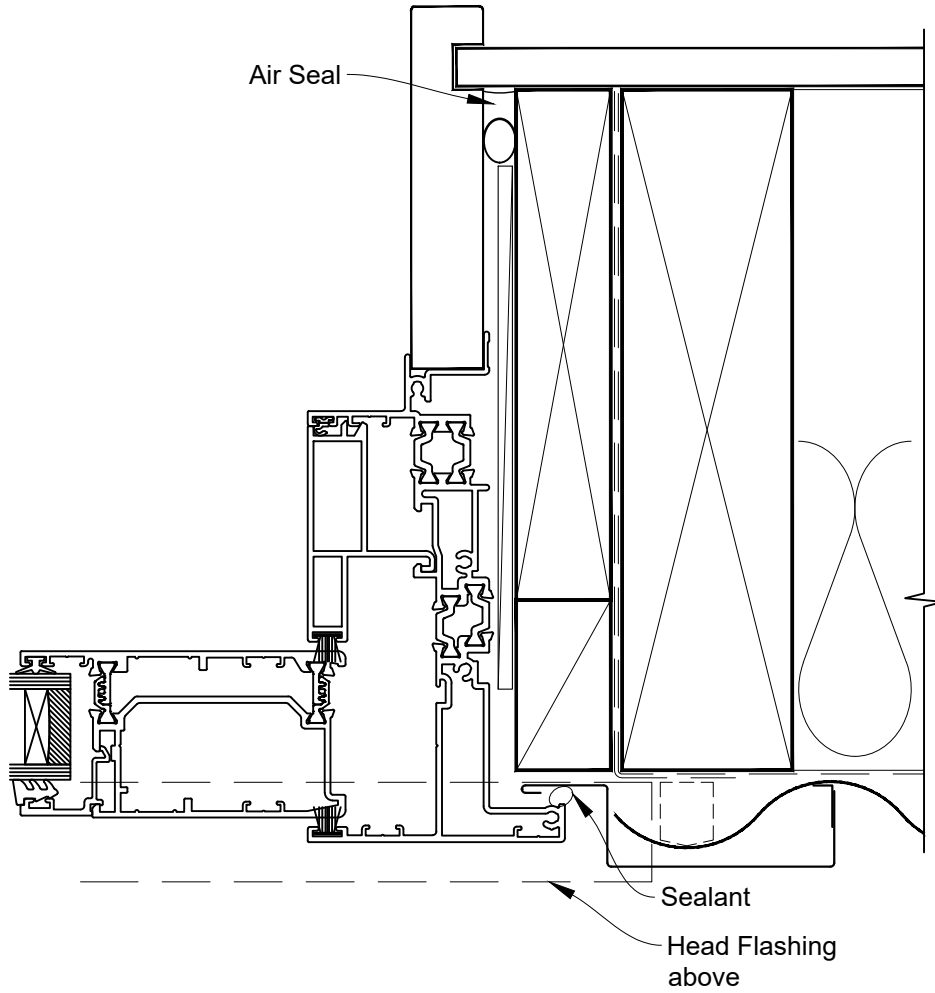

INSTALLATION DETAIL - 44mm METRO THERMAL HEART SLIDING DOOR ON PROFILE METAL CAVITY CONSTRUCTION

Date: 01.03.23

Scale: 1:2

CAD Ref.: TM44SDPM-CH

INSTALLATION DETAIL - 44mm METRO THERMAL HEART SLIDING DOOR ON PROFILE METAL CAVITY CONSTRUCTION

Date: 01.03.23

Scale: 1:2

CAD Ref.: TM44SDPM-DH

INSTALLATION DETAIL - 44mm METRO THERMAL HEART SLIDING DOOR ON PROFILE METAL DIRECT FIXED CLADDING

Date: 01.03.23

Scale: 1:2

CAD Ref.: TM44SDPM-DJ

INSTALLATION DETAIL - 44mm METRO THERMAL HEART SLIDING DOOR ON PROFILE METAL DIRECT FIXED CLADDING