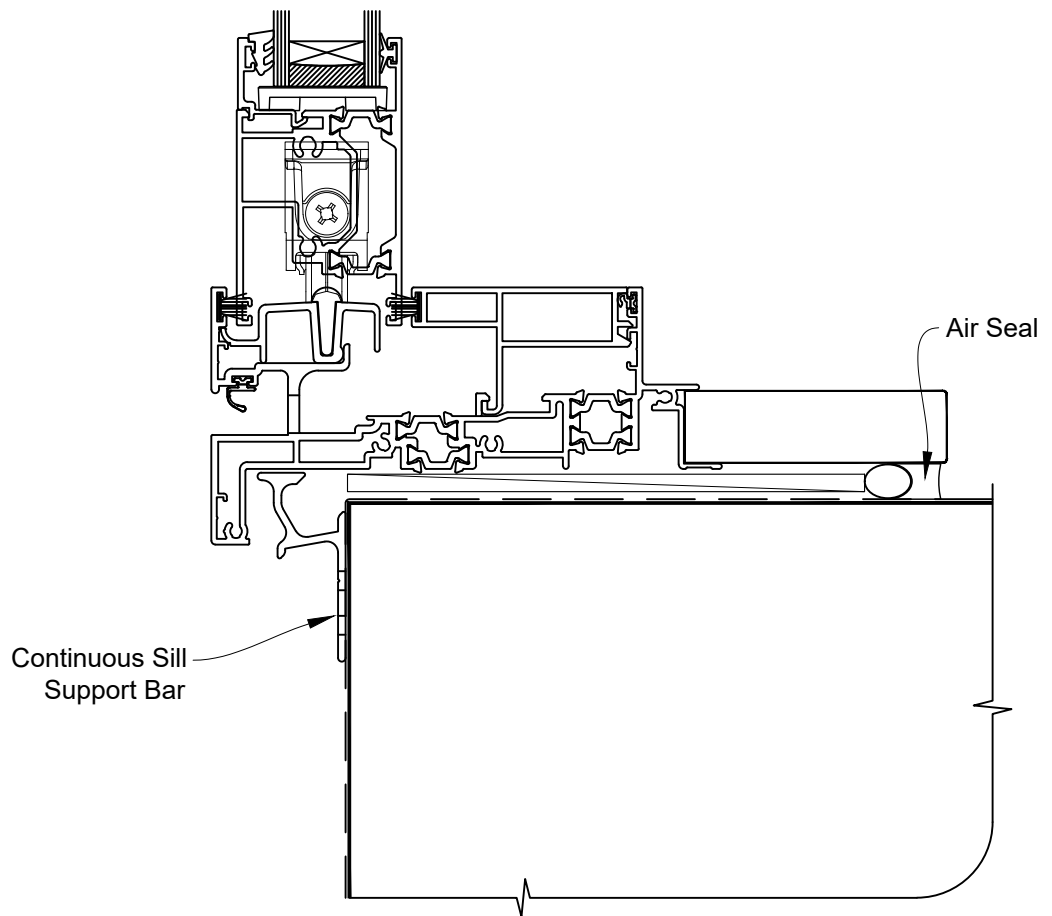

INSTALLATION DETAIL - 44mm METRO THERMAL HEART SLIDING DOOR ON PROFILE METAL CAVITY CONSTRUCTION

Date: 01.03.23

Scale: 1:2

CAD Ref.: TM44SDPM-CH

INSTALLATION DETAIL - 44mm METRO THERMAL HEART SLIDING DOOR ON PROFILE METAL CAVITY CONSTRUCTION

Date: 01.03.23

Scale: 1:2

CAD Ref.: TM44SDPM-CJ

INSTALLATION DETAIL - 44mm METRO THERMAL HEART SLIDING DOOR ON PROFILE METAL CAVITY CONSTRUCTION

Date: 01.03.23

Scale: 1:2

CAD Ref.: TM44SDPM-CS

INSTALLATION DETAIL - 44mm METRO THERMAL HEART SLIDING DOOR ON PROFILE METAL DIRECT FIXED CLADDING

Date: 01.03.23

Scale: 1:2

CAD Ref.: TM44SDPM-DH

INSTALLATION DETAIL - 44mm METRO THERMAL HEART SLIDING DOOR ON PROFILE METAL DIRECT FIXED CLADDING

Date: 01.03.23

Scale: 1:2

CAD Ref.: TM44SDPM-DJ

INSTALLATION DETAIL - 44mm METRO THERMAL HEART SLIDING DOOR ON PROFILE METAL DIRECT FIXED CLADDING

Date: 01.03.23

Scale: 1:2

CAD Ref.: TM44SDPM-DS