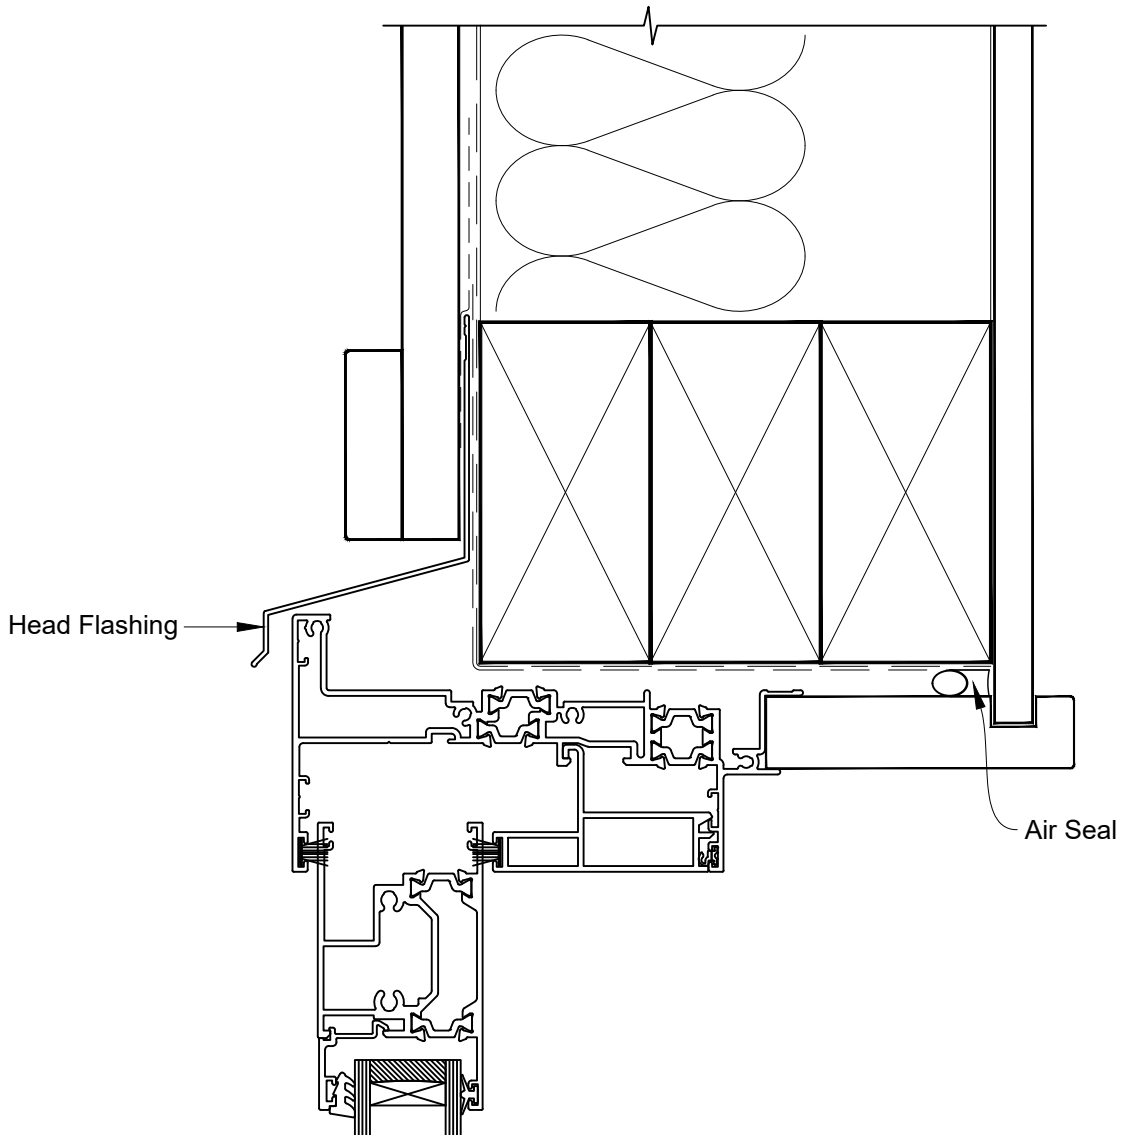

INSTALLATION DETAIL - 44mm METRO THERMAL HEART SLIDING DOOR ON BOARD AND BATTEN CAVITY CONSTRUCTION

Date: 01.03.23

Scale: 1:2

CAD Ref.: TM44SDBB-CH

INSTALLATION DETAIL - 44mm METRO THERMAL HEART SLIDING DOOR ON BOARD AND BATTEN CAVITY CONSTRUCTION

Date: 01.03.23

Scale: 1:2

CAD Ref.: TM44SDBB-CJ

INSTALLATION DETAIL - 44mm METRO THERMAL HEART SLIDING DOOR ON BOARD AND BATTEN CAVITY CONSTRUCTION

Date: 01.03.23

Scale: 1:2

CAD Ref.: TM44SDBB-CS

INSTALLATION DETAIL - 44mm METRO THERMAL HEART SLIDING DOOR ON BOARD AND BATTEN DIRECT FIXED CLADDING

Date: 01.03.23

Scale: 1:2

CAD Ref.: TM44SDBB-DH

INSTALLATION DETAIL - 44mm METRO THERMAL HEART SLIDING DOOR ON BOARD AND BATTEN DIRECT FIXED CLADDING

Date: 01.03.23

Scale: 1:2

CAD Ref.: TM44SDBB-DJ

INSTALLATION DETAIL - 44mm METRO THERMAL HEART SLIDING DOOR ON BOARD AND BATTEN DIRECT FIXED CLADDING

Date: 01.03.23

Scale: 1:2

CAD Ref.: TM44SDBB-DS