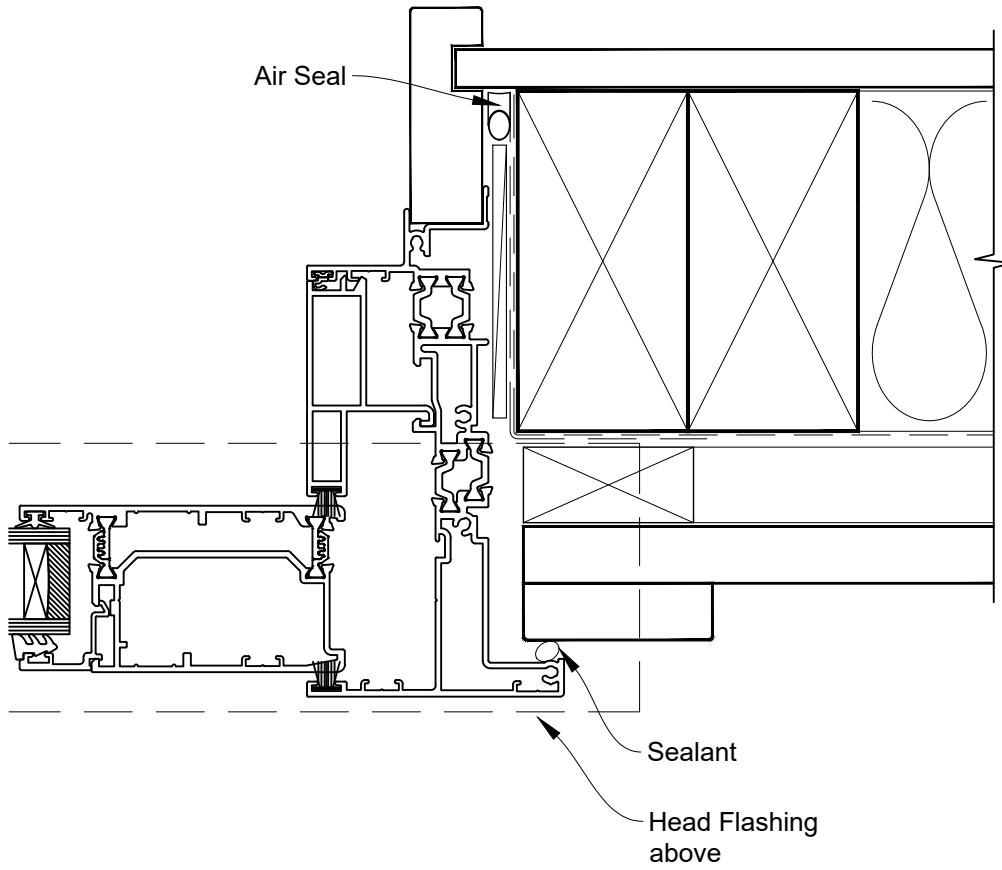

INSTALLATION DETAIL - 44mm METRO THERMAL HEART SLIDING DOOR ON BOARD AND BATTEN CAVITY CONSTRUCTION

Date: 01.03.23

Scale: 1:2

CAD Ref.: TM44SDBB-CH

INSTALLATION DETAIL - 44mm METRO THERMAL HEART SLIDING DOOR ON BOARD AND BATTEN CAVITY CONSTRUCTION

Date: 01.03.23

Scale: 1:2

CAD Ref.: TM44SDBB-CJ

INSTALLATION DETAIL - 44mm METRO THERMAL HEART SLIDING DOOR ON BOARD AND BATTEN CAVITY CONSTRUCTION

Date: 01.03.23

Scale: 1:2

CAD Ref.: TM44SDBB-CS

INSTALLATION DETAIL - 44mm METRO THERMAL HEART SLIDING DOOR ON BOARD AND BATTEN DIRECT FIXED CLADDING

Date: 01.03.23

Scale: 1:2

CAD Ref.: TM44SDBB-DS