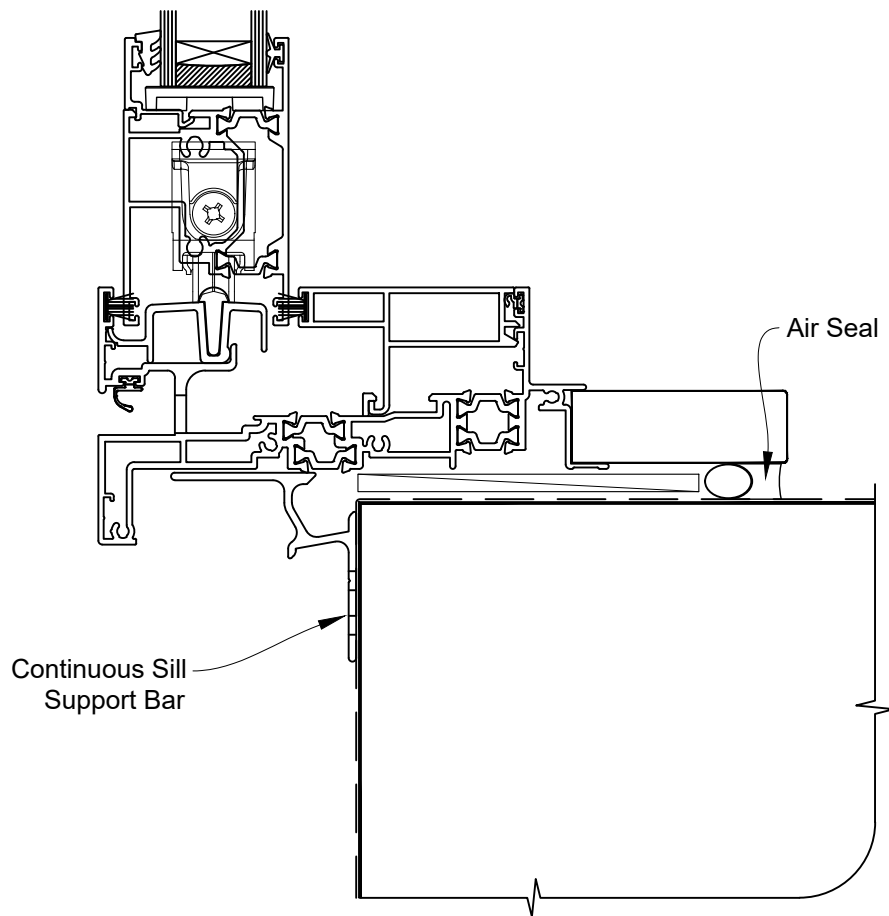

INSTALLATION DETAIL - 44mm METRO THERMAL HEART SLIDING DOOR ON BOARD AND BATTEN CAVITY CONSTRUCTION

Date: 01.03.23

Scale: 1:2

CAD Ref.: TM44SDBB-CH

INSTALLATION DETAIL - 44mm METRO THERMAL HEART SLIDING DOOR ON BOARD AND BATTEN CAVITY CONSTRUCTION

Date: 01.03.23

Scale: 1:2

CAD Ref.: TM44SDBB-CJ

INSTALLATION DETAIL - 44mm METRO THERMAL HEART SLIDING DOOR ON BOARD AND BATTEN CAVITY CONSTRUCTION

Date: 01.03.23

Scale: 1:2

CAD Ref.: TM44SDBB-CS

INSTALLATION DETAIL - 44mm METRO THERMAL HEART SLIDING DOOR ON BOARD AND BATTEN DIRECT FIXED CLADDING

Date: 01.03.23

Scale: 1:2

CAD Ref.: TM44SDBB-DH

INSTALLATION DETAIL - 44mm METRO THERMAL HEART SLIDING DOOR ON BOARD AND BATTEN DIRECT FIXED CLADDING

Date: 01.03.23

Scale: 1:2

CAD Ref.: TM44SDBB-DJ

INSTALLATION DETAIL - 44mm METRO THERMAL HEART SLIDING DOOR ON BOARD AND BATTEN DIRECT FIXED CLADDING

Date: 01.03.23

Scale: 1:2

CAD Ref.: TM44SDBB-DS