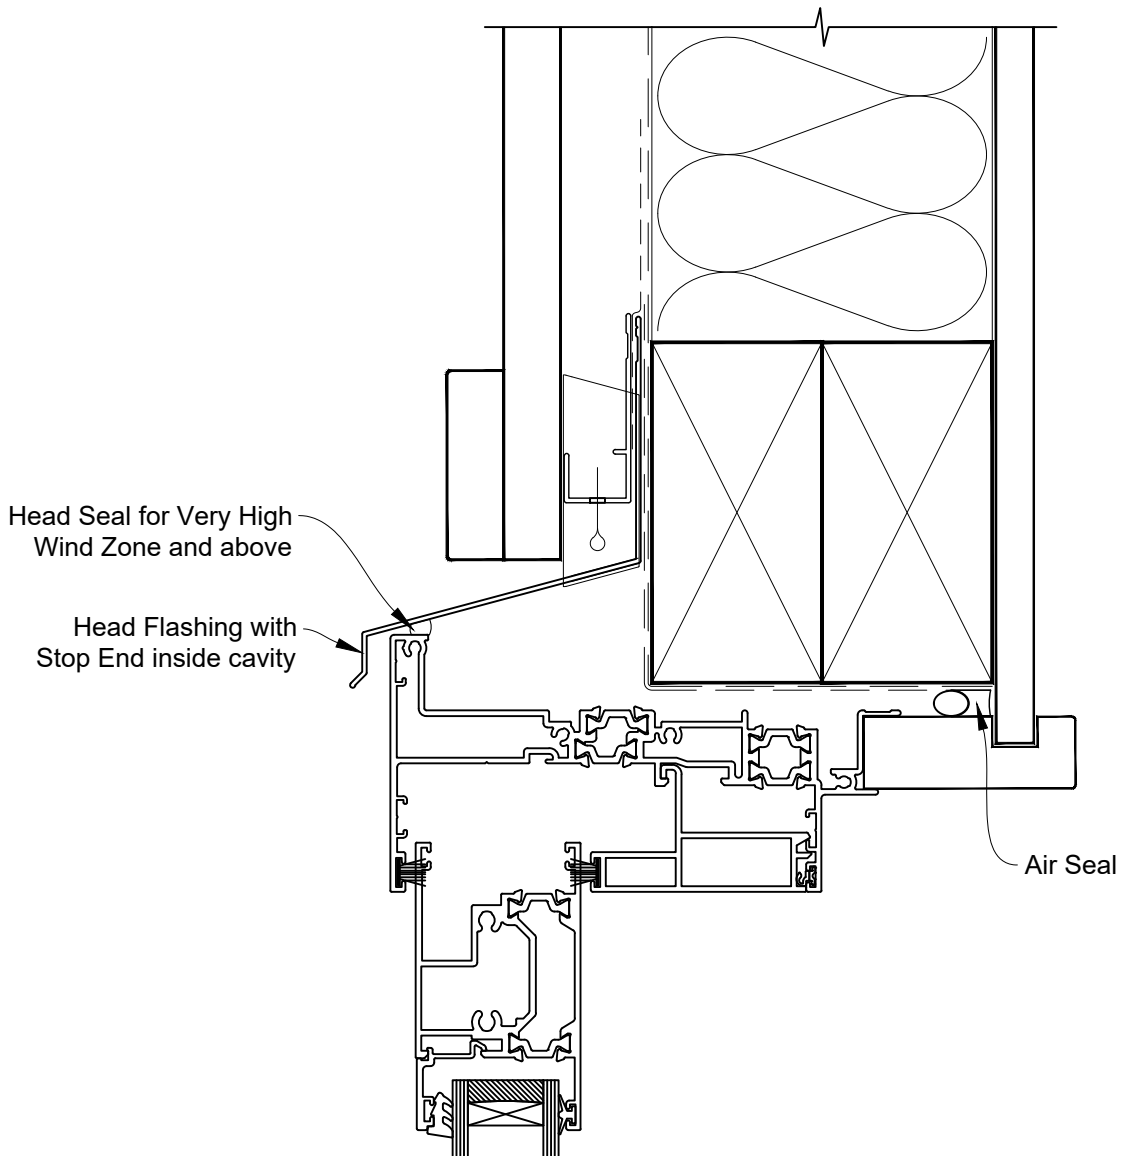

INSTALLATION DETAIL - 44mm METRO THERMAL HEART SLIDING DOOR ON BOARD AND BATTEN CAVITY CONSTRUCTION

Date: 01.03.23

Scale: 1:2

CAD Ref.: TM44SDBB-CH

INSTALLATION DETAIL - 44mm METRO THERMAL HEART SLIDING DOOR ON BOARD AND BATTEN CAVITY CONSTRUCTION

Date: 01.03.23

Scale: 1:2

CAD Ref.: TM44SDBB-CJ

INSTALLATION DETAIL - 44mm METRO THERMAL HEART SLIDING DOOR ON BOARD AND BATTEN CAVITY CONSTRUCTION

Date: 01.03.23

Scale: 1:2

CAD Ref.: TM44SDBB-CS

INSTALLATION DETAIL - 44mm METRO THERMAL HEART SLIDING DOOR ON BOARD AND BATTEN DIRECT FIXED CLADDING

Date: 01.03.23

Scale: 1:2

CAD Ref.: TM44SDBB-DH

INSTALLATION DETAIL - 44mm METRO THERMAL HEART SLIDING DOOR ON BOARD AND BATTEN DIRECT FIXED CLADDING

Date: 01.03.23

Scale: 1:2

CAD Ref.: TM44SDBB-DJ

INSTALLATION DETAIL - 44mm METRO THERMAL HEART SLIDING DOOR ON BOARD AND BATTEN DIRECT FIXED CLADDING

Date: 01.03.23

Scale: 1:2

CAD Ref.: TM44SDBB-DS