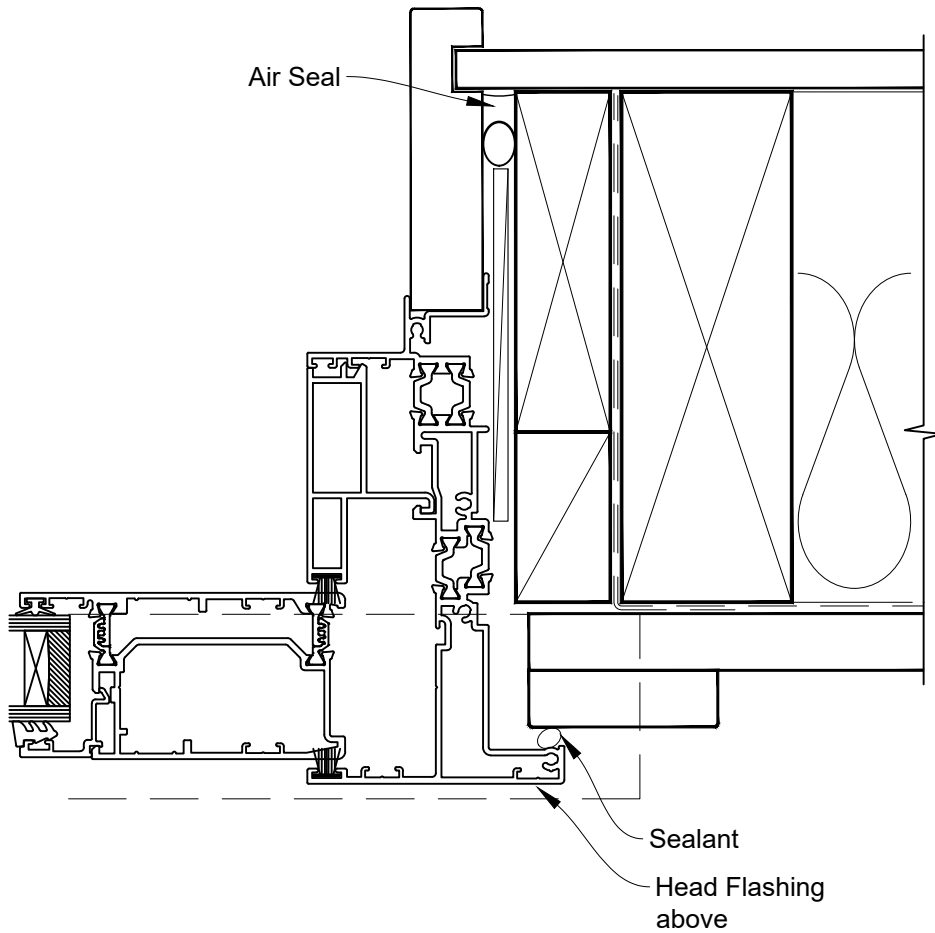

Date: 01.03.23

Scale: 1:2

CAD Ref.: TM44SDBB-DH

INSTALLATION DETAIL - 44mm METRO THERMAL HEART SLIDING DOOR ON BOARD AND BATTEN DIRECT FIXED CLADDING

Date: 01.03.23

Scale: 1:2

CAD Ref.: TM44SDBB-DJ

INSTALLATION DETAIL - 44mm METRO THERMAL HEART SLIDING DOOR ON BOARD AND BATTEN DIRECT FIXED CLADDING