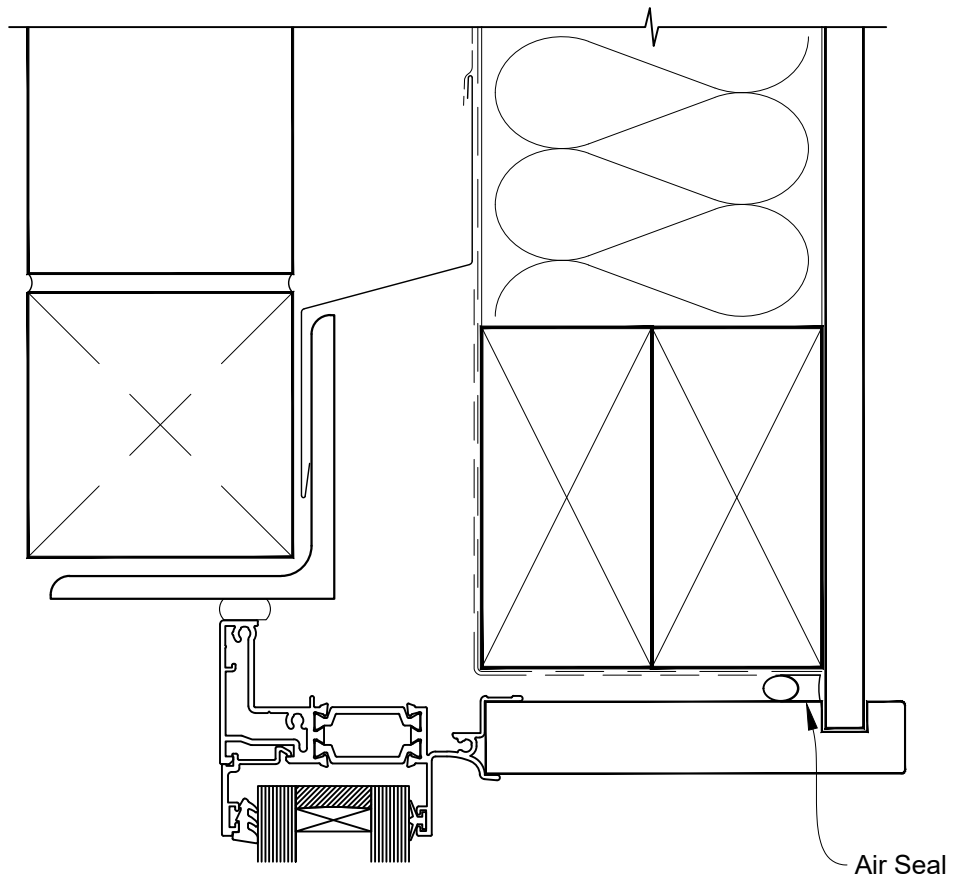

# INSTALLATION DETAIL - 56mm METRO THERMAL HEART AWNING WINDOW ON BRICK VENEER CAVITY CONSTRUCTION

Date: 01.03.23

Scale: 1:2

CAD Ref.: TM56AWBV-CH

# INSTALLATION DETAIL - 56mm METRO THERMAL HEART AWNING WINDOW ON BRICK VENEER CAVITY CONSTRUCTION

Date: 01.03.23

Scale: 1:2

CAD Ref.: TM56AWBV-CJ

# INSTALLATION DETAIL - 56mm METRO THERMAL HEART AWNING WINDOW ON BRICK VENEER CAVITY CONSTRUCTION

Date: 01.03.23

Scale: 1:2

CAD Ref.: TM56AWBV-CS