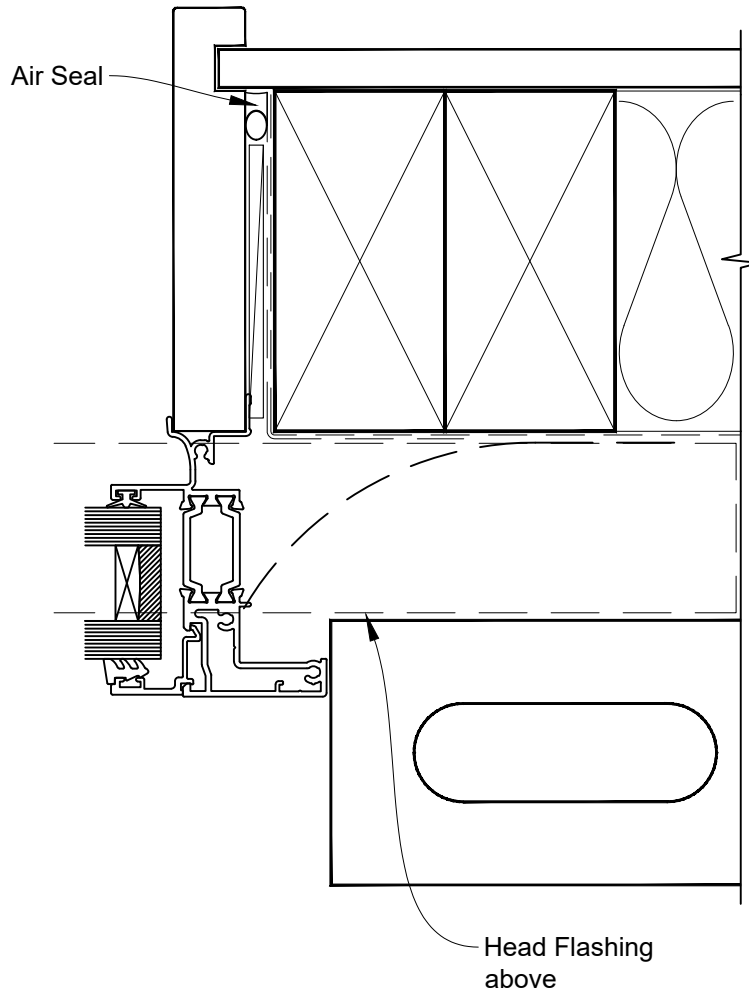

# INSTALLATION DETAIL - 56mm METRO THERMAL HEART AWNING WINDOW ON BRICK VENEER CAVITY CONSTRUCTION

Date: 01.03.23

Scale: 1:2

CAD Ref.: TM56AWBV-CH

# INSTALLATION DETAIL - 56mm METRO THERMAL HEART AWNING WINDOW ON BRICK VENEER CAVITY CONSTRUCTION

Date: 01.03.23

Scale: 1:2

CAD Ref.: TM56AWBV-CJ