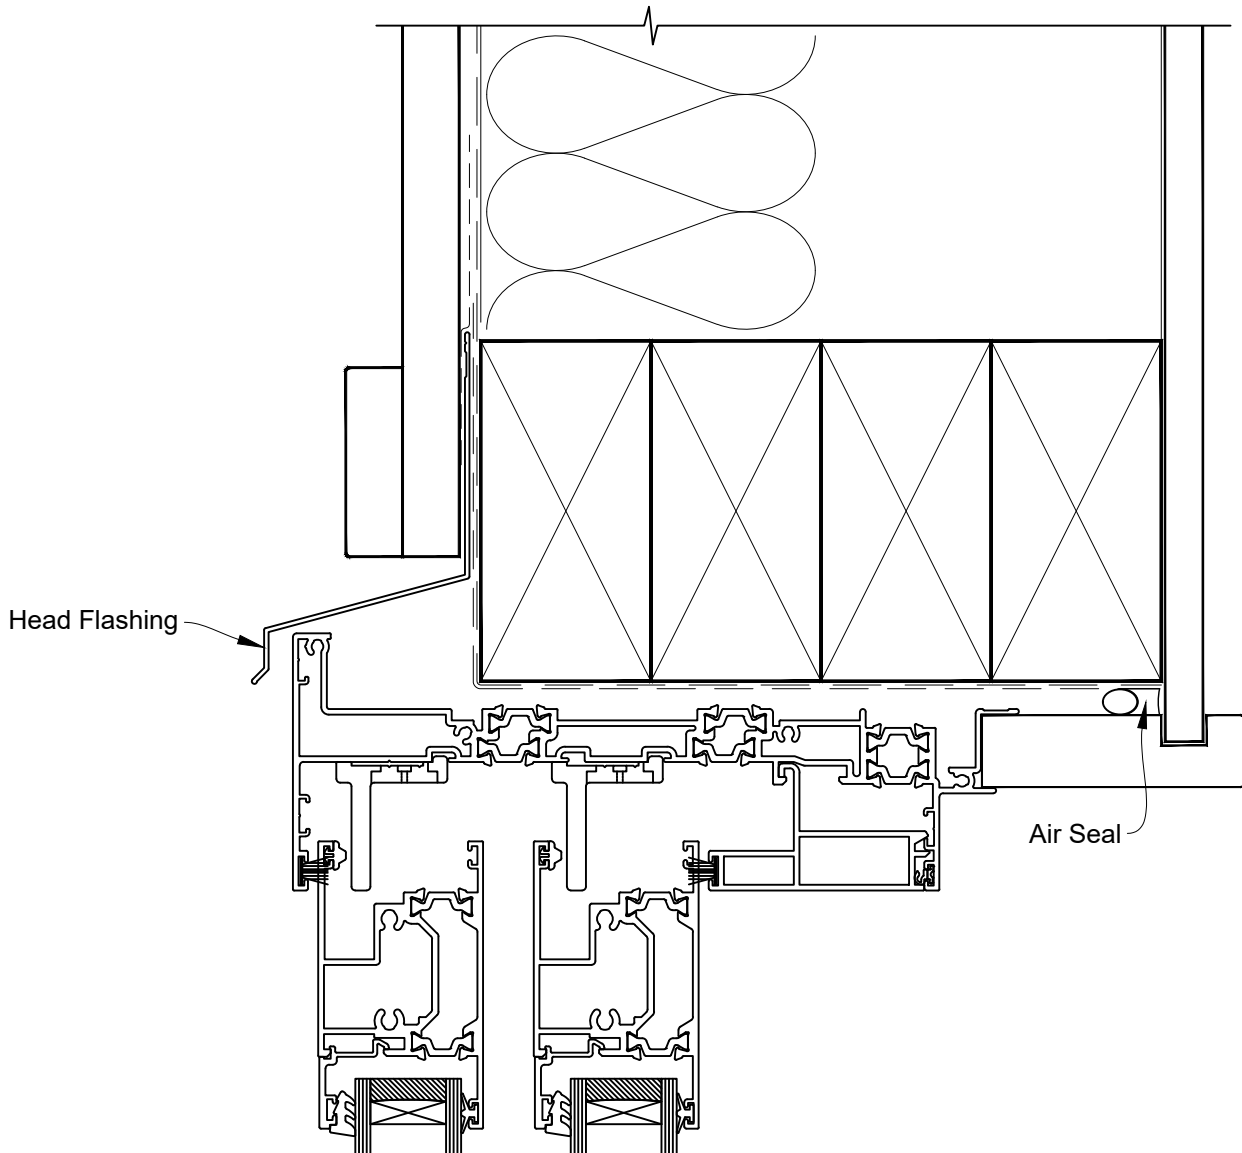

INSTALLATION DETAIL - 44mm METRO THERMAL HEART STACKER SLIDING DOOR ON BOARD AND BATTEN CAVITY CONSTRUCTION

Date: 01.03.23

Scale: 1:2

CAD Ref.: TM44MDBB-CH

INSTALLATION DETAIL - 44mm METRO THERMAL HEART STACKER SLIDING DOOR ON BOARD AND BATTEN CAVITY CONSTRUCTION

Date: 01.03.23

Scale: 1:2

CAD Ref.: TM44MDBB-CJ

METRO SERIES

INSTALLATION DETAIL - 44mm METRO THERMAL HEART STACKER SLIDING DOOR ON BOARD AND BATTEN CAVITY CONSTRUCTION

Date: 01.03.23

Scale: 1:2

CAD Ref.: TM44MDBB-CS

INSTALLATION DETAIL - 44mm METRO THERMAL HEART STACKER SLIDING DOOR ON BOARD AND BATTEN DIRECT FIXED CLADDING

Date: 01.03.23

Scale: 1:2

CAD Ref.: TM44MDBB-DH

INSTALLATION DETAIL - 44mm METRO THERMAL HEART STACKER SLIDING DOOR ON BOARD AND BATTEN DIRECT FIXED CLADDING