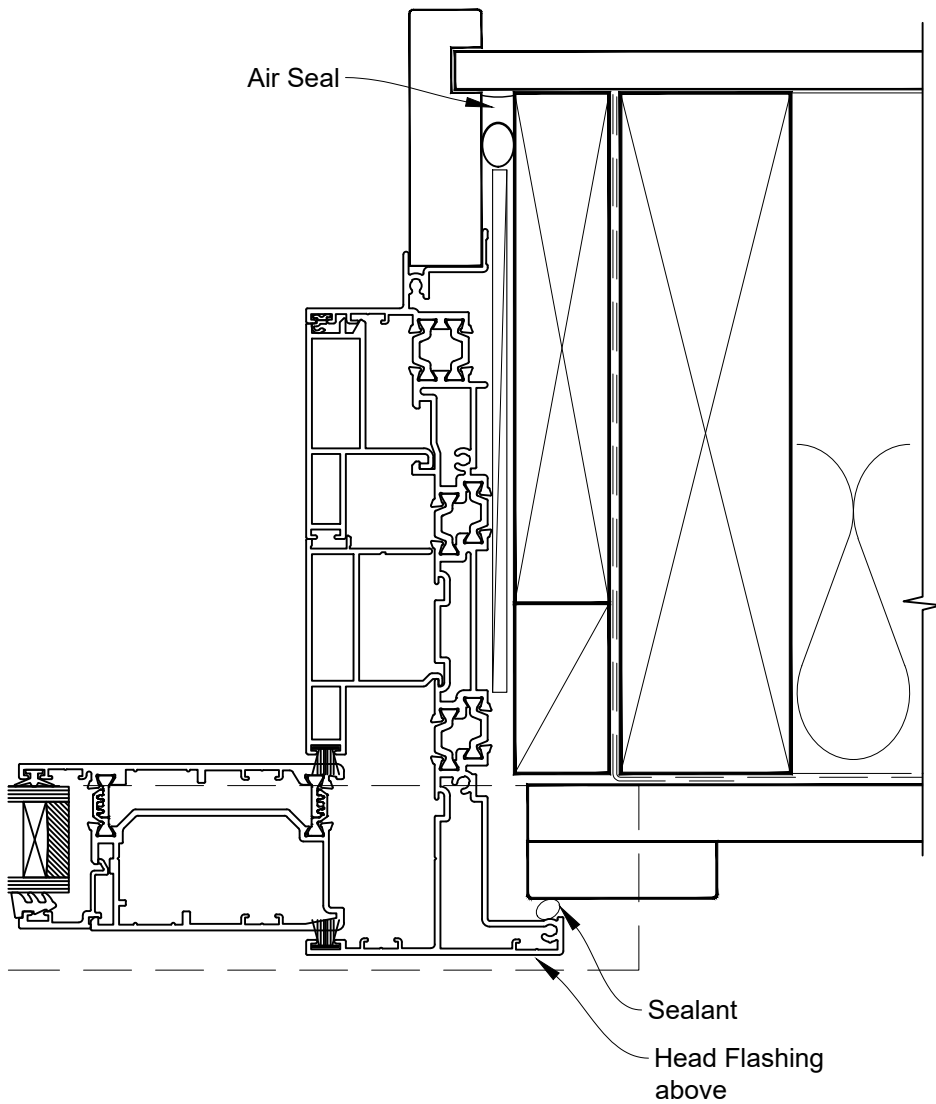

INSTALLATION DETAIL - 44mm METRO THERMAL HEART STACKER SLIDING DOOR ON BOARD AND BATTEN DIRECT FIXED CLADDING

Date: 01.03.23

Scale: 1:2

CAD Ref.: TM44MDBB-DJ