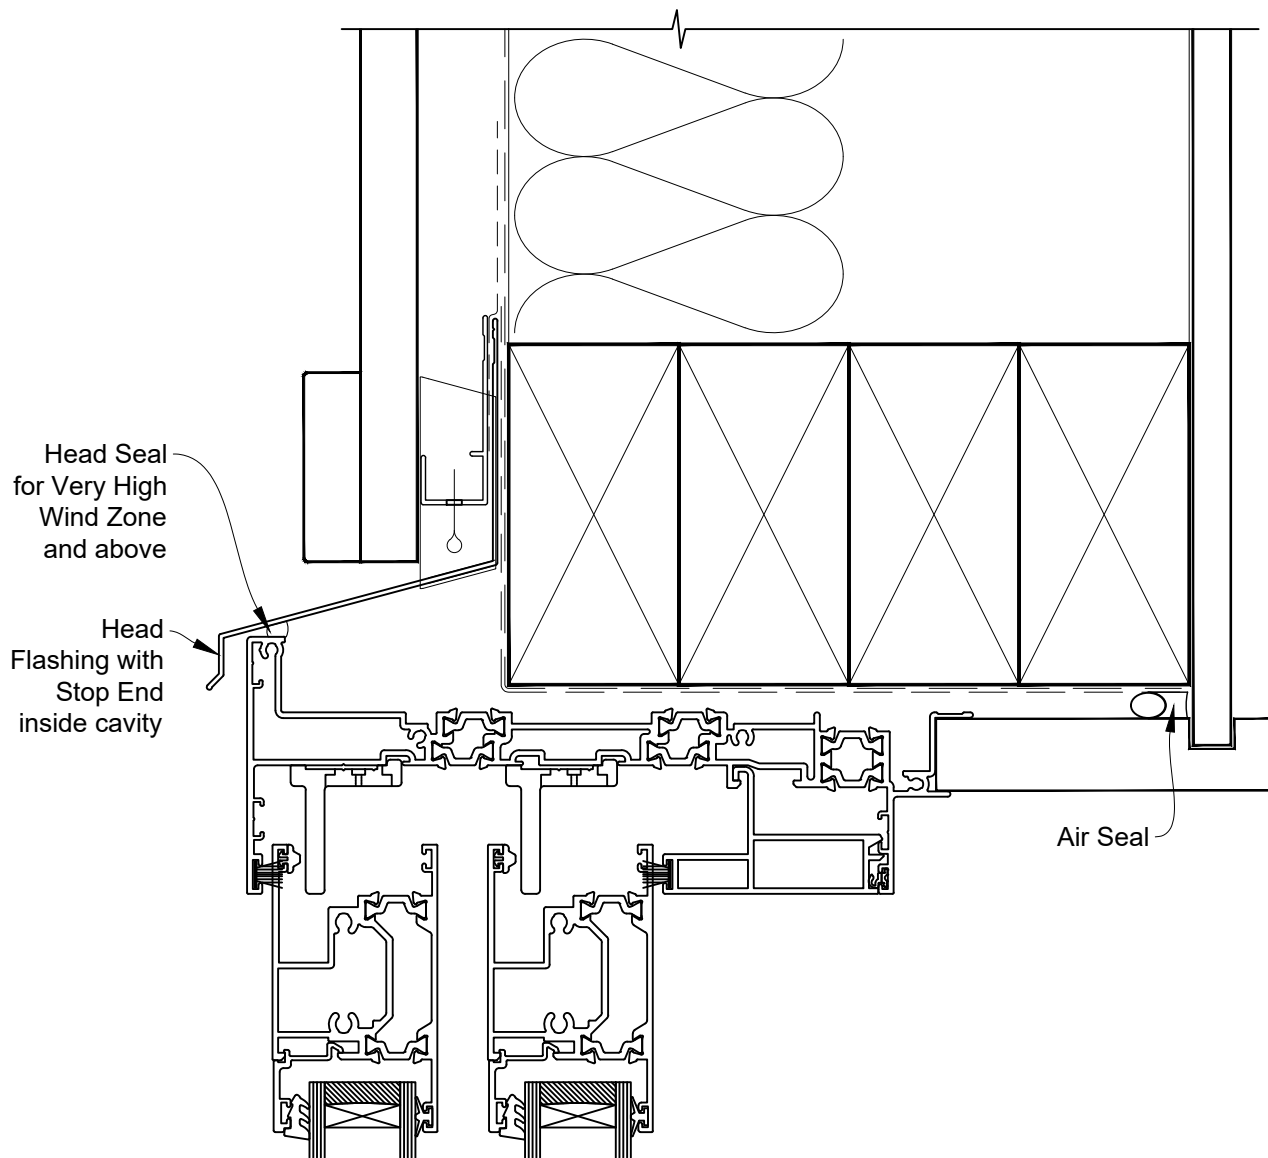

INSTALLATION DETAIL - 44mm METRO THERMAL HEART STACKER SLIDING DOOR ON BOARD AND BATTEN CAVITY CONSTRUCTION

Date: 01.03.23

Scale: 1:2

CAD Ref.: TM44MDBB-CH

INSTALLATION DETAIL - 44mm METRO THERMAL HEART STACKER SLIDING DOOR ON BOARD AND BATTEN CAVITY CONSTRUCTION

Date: 01.03.23

Scale: 1:2

CAD Ref.: TM44MDBB-CJ

METRO SERIES

INSTALLATION DETAIL - 44mm METRO THERMAL HEART STACKER SLIDING DOOR ON BOARD AND BATTEN CAVITY CONSTRUCTION

Date: 01.03.23

Scale: 1:2

CAD Ref.: TM44MDBB-CS

INSTALLATION DETAIL - 44mm METRO THERMAL HEART STACKER SLIDING DOOR ON BOARD AND BATTEN DIRECT FIXED CLADDING

Date: 01.03.23

Scale: 1:2

CAD Ref.: TM44MDBB-DH

INSTALLATION DETAIL - 44mm METRO THERMAL HEART STACKER SLIDING DOOR ON BOARD AND BATTEN DIRECT FIXED CLADDING