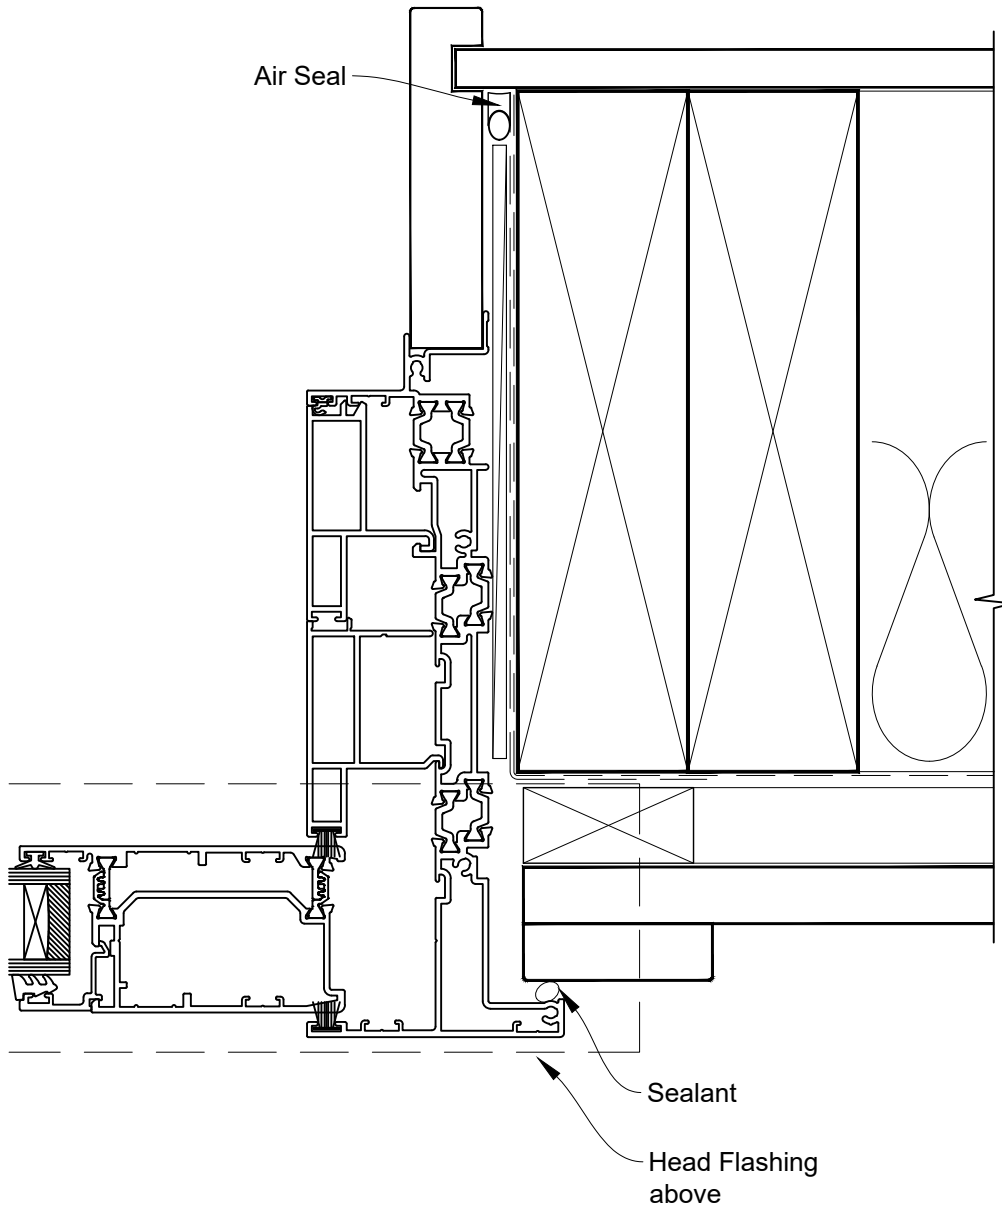

INSTALLATION DETAIL - 44mm METRO THERMAL HEART STACKER SLIDING DOOR ON BOARD AND BATTEN CAVITY CONSTRUCTION

Date: 01.03.23

Scale: 1:2

CAD Ref.: TM44MDBB-CH

INSTALLATION DETAIL - 44mm METRO THERMAL HEART STACKER SLIDING DOOR ON BOARD AND BATTEN CAVITY CONSTRUCTION

Date: 01.03.23

Scale: 1:2

CAD Ref.: TM44MDBB-CJ

METRO SERIES

INSTALLATION DETAIL - 44mm METRO THERMAL HEART STACKER SLIDING DOOR ON BOARD AND BATTEN CAVITY CONSTRUCTION

Date: 01.03.23

Scale: 1:2

CAD Ref.: TM44MDBB-CS

INSTALLATION DETAIL - 44mm METRO THERMAL HEART STACKER SLIDING DOOR ON BOARD AND BATTEN DIRECT FIXED CLADDING

Date: 01.03.23

Scale: 1:2

CAD Ref.: TM44MDBB-DH

INSTALLATION DETAIL - 44mm METRO THERMAL HEART STACKER SLIDING DOOR ON BOARD AND BATTEN DIRECT FIXED CLADDING