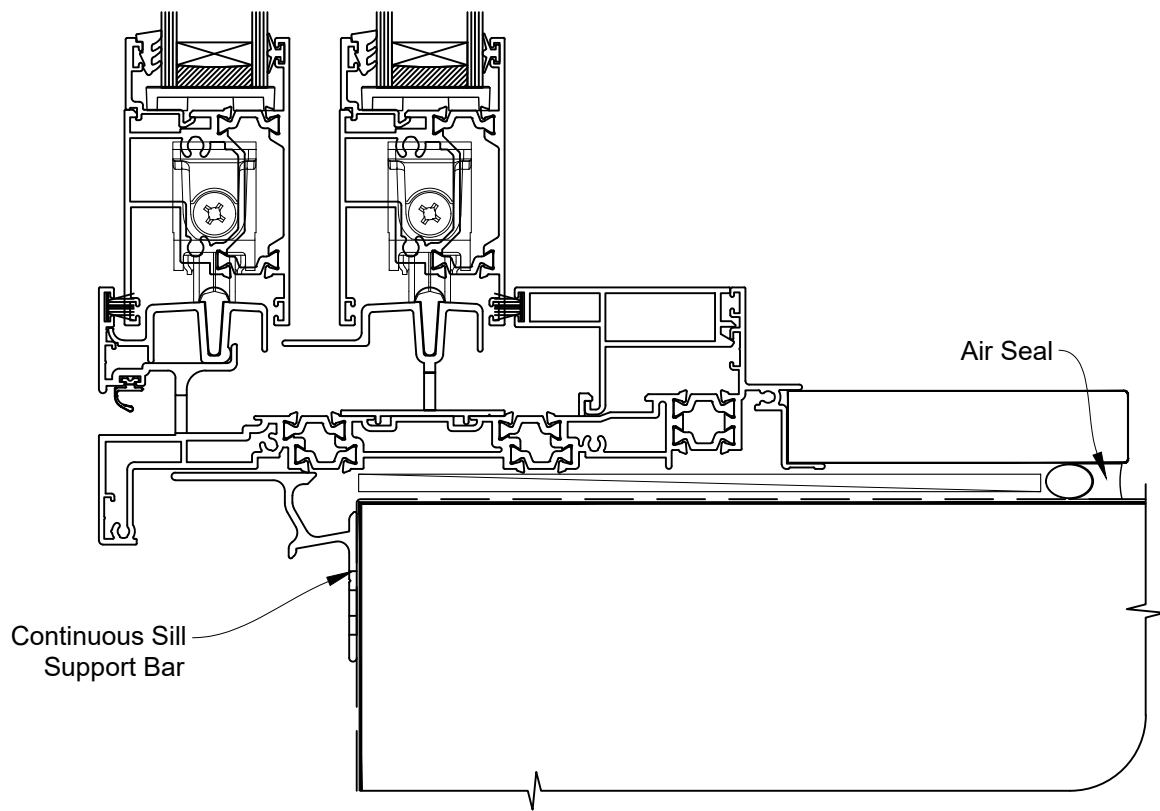

INSTALLATION DETAIL - 44mm METRO THERMAL HEART STACKER SLIDING DOOR ON BOARD AND BATTEN CAVITY CONSTRUCTION

Date: 01.03.23

Scale: 1:2

CAD Ref.: TM44MDBB-CH

INSTALLATION DETAIL - 44mm METRO THERMAL HEART STACKER SLIDING DOOR ON BOARD AND BATTEN CAVITY CONSTRUCTION

Date: 01.03.23

Scale: 1:2

CAD Ref.: TM44MDBB-CJ

METRO SERIES

INSTALLATION DETAIL - 44mm METRO THERMAL HEART STACKER SLIDING DOOR ON BOARD AND BATTEN CAVITY CONSTRUCTION

Date: 01.03.23

Scale: 1:2

CAD Ref.: TM44MDBB-CS

INSTALLATION DETAIL - 44mm METRO THERMAL HEART STACKER SLIDING DOOR ON BOARD AND BATTEN DIRECT FIXED CLADDING

Date: 01.03.23

Scale: 1:2

CAD Ref.: TM44MDBB-DH

INSTALLATION DETAIL - 44mm METRO THERMAL HEART STACKER SLIDING DOOR ON BOARD AND BATTEN DIRECT FIXED CLADDING