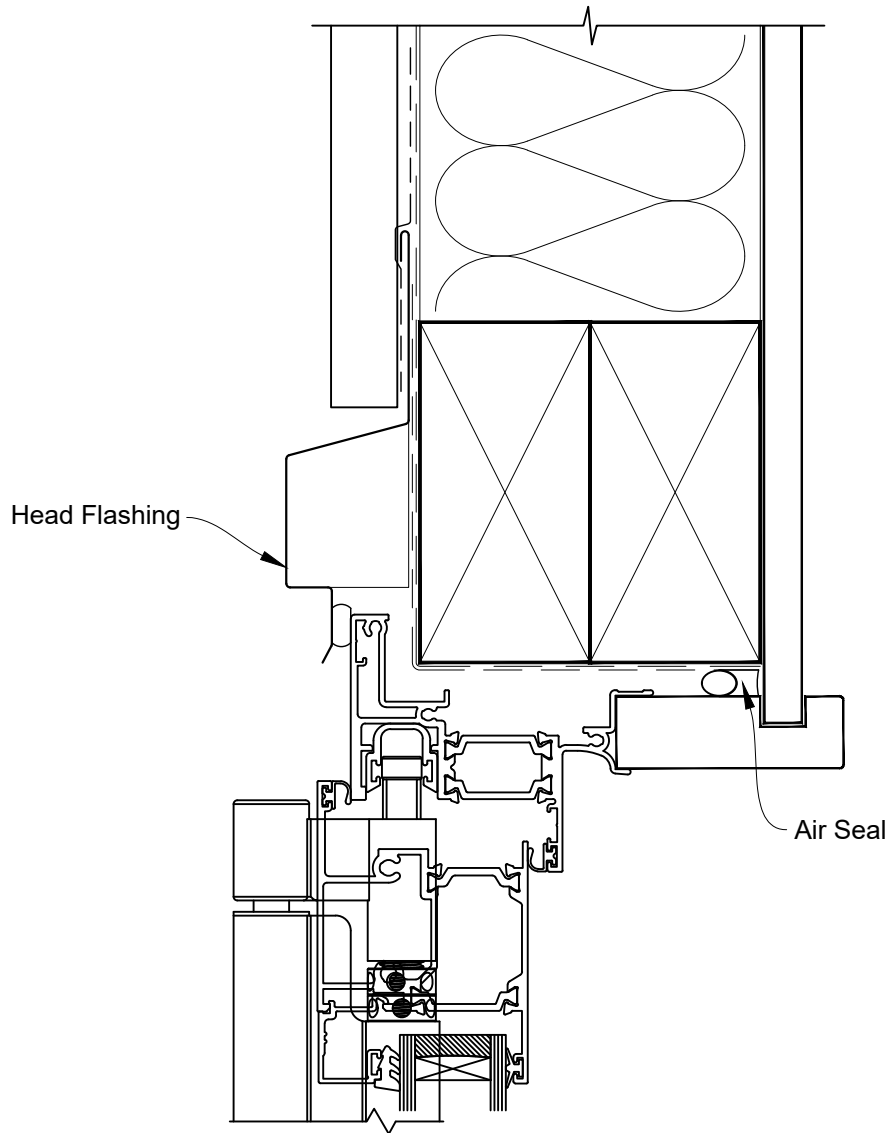

INSTALLATION DETAIL - METRO THERMAL HEART BIFOLD DOOR OPEN OUT ON PROFILE METAL CAVITY CONSTRUCTION

Date: 01.03.23

Scale: 1:2

CAD Ref.: TMBDPM-CH

INSTALLATION DETAIL - METRO THERMAL HEART BIFOLD DOOR OPEN OUT ON PROFILE METAL CAVITY CONSTRUCTION

Date: 01.03.23

Scale: 1:2

CAD Ref.: TMBDPM-CJ

INSTALLATION DETAIL - METRO THERMAL HEART BIFOLD DOOR OPEN OUT ON PROFILE METAL CAVITY CONSTRUCTION

Date: 01.03.23

Scale: 1:2

CAD Ref.: TMBDPM-CS

INSTALLATION DETAIL - METRO THERMAL HEART BIFOLD DOOR OPEN OUT ON PROFILE METAL DIRECT FIXED CLADDING

Date: 01.03.23

Scale: 1:2

CAD Ref.: TMBDPM-DH

INSTALLATION DETAIL - METRO THERMAL HEART BIFOLD DOOR OPEN OUT ON PROFILE METAL DIRECT FIXED CLADDING

Date: 01.03.23

Scale: 1:2

CAD Ref.: TMBDPM-DJ

INSTALLATION DETAIL - METRO THERMAL HEART BIFOLD DOOR OPEN OUT ON PROFILE METAL DIRECT FIXED CLADDING

Date: 01.03.23

Scale: 1:2

CAD Ref.: TMBDPM-DS