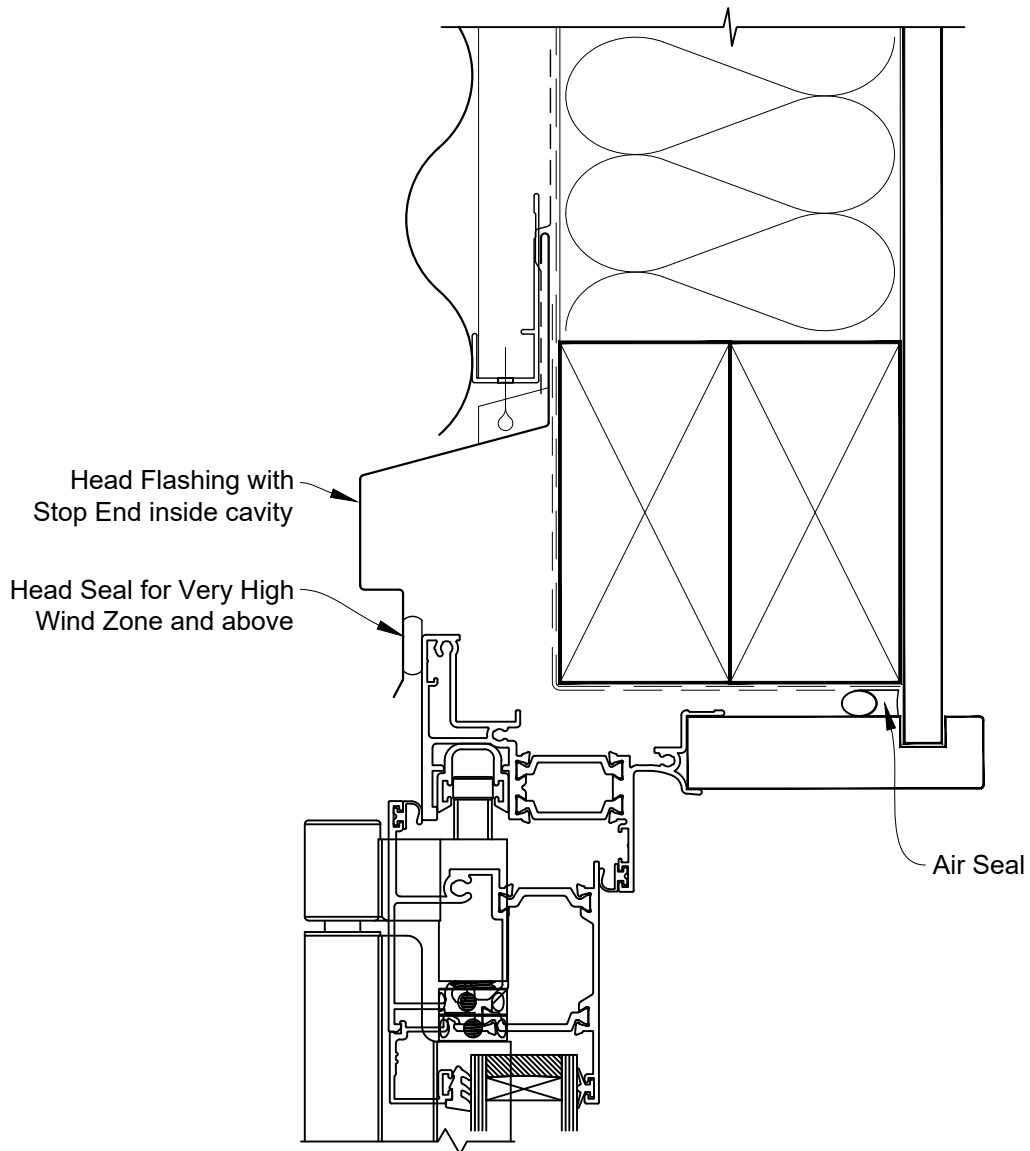

INSTALLATION DETAIL - METRO THERMAL HEART BIFOLD DOOR OPEN OUT ON PROFILE METAL CAVITY CONSTRUCTION

Date: 01.03.23

Scale: 1:2

CAD Ref.: TMBDPM-CH

INSTALLATION DETAIL - METRO THERMAL HEART BIFOLD DOOR OPEN OUT ON PROFILE METAL CAVITY CONSTRUCTION

Date: 01.03.23

Scale: 1:2

CAD Ref.: TMBDPM-CJ

INSTALLATION DETAIL - METRO THERMAL HEART BIFOLD DOOR OPEN OUT ON PROFILE METAL CAVITY CONSTRUCTION

Date: 01.03.23

Scale: 1:2

CAD Ref.: TMBDPM-CS

INSTALLATION DETAIL - METRO THERMAL HEART BIFOLD DOOR OPEN OUT ON PROFILE METAL DIRECT FIXED CLADDING

Date: 01.03.23

Scale: 1:2

CAD Ref.: TMBDPM-DH

INSTALLATION DETAIL - METRO THERMAL HEART BIFOLD DOOR OPEN OUT ON PROFILE METAL DIRECT FIXED CLADDING

Date: 01.03.23

Scale: 1:2

CAD Ref.: TMBDPM-DJ

INSTALLATION DETAIL - METRO THERMAL HEART BIFOLD DOOR OPEN OUT ON PROFILE METAL DIRECT FIXED CLADDING

Date: 01.03.23

Scale: 1:2

CAD Ref.: TMBDPM-DS