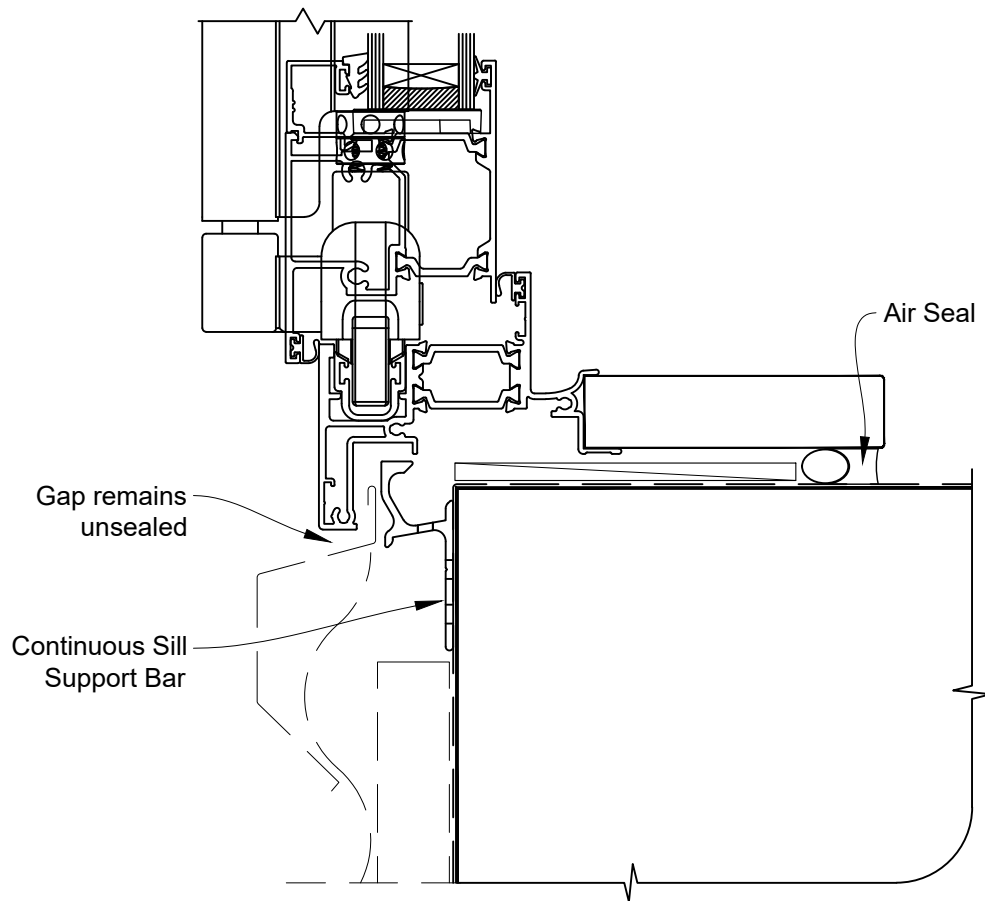

INSTALLATION DETAIL - METRO THERMAL HEART BIFOLD DOOR OPEN OUT ON PROFILE METAL CAVITY CONSTRUCTION

Date: 01.03.23

Scale: 1:2

CAD Ref.: TMBDPM-CH

INSTALLATION DETAIL - METRO THERMAL HEART BIFOLD DOOR OPEN OUT ON PROFILE METAL CAVITY CONSTRUCTION

Date: 01.03.23

Scale: 1:2

CAD Ref.: TMBDPM-CJ

INSTALLATION DETAIL - METRO THERMAL HEART BIFOLD DOOR OPEN OUT ON PROFILE METAL CAVITY CONSTRUCTION

Date: 01.03.23

Scale: 1:2

CAD Ref.: TMBDPM-CS

INSTALLATION DETAIL - METRO THERMAL HEART BIFOLD DOOR OPEN OUT ON PROFILE METAL DIRECT FIXED CLADDING

Date: 01.03.23

Scale: 1:2

CAD Ref.: TMBDPM-DH

INSTALLATION DETAIL - METRO THERMAL HEART BIFOLD DOOR OPEN OUT ON PROFILE METAL DIRECT FIXED CLADDING

Date: 01.03.23

Scale: 1:2

CAD Ref.: TMBDPM-DJ

INSTALLATION DETAIL - METRO THERMAL HEART BIFOLD DOOR OPEN OUT ON PROFILE METAL DIRECT FIXED CLADDING