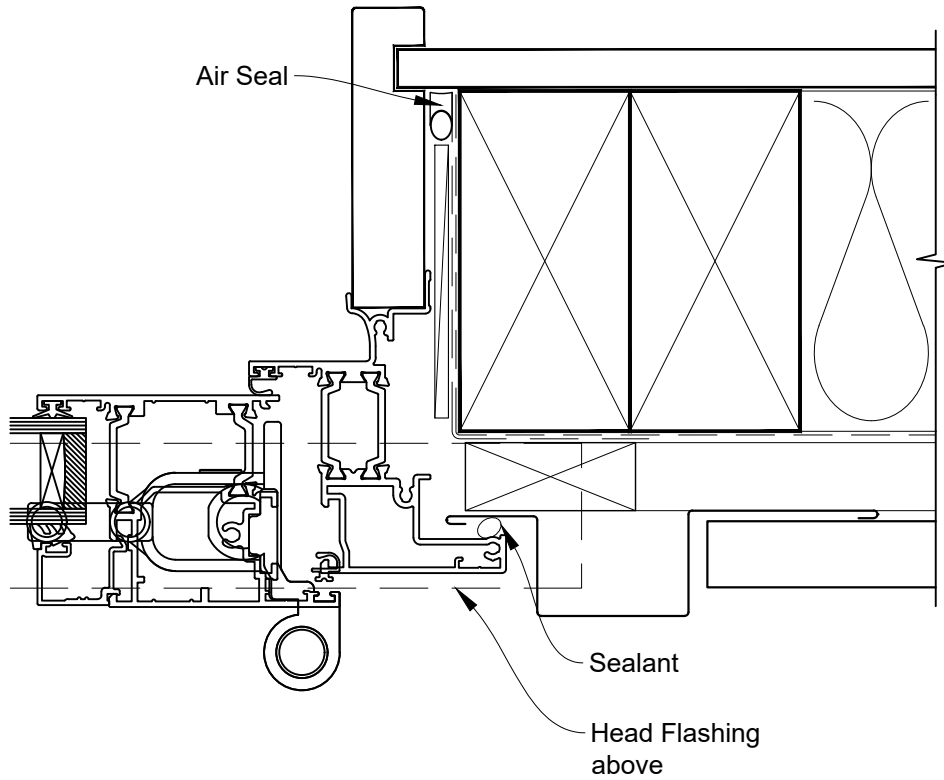

INSTALLATION DETAIL - METRO THERMAL HEART BIFOLD DOOR OPEN OUT ON PROFILE METAL CAVITY CONSTRUCTION

Date: 01.03.23

Scale: 1:2

CAD Ref.: TMBDPM-CH

INSTALLATION DETAIL - METRO THERMAL HEART BIFOLD DOOR OPEN OUT ON PROFILE METAL CAVITY CONSTRUCTION

Date: 01.03.23

Scale: 1:2

CAD Ref.: TMBDPM-CJ

INSTALLATION DETAIL - METRO THERMAL HEART BIFOLD DOOR OPEN OUT ON PROFILE METAL CAVITY CONSTRUCTION

Date: 01.03.23

Scale: 1:2

CAD Ref.: TMBDPM-CS

INSTALLATION DETAIL - METRO THERMAL HEART BIFOLD DOOR OPEN OUT ON PROFILE METAL DIRECT FIXED CLADDING

Date: 01.03.23

Scale: 1:2

CAD Ref.: TMBDPM-DH

INSTALLATION DETAIL - METRO THERMAL HEART BIFOLD DOOR OPEN OUT ON PROFILE METAL DIRECT FIXED CLADDING

Date: 01.03.23

Scale: 1:2

CAD Ref.: TMBDPM-DJ

INSTALLATION DETAIL - METRO THERMAL HEART BIFOLD DOOR OPEN OUT ON PROFILE METAL DIRECT FIXED CLADDING

Date: 01.03.23

Scale: 1:2

CAD Ref.: TMBDPM-DS