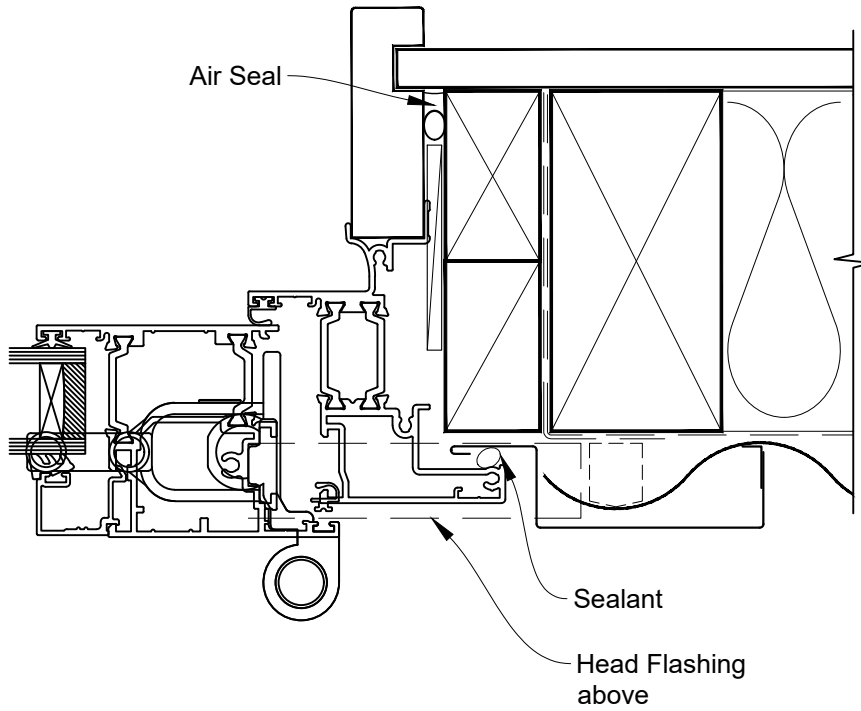

INSTALLATION DETAIL - METRO THERMAL HEART BIFOLD DOOR OPEN OUT ON PROFILE METAL CAVITY CONSTRUCTION

Date: 01.03.23

Scale: 1:2

CAD Ref.: TMBDPM-CH

INSTALLATION DETAIL - METRO THERMAL HEART BIFOLD DOOR OPEN OUT ON PROFILE METAL CAVITY CONSTRUCTION

Date: 01.03.23

Scale: 1:2

CAD Ref.: TMBDPM-CJ

INSTALLATION DETAIL - METRO THERMAL HEART BIFOLD DOOR OPEN OUT ON PROFILE METAL CAVITY CONSTRUCTION

Date: 01.03.23

Scale: 1:2

CAD Ref.: TMBDPM-CS

INSTALLATION DETAIL - METRO THERMAL HEART BIFOLD DOOR OPEN OUT ON PROFILE METAL DIRECT FIXED CLADDING

Date: 01.03.23

Scale: 1:2

CAD Ref.: TMBDPM-DH

INSTALLATION DETAIL - METRO THERMAL HEART BIFOLD DOOR OPEN OUT ON PROFILE METAL DIRECT FIXED CLADDING

Date: 01.03.23

Scale: 1:2

CAD Ref.: TMBDPM-DJ

INSTALLATION DETAIL - METRO THERMAL HEART BIFOLD DOOR OPEN OUT ON PROFILE METAL DIRECT FIXED CLADDING

Date: 01.03.23

Scale: 1:2

CAD Ref.: TMBDPM-DS