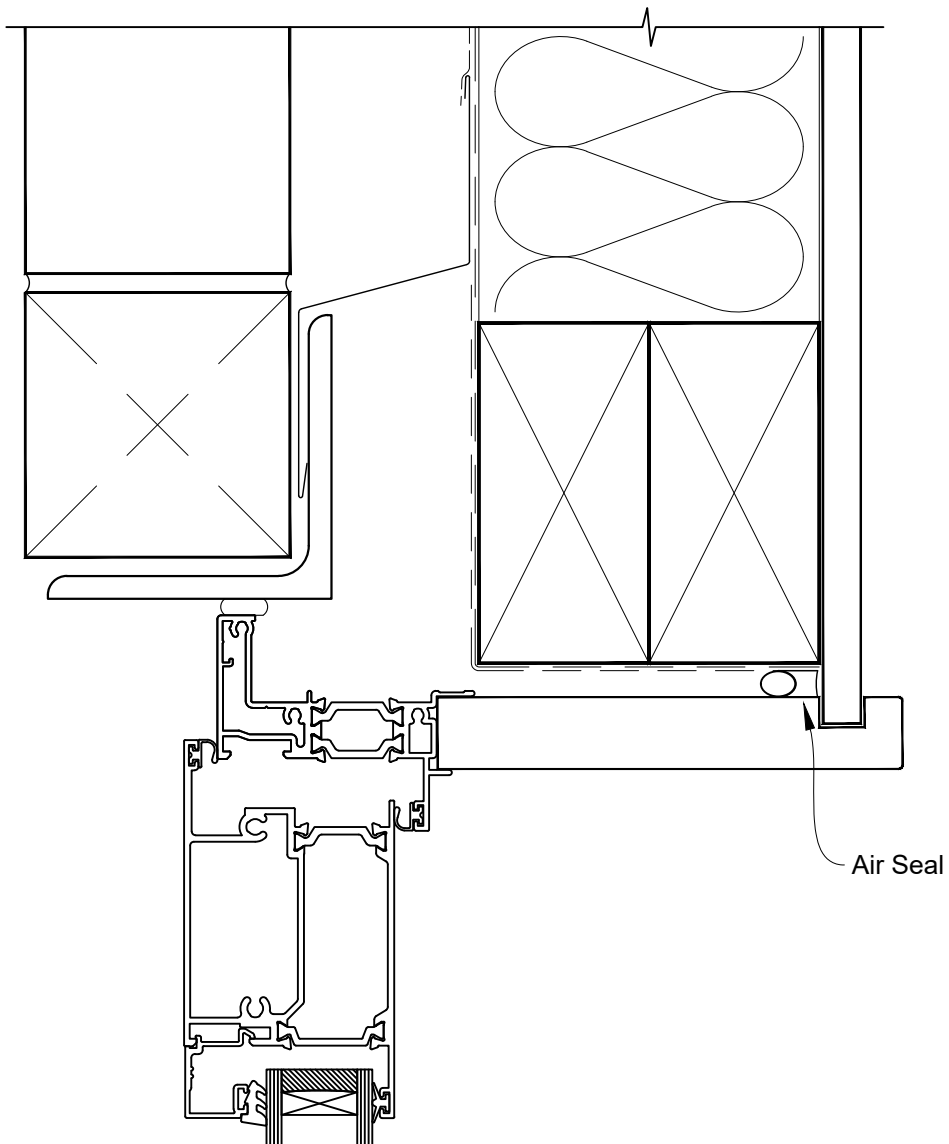

INSTALLATION DETAIL - RESIDENTIAL THERMAL HEART HINGE DOOR OPEN OUT ON BRICK VENEER CAVITY CONSTRUCTION

Date: 01.01.23

Scale: 1:2

CAD Ref.: TRHOBV-CH

Air Seal

INSTALLATION DETAIL - RESIDENTIAL THERMAL HEART HINGE DOOR OPEN OUT ON BRICK VENEER CAVITY CONSTRUCTION

Date: 01.01.23

Scale: 1:2

CAD Ref.: TRHOBV-CJ

INSTALLATION DETAIL - RESIDENTIAL THERMAL HEART HINGE DOOR OPEN OUT ON BRICK VENEER CAVITY CONSTRUCTION

Date: 01.01.23

Scale: 1:2

CAD Ref.: TRHOBV-CS