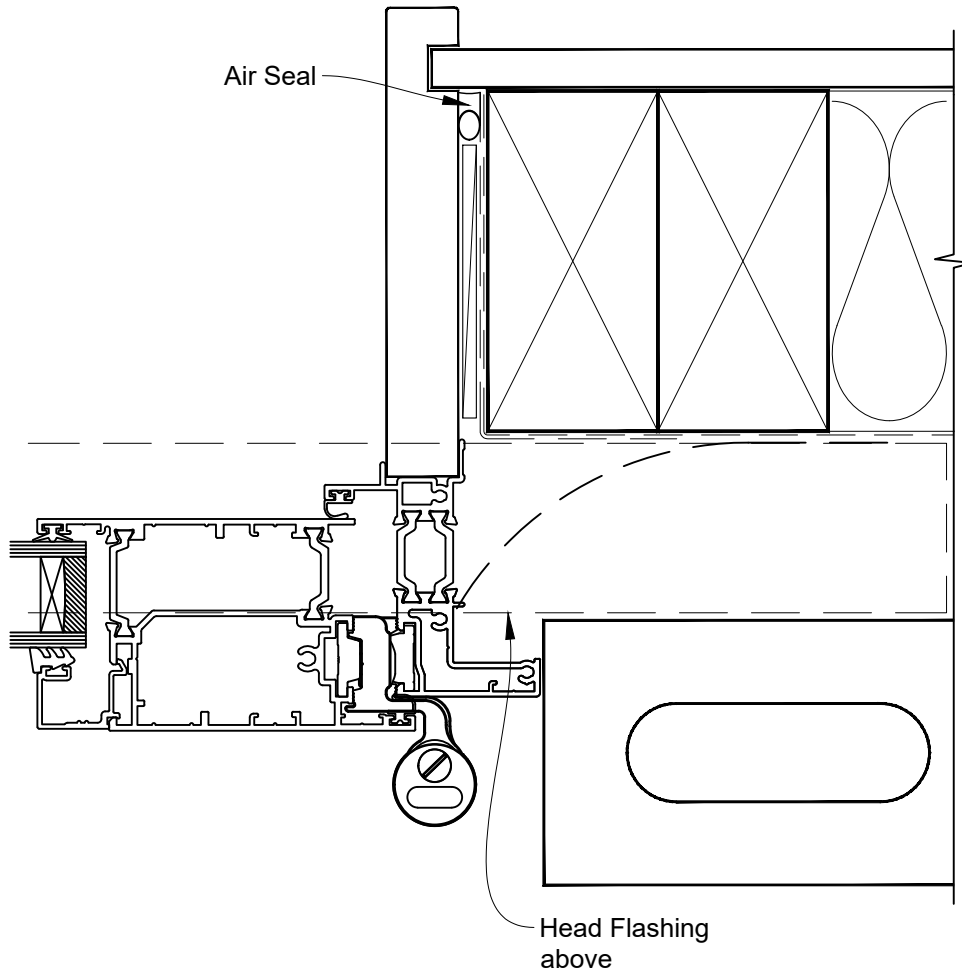

INSTALLATION DETAIL - RESIDENTIAL THERMAL HEART HINGE DOOR OPEN OUT ON BRICK VENEER CAVITY CONSTRUCTION

Date: 01.01.23

Scale: 1:2

CAD Ref.: TRHOBV-CH

Air Seal

INSTALLATION DETAIL - RESIDENTIAL THERMAL HEART HINGE DOOR OPEN OUT ON BRICK VENEER CAVITY CONSTRUCTION

Date: 01.01.23

Scale: 1:2

CAD Ref.: TRHOBV-CJ

INSTALLATION DETAIL - RESIDENTIAL THERMAL HEART HINGE DOOR OPEN OUT ON BRICK VENEER CAVITY CONSTRUCTION

Date: 01.01.23

Scale: 1:2

CAD Ref.: TRHOBV-CS