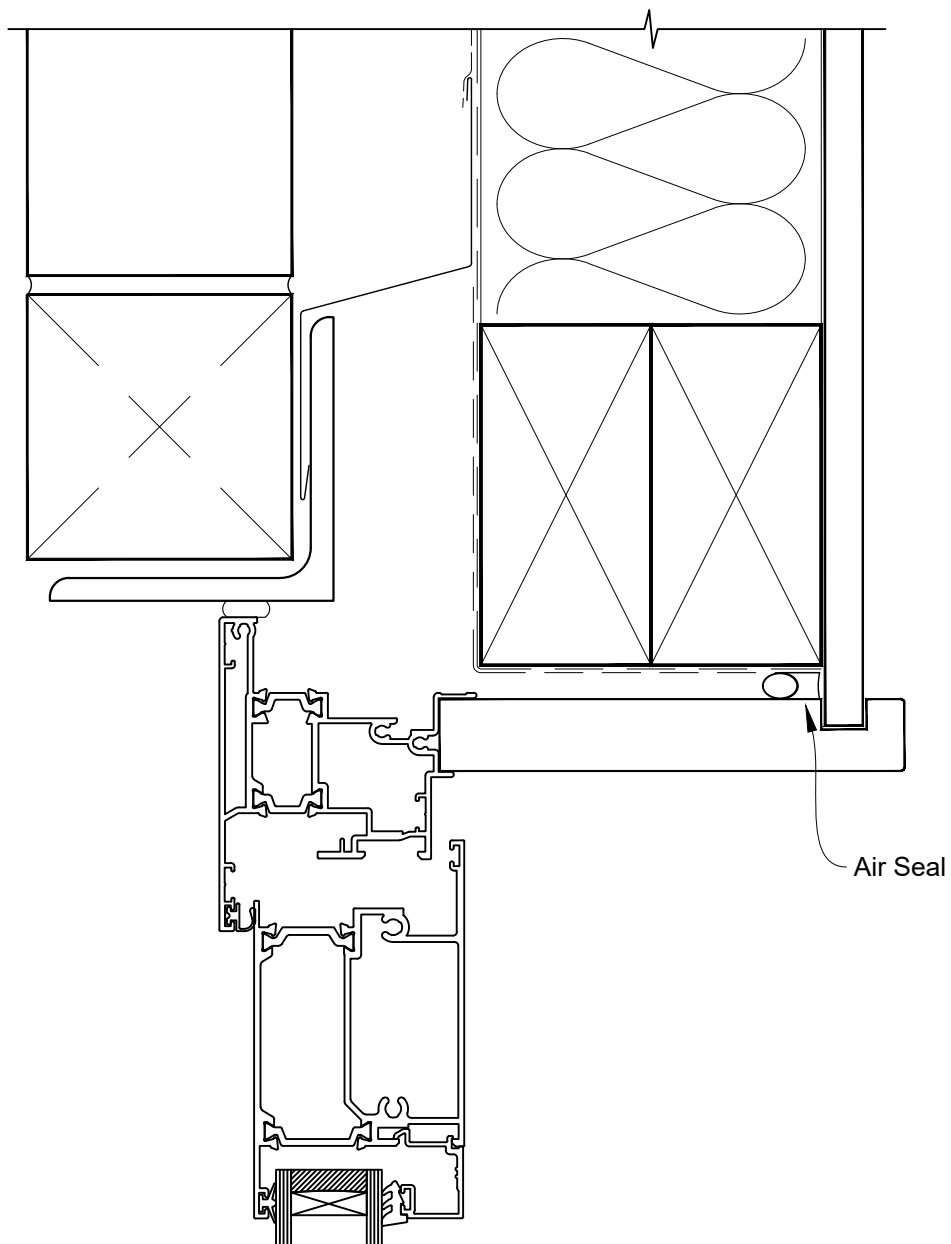

INSTALLATION DETAIL - RESIDENTIAL THERMAL HEART HINGE DOOR OPEN IN ON BRICK VENEER CAVITY CONSTRUCTION

Date: 01.01.23

Scale: 1:2

CAD Ref.: TRHIBV-CH

INSTALLATION DETAIL - RESIDENTIAL THERMAL HEART HINGE DOOR OPEN IN ON BRICK VENEER CAVITY CONSTRUCTION

Date: 01.01.23

Scale: 1:2

CAD Ref.: TRHIBV-CJ

INSTALLATION DETAIL - RESIDENTIAL THERMAL HEART HINGE DOOR OPEN IN ON BRICK VENEER CAVITY CONSTRUCTION

Date: 01.01.23

Scale: 1:2

CAD Ref.: TRHIBV-CS