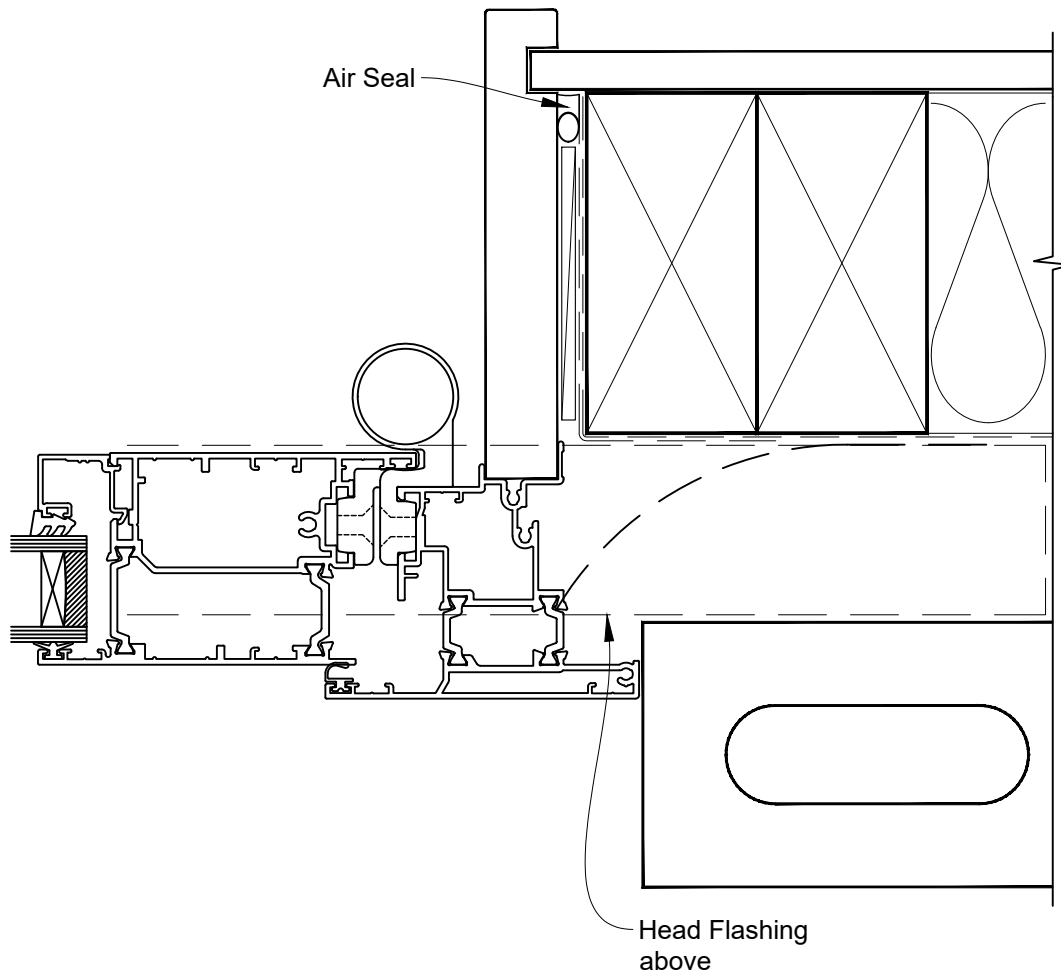

INSTALLATION DETAIL - RESIDENTIAL THERMAL HEART HINGE DOOR OPEN IN ON BRICK VENEER CAVITY CONSTRUCTION

Date: 01.01.23

Scale: 1:2

CAD Ref.: TRHIBV-CH

INSTALLATION DETAIL - RESIDENTIAL THERMAL HEART HINGE DOOR OPEN IN ON BRICK VENEER CAVITY CONSTRUCTION

Date: 01.01.23

Scale: 1:2

CAD Ref.: TRHIBV-CJ

INSTALLATION DETAIL - RESIDENTIAL THERMAL HEART HINGE DOOR OPEN IN ON BRICK VENEER CAVITY CONSTRUCTION

Date: 01.01.23

Scale: 1:2

CAD Ref.: TRHIBV-CS