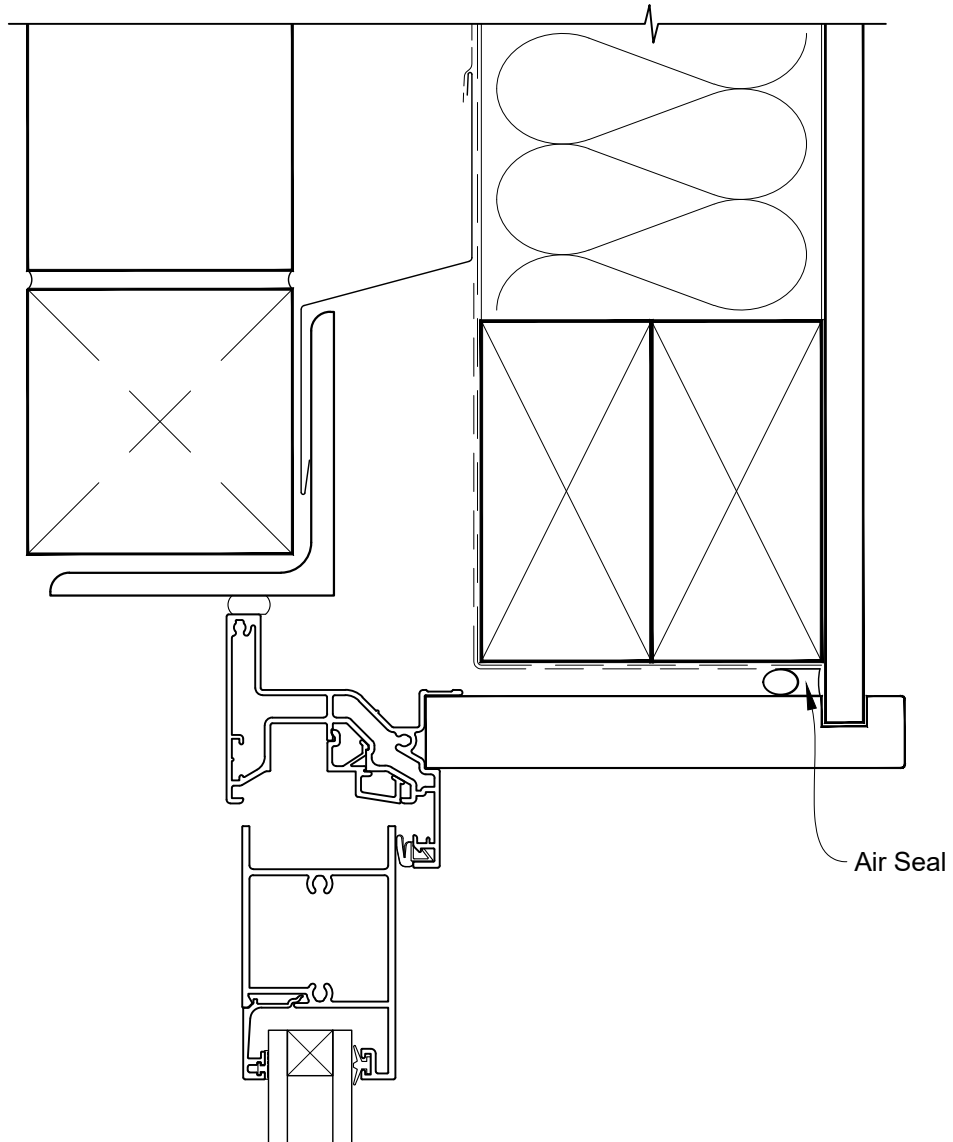

**INSTALLATION DETAIL - ALTHERM RESIDENTIAL
BIFOLD WINDOW ON BRICK VENEER
CAVITY CONSTRUCTION**

Date: 01.04.19

Scale: 1:2

CAD Ref.: ARWBV-CH

**INSTALLATION DETAIL - ALTHERM RESIDENTIAL
BIFOLD WINDOW ON BRICK VENEER
CAVITY CONSTRUCTION**

Date: 01.04.19

Scale: 1:2

CAD Ref.: ARBWBV-CJ

**INSTALLATION DETAIL - ALTHERM RESIDENTIAL
BIFOLD WINDOW ON BRICK VENEER
CAVITY CONSTRUCTION**

Date: 01.04.19

Scale: 1:2

CAD Ref.: ARWBV-CS