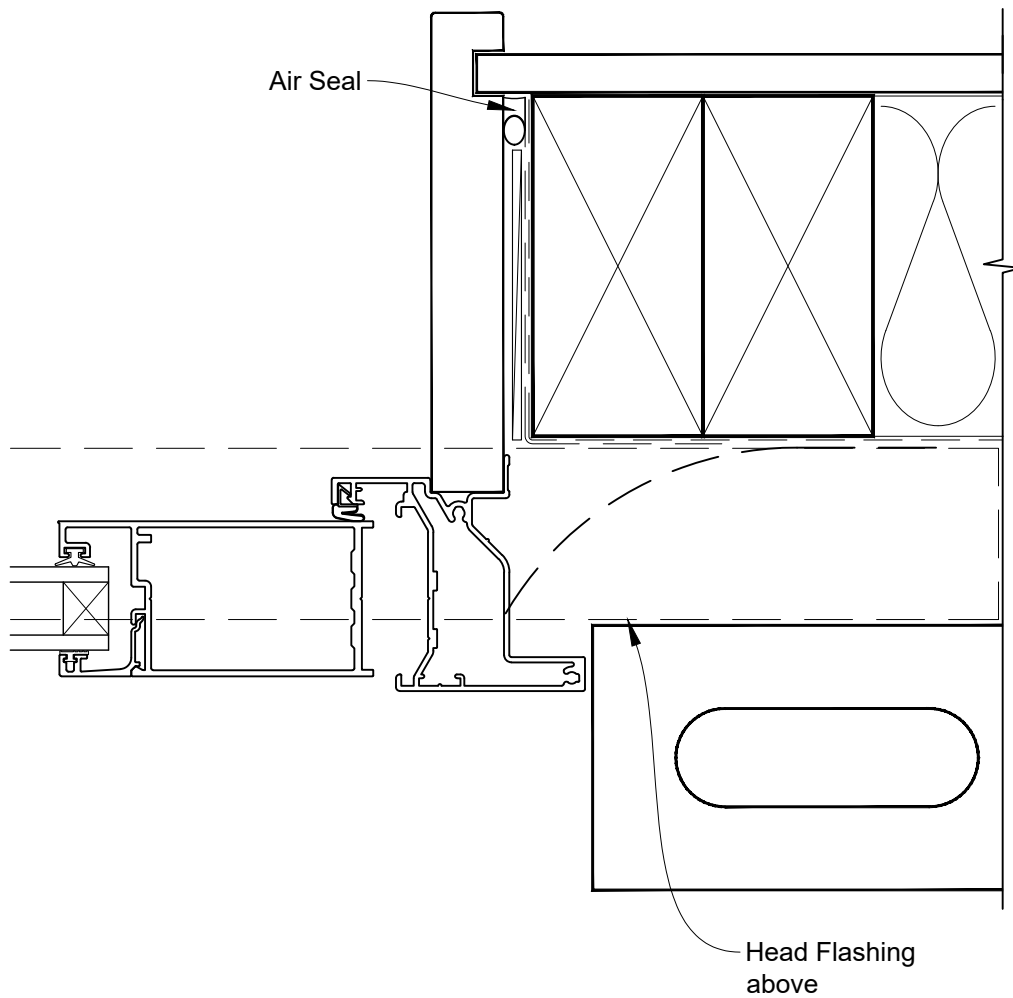

**INSTALLATION DETAIL - ALTHERM RESIDENTIAL
BIFOLD WINDOW ON BRICK VENEER
CAVITY CONSTRUCTION**

Date: 01.04.19

Scale: 1:2

CAD Ref.: ARWBV-CH

**INSTALLATION DETAIL - ALTHERM RESIDENTIAL
BIFOLD WINDOW ON BRICK VENEER
CAVITY CONSTRUCTION**

Date: 01.04.19

Scale: 1:2

CAD Ref.: ARBWBV-CJ

**INSTALLATION DETAIL - ALTHERM RESIDENTIAL
BIFOLD WINDOW ON BRICK VENEER
CAVITY CONSTRUCTION**

Date: 01.04.19

Scale: 1:2

CAD Ref.: ARWBV-CS