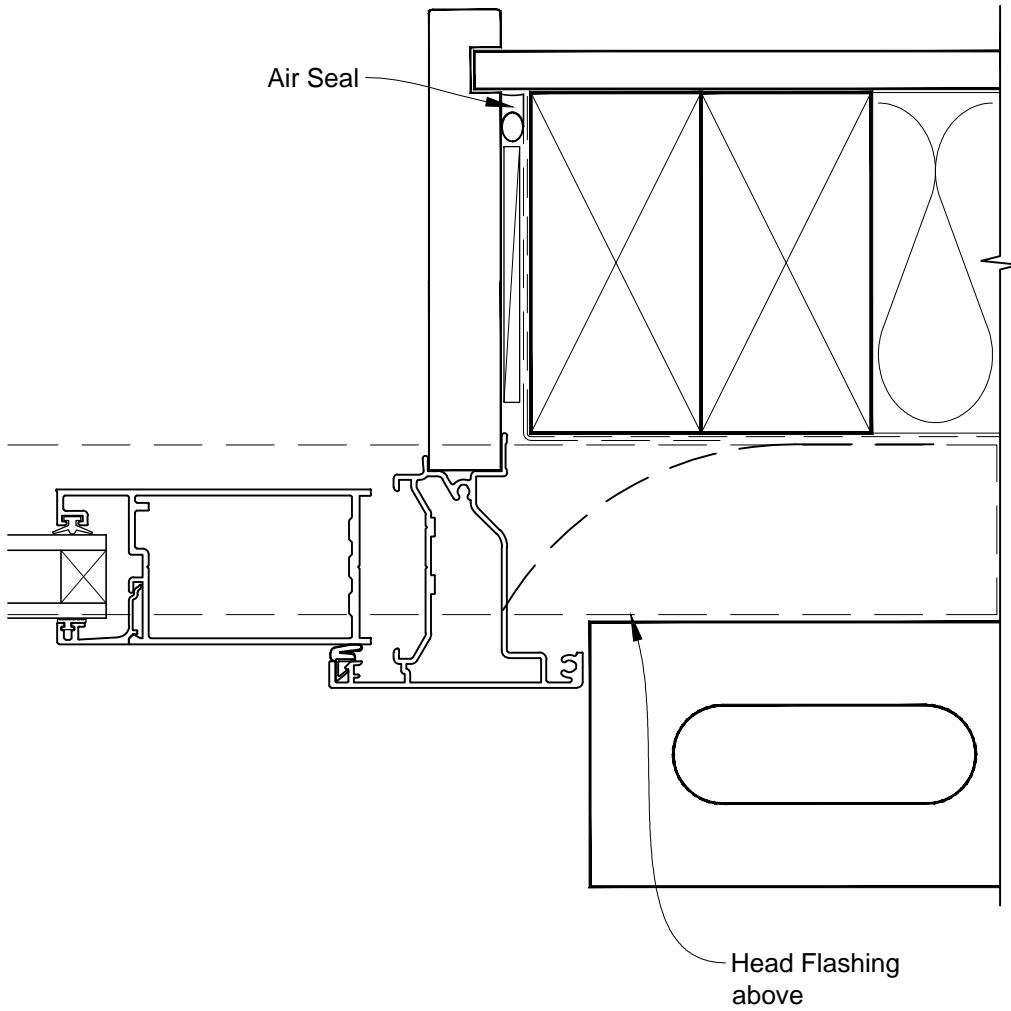

**INSTALLATION DETAIL - METRO SERIES
BIFOLD DOOR OPEN IN ON BRICK VENEER
CAVITY CONSTRUCTION**

Date: 01.03.14

Scale: 1:2

CAD Ref.: MSBIBV-CH

**INSTALLATION DETAIL - METRO SERIES
BIFOLD DOOR OPEN IN ON BRICK VENEER
CAVITY CONSTRUCTION**

Date: 01.03.14 Scale: 1:2 CAD Ref.: MSBIBV-CJ

**INSTALLATION DETAIL - METRO SERIES
BIFOLD DOOR OPEN IN ON BRICK VENEER
CAVITY CONSTRUCTION**

Date: 01.03.14

Scale: 1:2

CAD Ref.: MSBIBV-CS