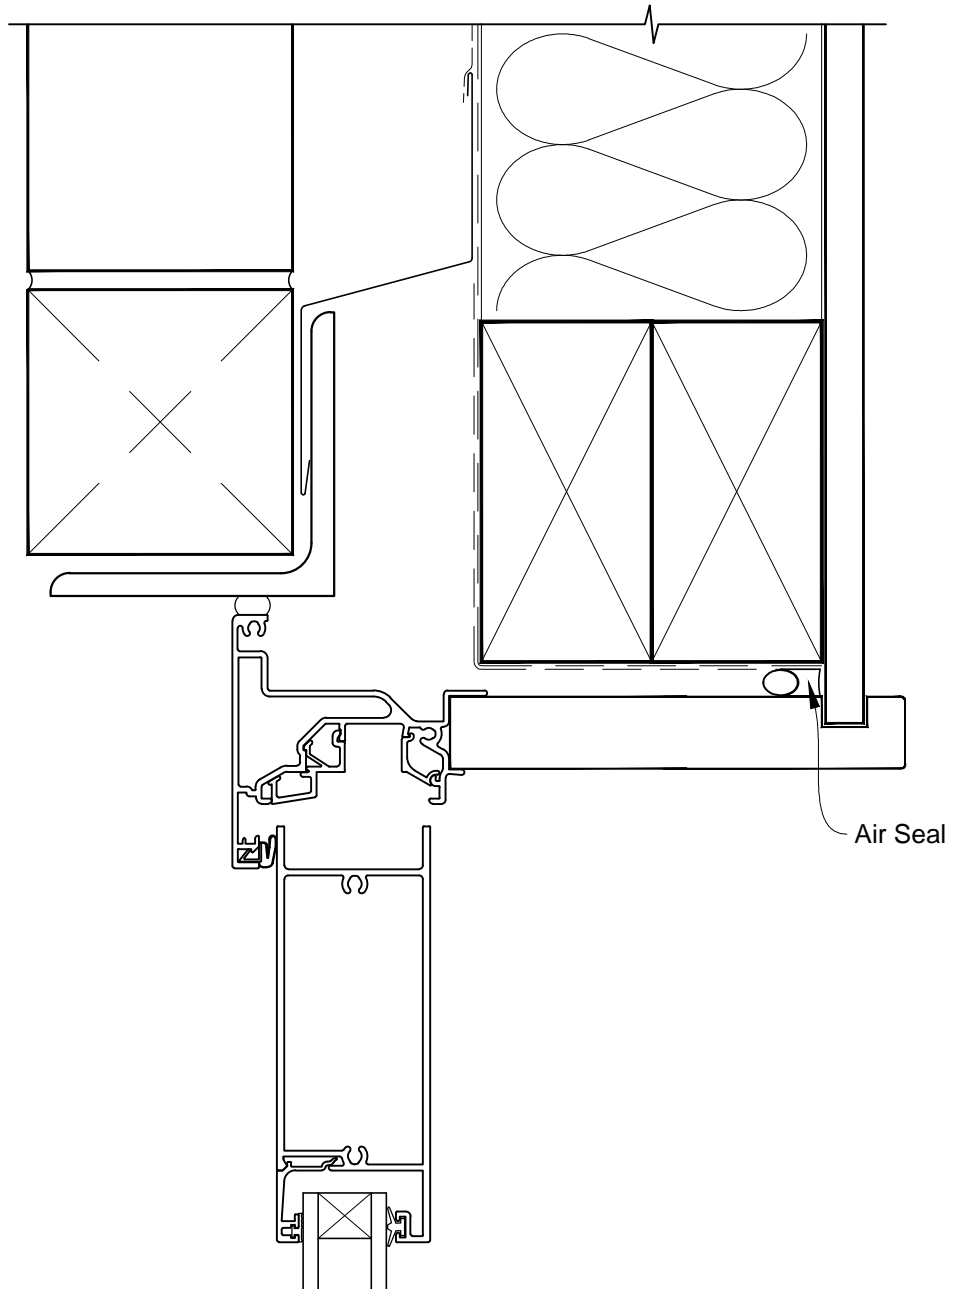

**INSTALLATION DETAIL - METRO SERIES
BIFOLD DOOR OPEN IN ON BRICK VENEER
CAVITY CONSTRUCTION**

Date: 01.03.14

Scale: 1:2

CAD Ref.: MSBIBV-CH

**INSTALLATION DETAIL - METRO SERIES
BIFOLD DOOR OPEN IN ON BRICK VENEER
CAVITY CONSTRUCTION**

Date: 01.03.14 Scale: 1:2 CAD Ref.: MSBIBV-CJ

**INSTALLATION DETAIL - METRO SERIES
BIFOLD DOOR OPEN IN ON BRICK VENEER
CAVITY CONSTRUCTION**

Date: 01.03.14

Scale: 1:2

CAD Ref.: MSBIBV-CS