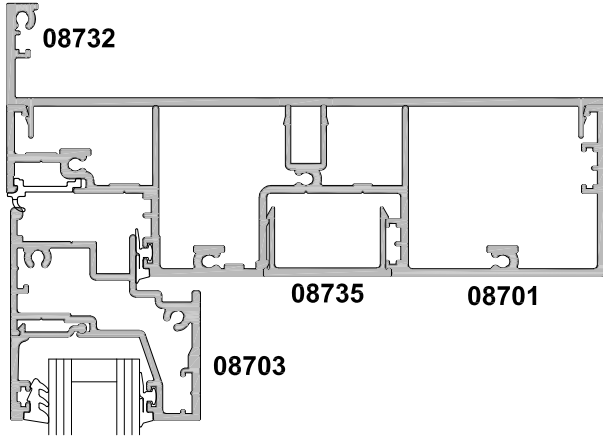

APL ARCHITECTURAL SERIES, SLIDING DOOR TRIPLE TRACK WITH OVERLIGHT SASH CROSS SECTION

Cad Ref. AASD20-0 Scale 1:2 Date 27.09.19

SECTION A-A