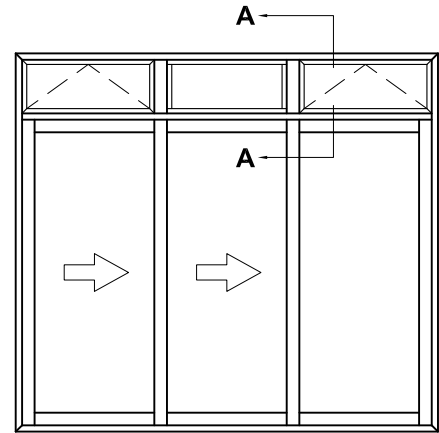

APL ARCHITECTURAL SERIES, SLIDING DOOR TRIPLE TRACK WITH OVERLIGHT SASH CROSS SECTION

Cad Ref. AASD20-0 Scale 1:2 Date 27.09.19

SECTION A-A