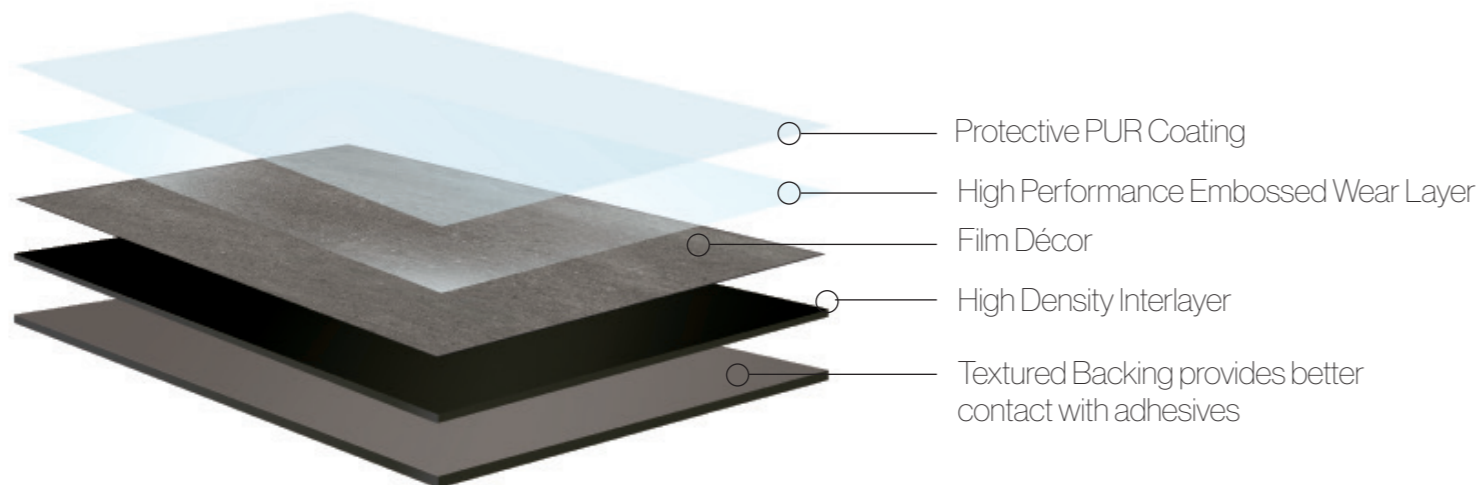

Product Specifications

Product Classification

Type of floor covering	EN ISO 10582	Luxury Vinyl Tile
Classification	ISO 10874	Domestic Heavy Duty (23)
		Commercial Heavy Duty (33)
		Industrial General Duty (42)

Product Structure

Dimensions	457 x 457mm (Stone) ; 914 x 457mm (Terrazzo)	
Surface treatment	PUR	
Wear layer (mm)	0.55 mm	
Bevel	Yes	
Installation	Glue down as per current Australian Standard AS1884	

Packaging

	Stone	Terrazzo
Planks/carton	16	8
m²/carton	3.34	3.34
Kg/carton	14.5	14.7

Sustainability

TVOC emissions	Compliant low emitting VOC emissions

Product Structure