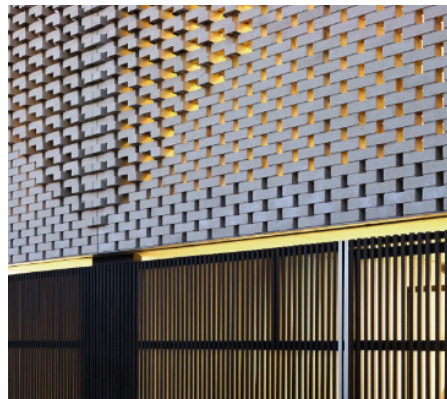

THE NEW HOME OF MONIER BRICK

From 1 October 2024, CSR will be the exclusive distributor for the Monier Brick range in New Zealand