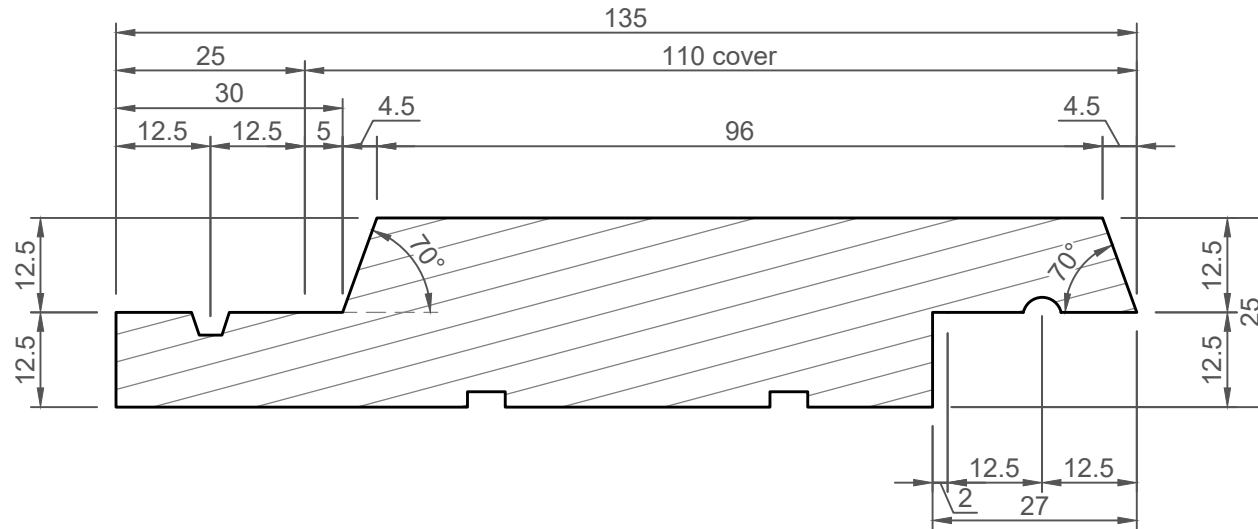

**Note:**  
 1/ Weather grooves at lap may be different in size and shape to that shown  
 2/ Shrinkage control grooves on the back may be different size, shape and position to that shown

<b>HALSWELL TIMBER</b> Your Timber Yard	Ph: 03 338 9199 Email: <a href="mailto:info@halswelltimber.co.nz">info@halswelltimber.co.nz</a> Website: <a href="http://www.halswelltimber.co.nz">www.halswelltimber.co.nz</a> 193 Halswell Road, Halswell, Christchurch P O Box 37172, Halswell, Christchurch 8245	<b>Vertical Shiplap Weatherboard</b> <b>5mm Negative 70° Bevel Detail</b> <b>110mm Cover</b>		1:1 @ A4	2020/03/02
				HTLVS15	