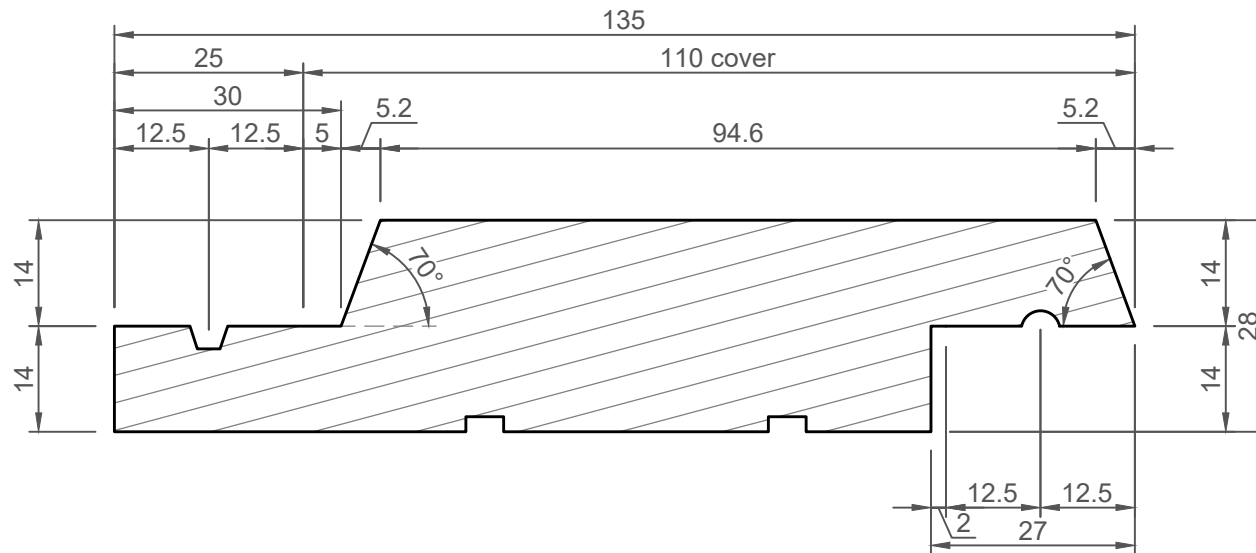

**Note:**  
 1/ Weather grooves at lap may be different in size and shape to that shown  
 2/ Shrinkage control grooves on the back may be different size, shape and position to that shown

<b>HALSWELL TIMBER</b> Your Timber Yard	Ph: 03 338 9199 Email: <a href="mailto:info@halswelltimber.co.nz">info@halswelltimber.co.nz</a> Website: <a href="http://www.halswelltimber.co.nz">www.halswelltimber.co.nz</a> 193 Halswell Road, Halswell, Christchurch P O Box 37172, Halswell, Christchurch 8245	<b>Vertical Shiplap Weatherboard</b> <b>5mm Negative 70° Bevel Detail</b> <b>110mm Cover</b>	1:1 @ A4	2020/02/13
			HTLVS14	