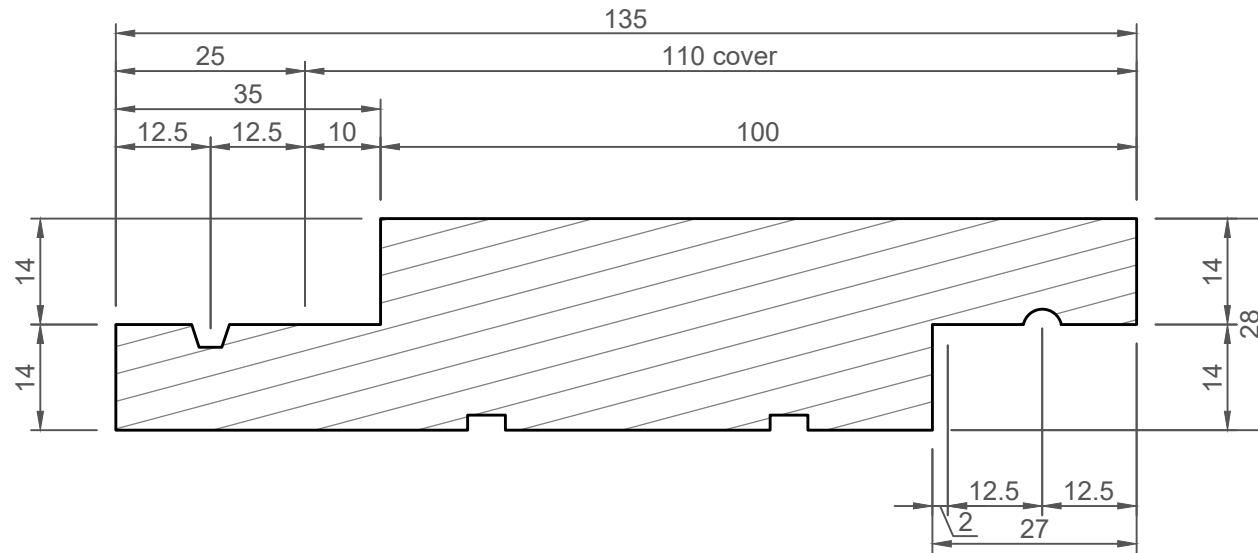

Note:
 1/ Weather grooves at lap may be different in size and shape to that shown
 2/ Shrinkage control grooves on the back may be different size, shape and position to that shown

HALSWELL TIMBER Your Timber Yard	Ph: 03 338 9199 Email: info@halswelltimber.co.nz Website: www.halswelltimber.co.nz 193 Halswell Road, Halswell, Christchurch P O Box 37172, Halswell, Christchurch 8245	Vertical Shiplap Weatherboard 10mm Negative Square Detail 110mm Cover	1:1 @ A4	2020/02/13
			HTLVS12	