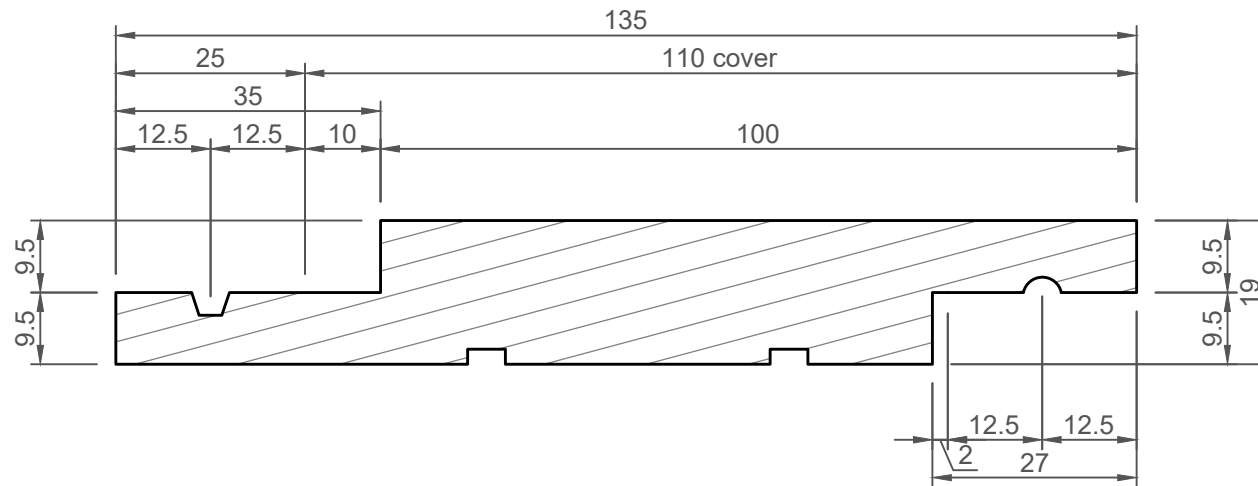

**Note:**  
 1/ Weather grooves at lap may be different in size and shape to that shown  
 2/ Shrinkage control grooves on the back may be different size, shape and position to that shown

<b>HALSWELL TIMBER</b> Your Timber Yard	Ph: 03 338 9199 Email: <a href="mailto:info@halswelltimber.co.nz">info@halswelltimber.co.nz</a> Website: <a href="http://www.halswelltimber.co.nz">www.halswelltimber.co.nz</a> 193 Halswell Road, Halswell, Christchurch P O Box 37172, Halswell, Christchurch 8245	<b>Vertical Shiplap Weatherboard</b> <b>10mm Negative Square Detail</b> <b>110mm Cover</b>	1:1 @ A4	2020/02/10
			HTLVS10	