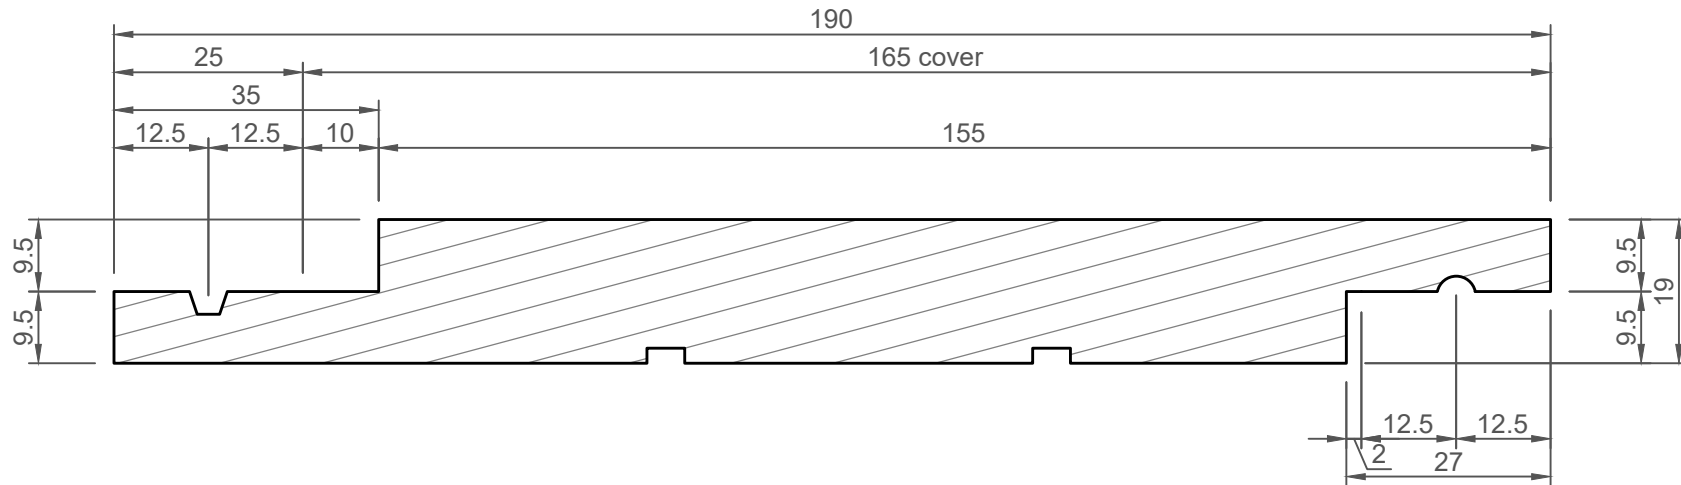

Note:
 1/ Weather grooves at lap may be different in size and shape to that shown
 2/ Shrinkage control grooves on the back may be different size, shape and position to that shown

HALSWELL TIMBER Your Timber Yard	Ph: 03 338 9199 Email: info@halswelltimber.co.nz Website: www.halswelltimber.co.nz 193 Halswell Road, Halswell, Christchurch P O Box 37172, Halswell, Christchurch 8245	Vertical Shiplap Weatherboard 10mm Negative Square Detail 165mm Cover	1:1 @ A4	2020/03/20
			HTLVS9	