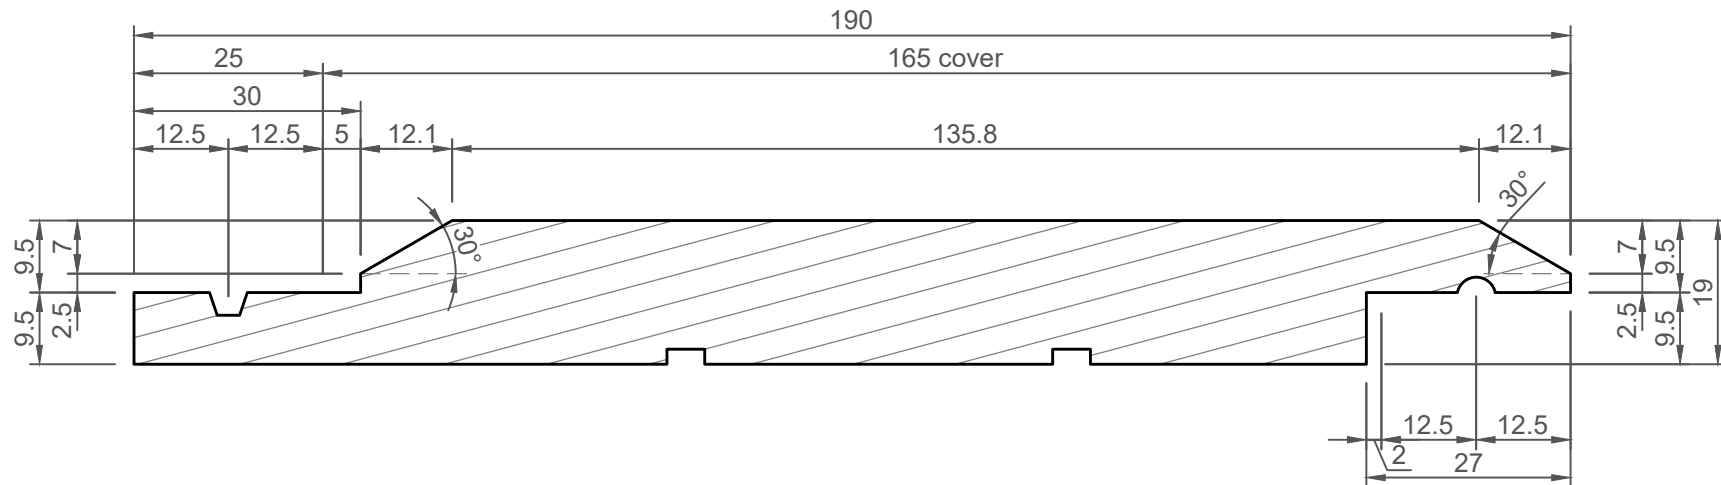

Note:
 1/ Weather grooves at lap may be different in size and shape to that shown
 2/ Shrinkage control grooves on the back may be different size, shape and position to that shown

HALSWELL TIMBER Your Timber Yard	Ph: 03 338 9199 Email: info@halswelltimber.co.nz Website: www.halswelltimber.co.nz 193 Halswell Road, Halswell, Christchurch P O Box 37172, Halswell, Christchurch 8245	Vertical Shiplap Weatherboard 5mm Negative Square Bottom Detail with 30° Bevel 165mm Cover	1:1 @ A4	2020/02/13
			HTLVS8	