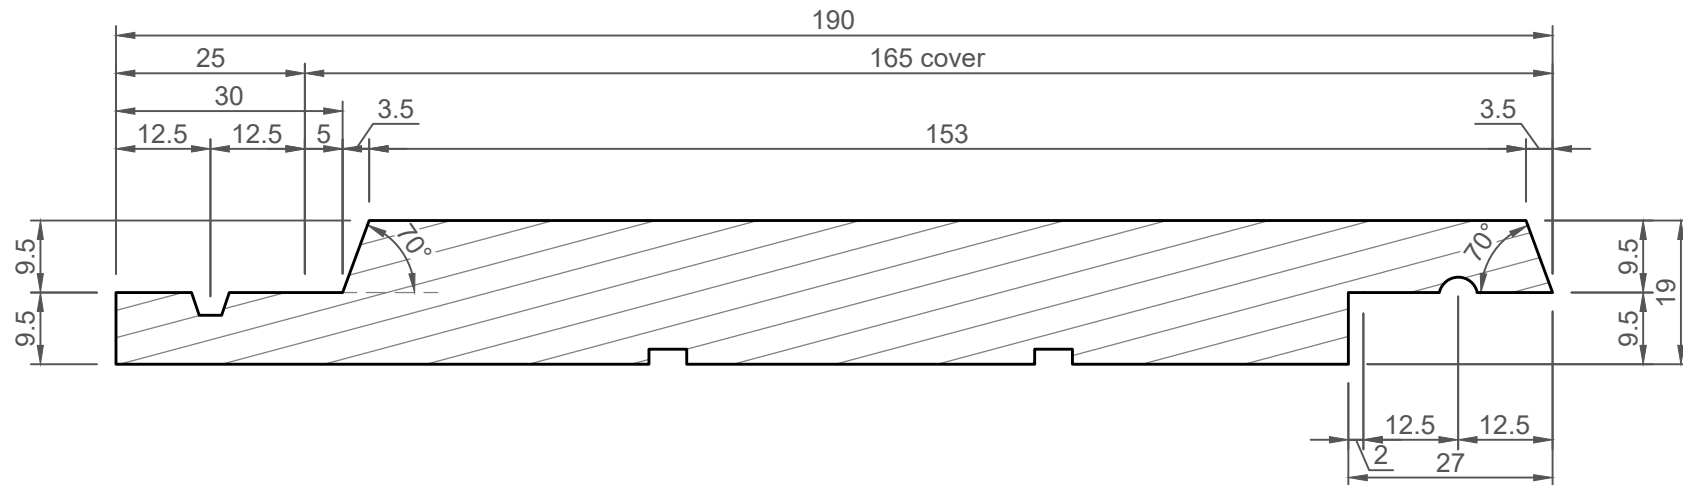

Note:
 1/ Weather grooves at lap may be different in size and shape to that shown
 2/ Shrinkage control grooves on the back may be different size, shape and position to that shown

HALSWELL TIMBER Your Timber Yard	Ph: 03 338 9199 Email: info@halswelltimber.co.nz Website: www.halswelltimber.co.nz 193 Halswell Road, Halswell, Christchurch P O Box 37172, Halswell, Christchurch 8245	Vertical Shiplap Weatherboard 70° Bevel 165mm Cover	1:1 @ A4	2020/02/10
			HTLVS7	