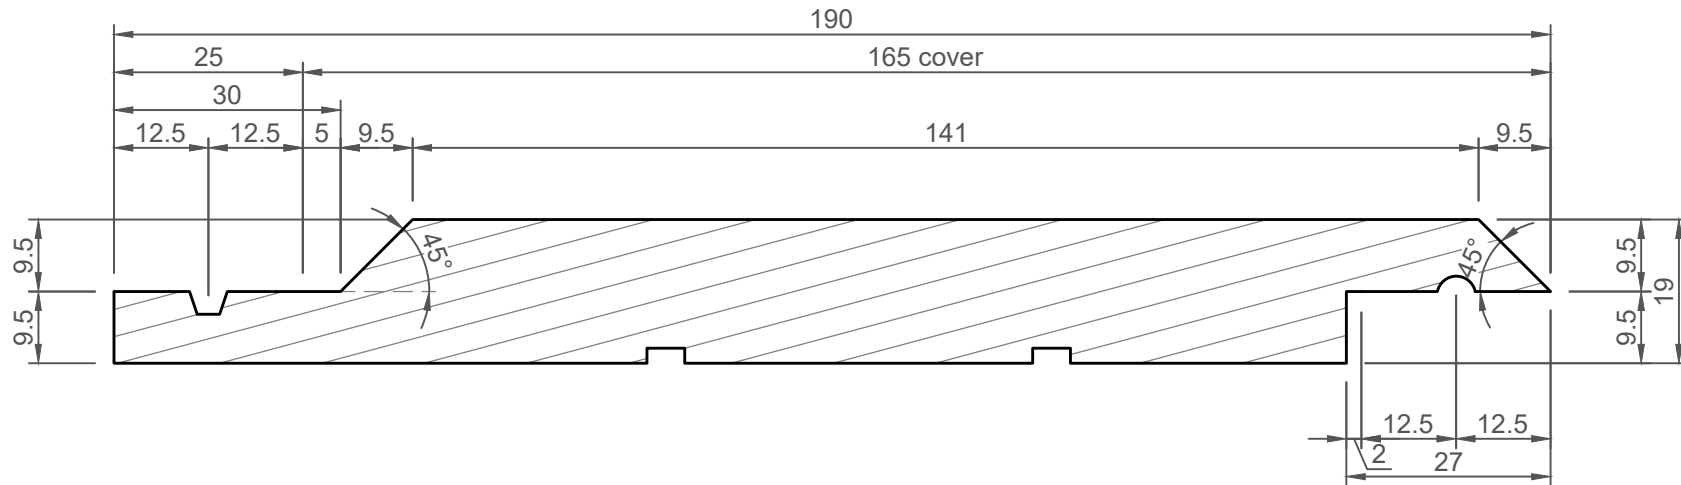

Note:  
 1/ Weather grooves at lap may be different in size and shape to that shown  
 2/ Shrinkage control grooves on the back may be different size, shape and position to that shown

<b>HALSWELL TIMBER</b> Your Timber Yard	Ph: 03 338 9199 Email: <a href="mailto:info@halswelltimber.co.nz">info@halswelltimber.co.nz</a> Website: <a href="http://www.halswelltimber.co.nz">www.halswelltimber.co.nz</a> 193 Halswell Road, Halswell, Christchurch P O Box 37172, Halswell, Christchurch 8245	<b>Vertical Shiplap Weatherboard</b> <b>45° Bevel</b> <b>165mm Cover</b>	1:1 @ A4	2020/02/10
			HTLVS6	