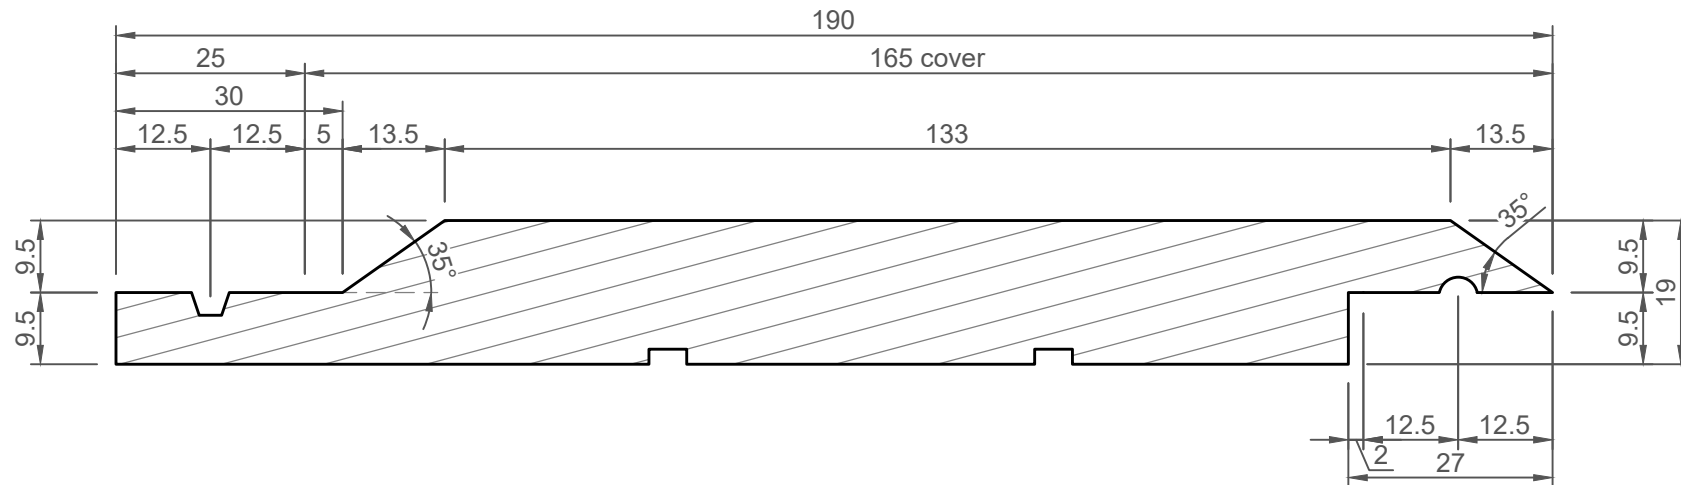

Note:
 1/ Weather grooves at lap may be different in size and shape to that shown
 2/ Shrinkage control grooves on the back may be different size, shape and position to that shown

HALSWELL TIMBER Your Timber Yard	Ph: 03 338 9199 Email: info@halswelltimber.co.nz Website: www.halswelltimber.co.nz 193 Halswell Road, Halswell, Christchurch P O Box 37172, Halswell, Christchurch 8245	Vertical Shiplap Weatherboard 5mm Negative 35° Bevel Detail 165mm Cover	1:1 @ A4	2020/02/10
			HTLVS5	