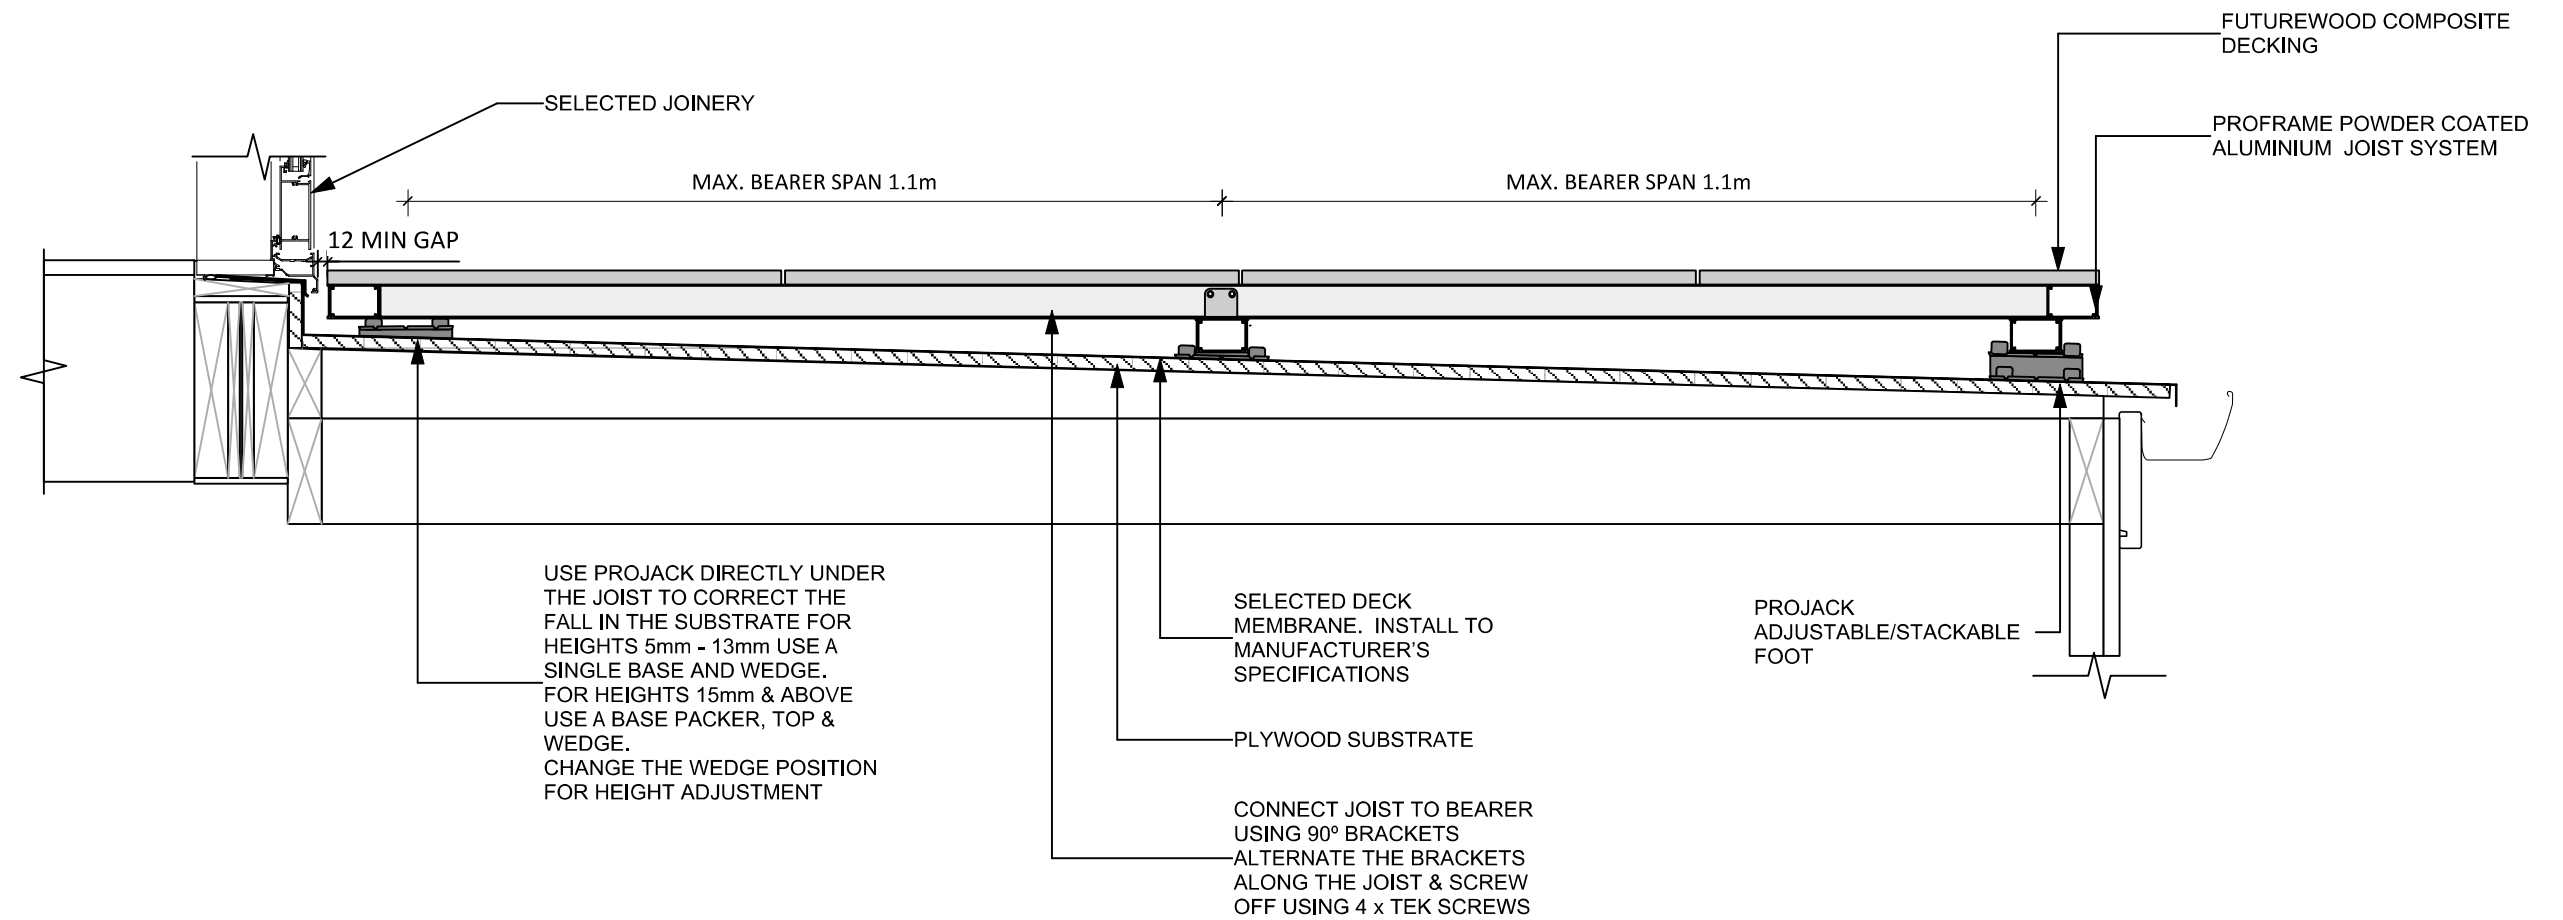

3D PERSPECTIVE - NTS

CROSS SECTION LOW HEIGHT EXTERNAL GUTTER