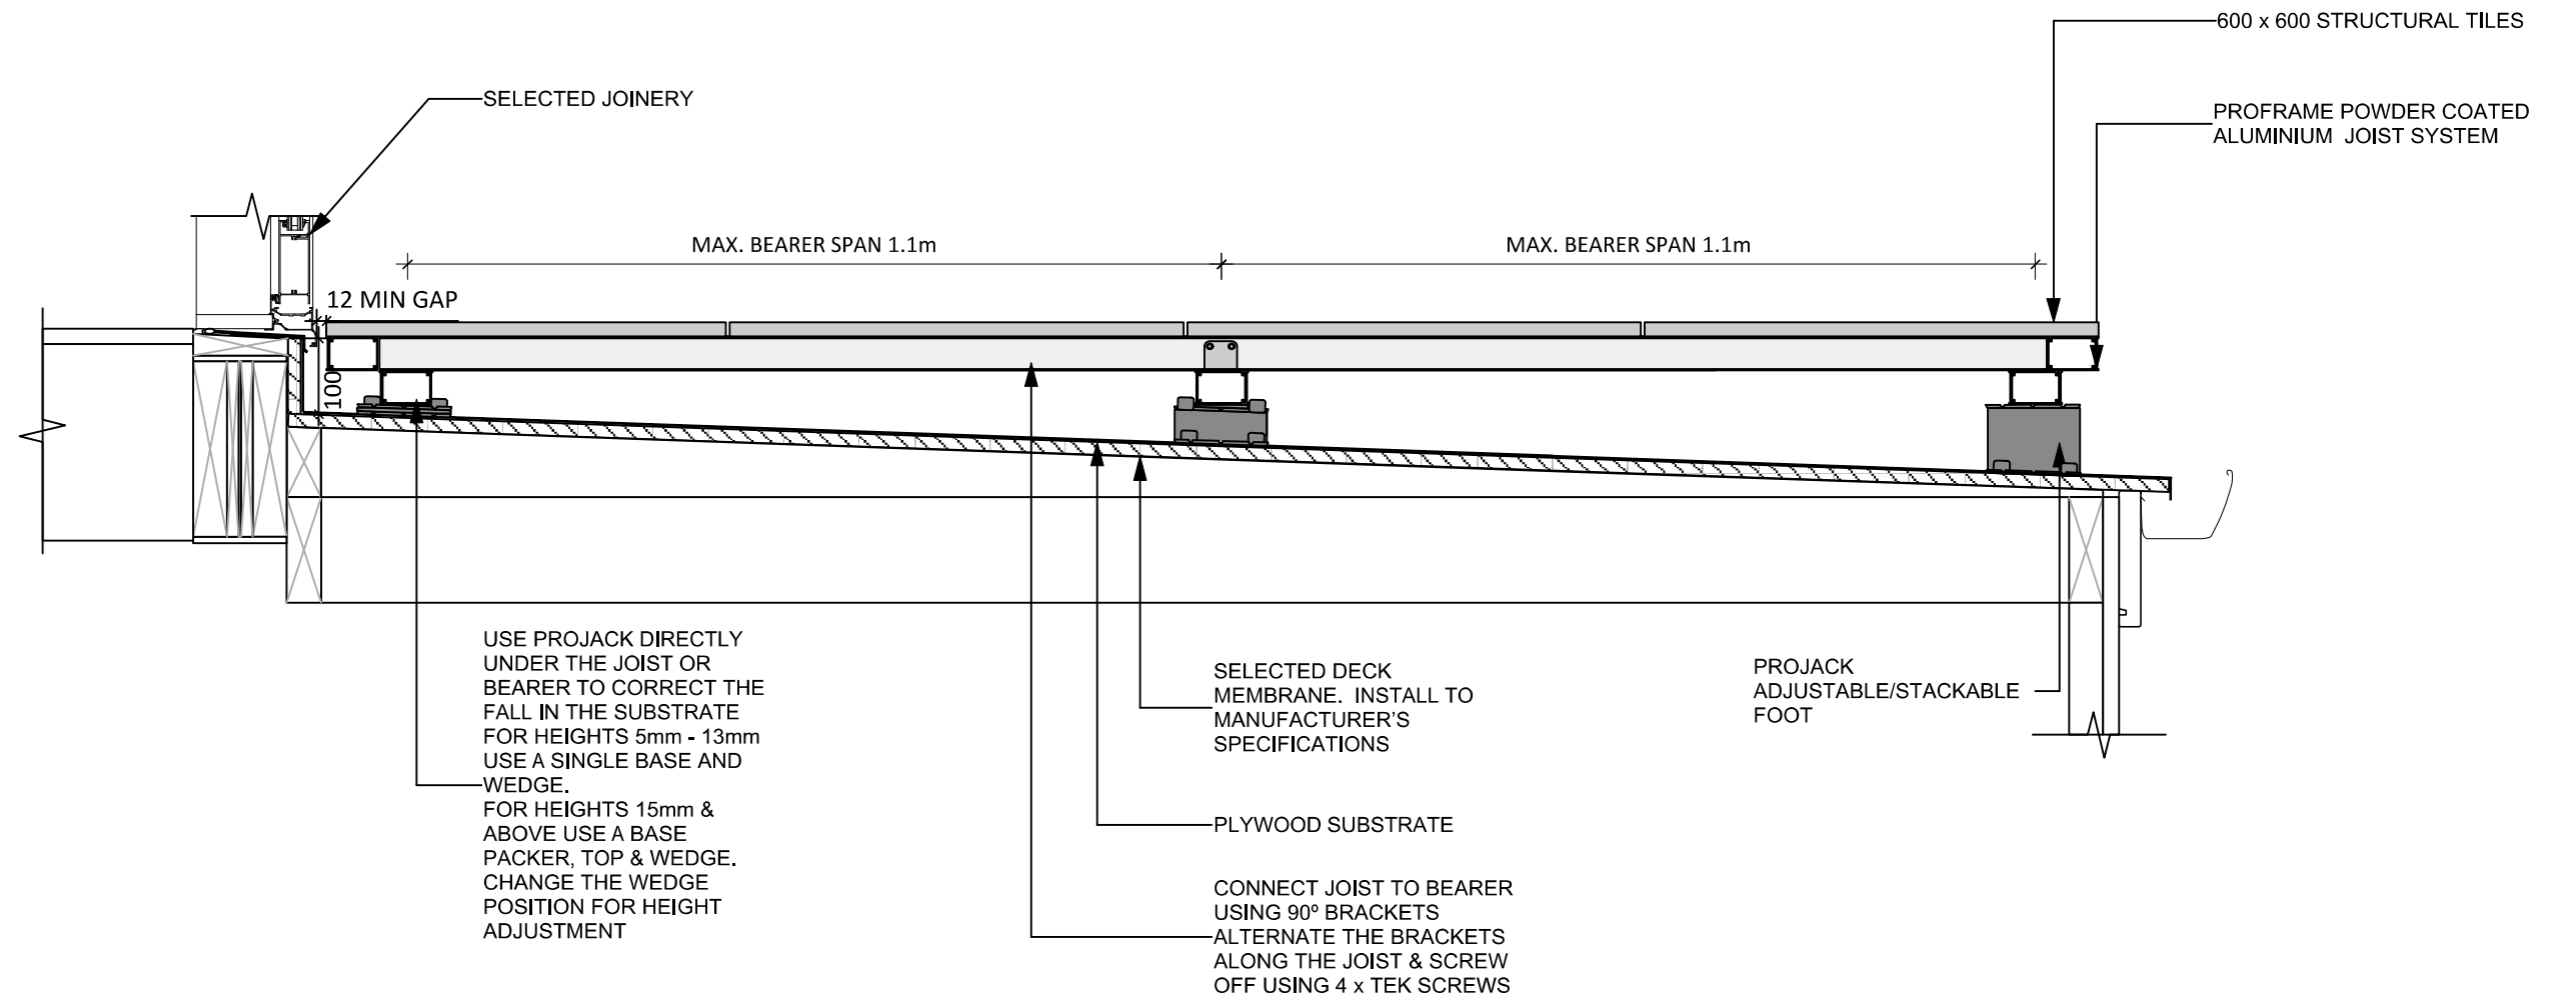

3D PERSPECTIVE - NTS

CROSS SECTION EXTERNAL GUTTER