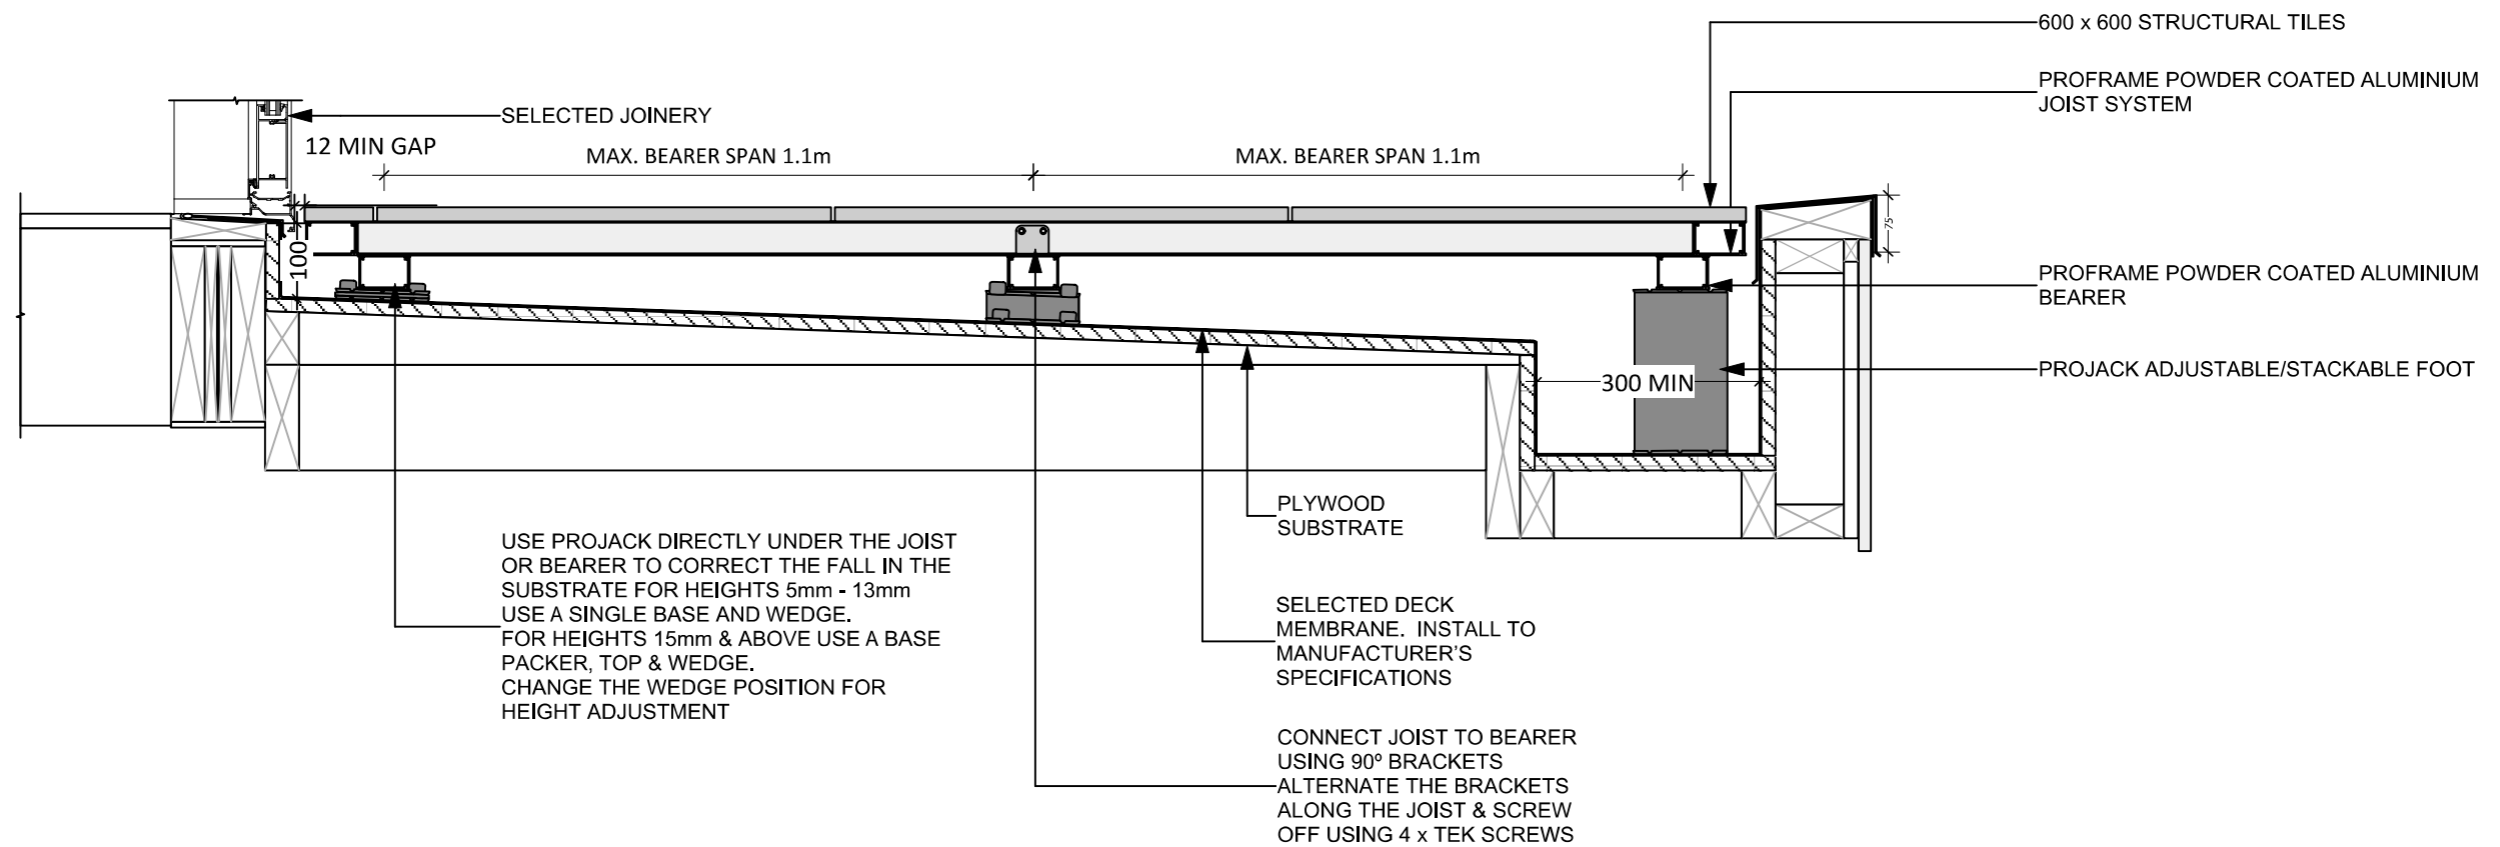

3D PERSPECTIVE - NTS

CROSS SECTION PARAPET WITH INTERNAL GUTTER