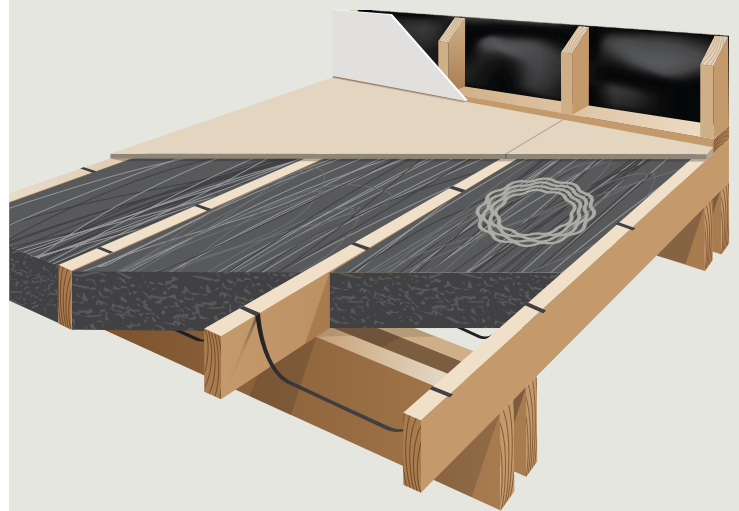

FEATURES

- Designed to not slump or lose loft
- Superior insulative performance
- Easy to install, manufactured to fit
- Environmentally responsible product
- Naturally safe to handle & healthy in the home
- Proprietary installation system
- Excellent acoustic barrier qualities

DESCRIPTION

Designed to be installed from above prior to sheet flooring, held by friction fit and Terra Lana's proprietary cradle-strap fastening system.

Terra Lana Drop In Floor Insulation is dense, semi-rigid and highly resistant to slumping, creating a wind-proof layer that fills the underfloor voids leaving no gaps.

The wool component provides optimal thermal insulation, while also transmitting moisture away from the building and remaining effective even in damp underfloor conditions.

Terra Lana is locally manufactured from predominantly natural and recycled materials and is safe and easy to handle, providing an overall product solution to meet modern environmental compliance demands.

COMPLIANCE

- BRANZ APPRAISED. Appraisal 682 [2022]
- DECLARE RED LIST FREE. Certified toxin free
- GREENGUARD. Indoor air quality test approved
- HOMESTAR/GREENSTAR. Credits available
- EPD (in process for mid 2024 completion)
- QUALITY ASSURANCE. 50 year warranty

SPEC ASSIST

- Masterspec
- Smart Spec
- Design Navigator
- H1 Reports & spec writing

Contact: spec@terralana.co.nz

SPECIFICATIONS

R-VALUE	THICKNESS	CENTRES	BALE CONTAINS	M² PER BALE	CODE
NEW BUILD DROP IN UNDERFLOOR – Install from above with propriety fastening system, prior to sheet flooring					
R2.7	110mm	400mm	8 x 1.2m x 365mm	3.50 m²	DIF.110.365
R3.2	140mm	400mm	8 x 1.2m x 365mm	3.50 m²	DIF.140.365

0800 485 262 | sales@terralana.co.nz | terralana.co.nz