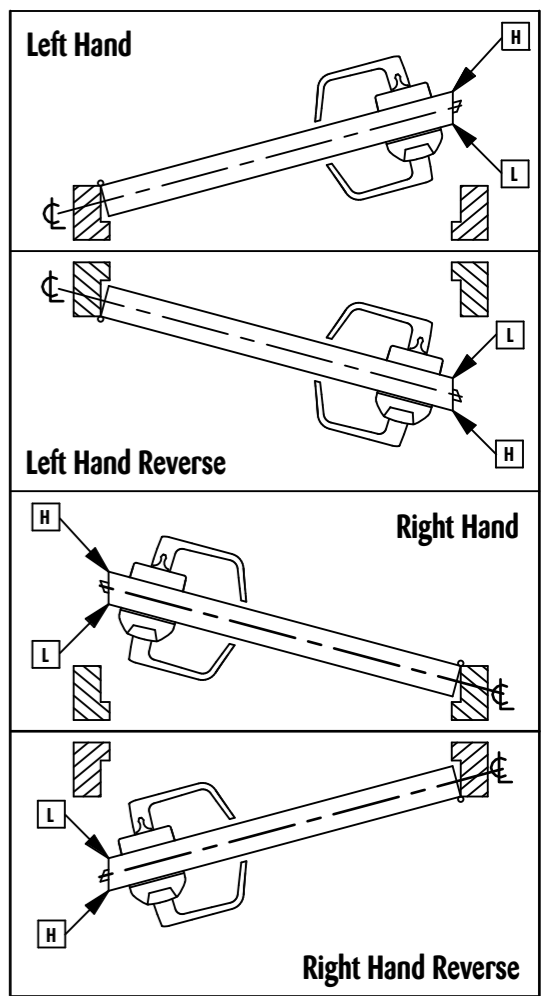

Handing and Bevel
 [H] High Bevel [L] Low Bevel

E-PLEX® 2000
2 3/8" (60 mm) Backset

2941 Indiana Avenue
 Winston-Salem, NC 27105 USA
 Tel: (800) 849-8324 (336) 725-1331
 Fax: (800) 346-9640 (336) 725-3269