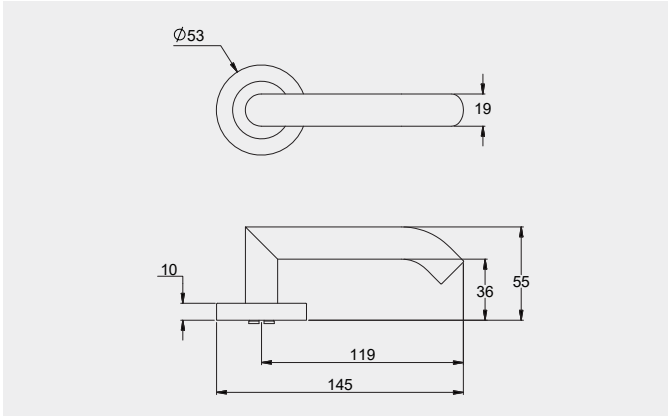

Urban 4000 series

Round rose

4300/81T

4300/82T