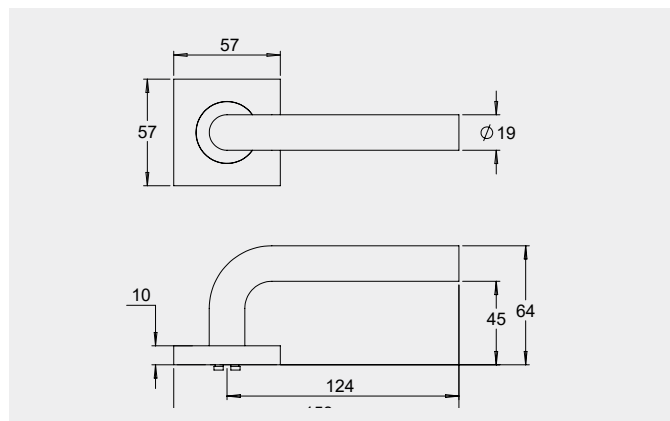

Coastal 4000 series

Square rose

4400/40

4400/45

4400/55

4400/70