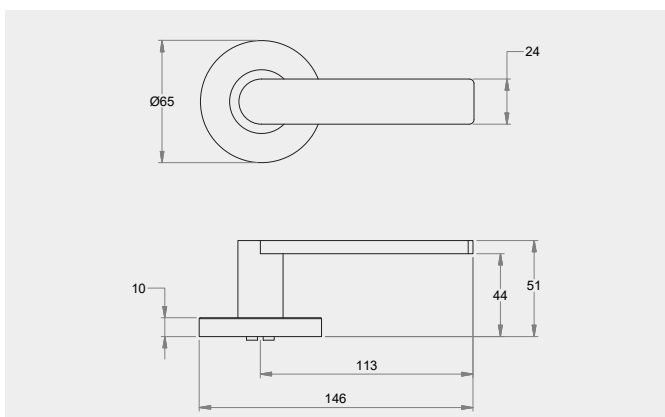

Vision 8600 series

Round rose

8600/16