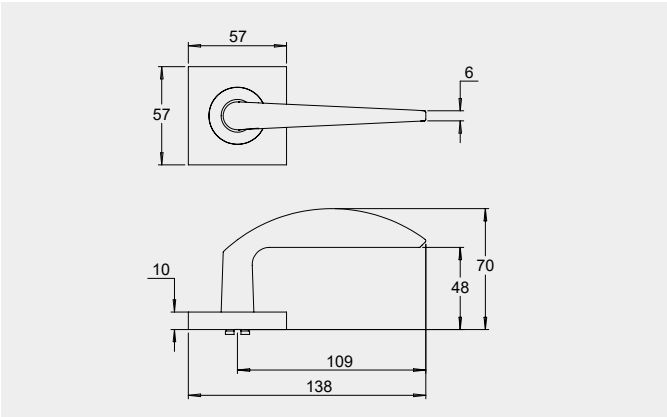

Coastal 4000 series

Square rose

4400/20

4400/21