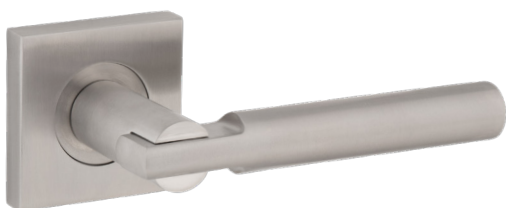

Coastal 4000 series

Square rose

4400/100

4400/101

4400/105

4400/110