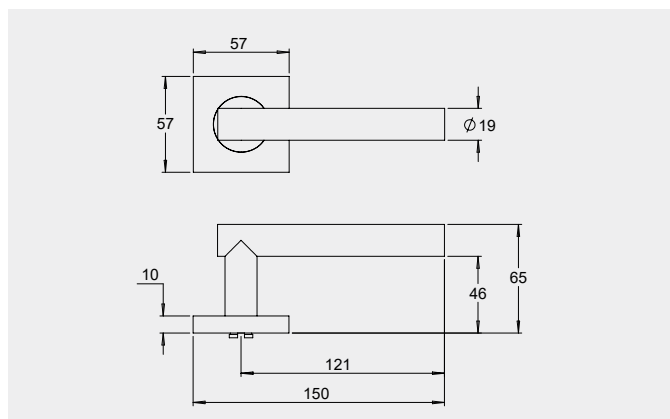

Urban 4000 series

Square rose

4400/27T

4400/40T

4400/55T