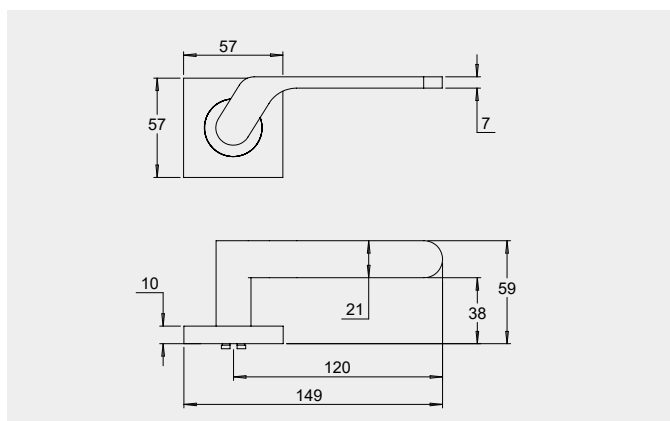

Coastal 4000 series

Square rose

4400/114