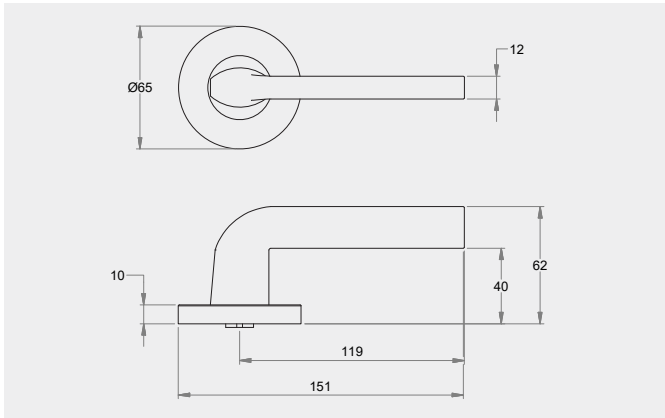

Vision 8600 series

Round rose

8600/1