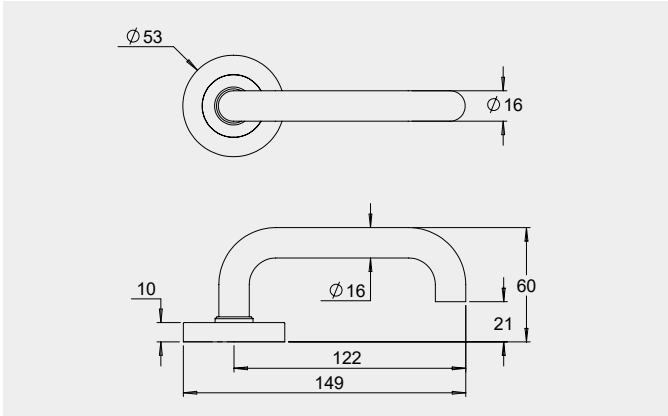

4300/80T

4300/70T