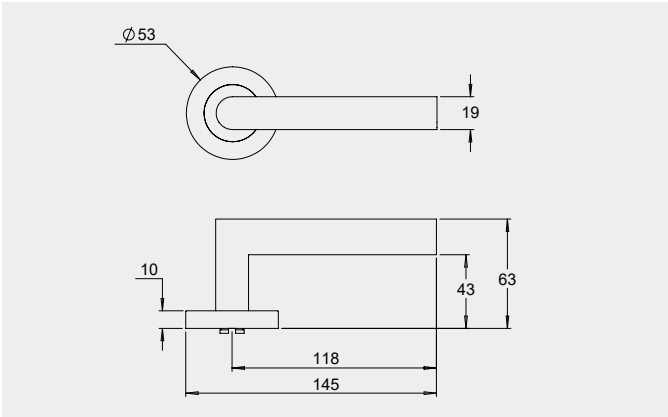

Coastal 4000 series

Round rose

4300/75

4300/80