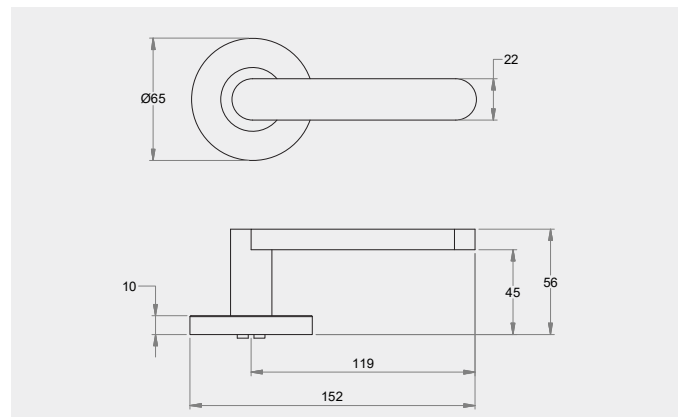

Vision 8600 series

Round rose

8600/9