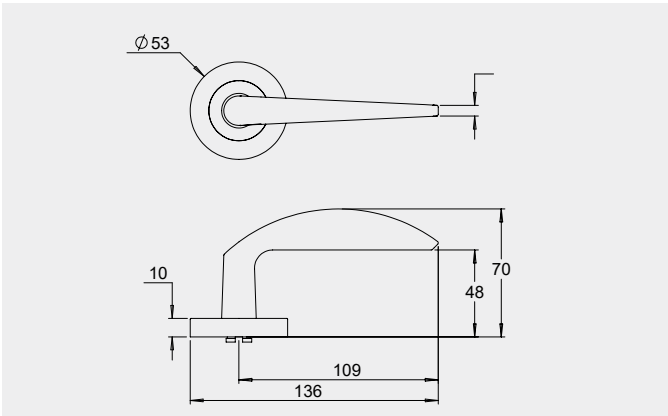

Coastal 4000 series

Round rose

4300/20

4300/21