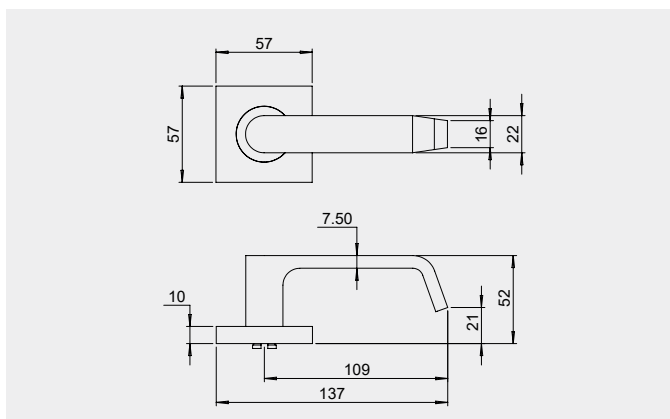

Coastal 4000 series

Square rose

4400/34

4400/36

4400/37

4400/39