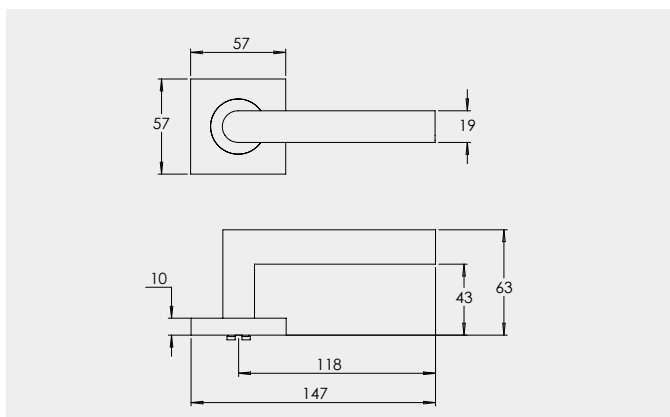

Coastal 4000 series

Square rose

4400/75

4400/80

4400/85

4400/90