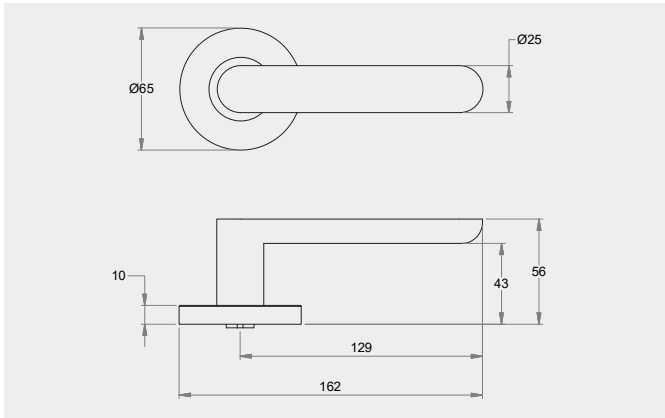

Vision 8600 series

Round rose

8600/17