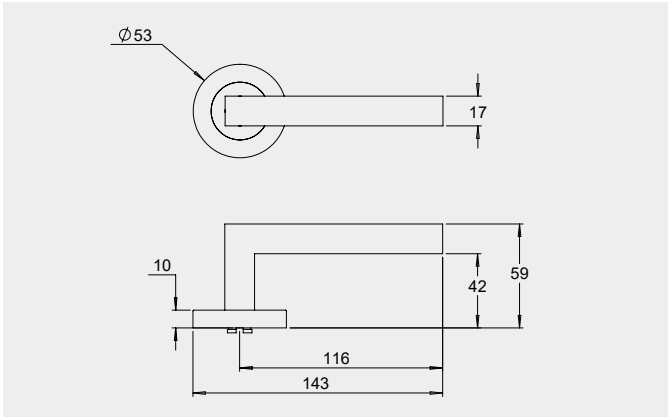

Coastal 4000 series

Round rose

4300/75

4300/80