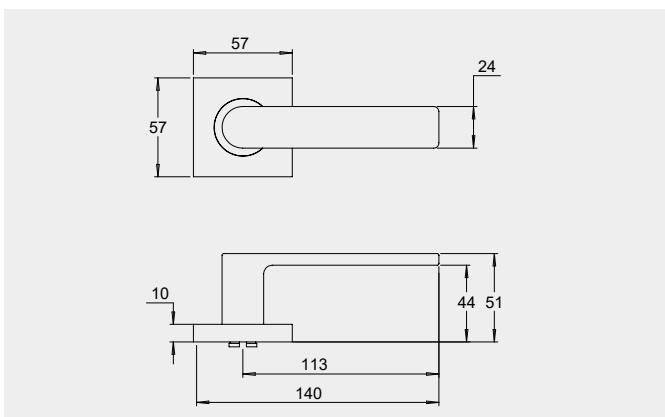

Vision 8000 series

Square rose

8400/16