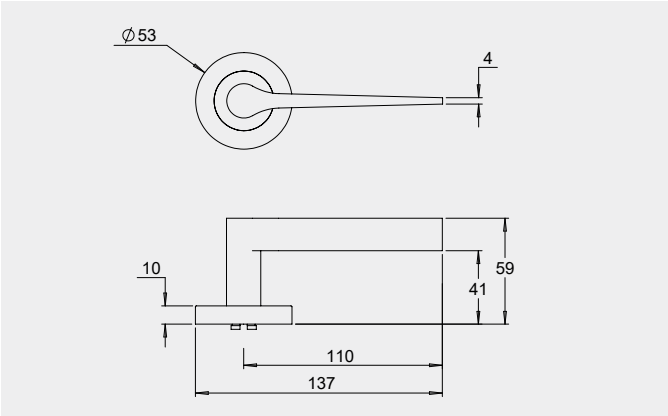

4300/37

Coastal 4000 series

Round rose

4300/34