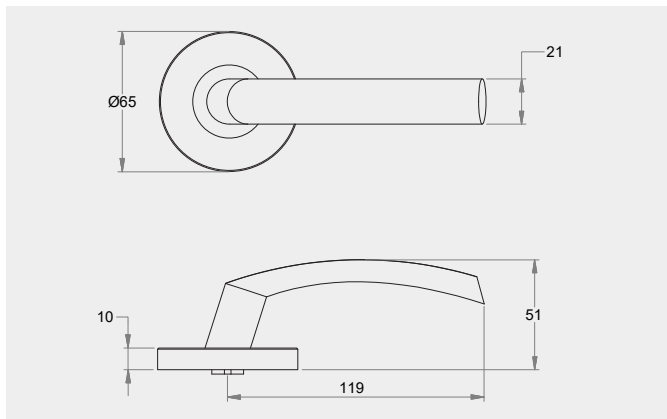

Dimensions

65mm diameter rose, 10mm thick with 41mm fixing centres..

Fixings

Designed with a through fixing and perforated screws to allow a quicker installation. Fixings can be in a horizontal or vertical pattern.

8600/17

8600/18

8600/24

8600/26

Vision 8600 series

Round rose

8600/28

Vision series