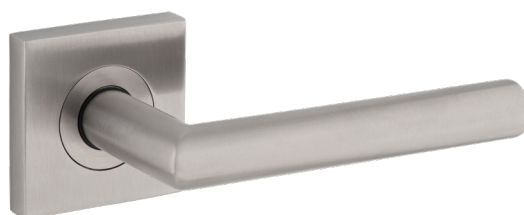

Coastal 4000 series

Square rose

4400/75

4400/80

4400/85

4400/90