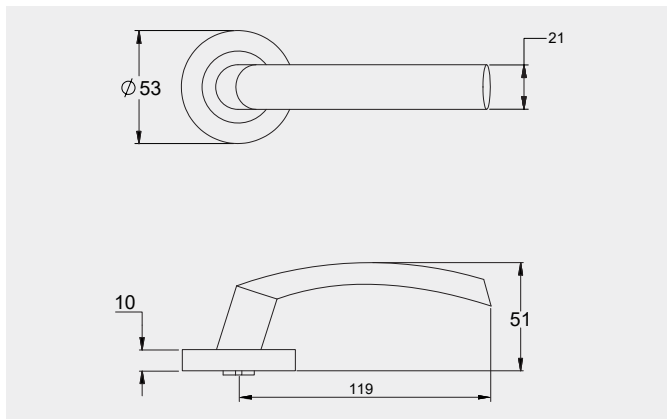

Dimensions

Round rose: 53mm diameter rose, 10mm thick with 41mm fixing centres.

Square rose: 57mm x 57mm, 10mm thick with 41mm fixing centres.

Fixings

Designed with a through fixing and perforated screws to allow a quicker installation. Fixings can be in a horizontal or vertical pattern.

Round rose

8300/17

8300/18

8300/24

8300/26

Vision 8000 series

Round rose

8300/28

Dimensions

65mm diameter rose, 10mm thick with 41mm fixing centres..

Fixings

Designed with a through fixing and perforated screws to allow a quicker installation. Fixings can be in a horizontal or vertical pattern.