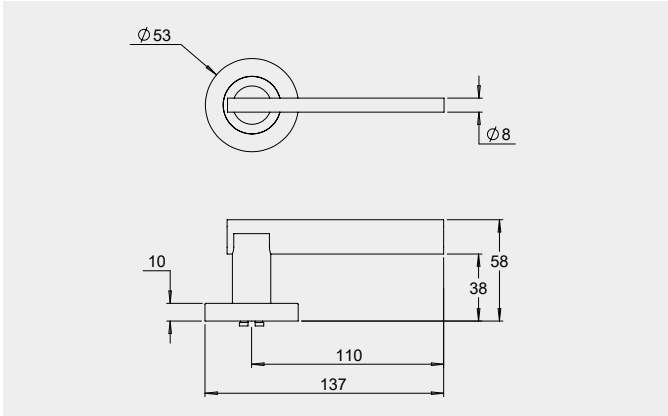

4300/39

4300/36