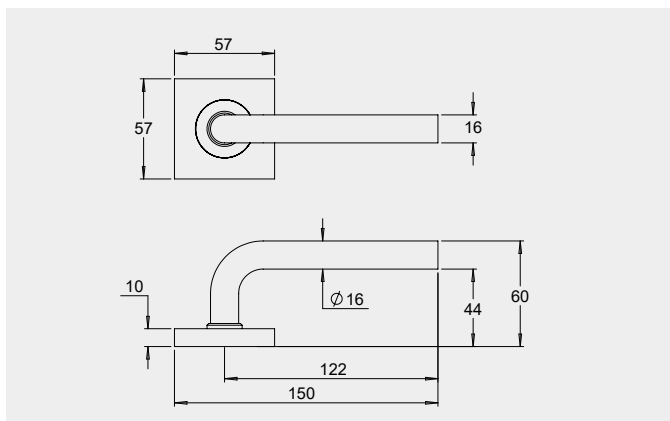

Coastal 4000 series

Square rose

4400/40

4400/45

4400/55

4400/70