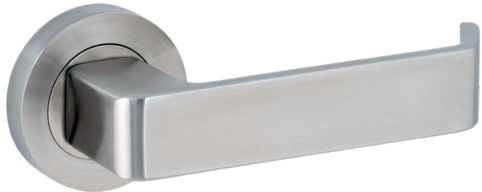

Coastal 4000 series

Round rose

4300/34

4300/36