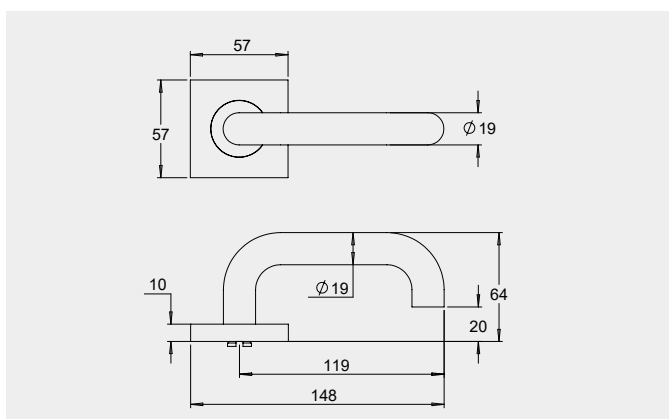

Urban 4000 series

Square rose

4400/75T