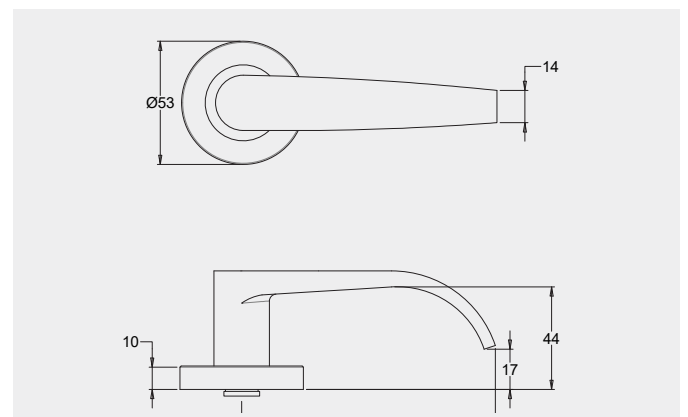

Dimensions

Round rose: 53mm diameter rose, 10mm thick with 41mm fixing centres.

Square rose: 57mm x 57mm, 10mm thick with 41mm fixing centres.

Fixings

Designed with a through fixing and perforated screws to allow a quicker installation. Fixings can be in a horizontal or vertical pattern.

Round rose

8300/17

8300/18

8300/24

8300/26

Vision 8000 series

Round rose

8300/28

Dimensions

65mm diameter rose, 10mm thick with 41mm fixing centres..

Fixings

Designed with a through fixing and perforated screws to allow a quicker installation. Fixings can be in a horizontal or vertical pattern.