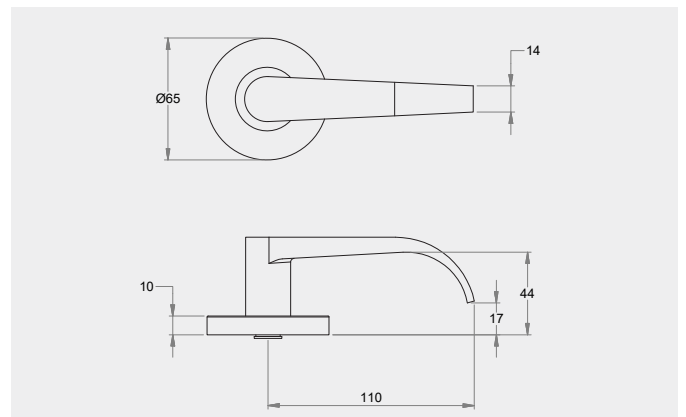

Dimensions

65mm diameter rose, 10mm thick with 41mm fixing centres..

Fixings

Designed with a through fixing and perforated screws to allow a quicker installation. Fixings can be in a horizontal or vertical pattern.

8600/17

8600/18

8600/24

8600/26

Vision 8600 series

Round rose

8600/28

Vision series