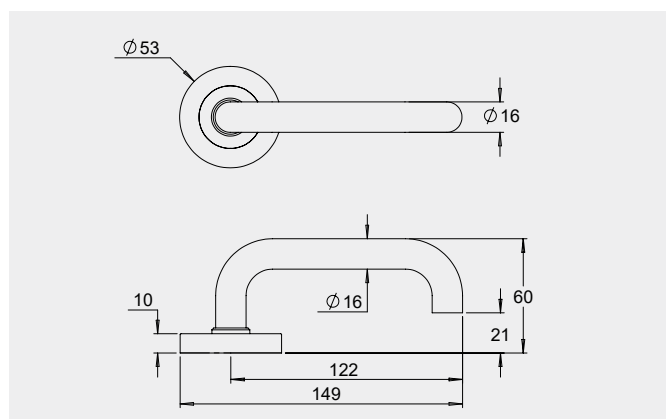

Coastal 4000 series

Round rose

4300/40

4300/45