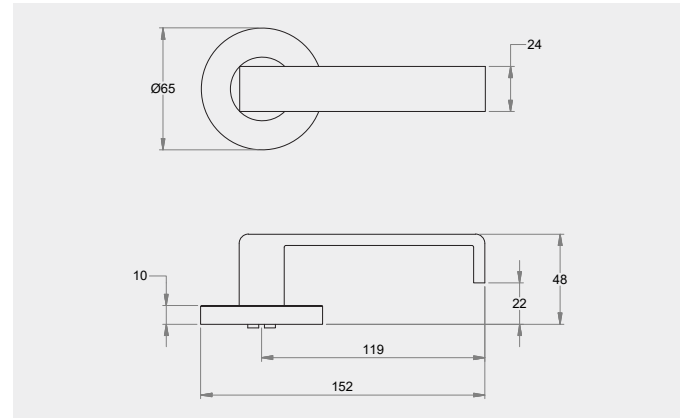

Vision 8600 series

Round rose

8600/12