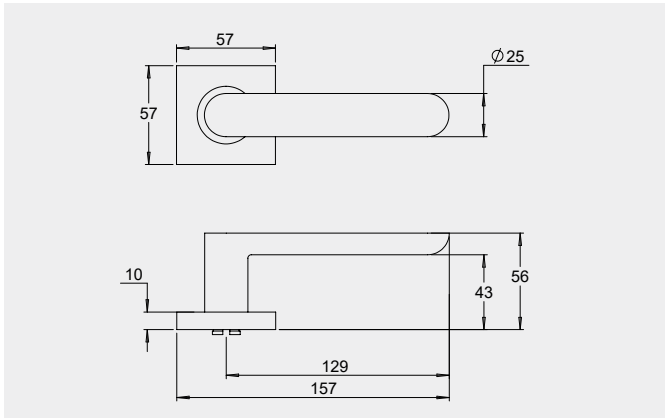

8400/10

8400/12

8400/14

8400/16

Vision 8000 series

Square rose

8400/17

8400/18

Dimensions

65mm diameter rose, 10mm thick with 41mm fixing centres..

Fixings

Designed with a through fixing and perforated screws to allow a quicker installation. Fixings can be in a horizontal or vertical pattern.