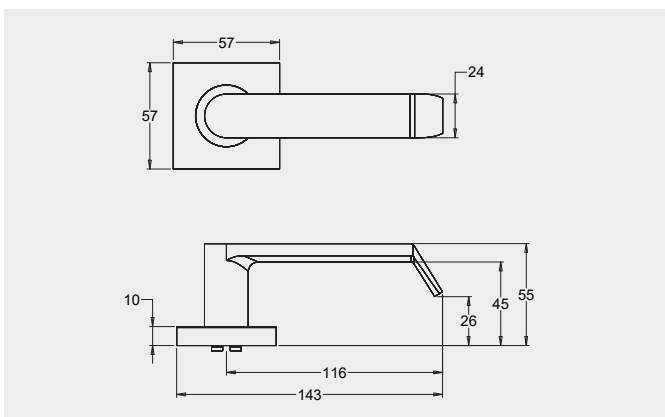

Vision 8000 series

Square rose

8400/17

8400/18

8400/24

8400/26