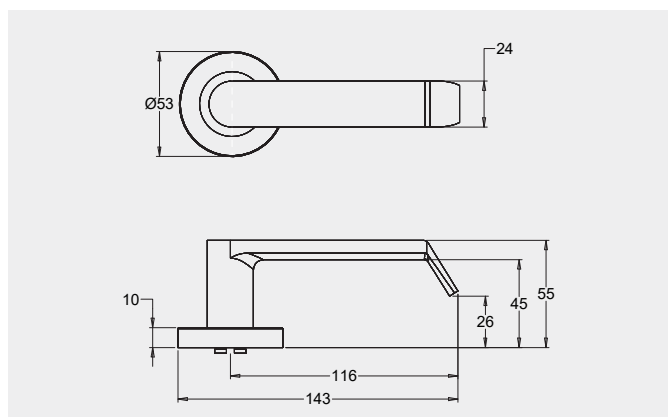

Vision 8000 series

Round rose

8300/17

8300/18