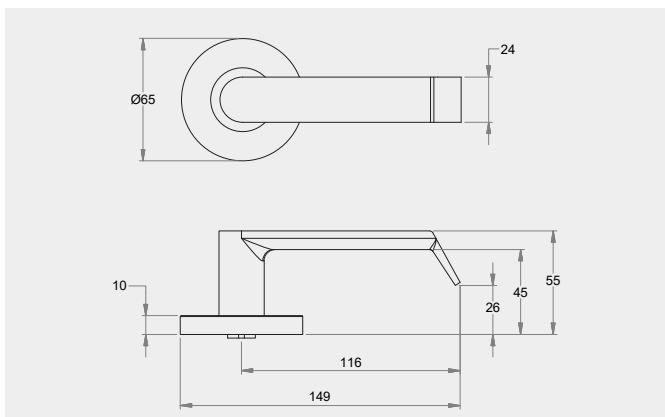

Vision 8600 series

Round rose

8600/24