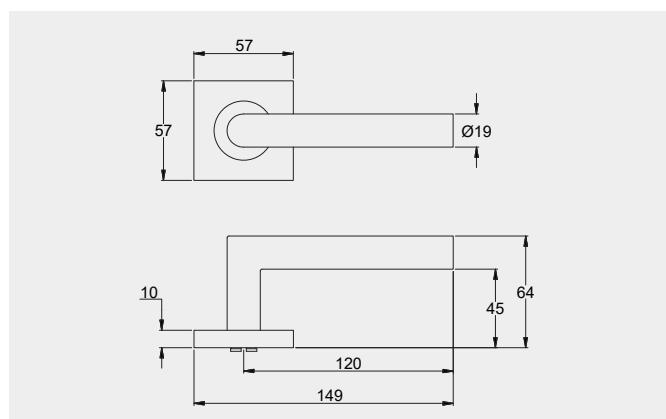

Urban 4000 series

Square rose

4400/80T