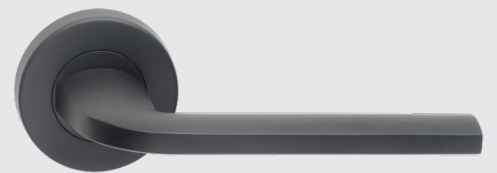

Lever on rose door furniture

Table of contents

4	Stainless Steel and Sustainability
6	Door Handing Chart

7 Coastal 4000 Series Solid 316 Stainless Steel

9	4000 Round Rose
15	4000 Square Rose
29	Escutcheons and Turns