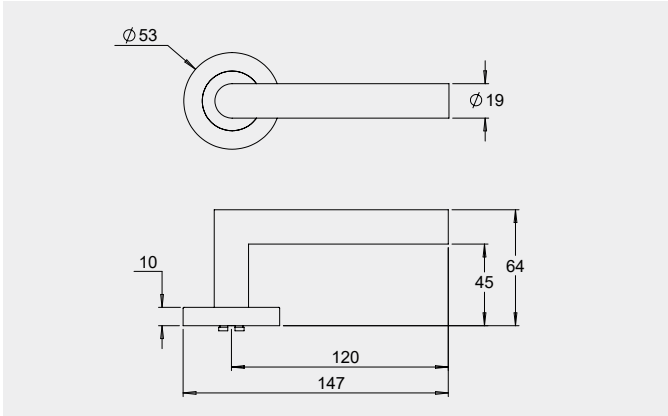

4300/90

4300/80