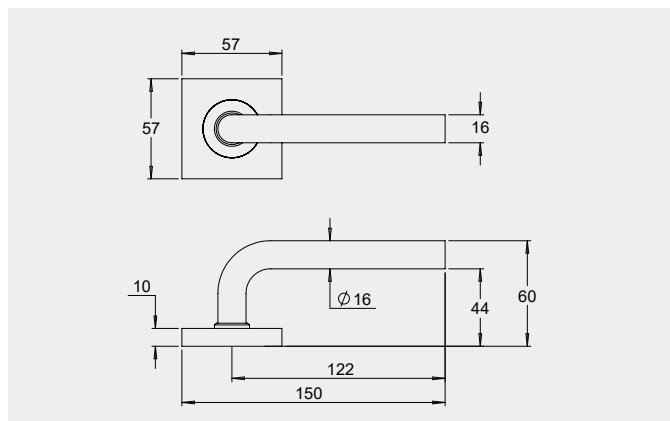

Urban 4000 series

Square rose

4400/27T

4400/40T