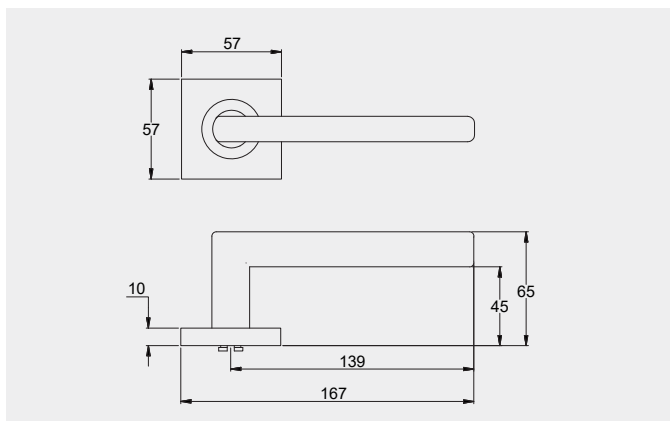

Urban 4000 series

Square rose

4400/27T