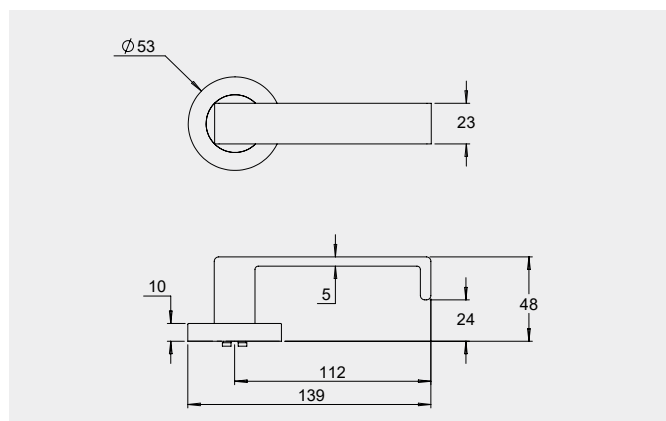

4300/110

4300/101