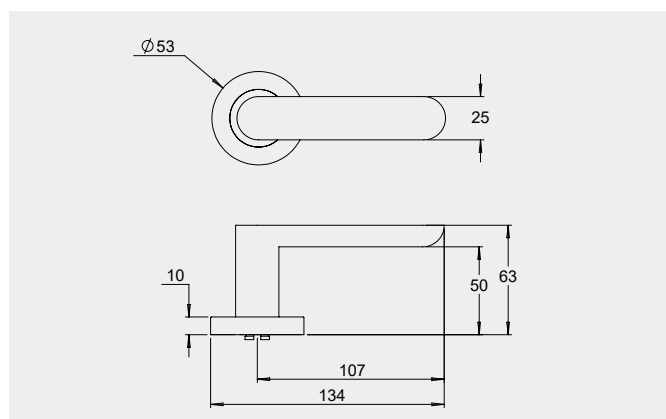

Coastal 4000 series

Round rose

4300/100

4300/101