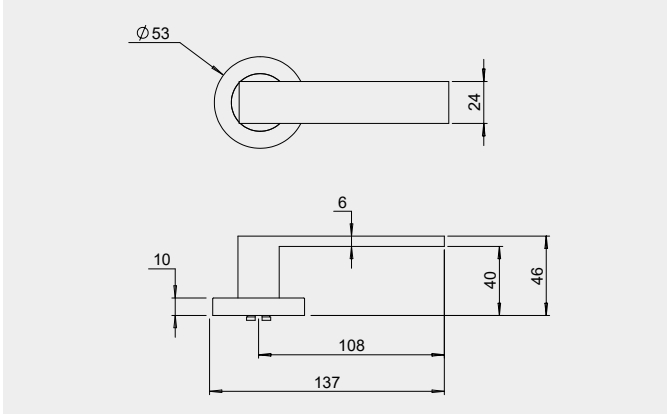

Coastal 4000 series

Round rose

4300/120