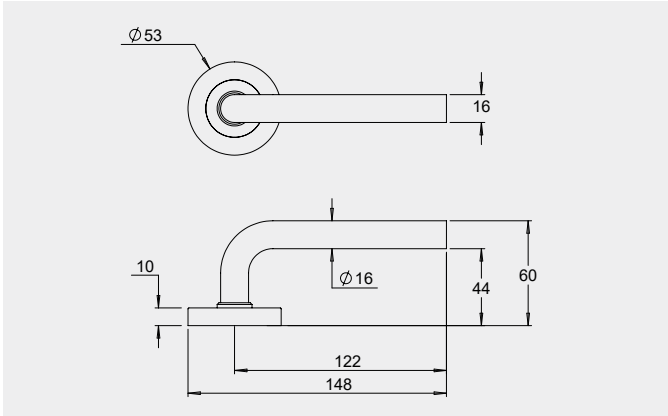

4300/55T

4300/40T