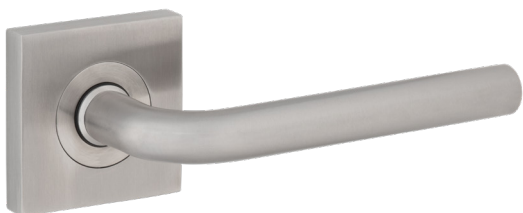

Coastal 4000 series

Square rose

4400/40