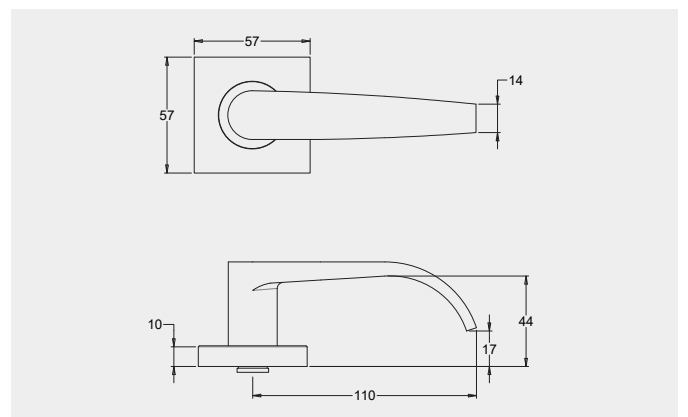

Vision 8000 series

Square rose

8400/17

8400/18

8400/24

8400/26