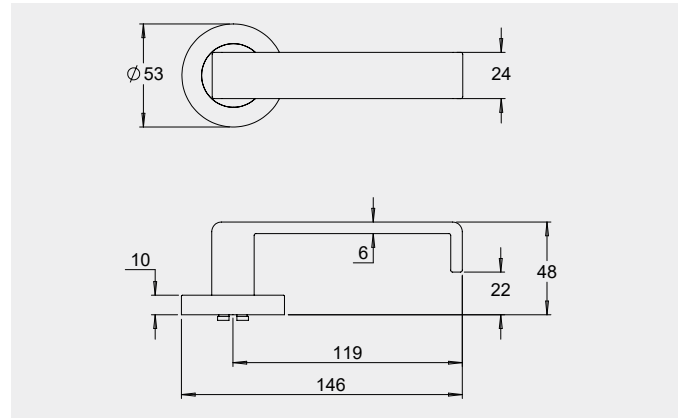

8300/16

8300/12