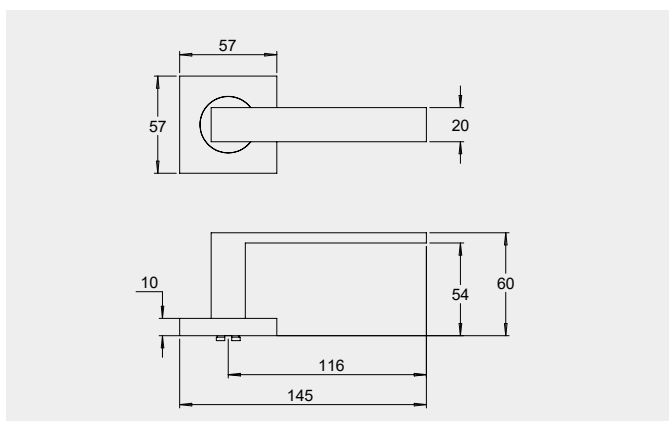

Coastal 4000 series

Square rose

4400/100

4400/101

4400/105

4400/110