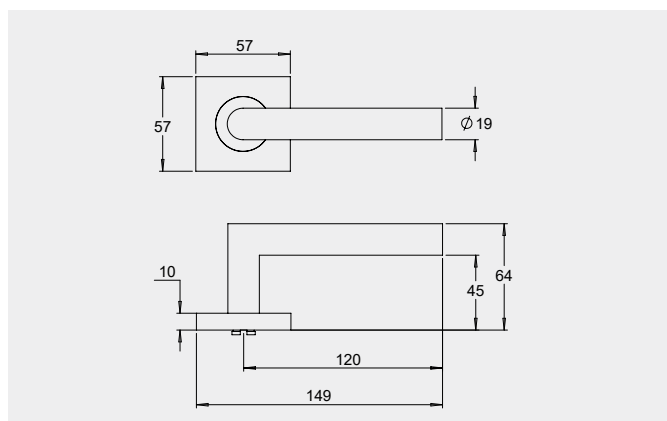

Coastal 4000 series

Square rose

4400/75

4400/80

4400/85

4400/90