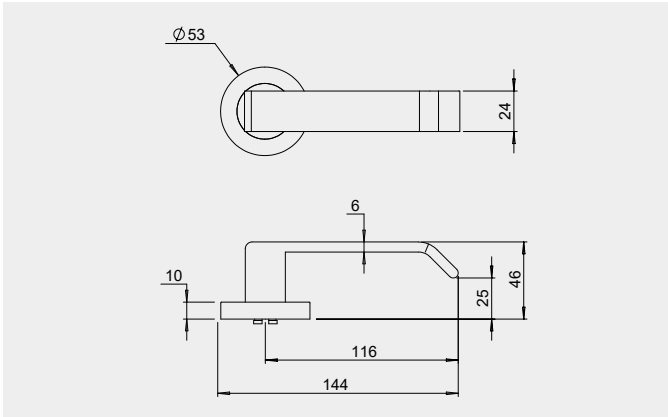

Coastal 4000 series

Round rose

4300/34

4300/36