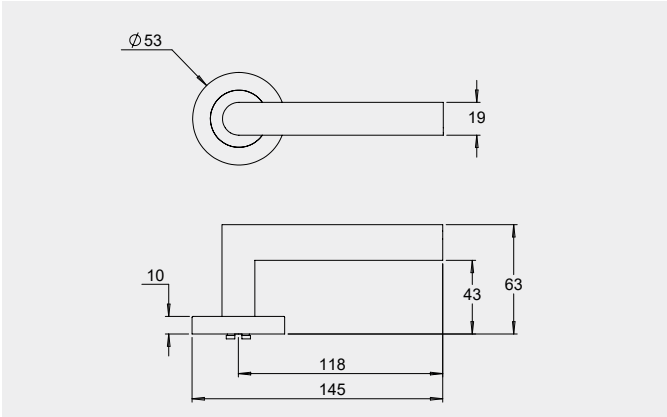

Urban 4000 series

Round rose

4300/81T

4300/82T