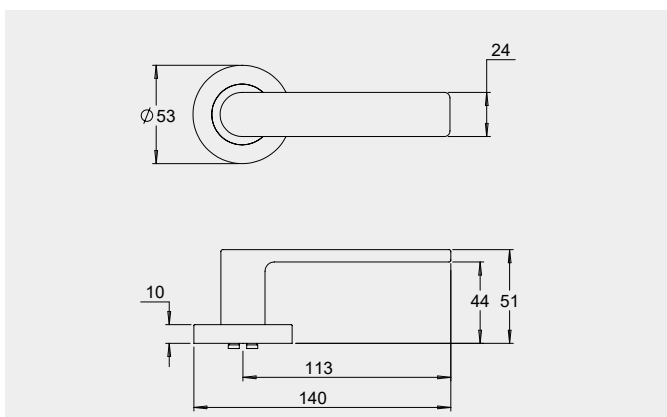

Vision 8000 series

Round rose

8300/10

8300/12