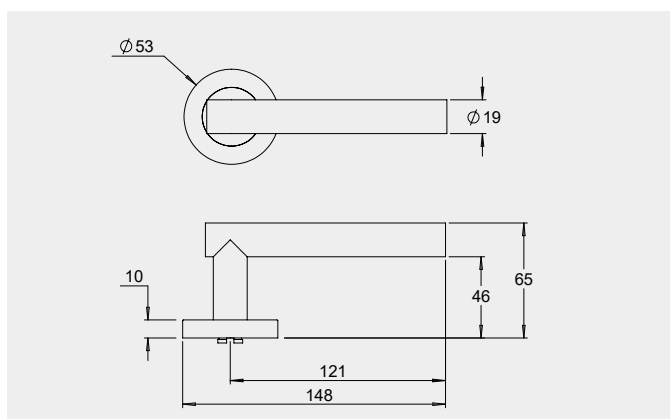

Coastal 4000 series

Round rose

4300/40

4300/45