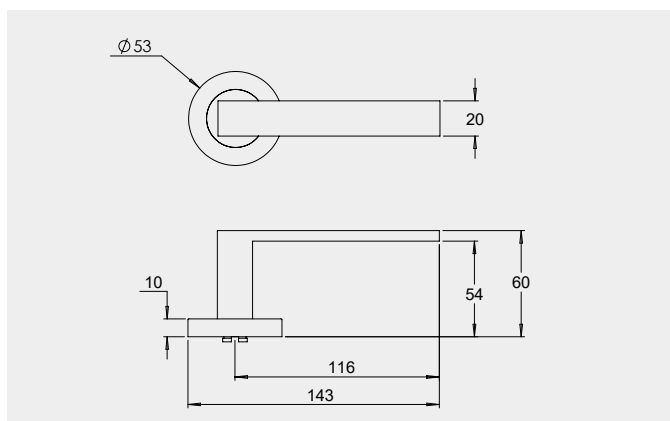

4300/105

Coastal 4000 series

Round rose

4300/100