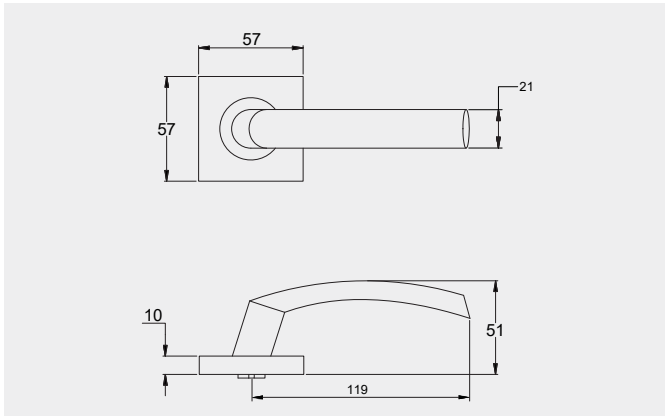

Vision 8000 series

Square rose

8400/28