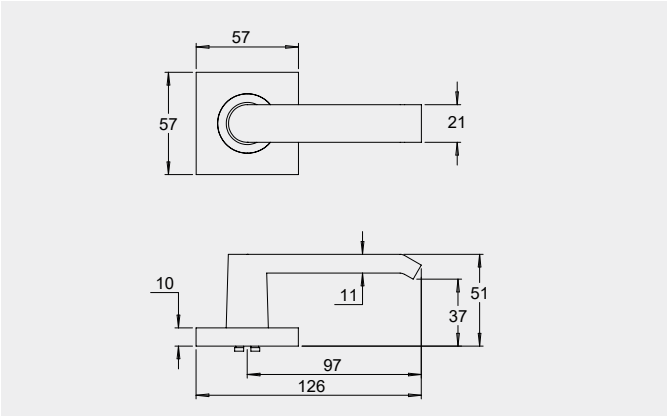

4400/25

4400/21