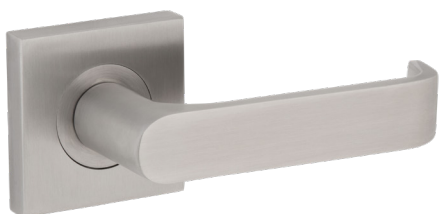

Coastal 4000 series

Square rose

4400/34

4400/36

4400/37

4400/39