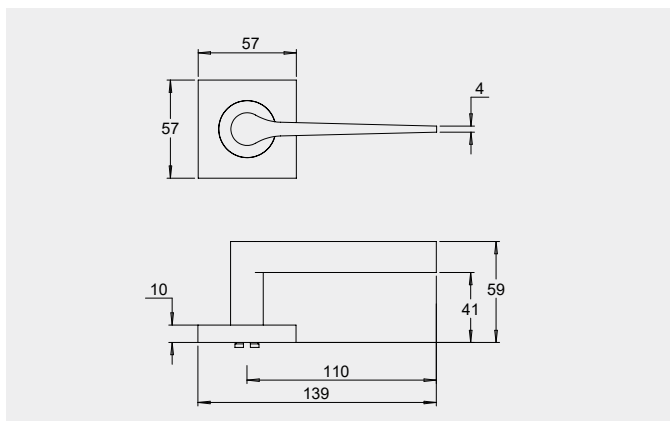

Coastal 4000 series

Square rose

4400/34

4400/36

4400/37

4400/39