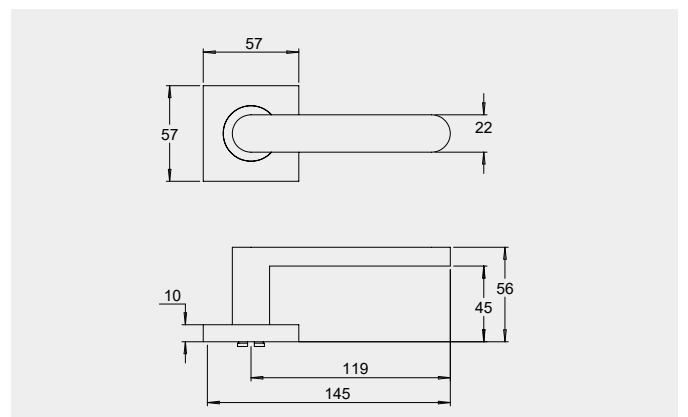

Vision 8000 series

Square rose

8400/1

8400/6

8400/8

8400/9

Vision 8000 series

Square rose

Dimensions

65mm diameter rose, 10mm thick with 41mm fixing centres..

Fixings

Designed with a through fixing and perforated screws to allow a quicker installation. Fixings can be in a horizontal or vertical pattern.