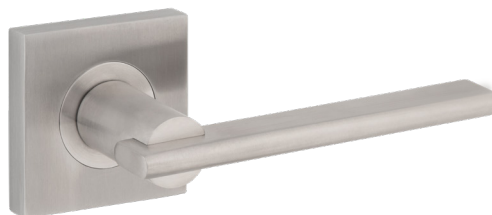

Coastal 4000 series

Square rose

4400/34

4400/36

4400/37

4400/39