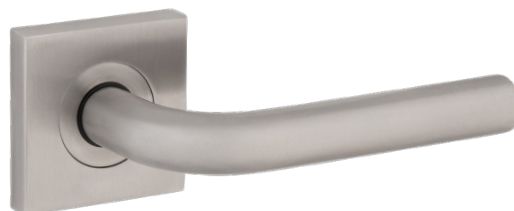

Coastal 4000 series

Square rose

4400/40

4400/45

4400/55

4400/70