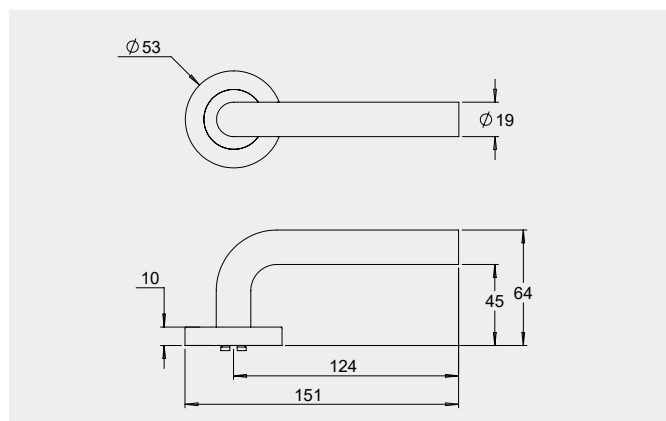

4300/70

4300/45