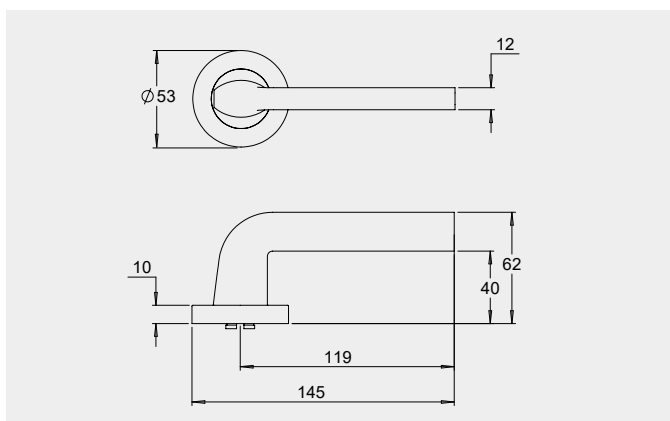

Vision 8000 series

Round rose

8300/1