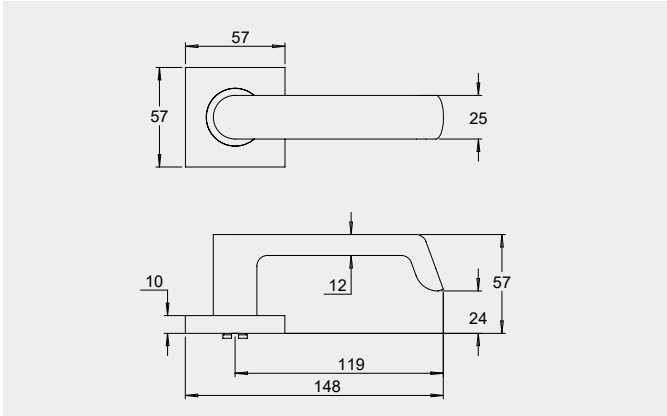

4400/32

4400/21