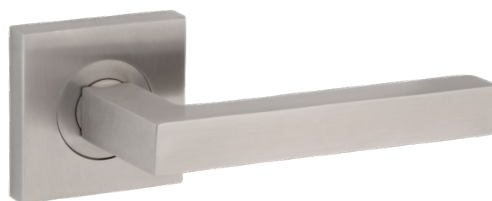

Coastal 4000 series

Square rose

4400/75

4400/80

4400/85

4400/90