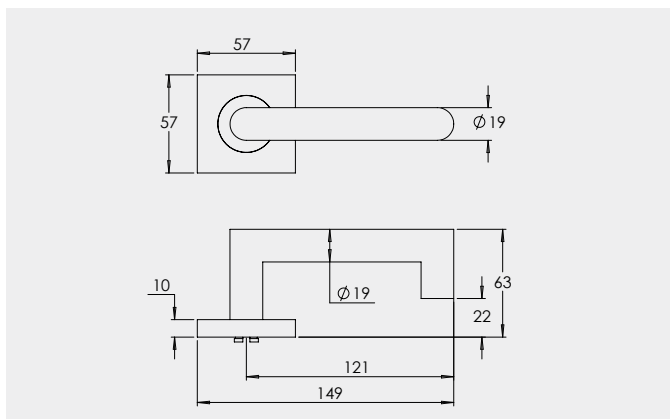

Urban 4000 series

Square rose

4400/81T

4400/82T

4400/85T