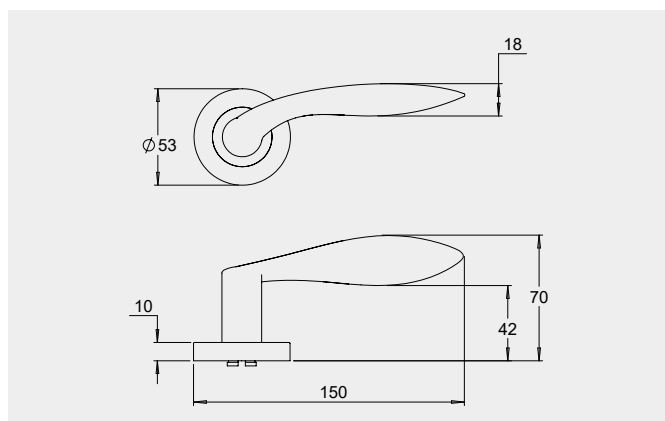

Vision 8000 series

Round rose

8300/1

8300/6

8300/8

8300/9