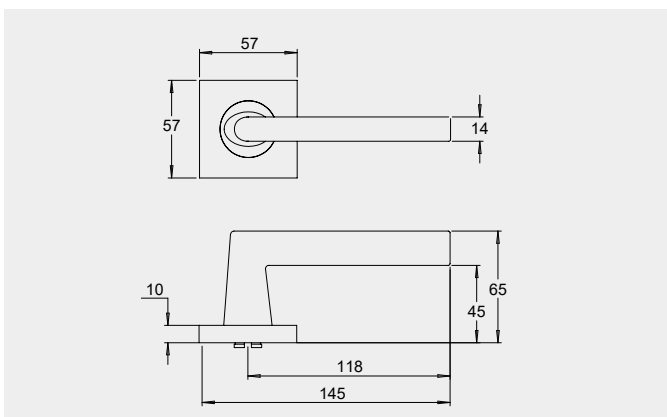

Vision 8000 series

Square rose

8400/1

8400/6

8400/8

8400/9