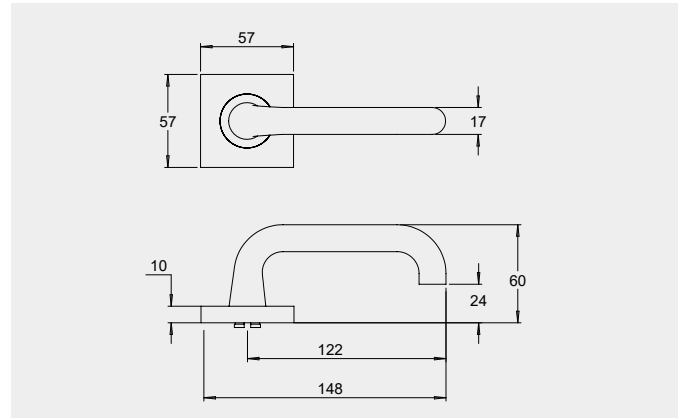

Vision 8000 series

Square rose

8400/17

8400/18

8400/24

8400/26