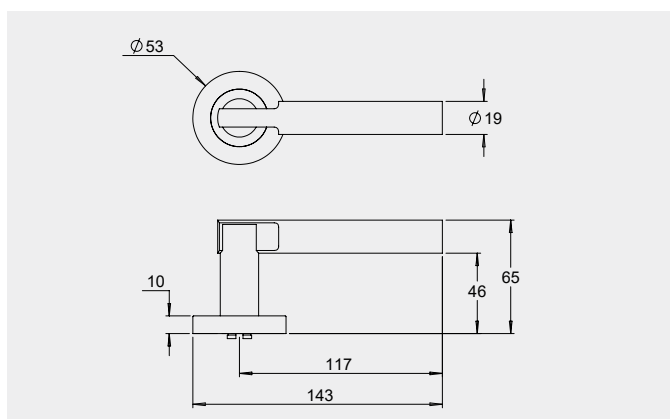

Coastal 4000 series

Round rose

4300/100

4300/101