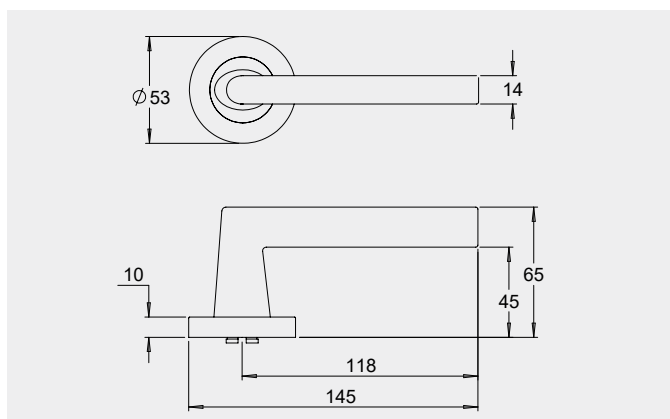

Vision 8000 series

Round rose

8300/1

8300/6

8300/8

8300/9