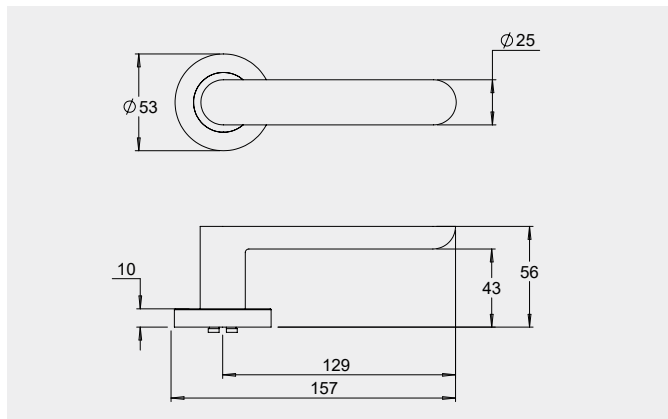

8300/24

Vision 8000 series

Round rose

8300/17