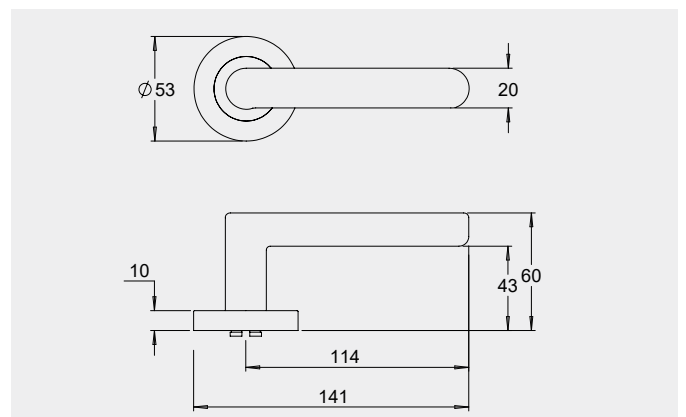

Vision 8000 series

Round rose

8300/10

8300/12