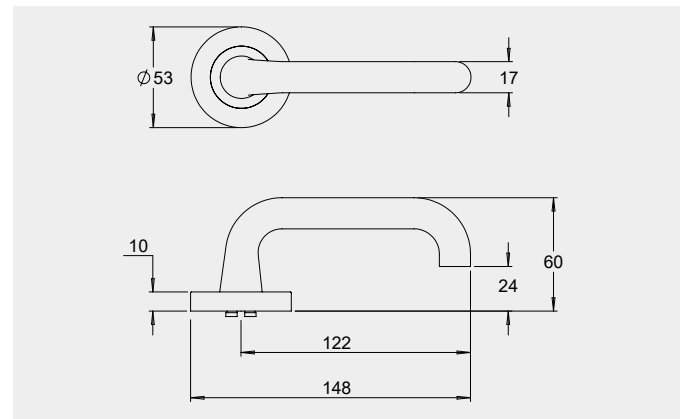

8300/26

8300/18