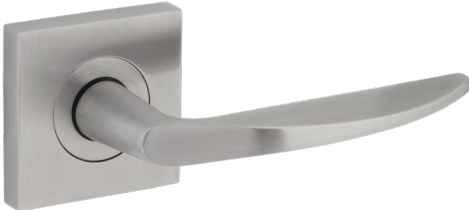

Coastal 4000 series

Square rose

4400/20

4400/21