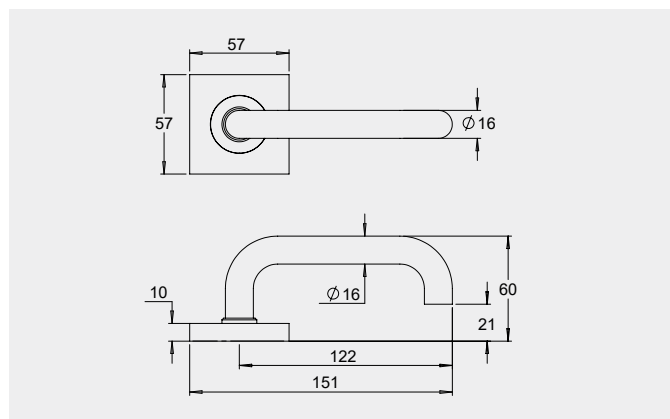

Coastal 4000 series

Square rose

4400/40

4400/45

4400/55

4400/70