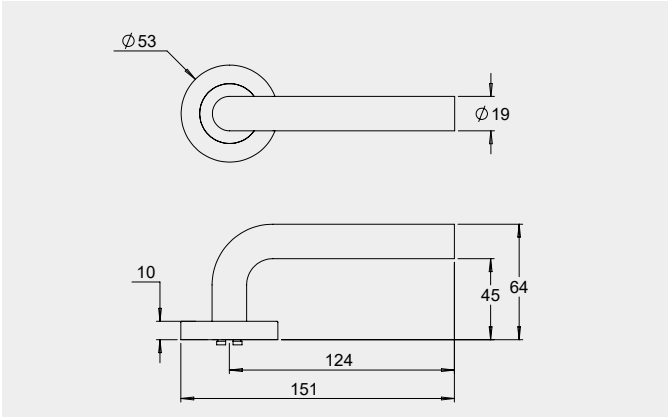

Urban 4000 series

Round rose

4300/27T

4300/40T