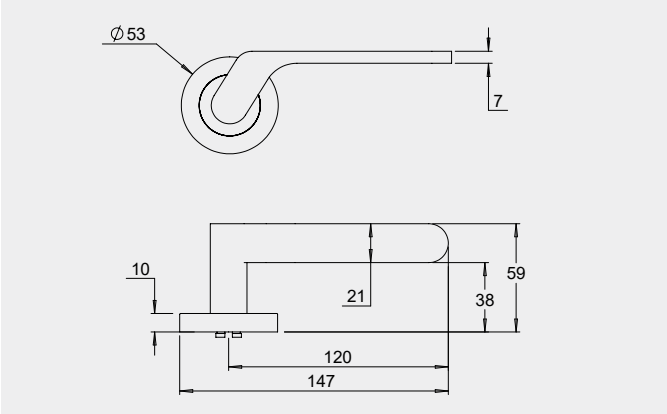

Coastal 4000 series

Round rose

4300/114