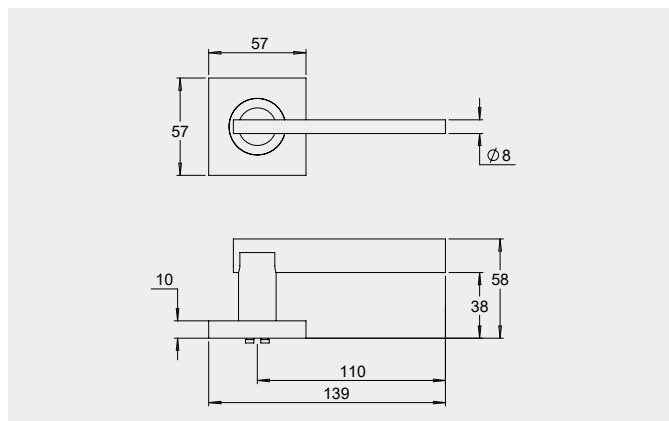

Coastal 4000 series

Square rose

4400/34

4400/36

4400/37

4400/39