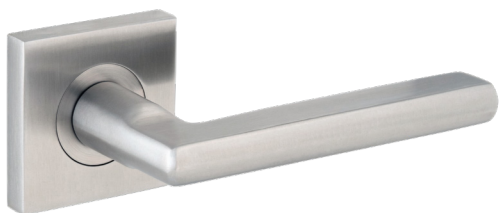

Urban 4000 series

Square rose

4400/27T