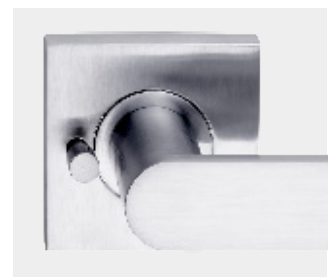

Dimensions

Round rose: 53mm diameter rose, 10mm thick with 41mm fixing centres.

Square rose: 57mm x 57mm, 10mm thick with 41mm fixing centres.

Fixings

Designed with a through fixing and perforated screws to allow a quicker installation. Fixings can be in a horizontal or vertical pattern.

Handing

Roses are non-handed and in most cases can be reversed (refer to lever designs for more information).

Fire Rating

The Vision 8000 series furniture is fire rated and comply with AS1905.1.

- The Vision 8000 series door furniture has been tested on fire door assemblies in accordance with Australian Standards. Please refer to fire door manufacturer for specific approved details.

Disabled Access Compliance

A selection of lever handle designs comply with AS1428.1 2009.

- Compliant levers are shown with this symbol next to the lever handle design.

Functions

Passage/standard- sold as a pair including spindle and fixing screws less latch.

Privacy - sold as a pair including spindle, fixing screws and a 60mm backset privacy latch.

Fixed Lever - half set levers can be fixed with the use of a SP8000-014 fixed spindle backing plate which can be purchased as an optional accessory.

Finishes

Satin Chrome	SX
Polished Chrome	PC
Black	BLK

The Vision 8000 series is also available with privacy button on round rose and square rose