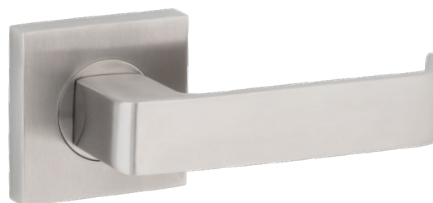

Coastal 4000 series

Square rose

4400/34

4400/36

4400/37

4400/39