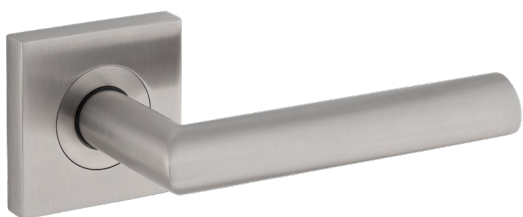

Coastal 4000 series

Square rose

4400/75

4400/80

4400/85

4400/90