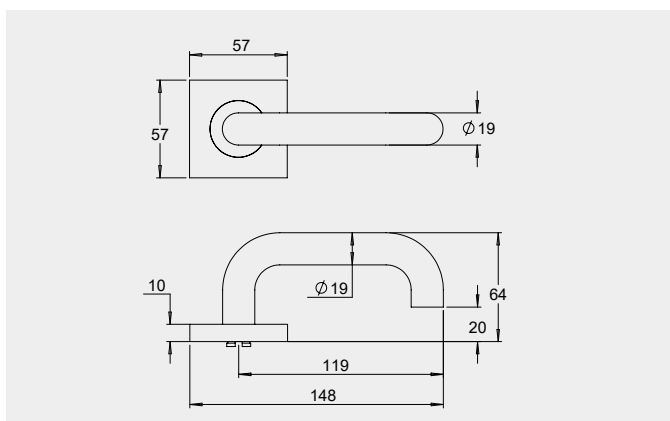

Coastal 4000 series

Square rose

4400/75

4400/80

4400/85

4400/90