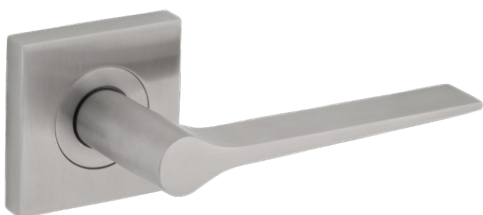

Coastal 4000 series

Square rose

4400/34