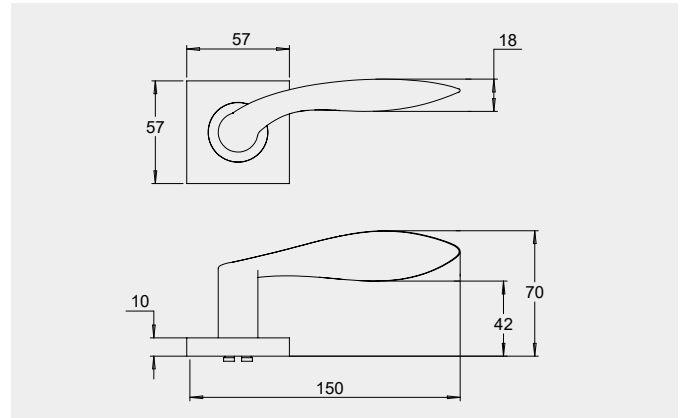

Vision 8000 series

Square rose

8400/1

8400/6

8400/8

8400/9