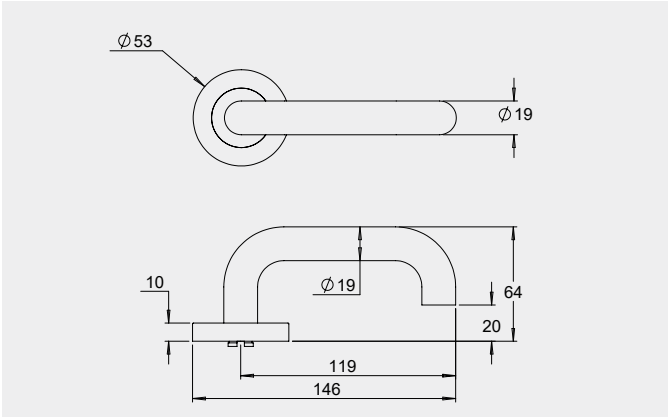

Urban 4000 series

Round rose

4300/60T

4300/70T