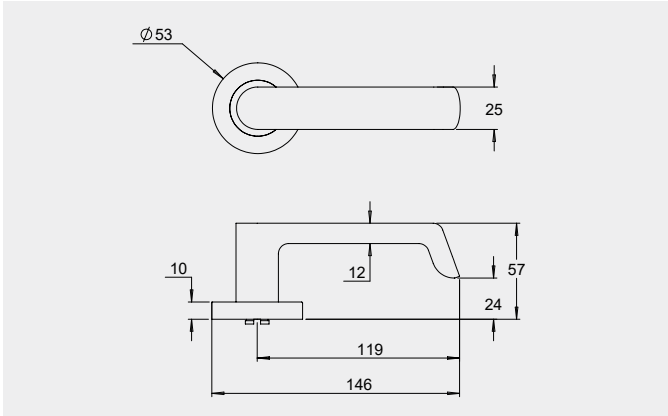

4300/32

4300/21