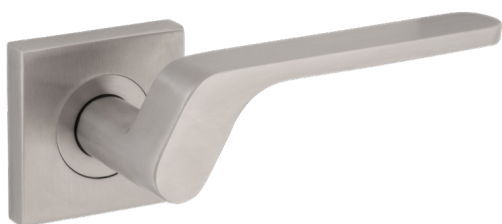

Coastal 4000 series

Square rose

4400/114