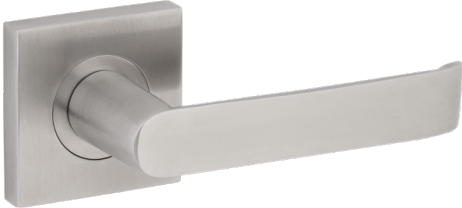

Coastal 4000 series

Square rose

4400/20