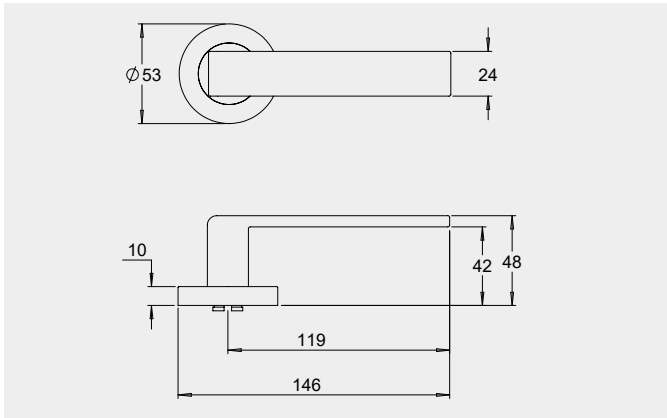

8300/14

8300/12