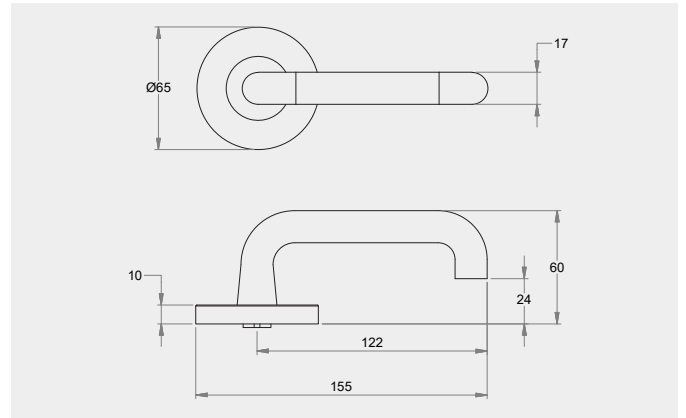

Vision 8600 series

Round rose

8600/18