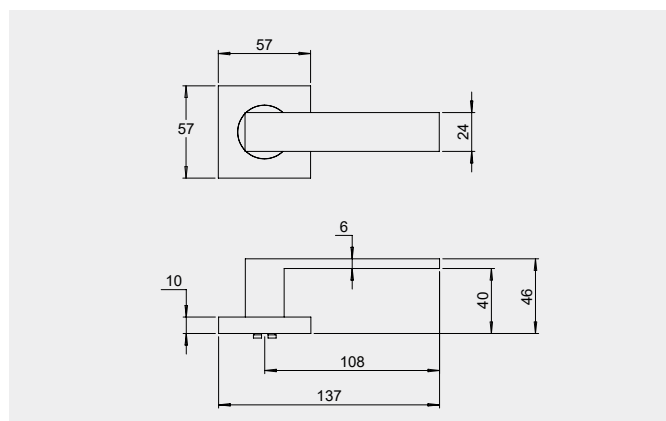

Coastal 4000 series

Square rose

4400/114

4400/120