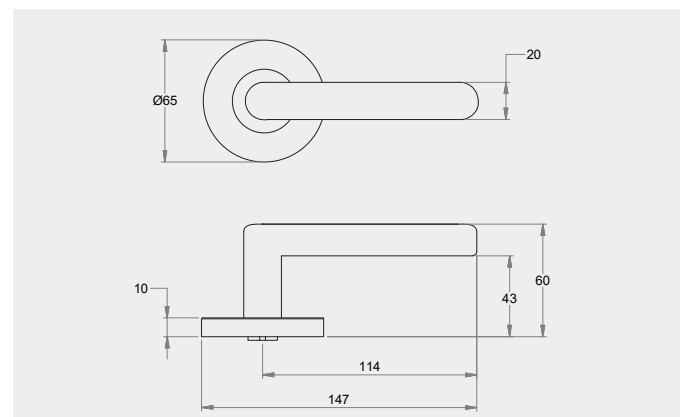

Vision 8600 series

Round rose

8600/16