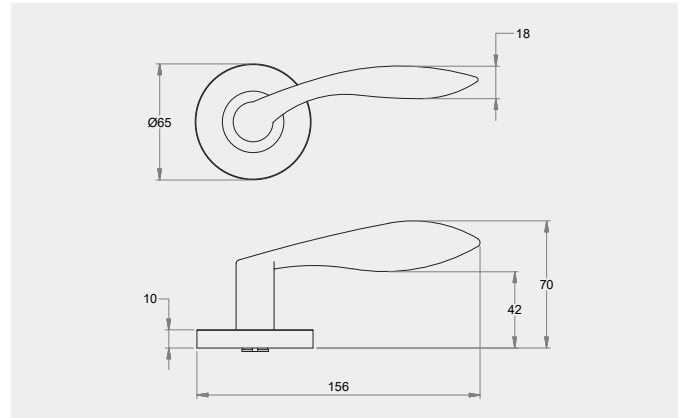

Vision 8600 series

Round rose

8600/6