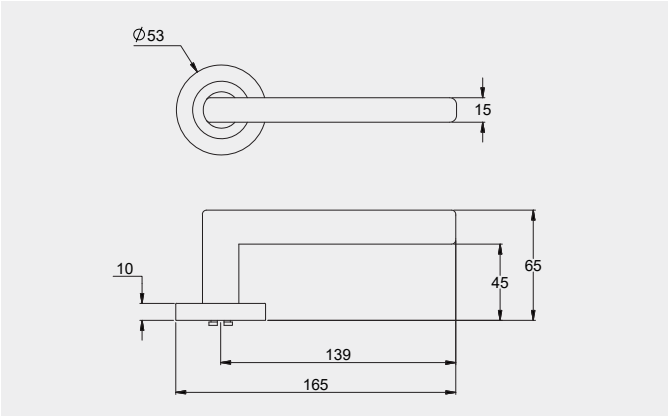

4300/45T

Urban 4000 series

Round rose

4300/27T