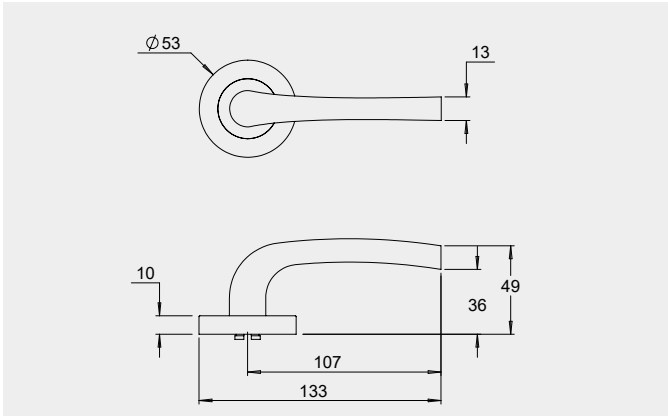

Coastal 4000 series

Round rose

4300/20

4300/21