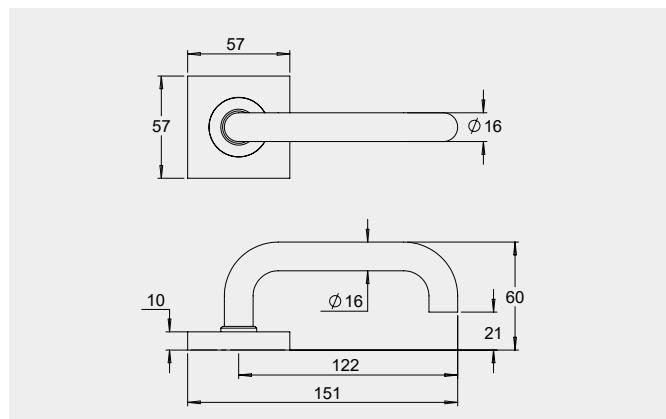

Urban 4000 series

Square rose

4400/70T