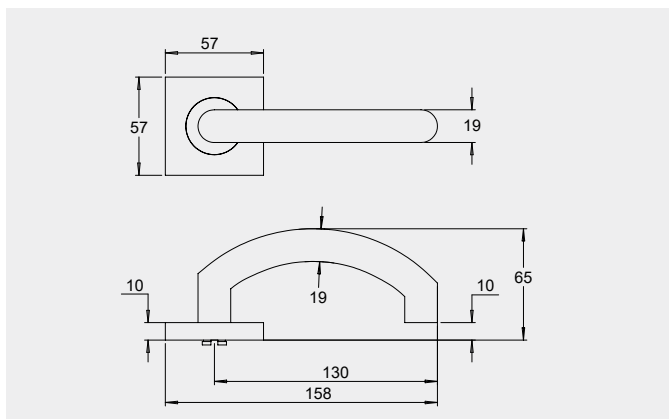

Urban 4000 series

Square rose

4400/60T