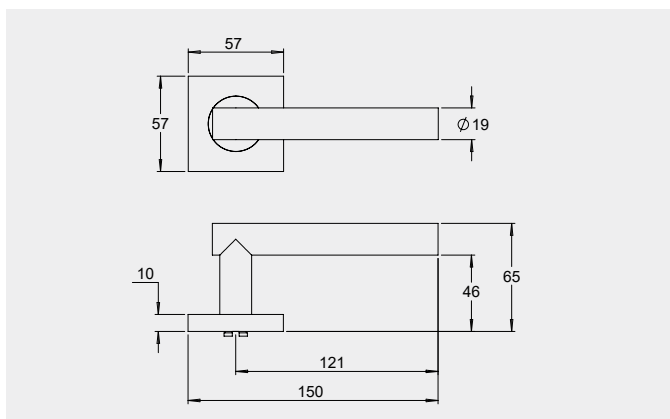

Coastal 4000 series

Square rose

4400/40

4400/45

4400/55

4400/70