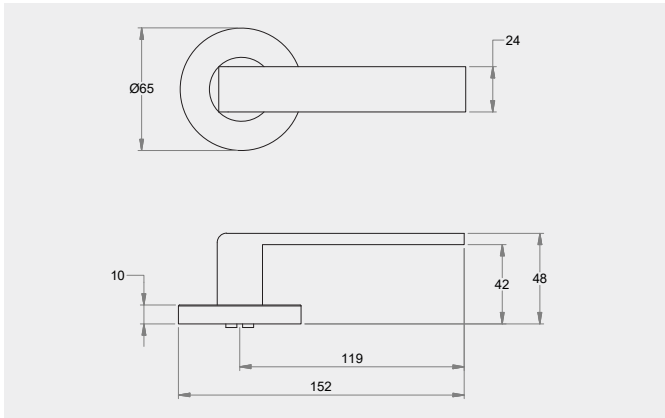

Vision 8600 series

Round rose

8600/12