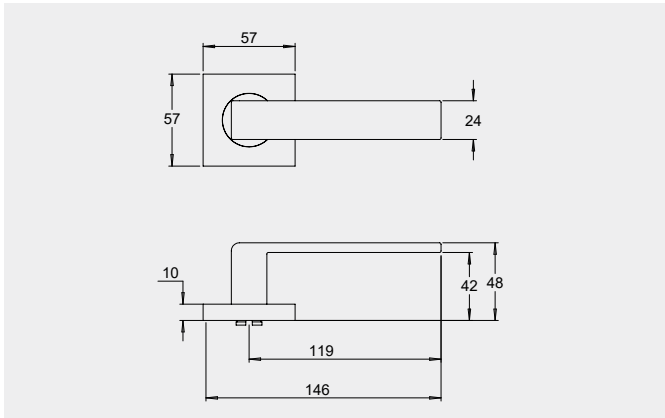

Vision 8000 series

Square rose

8400/12