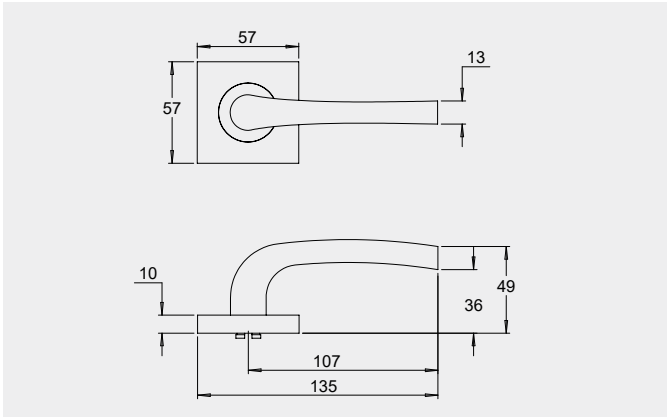

Coastal 4000 series

Square rose

4400/20

4400/21