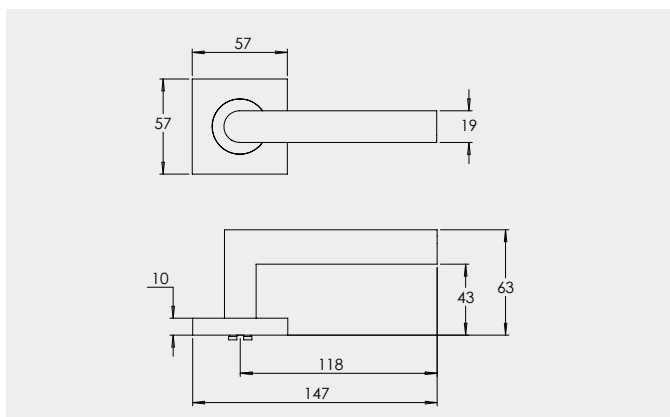

Urban 4000 series

Square rose

4400/81T

4400/82T

4400/85T