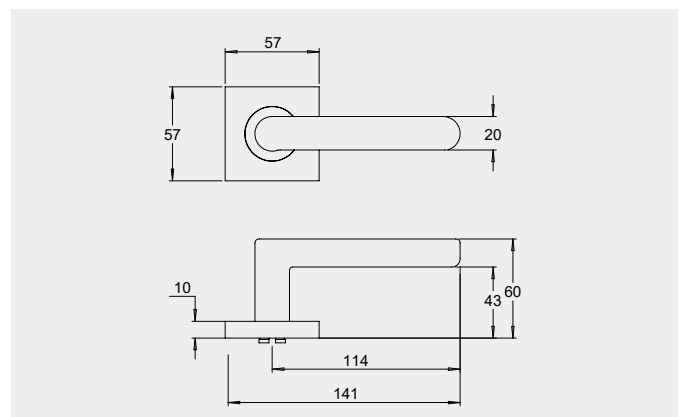

Vision 8000 series

Square rose

8400/16