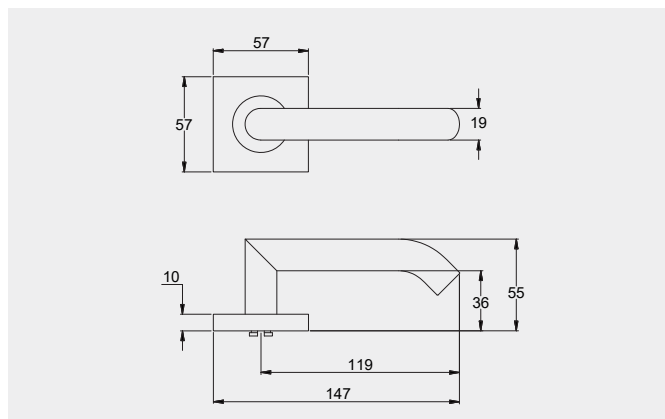

Urban 4000 series

Square rose

4400/81T

4400/82T

4400/85T