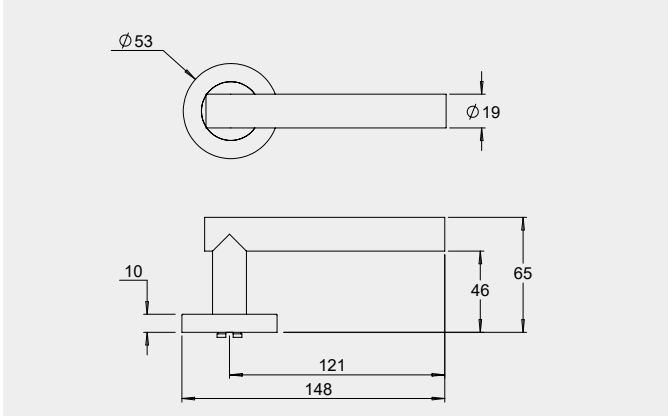

Urban 4000 series

Round rose

4300/27T

4300/40T