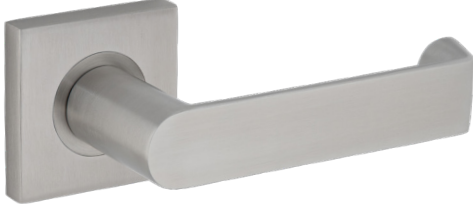

Coastal 4000 series

Square rose

4400/20

4400/21

4400/25

4400/32