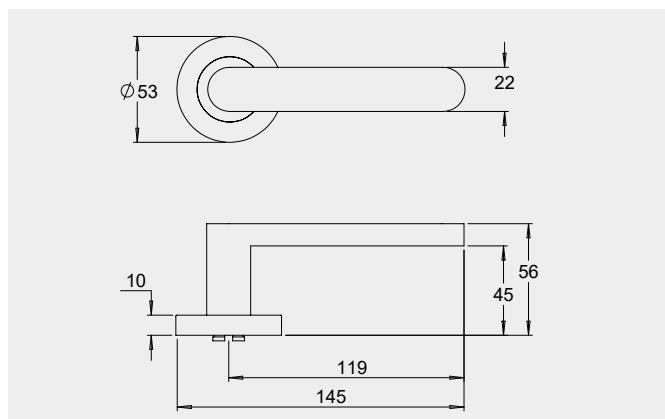

Vision 8000 series

Round rose

8300/1

8300/6

8300/8

8300/9