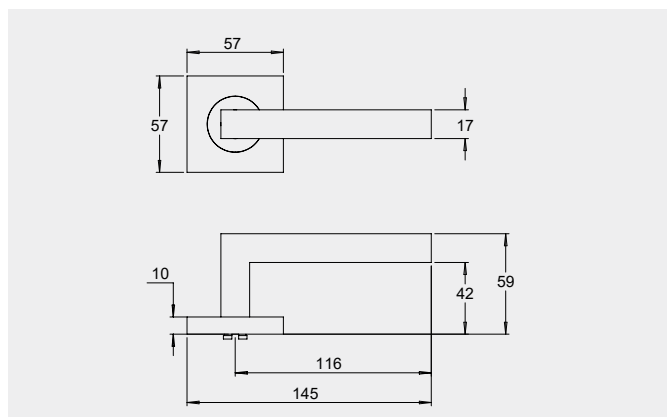

Coastal 4000 series

Square rose

4400/75

4400/80

4400/85

4400/90