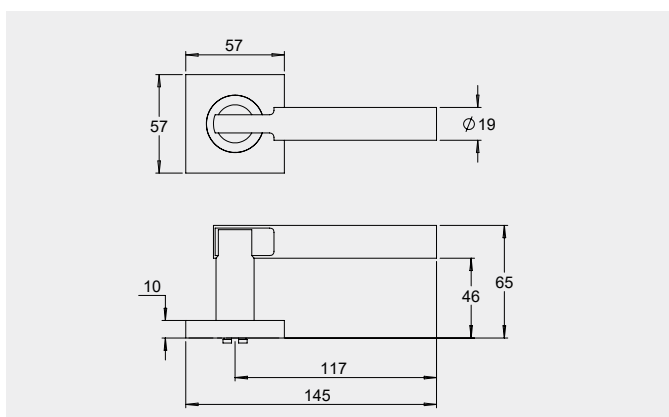

Coastal 4000 series

Square rose

4400/100

4400/101

4400/105

4400/110