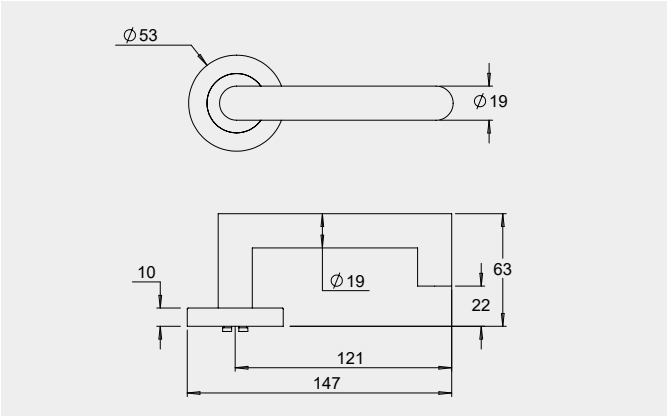

4300/85T

Urban 4000 series

Round rose

4300/81T