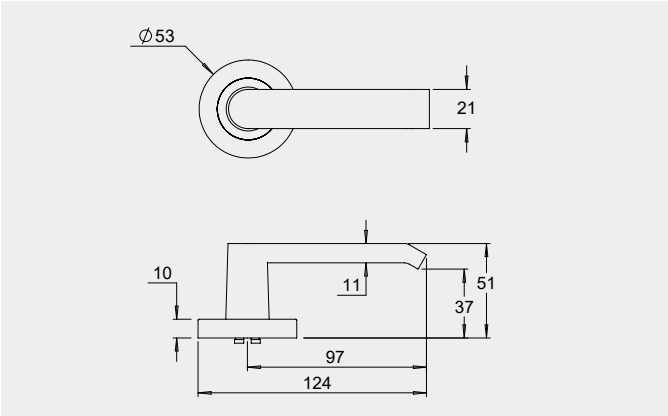

4300/25

Coastal 4000 series

Round rose

4300/20