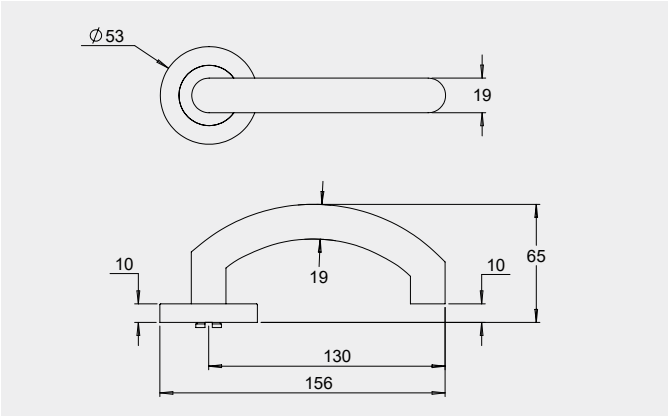

4300/75T

Urban 4000 series

Round rose

4300/60T