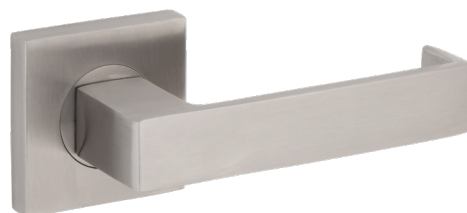

Coastal 4000 series

Square rose

4400/100

4400/101

4400/105

4400/110