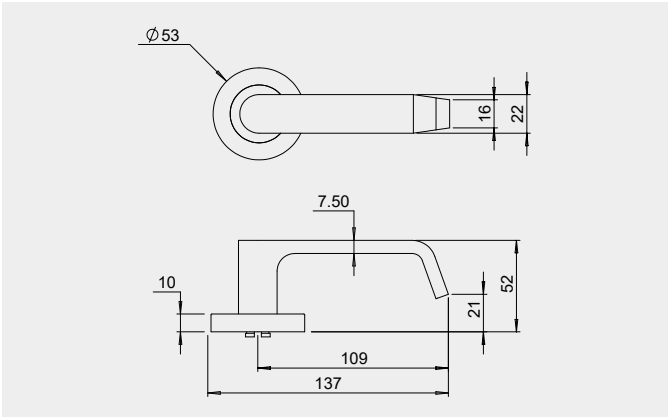

Coastal 4000 series

Round rose

4300/34

4300/36