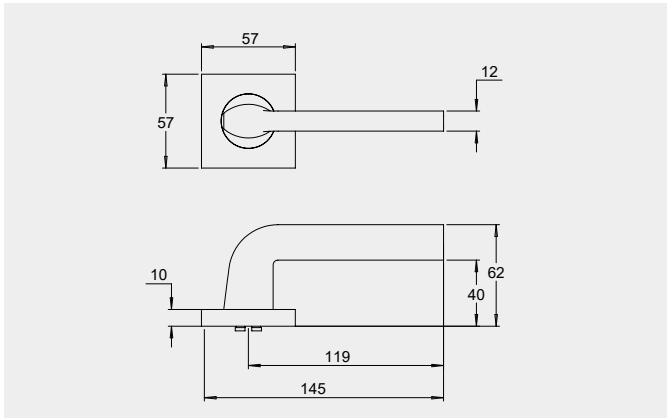

Vision 8000 series

Square rose

8400/1

8400/6

8400/8

8400/9