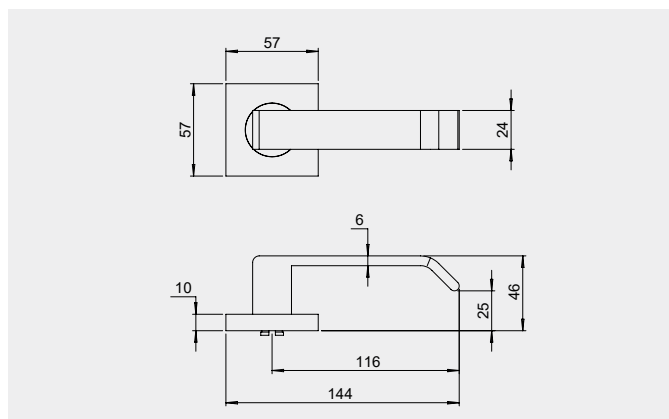

Coastal 4000 series

Square rose

4400/34

4400/36

4400/37

4400/39