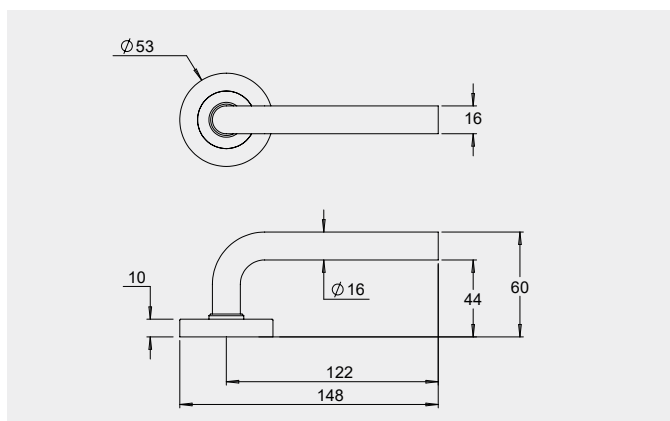

4300/55

Coastal 4000 series

Round rose

4300/40