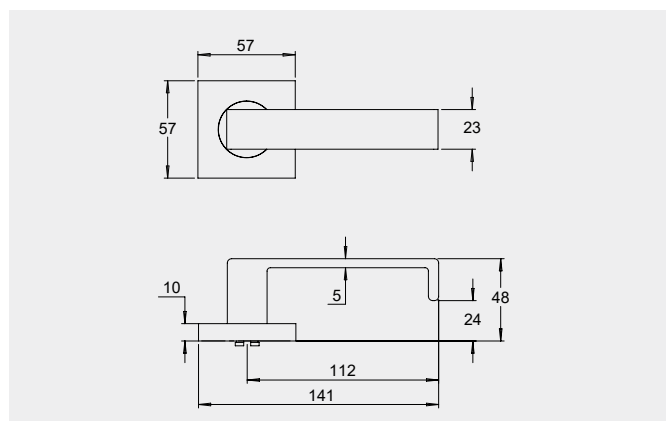

Coastal 4000 series

Square rose

4400/100

4400/101

4400/105

4400/110