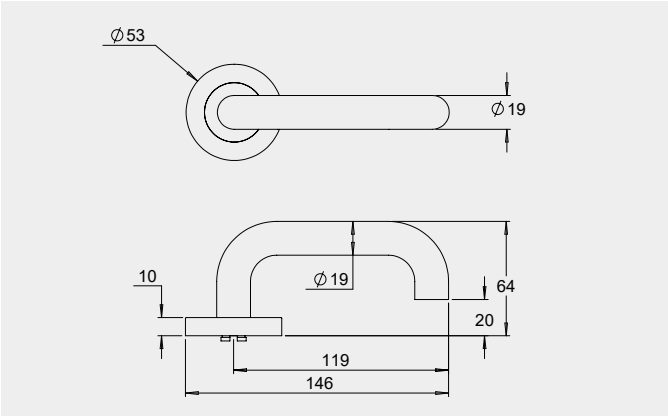

4300/85

4300/80