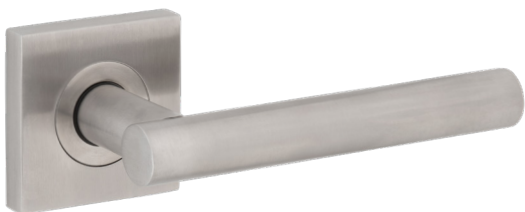

Coastal 4000 series

Square rose

4400/40

4400/45

4400/55

4400/70