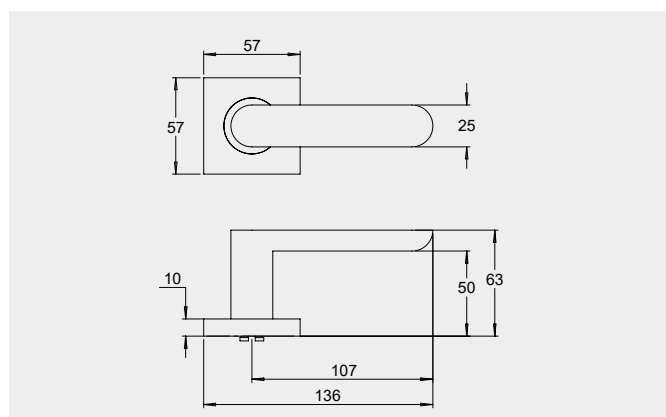

Coastal 4000 series

Square rose

4400/100

4400/101

4400/105

4400/110