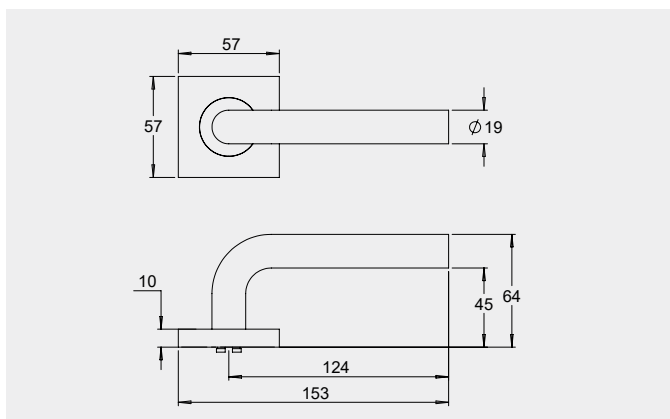

Urban 4000 series

Square rose

4400/27T

4400/40T

4400/45T