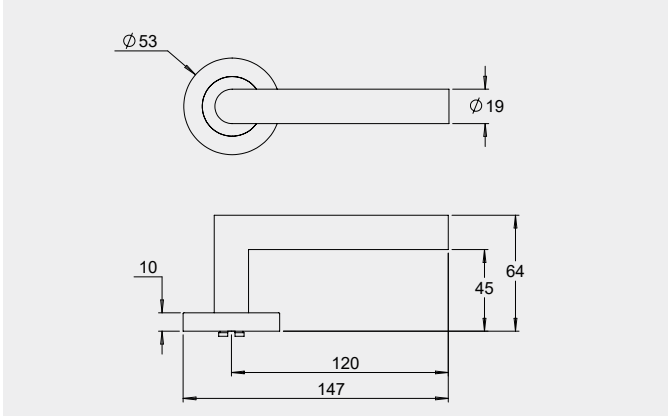

Urban 4000 series

Round rose

4300/60T

4300/70T