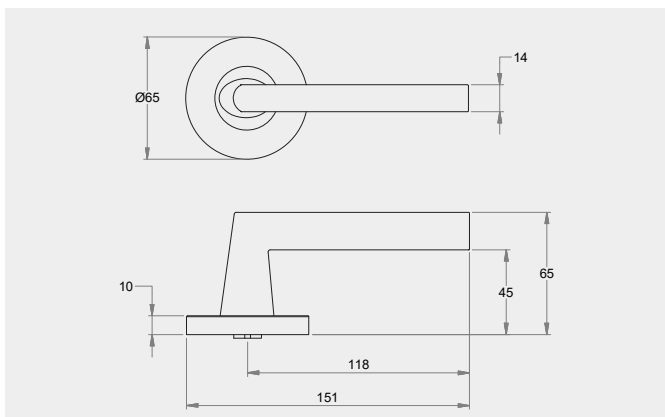

Vision 8600 series

Round rose

8600/8