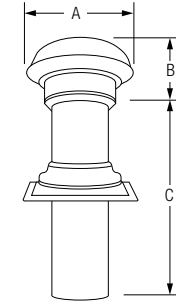

## Through Roof Fans with Flashing for Metal Based Roof - Air Extraction

Classic	Tube (mm Ø)	Fan Type	Max. Fan Watts (W)	Max. Fan Pressure (Pa)	Free Air Fan Performance		Specific Fan Power (W/l/s)	Sound dB(A)	Switching	Product Code
					(l/s)	(m³/hr)				
	150	Centrifugal	70	320	153	550	0.46	62	Standard	FAN0535
	150	EC Axial	18	91	105	380	0.17	38	Standard	DCT0189

## Dimensions (mm)

Model	A	B	C
FAN0530 FAN0532 FAN0534 FAN0739 FAN0740 FAN0967	275	170	500