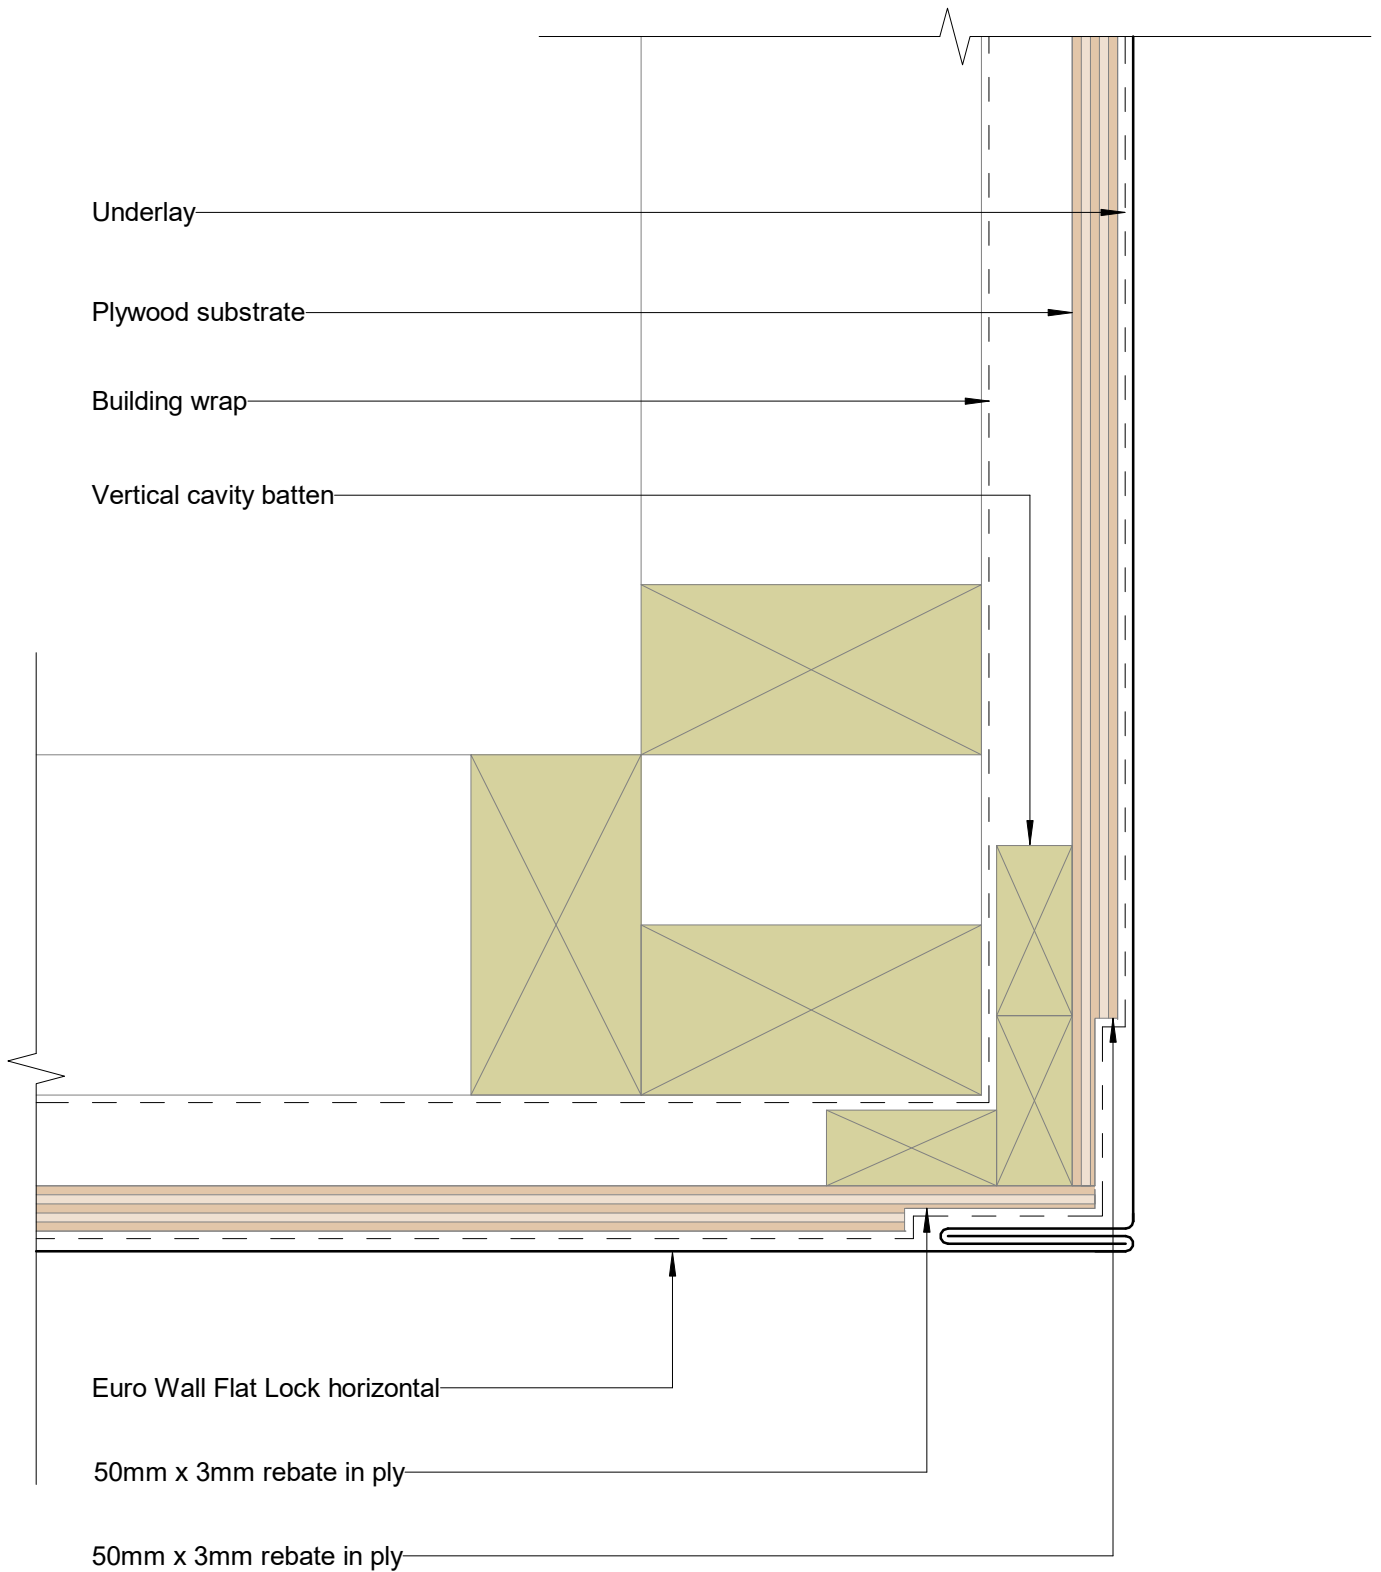

Euro Wall Flat Lock Horizontal

Scale 1:2

Scale 1:5

Parapet Typical (Y mm): excluding drip edge:

50mm in situation 1: Low, Medium and High wind zones

70mm in situation 2: Very High, Low, Medium and High wind zones

90mm in situation 3: Extra High wind zones