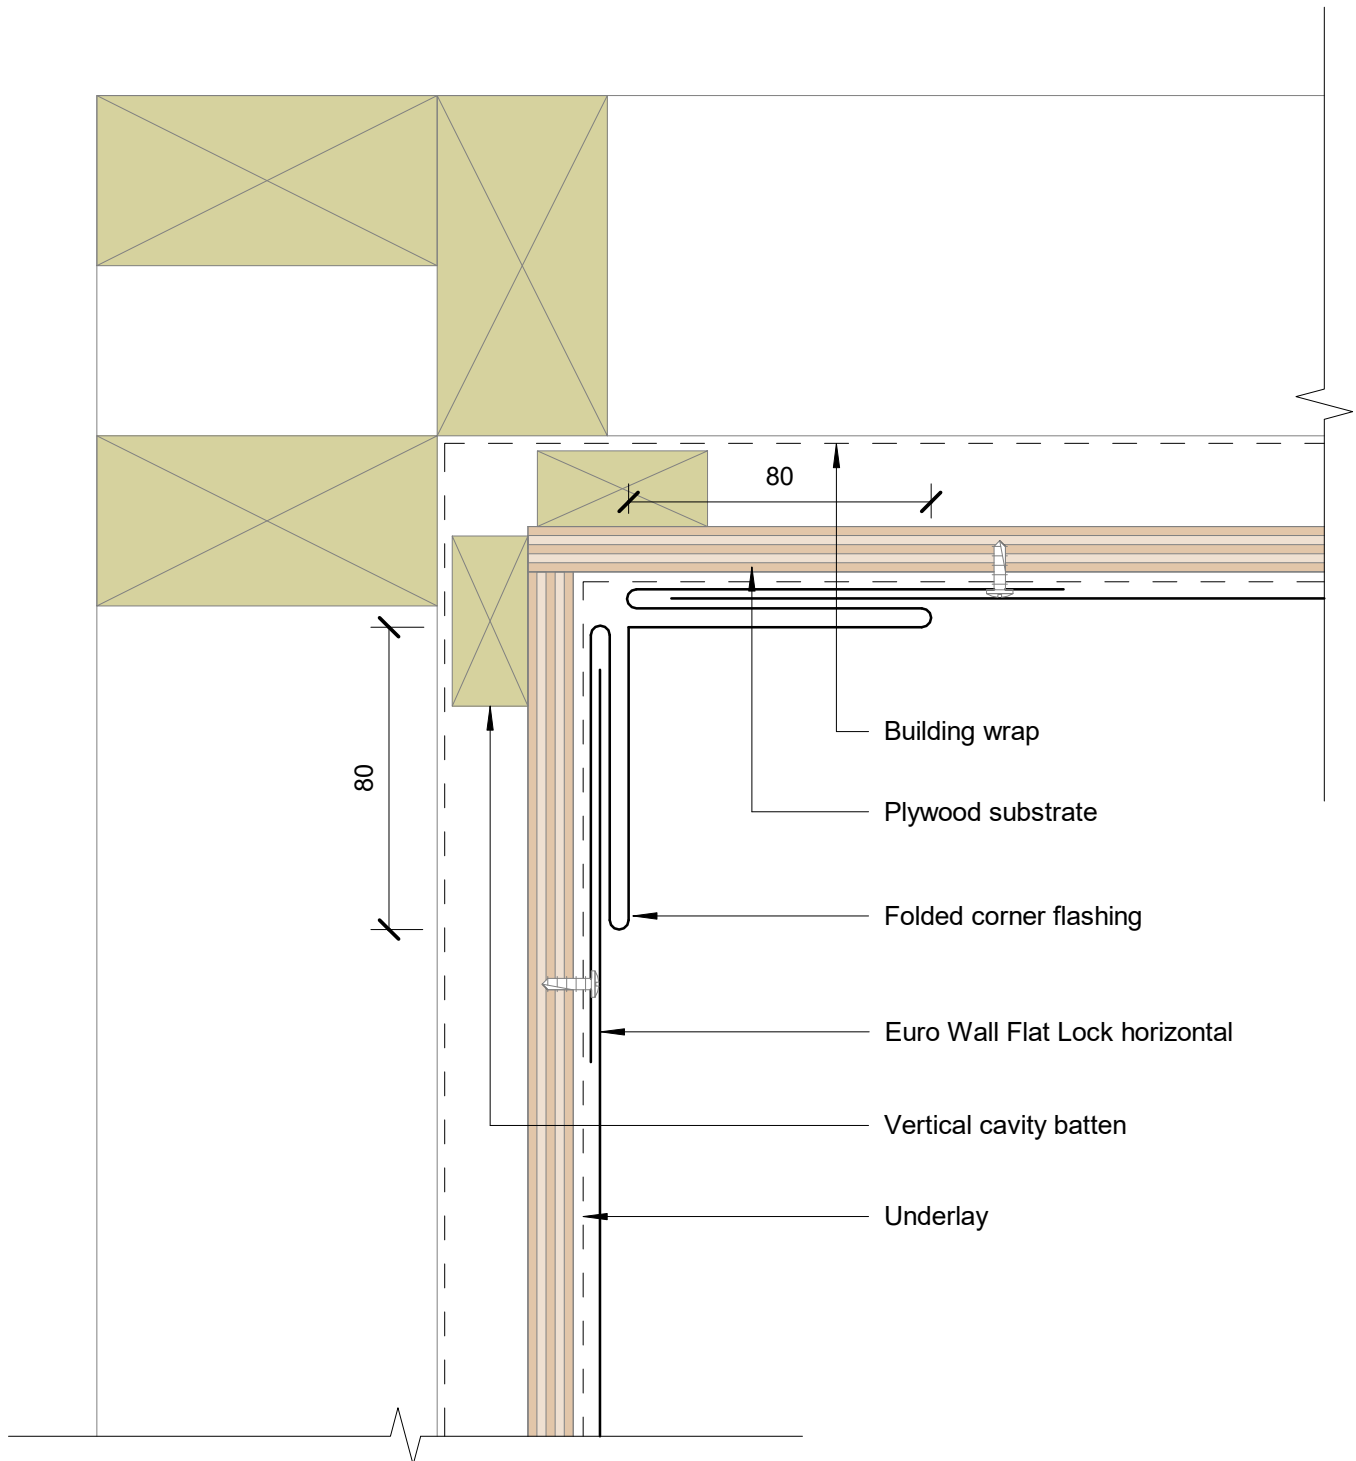

Euro Wall Flat Lock Horizontal

Scale 1:2

Scale 1:5

Parapet Typical (Y mm): excluding drip edge:

50mm in situation 1: Low, Medium and High wind zones

70mm in situation 2: Very High, Low, Medium and High wind zones

90mm in situation 3: Extra High wind zones