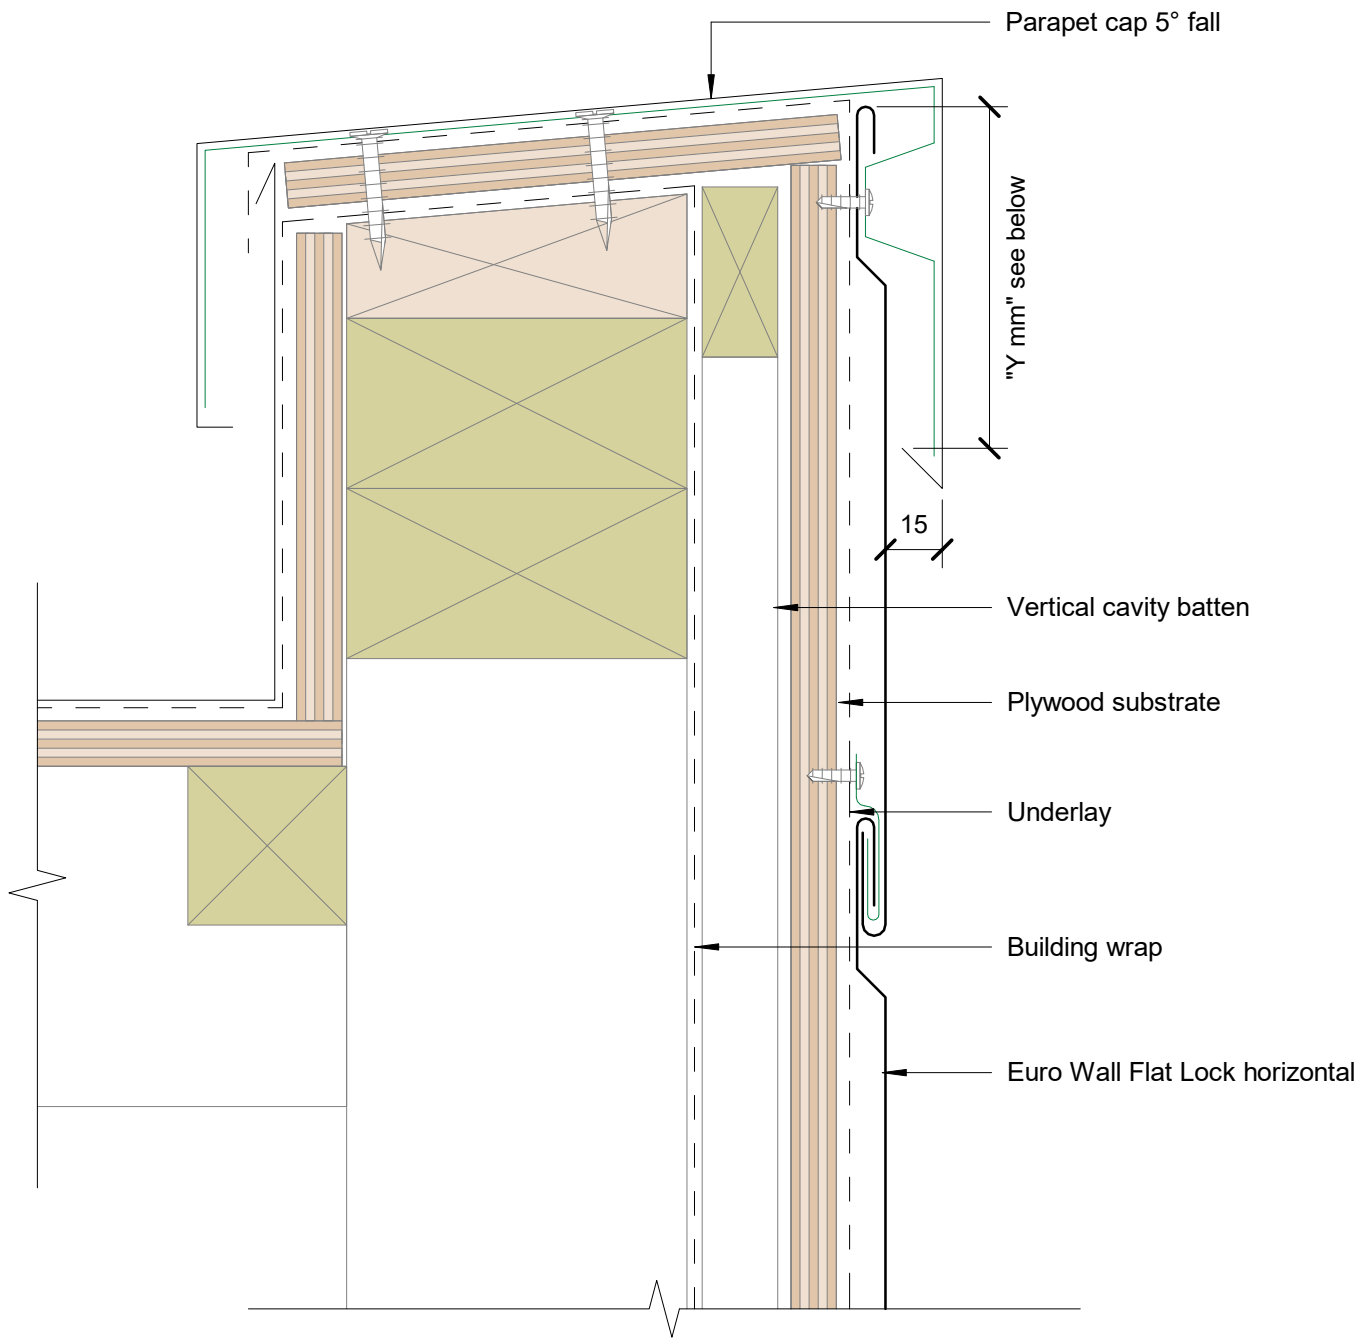

Euro Wall Flat Lock Horizontal

Scale 1:2

Scale 1:5

Parapet Typical (Y mm): excluding drip edge:

50mm in situation 1: Low, Medium and High wind zones

70mm in situation 2: Very High, Low, Medium and High wind zones

90mm in situation 3: Extra High wind zones