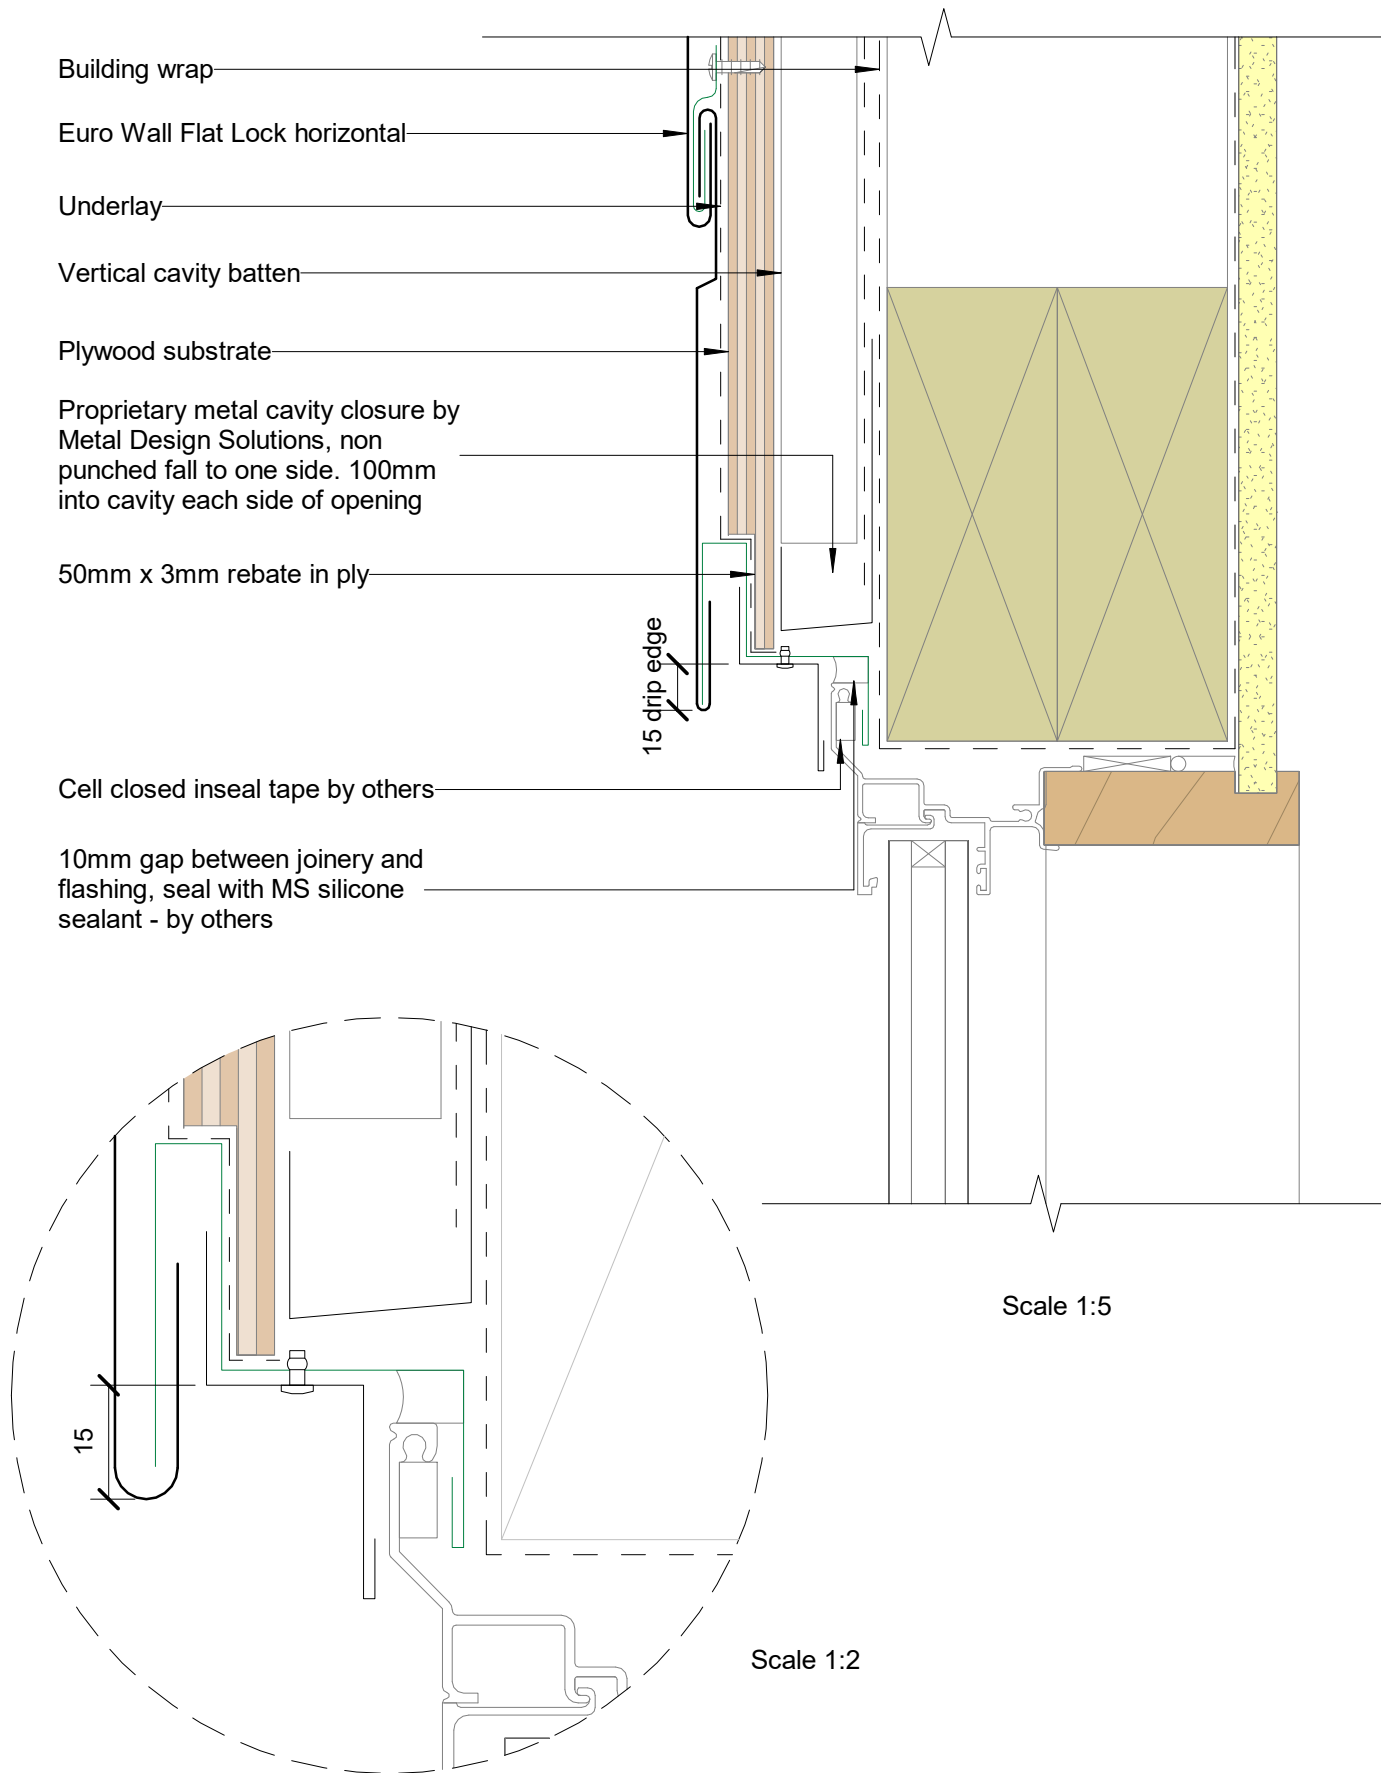

Euro Wall Flat Lock Horizontal

Scale 1:2

Scale 1:5

Parapet Typical (Y mm): excluding drip edge:

50mm in situation 1: Low, Medium and High wind zones

70mm in situation 2: Very High, Low, Medium and High wind zones

90mm in situation 3: Extra High wind zones