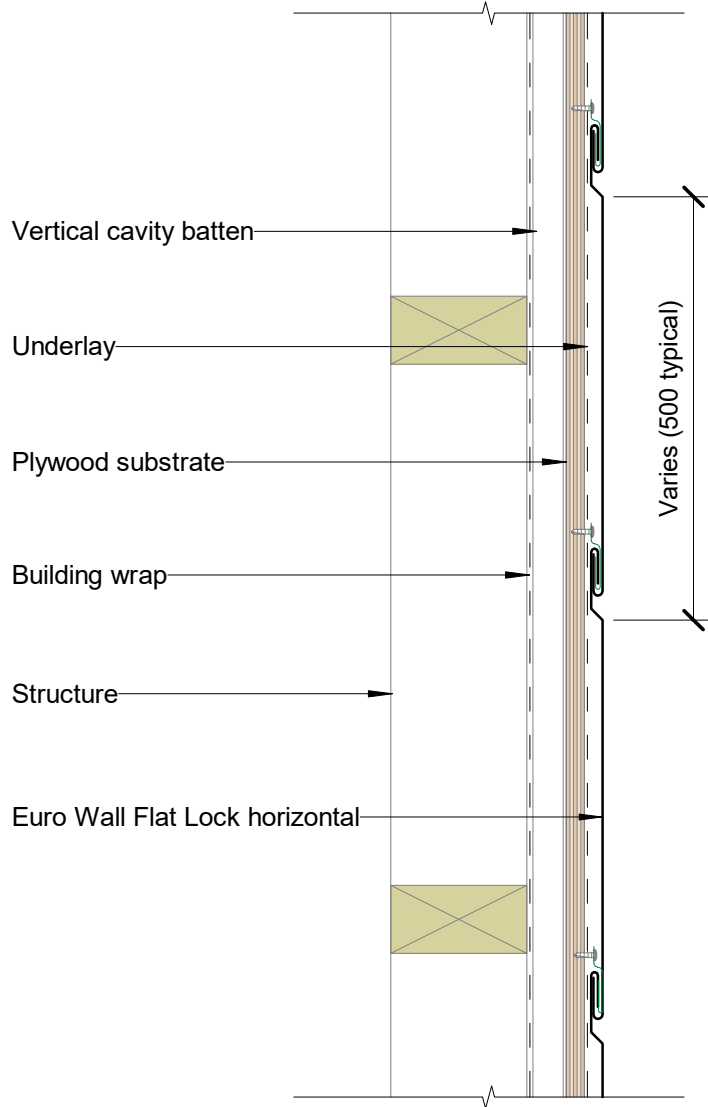

Euro Wall Flat Lock Horizontal

Scale 1:2

Scale 1:5

Parapet Typical (Y mm): excluding drip edge:

50mm in situation 1: Low, Medium and High wind zones

70mm in situation 2: Very High, Low, Medium and High wind zones

90mm in situation 3: Extra High wind zones