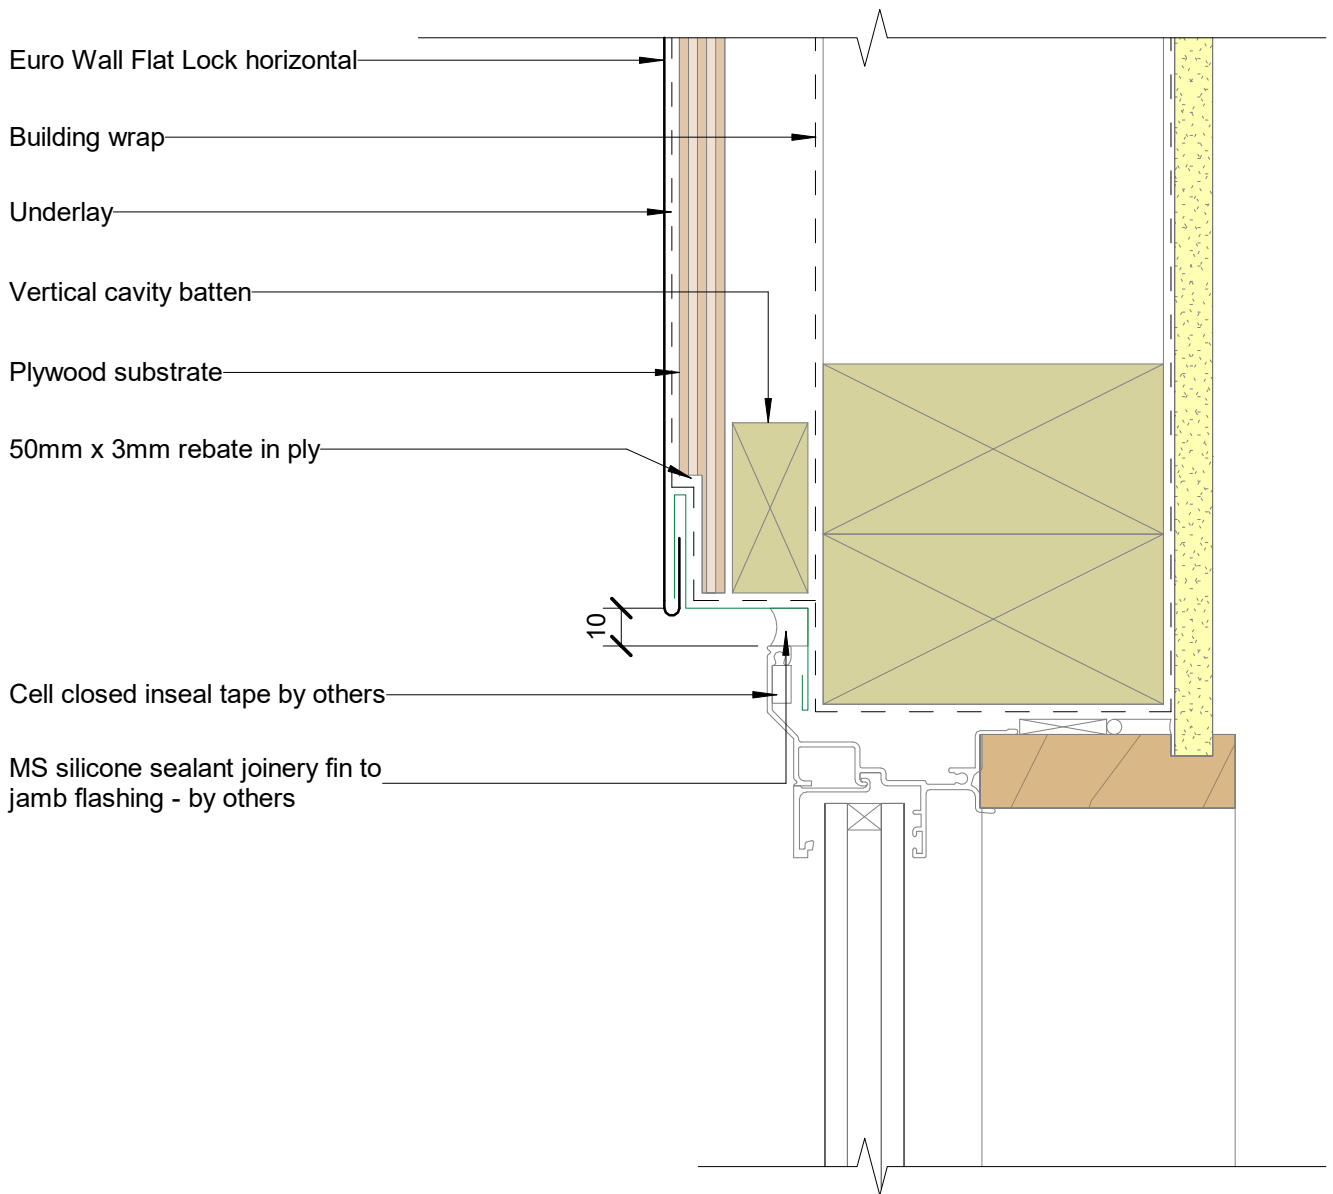

Euro Wall Flat Lock Horizontal

Scale 1:2

Scale 1:5

Parapet Typical (Y mm): excluding drip edge:

50mm in situation 1: Low, Medium and High wind zones

70mm in situation 2: Very High, Low, Medium and High wind zones

90mm in situation 3: Extra High wind zones