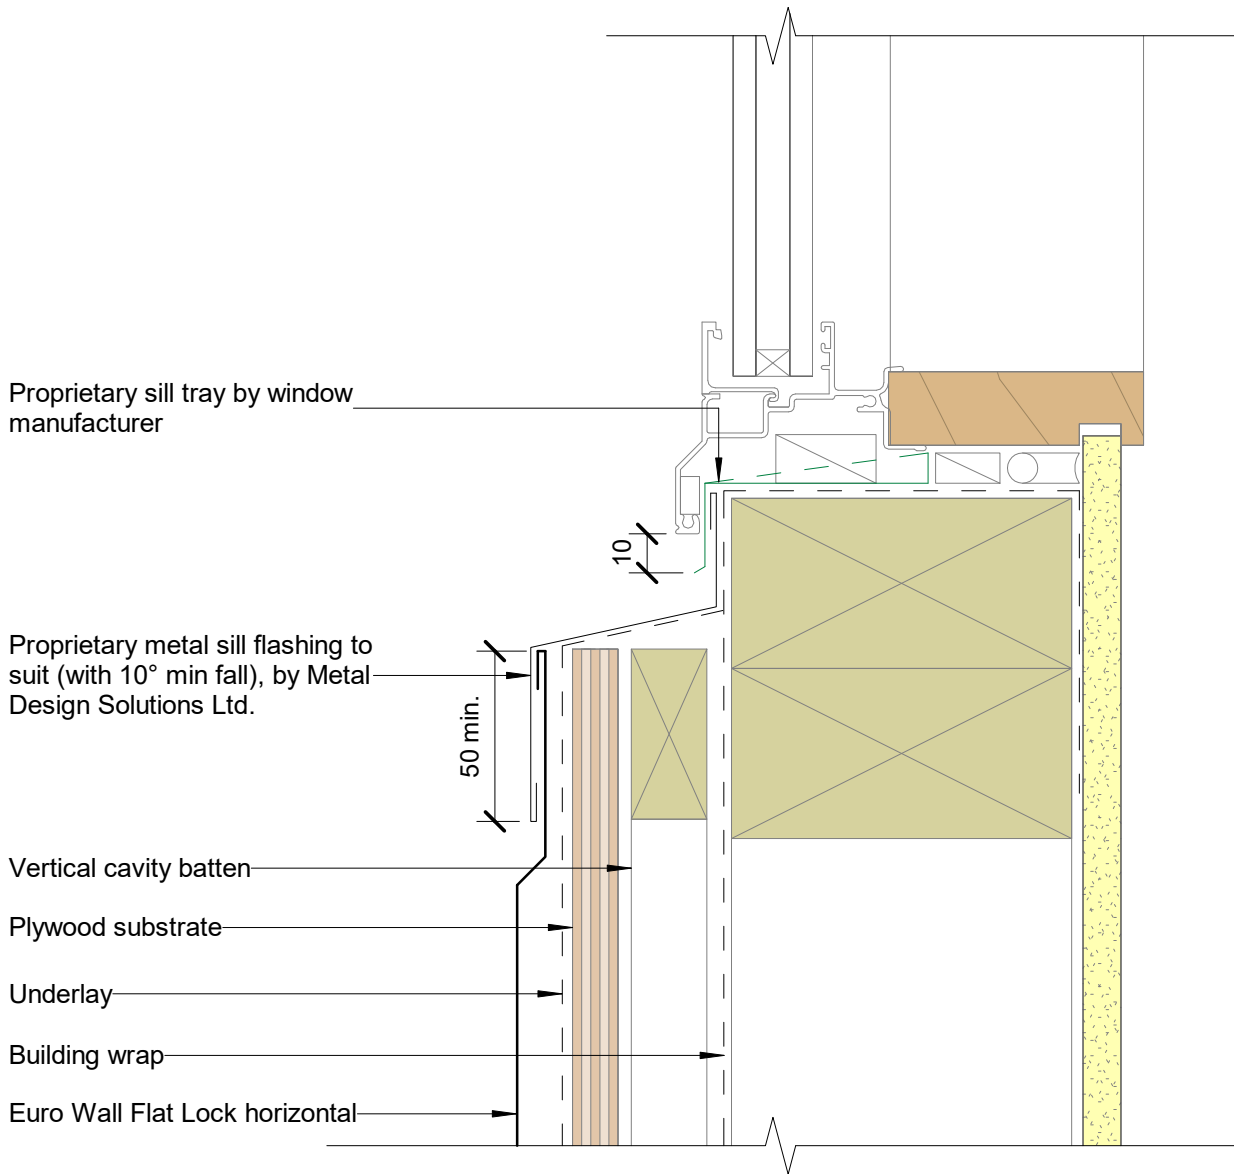

Euro Wall Flat Lock Horizontal

Scale 1:2

Scale 1:5

Parapet Typical (Y mm): excluding drip edge:

50mm in situation 1: Low, Medium and High wind zones

70mm in situation 2: Very High, Low, Medium and High wind zones

90mm in situation 3: Extra High wind zones