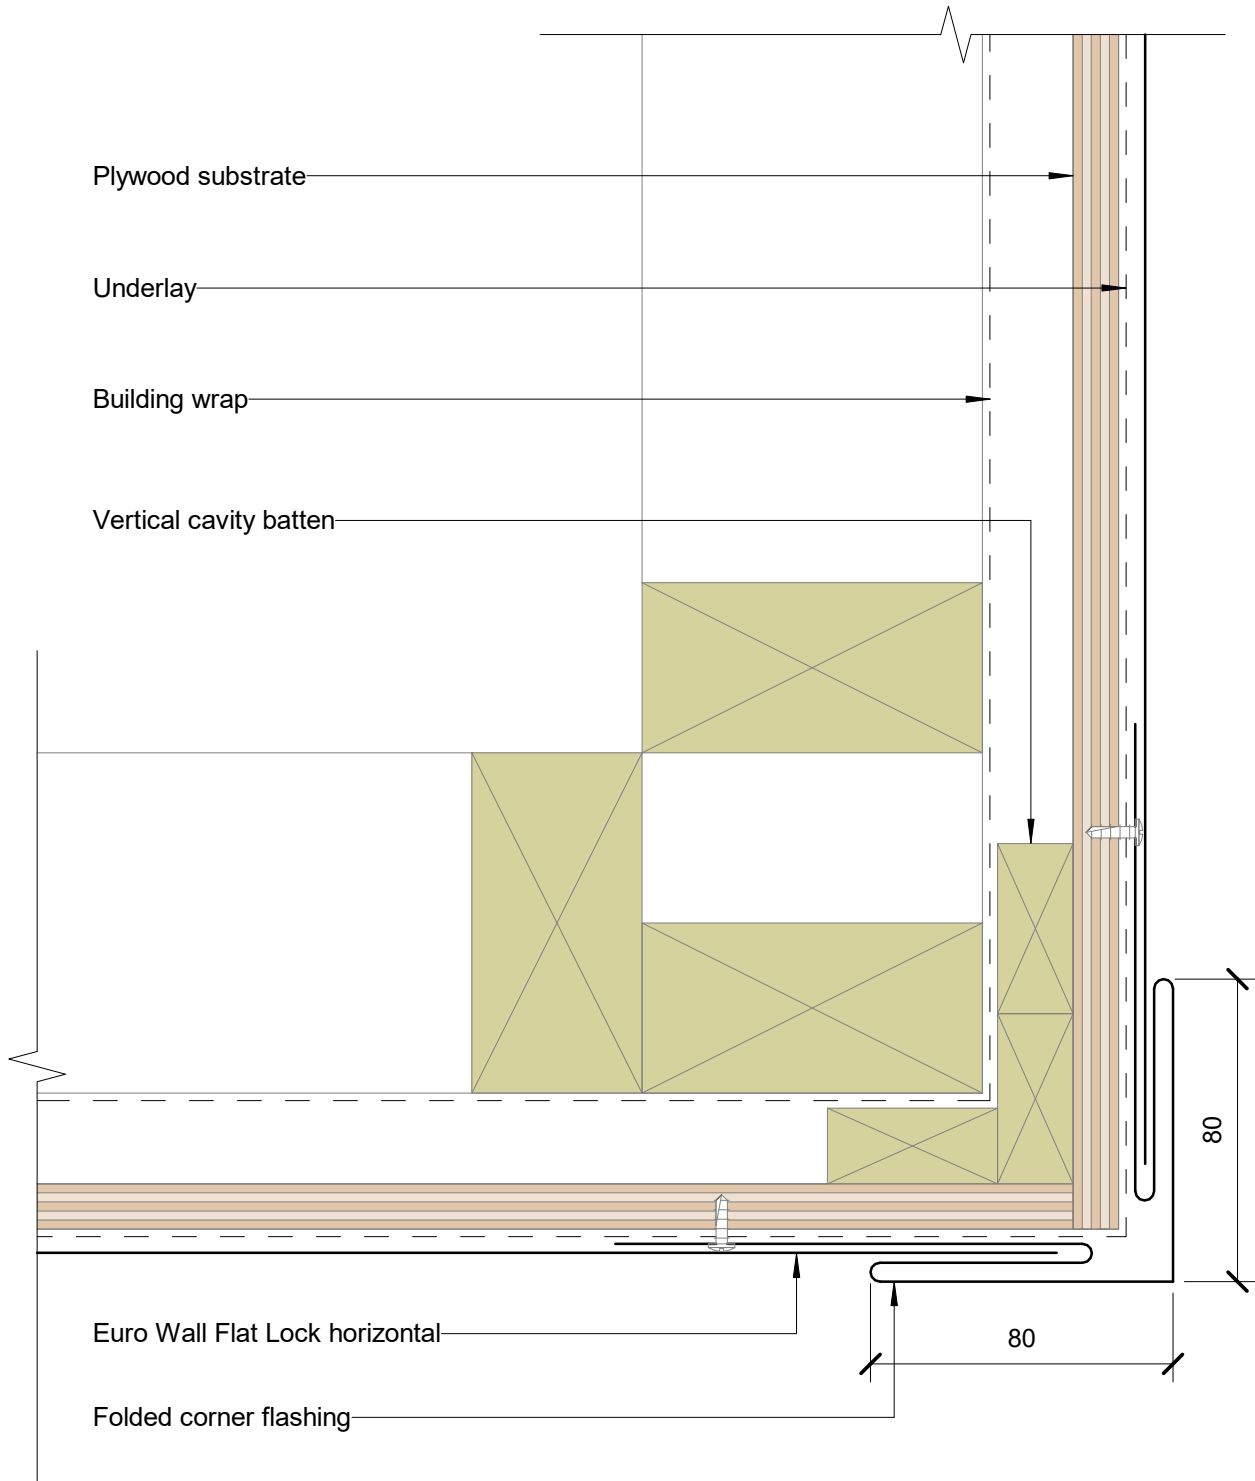

Euro Wall Flat Lock Horizontal

Scale 1:2

Scale 1:5

Parapet Typical (Y mm): excluding drip edge:

50mm in situation 1: Low, Medium and High wind zones

70mm in situation 2: Very High, Low, Medium and High wind zones

90mm in situation 3: Extra High wind zones