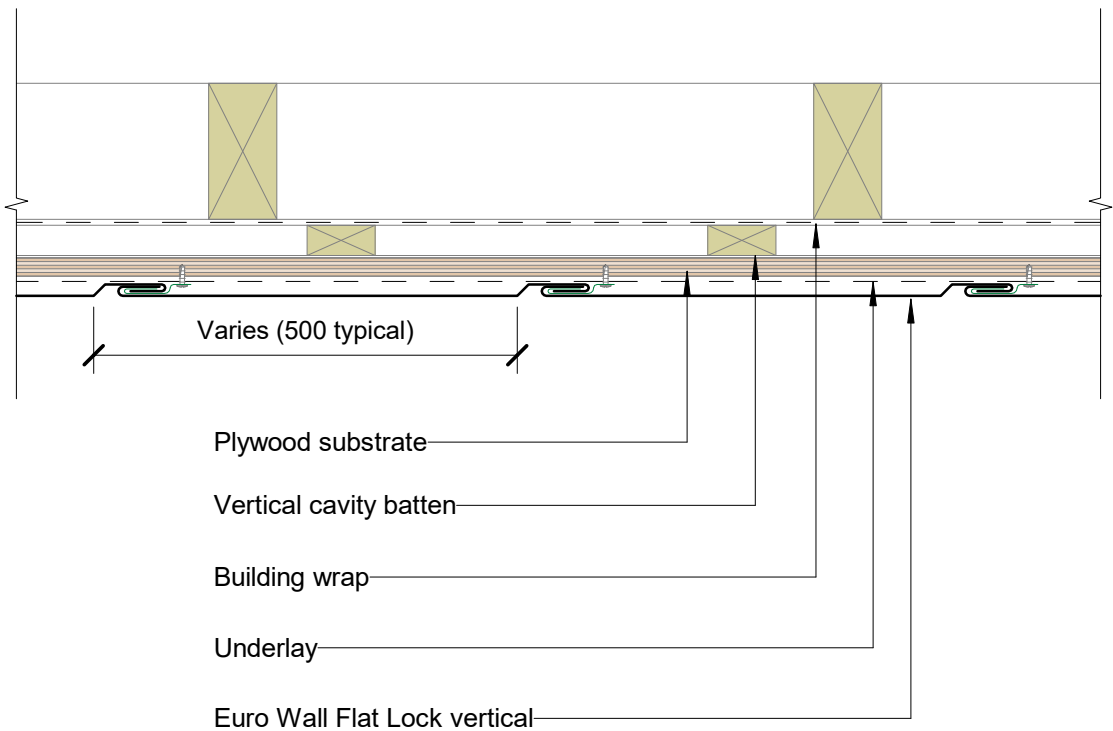

Euro Wall Flat Lock Vertical

Scale 1:2

Scale 1:5