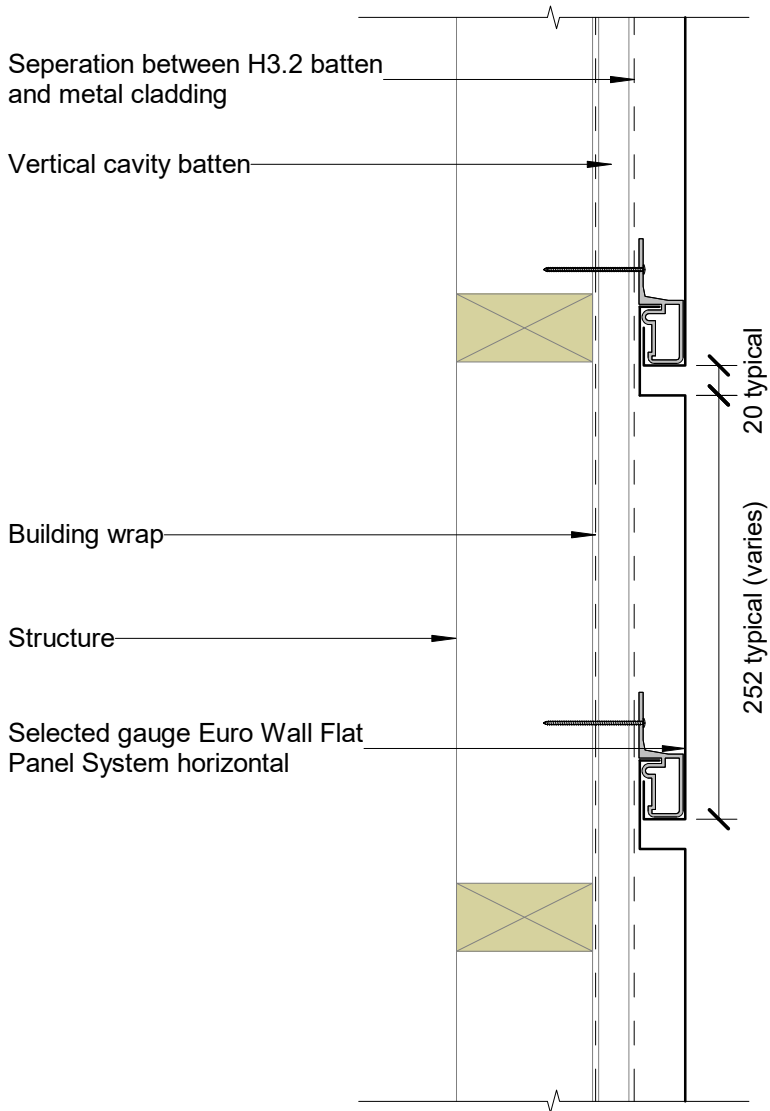

Euro Wall Flat Panel System horizontal

Scale 1:2

Scale 1:5