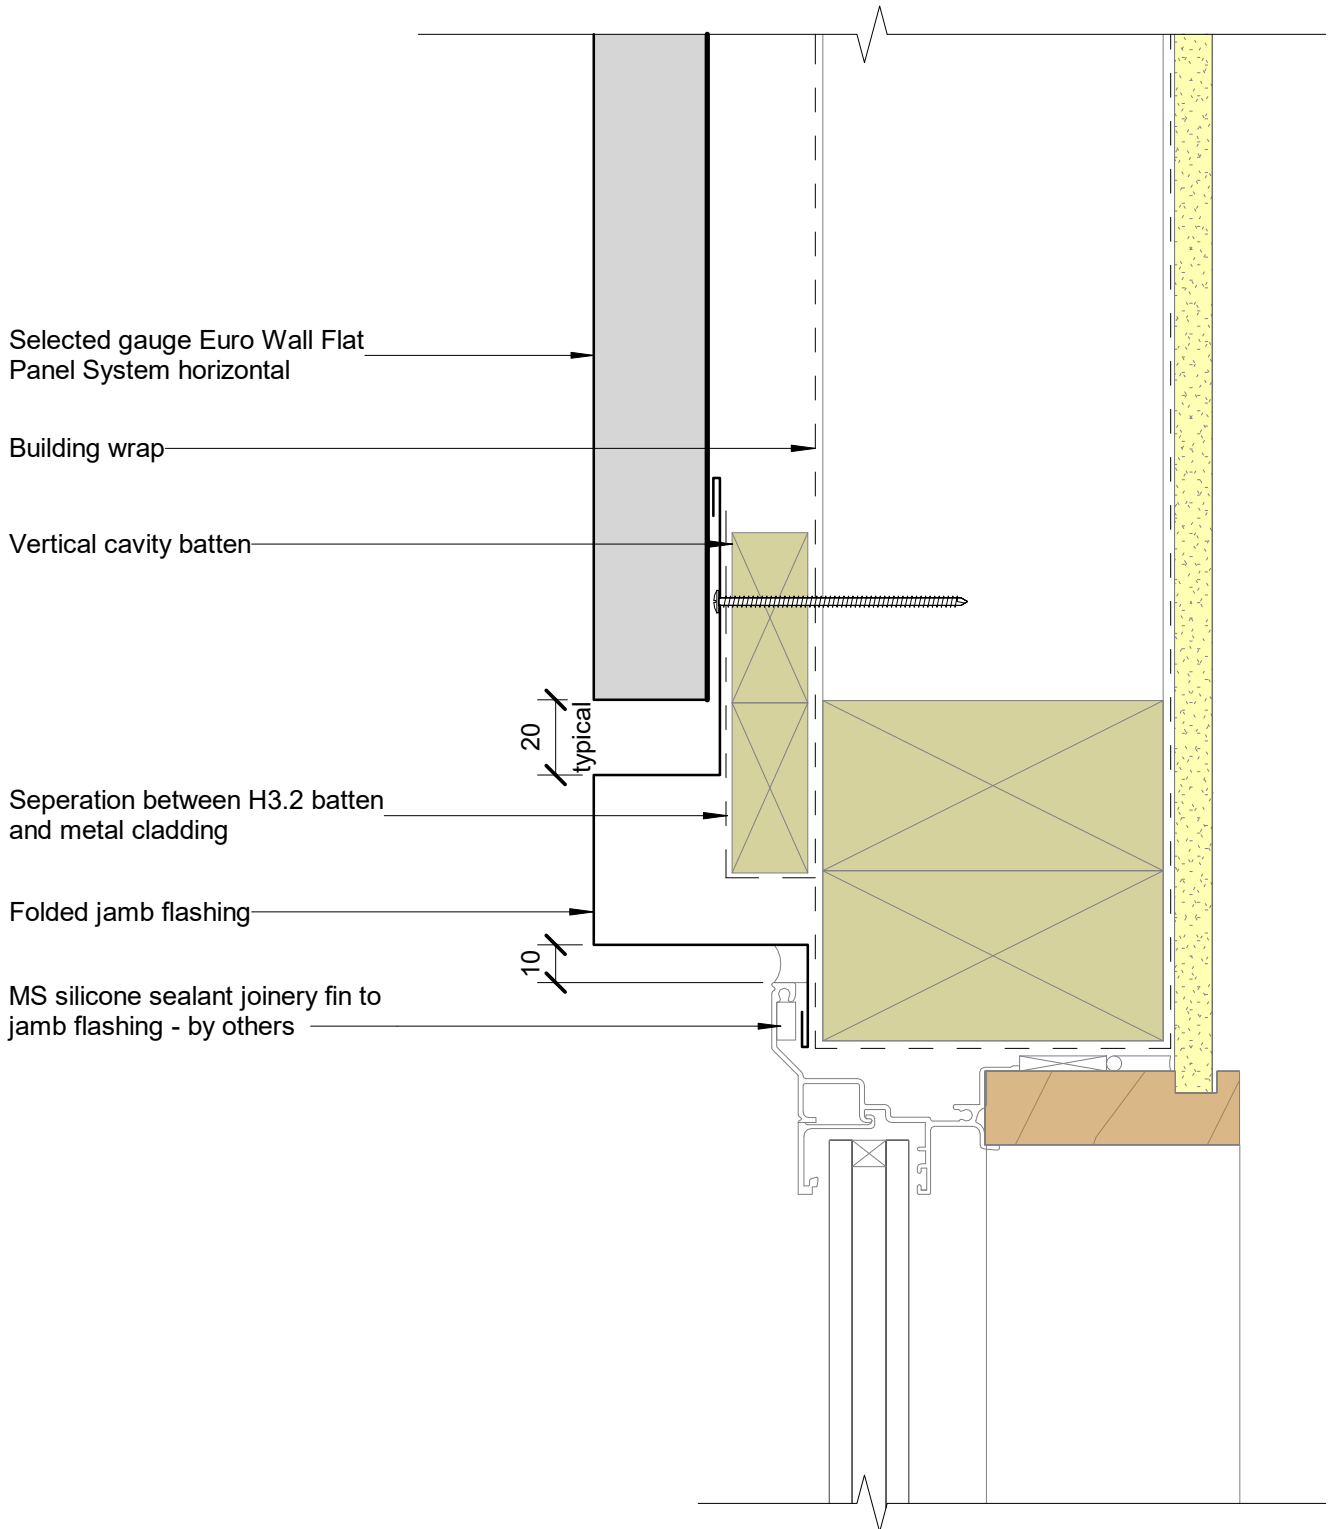

Euro Wall Flat Panel System horizontal

Scale 1:2

Scale 1:5

Parapet Typical (Y mm): excluding drip edge:

50mm in situation 1: Low, Medium and High wind zones

70mm in situation 2: Very High, Low, Medium and High wind zones

90mm in situation 3: Extra High wind zones