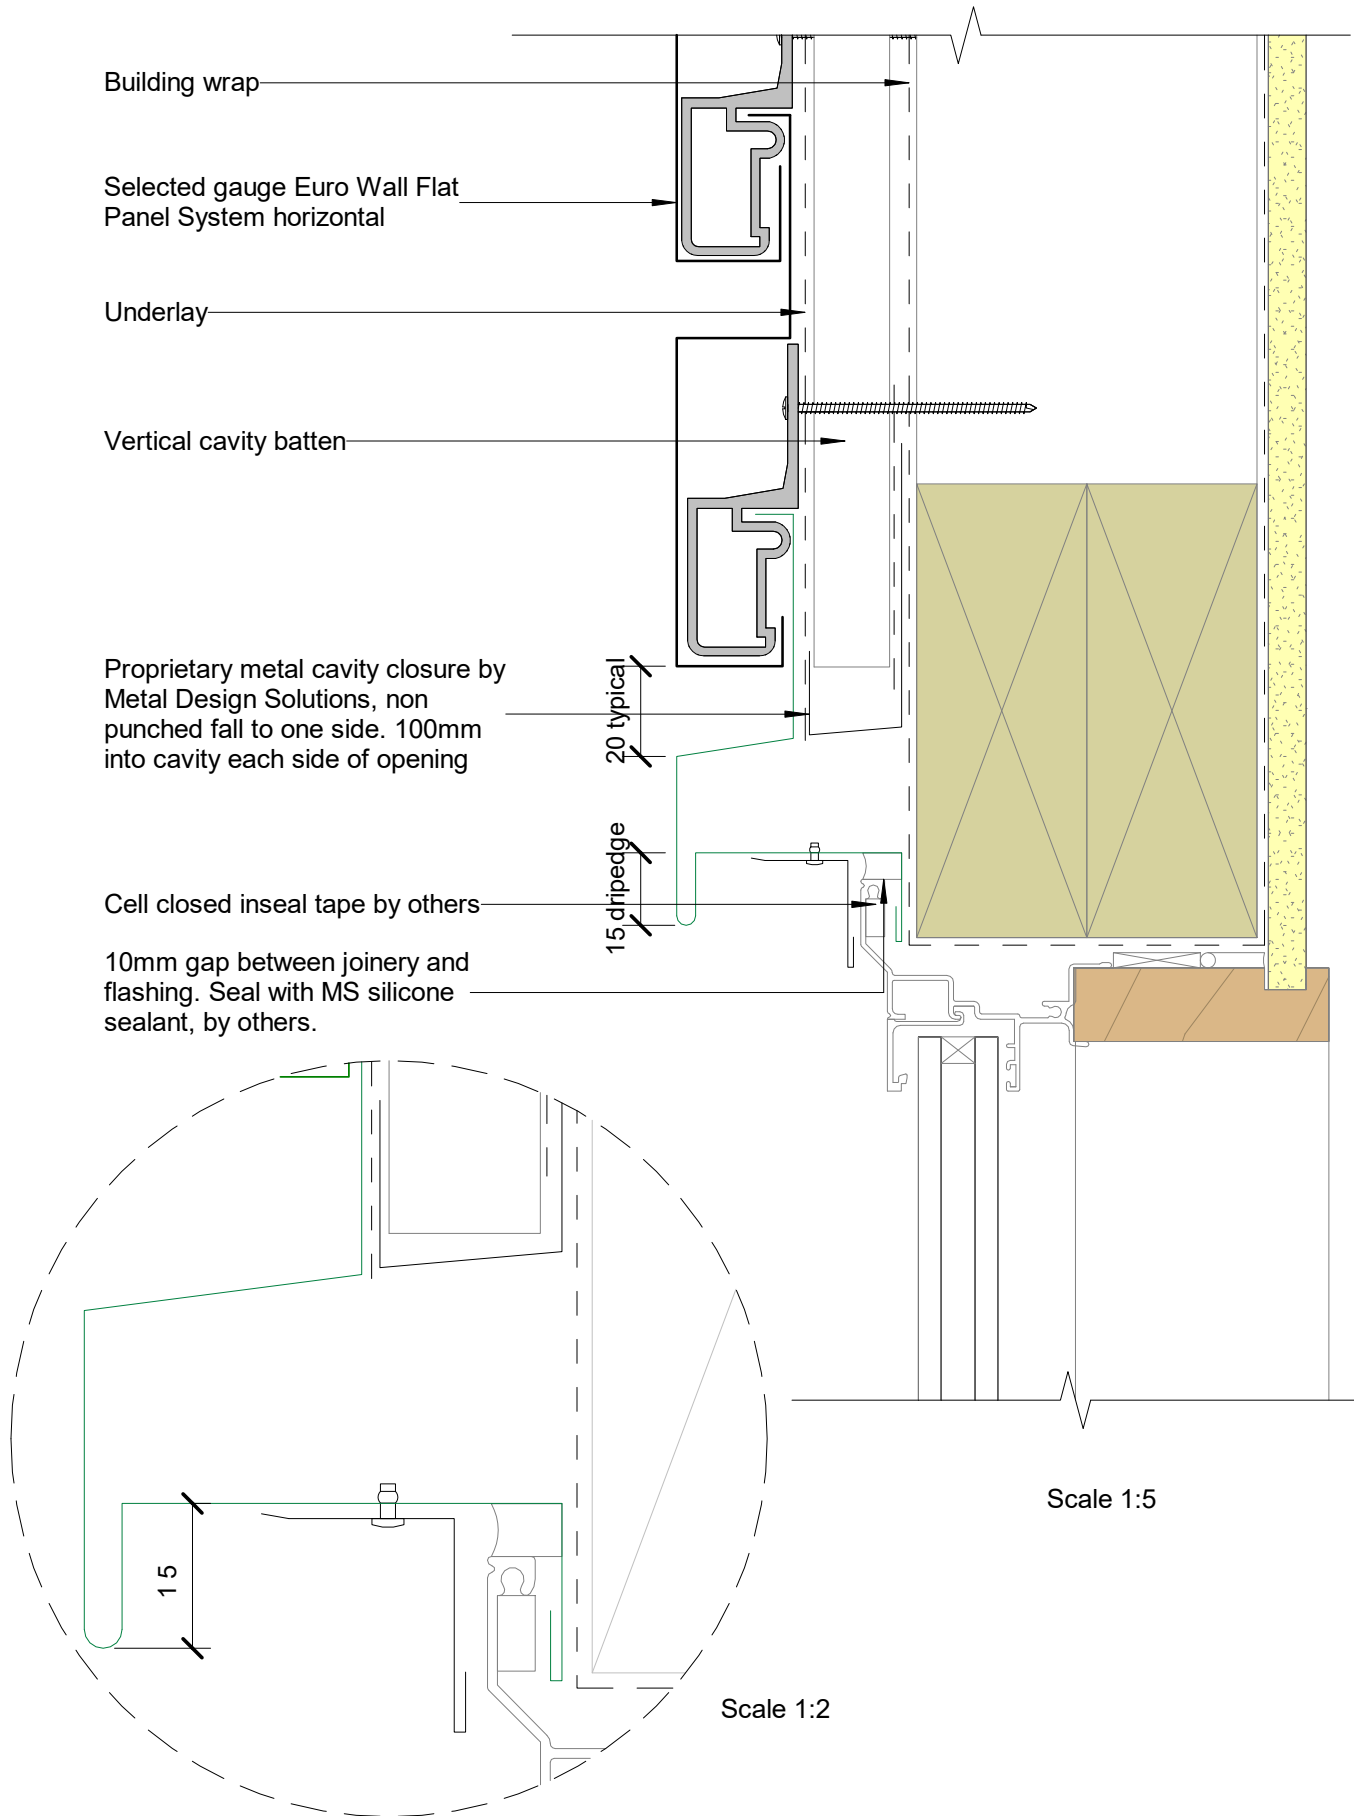

Euro Wall Flat Panel System horizontal

Scale 1:2

Scale 1:5

Parapet Typical (Y mm): excluding drip edge:

50mm in situation 1: Low, Medium and High wind zones

70mm in situation 2: Very High, Low, Medium and High wind zones

90mm in situation 3: Extra High wind zones