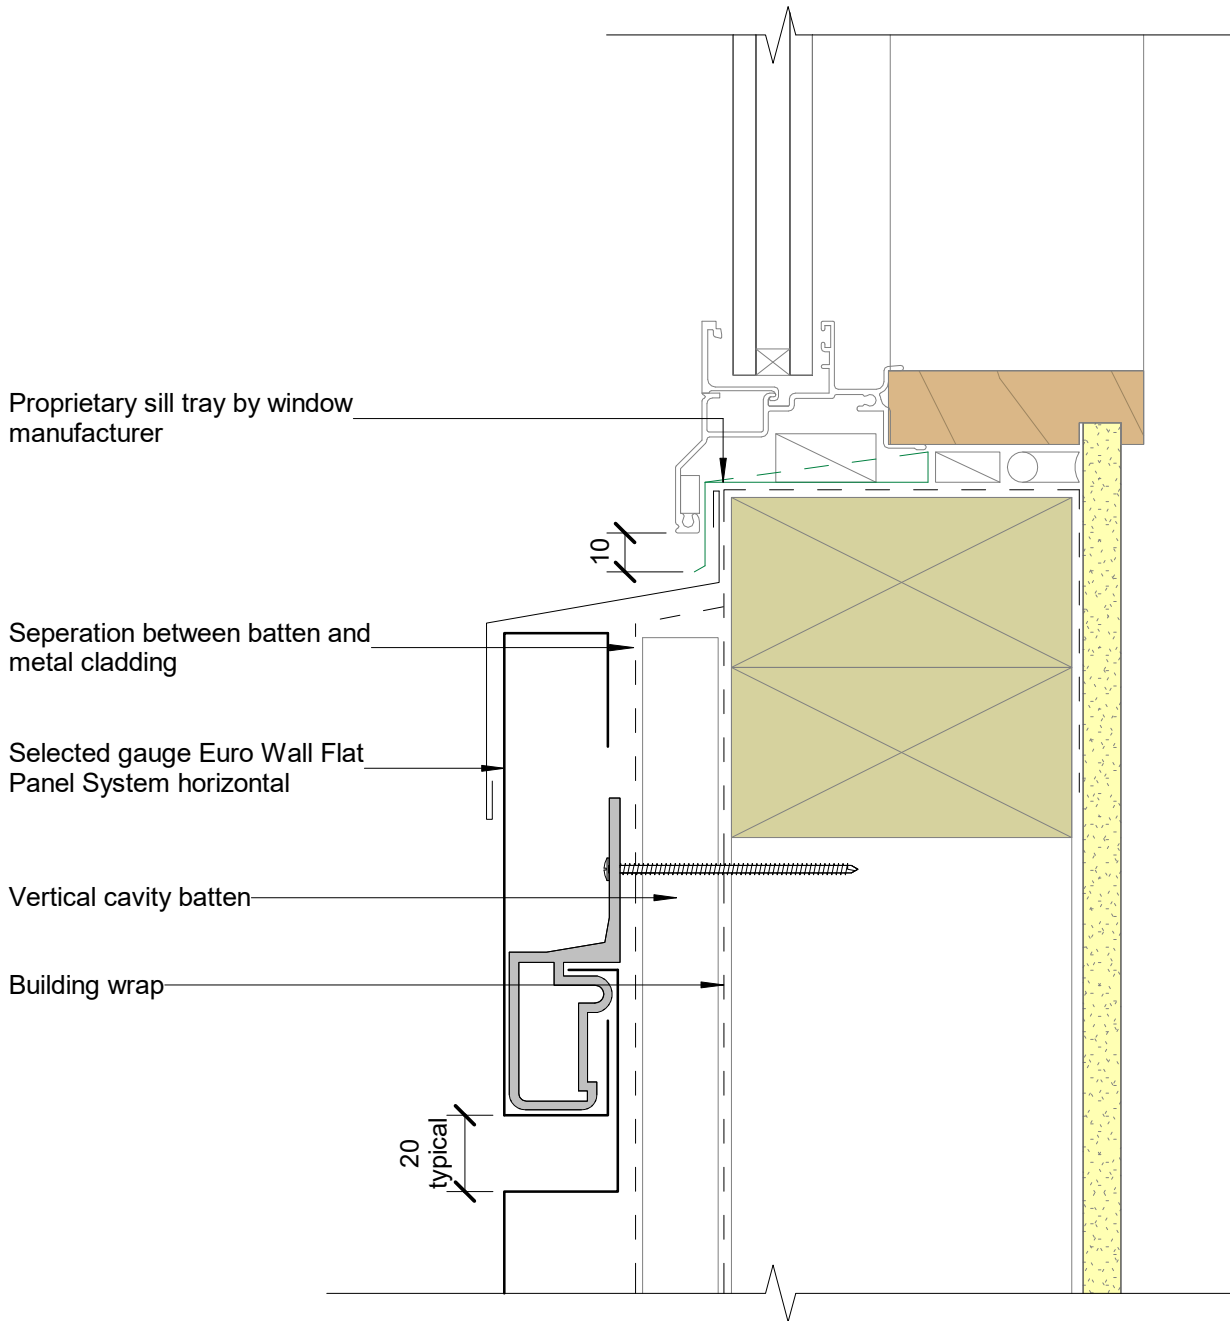

Euro Wall Flat Panel System horizontal

Scale 1:2

Scale 1:5

Parapet Typical (Y mm): excluding drip edge:

50mm in situation 1: Low, Medium and High wind zones

70mm in situation 2: Very High, Low, Medium and High wind zones

90mm in situation 3: Extra High wind zones