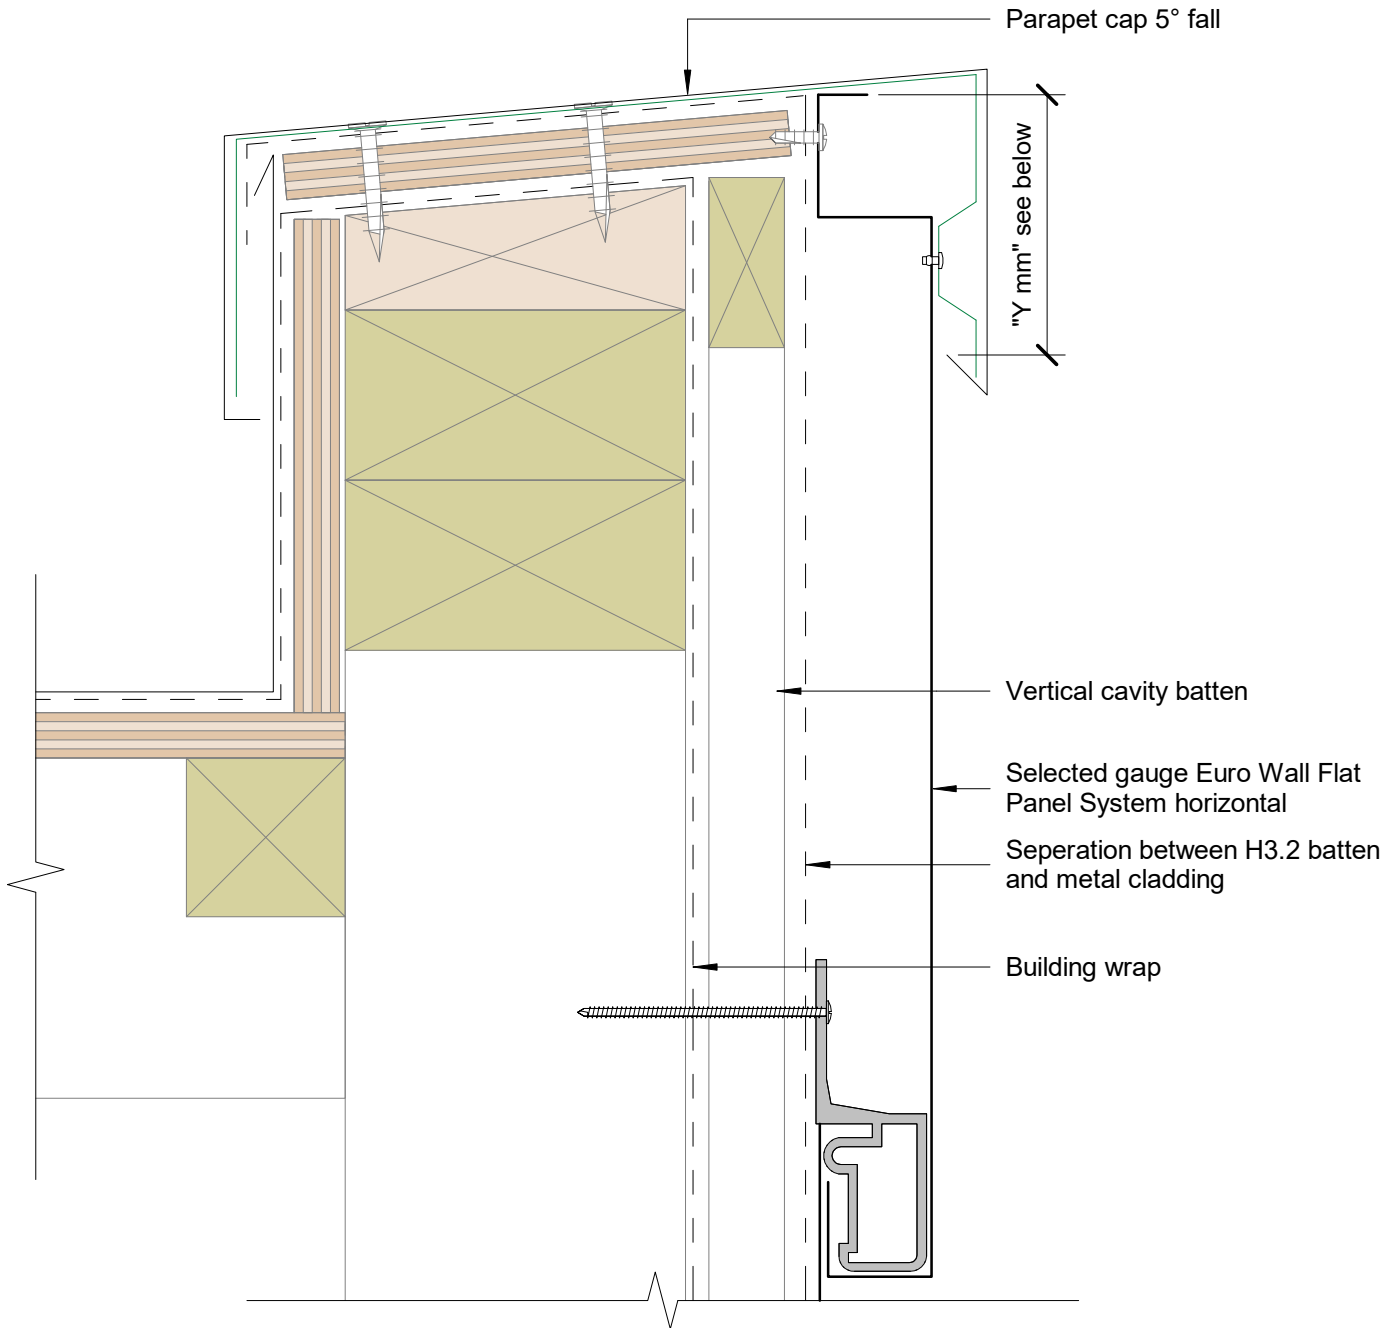

Euro Wall Flat Panel System horizontal

Scale 1:2

Scale 1:5

Parapet Typical (Y mm): excluding drip edge:

50mm in situation 1: Low, Medium and High wind zones

70mm in situation 2: Very High, Low, Medium and High wind zones

90mm in situation 3: Extra High wind zones