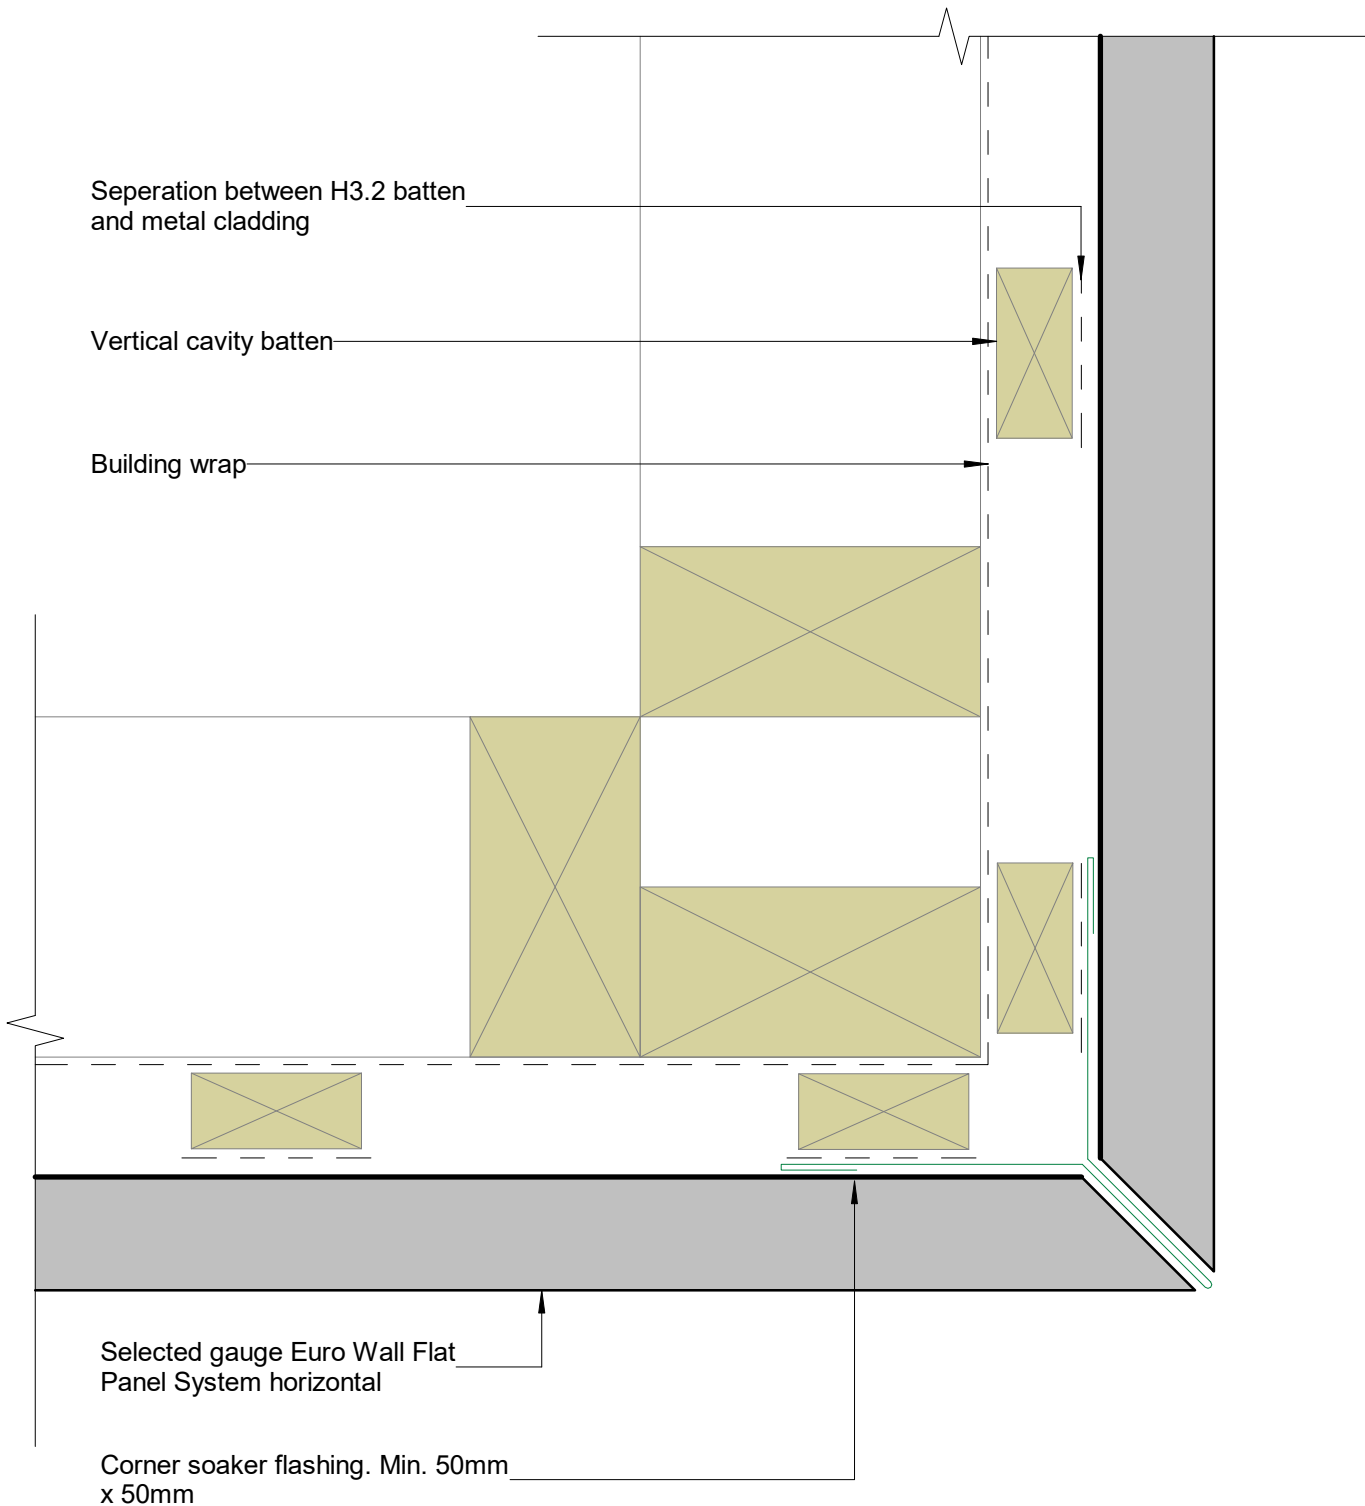

Euro Wall Flat Panel System horizontal

Scale 1:2

Scale 1:5

Parapet Typical (Y mm): excluding drip edge:

50mm in situation 1: Low, Medium and High wind zones

70mm in situation 2: Very High, Low, Medium and High wind zones

90mm in situation 3: Extra High wind zones