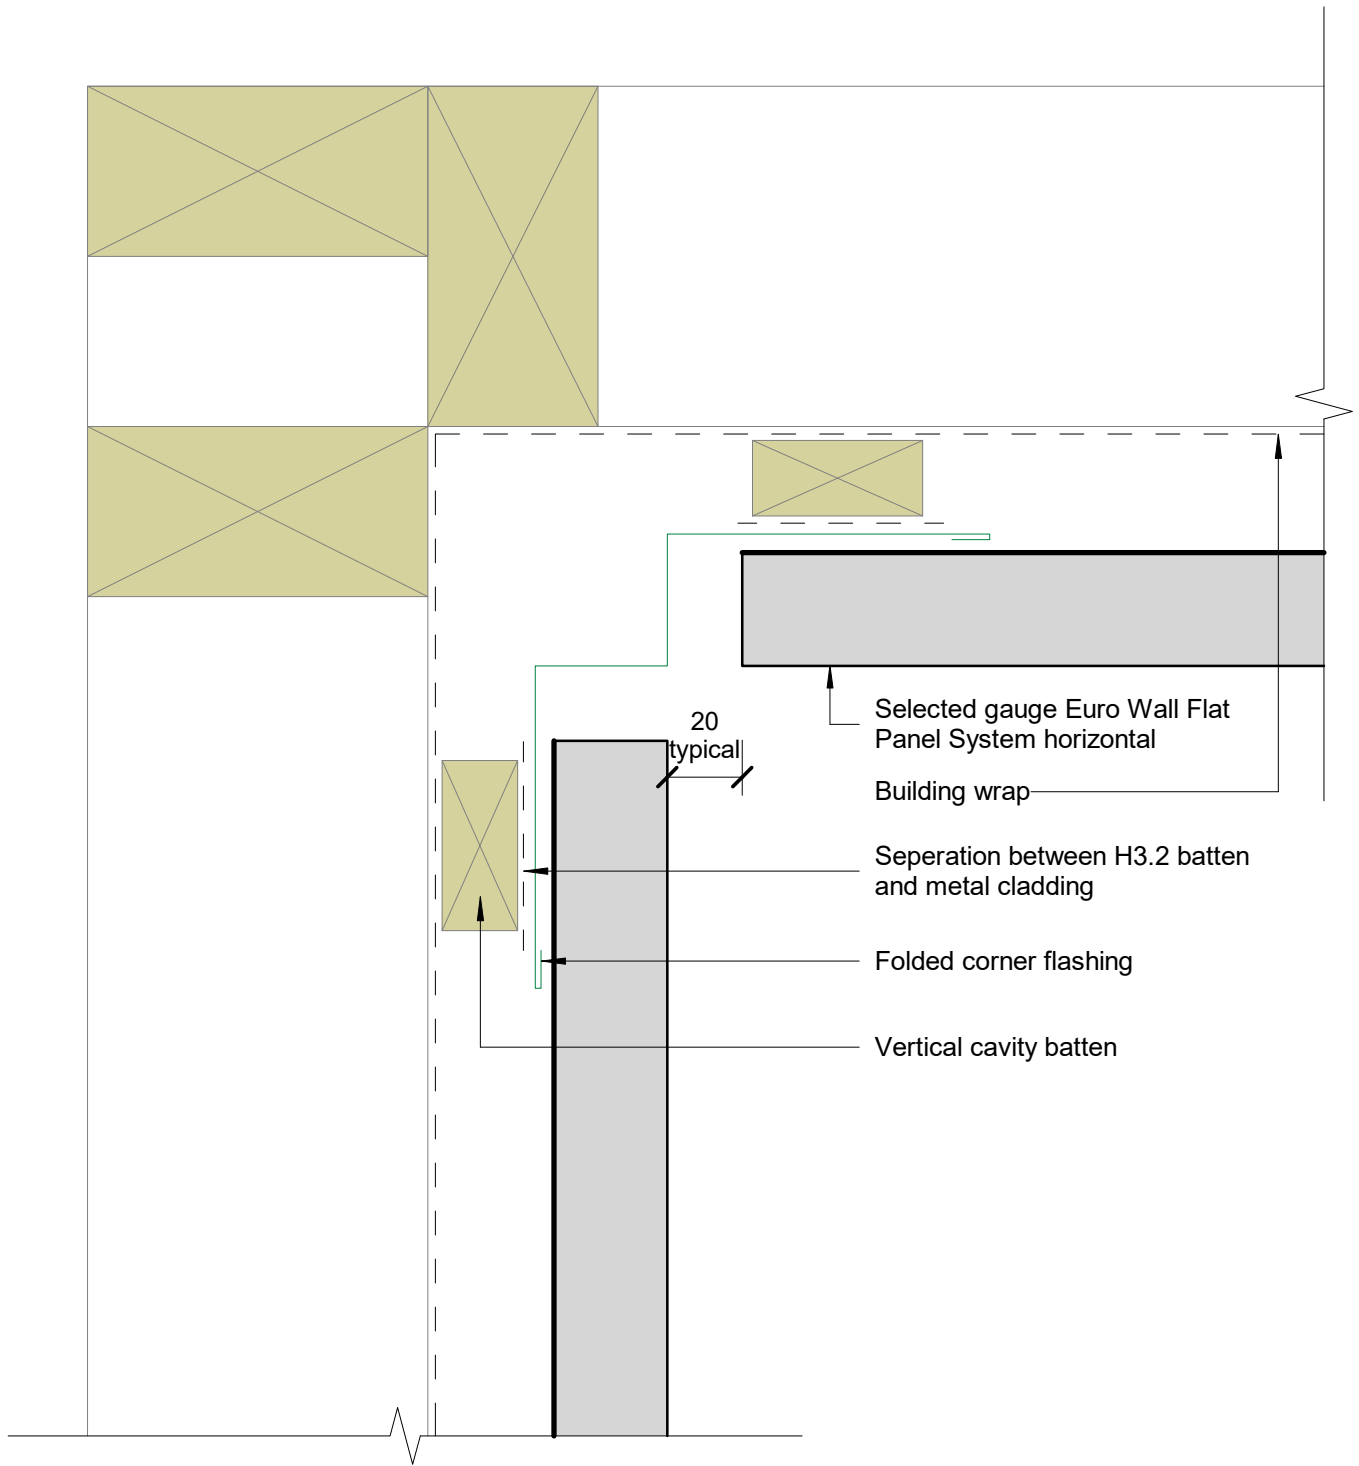

Euro Wall Flat Panel System horizontal

Scale 1:2

Scale 1:5

Parapet Typical (Y mm): excluding drip edge:

50mm in situation 1: Low, Medium and High wind zones

70mm in situation 2: Very High, Low, Medium and High wind zones

90mm in situation 3: Extra High wind zones