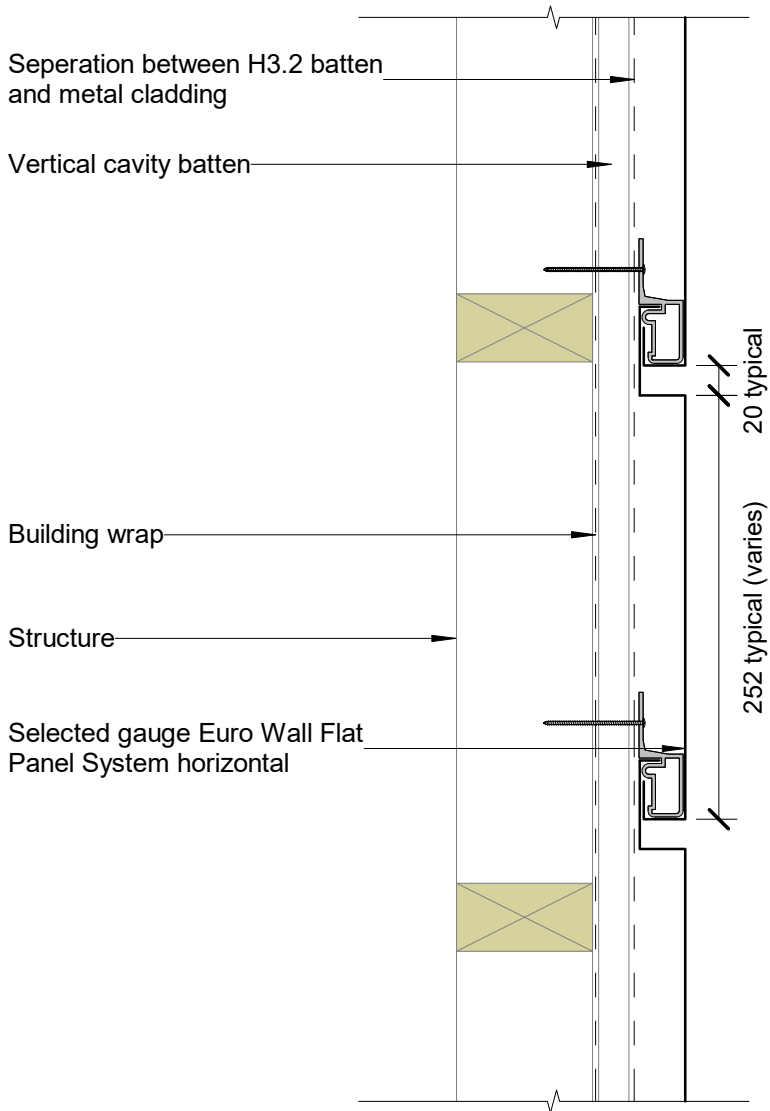

Euro Wall Flat Panel System horizontal

Scale 1:2

Scale 1:5

Parapet Typical (Y mm): excluding drip edge:

50mm in situation 1: Low, Medium and High wind zones

70mm in situation 2: Very High, Low, Medium and High wind zones

90mm in situation 3: Extra High wind zones