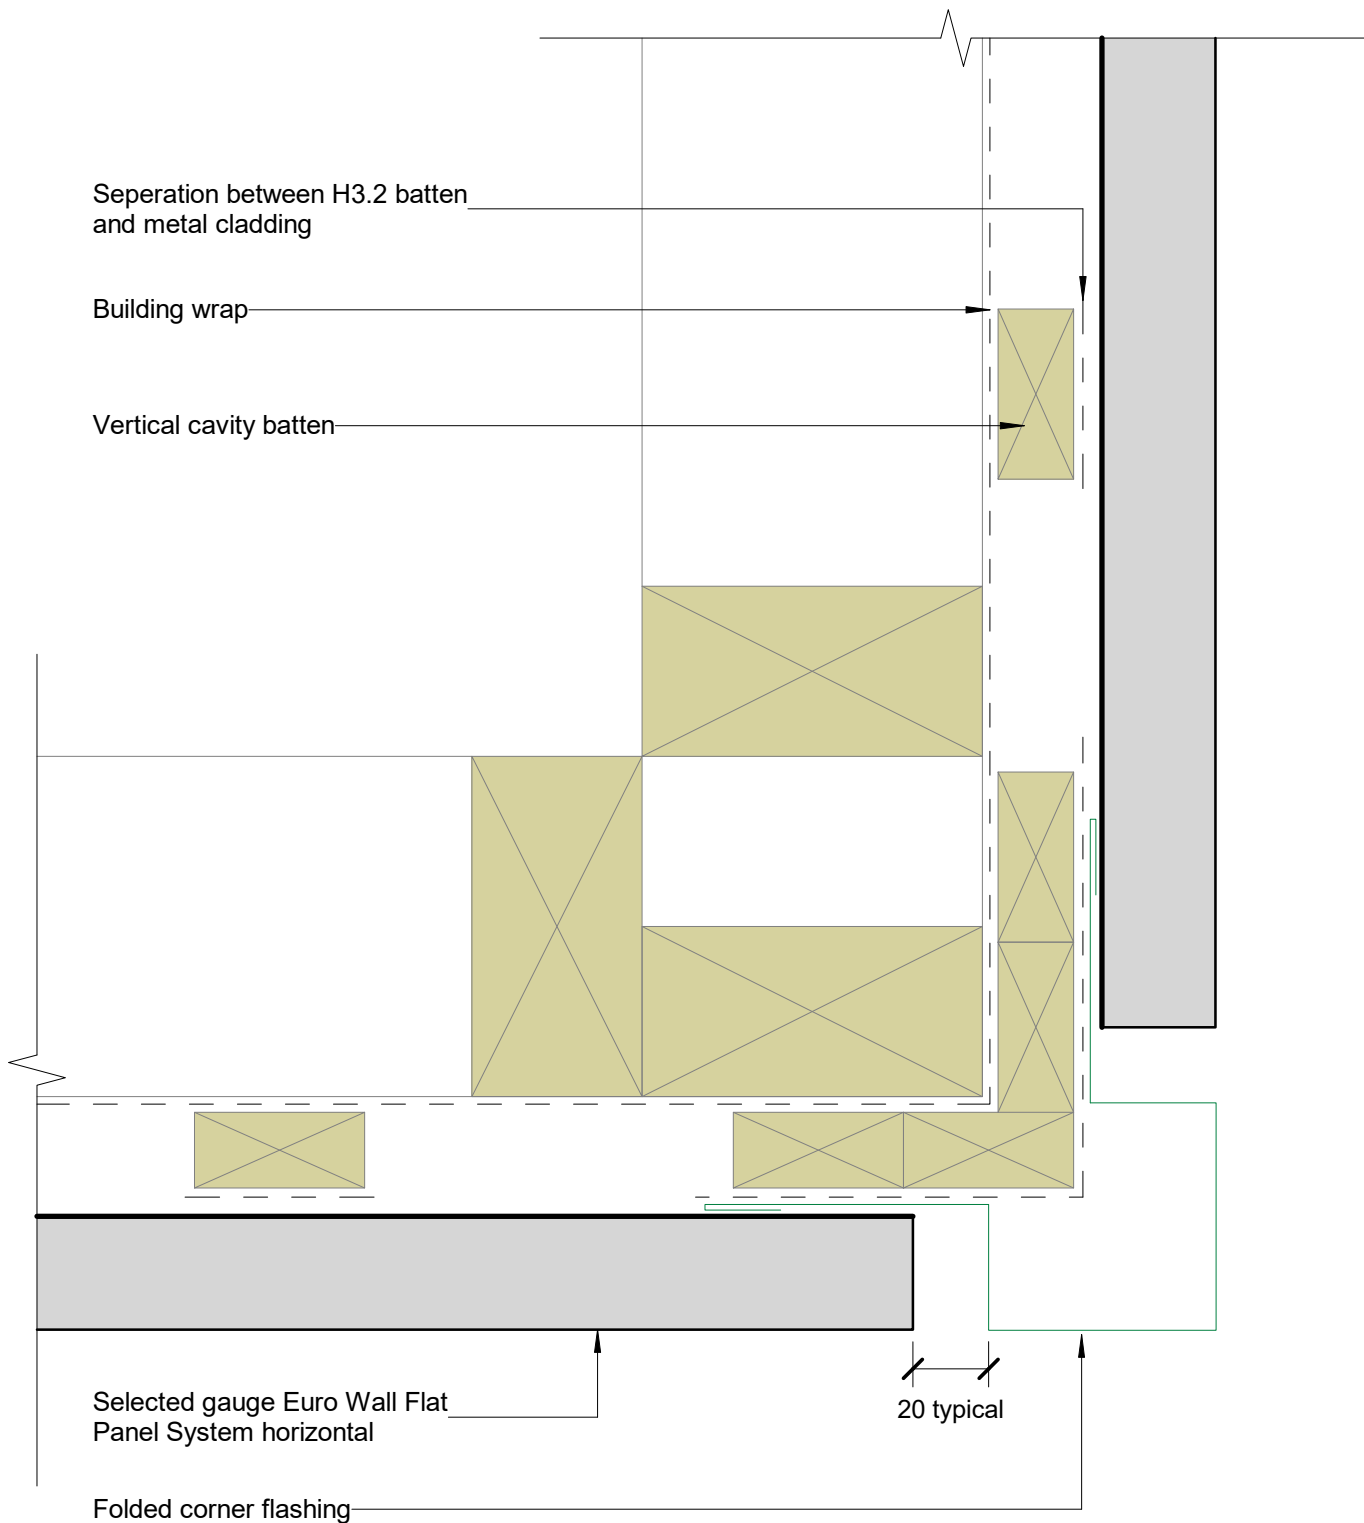

Euro Wall Flat Panel System horizontal

Scale 1:2

Scale 1:5

Parapet Typical (Y mm): excluding drip edge:

50mm in situation 1: Low, Medium and High wind zones

70mm in situation 2: Very High, Low, Medium and High wind zones

90mm in situation 3: Extra High wind zones