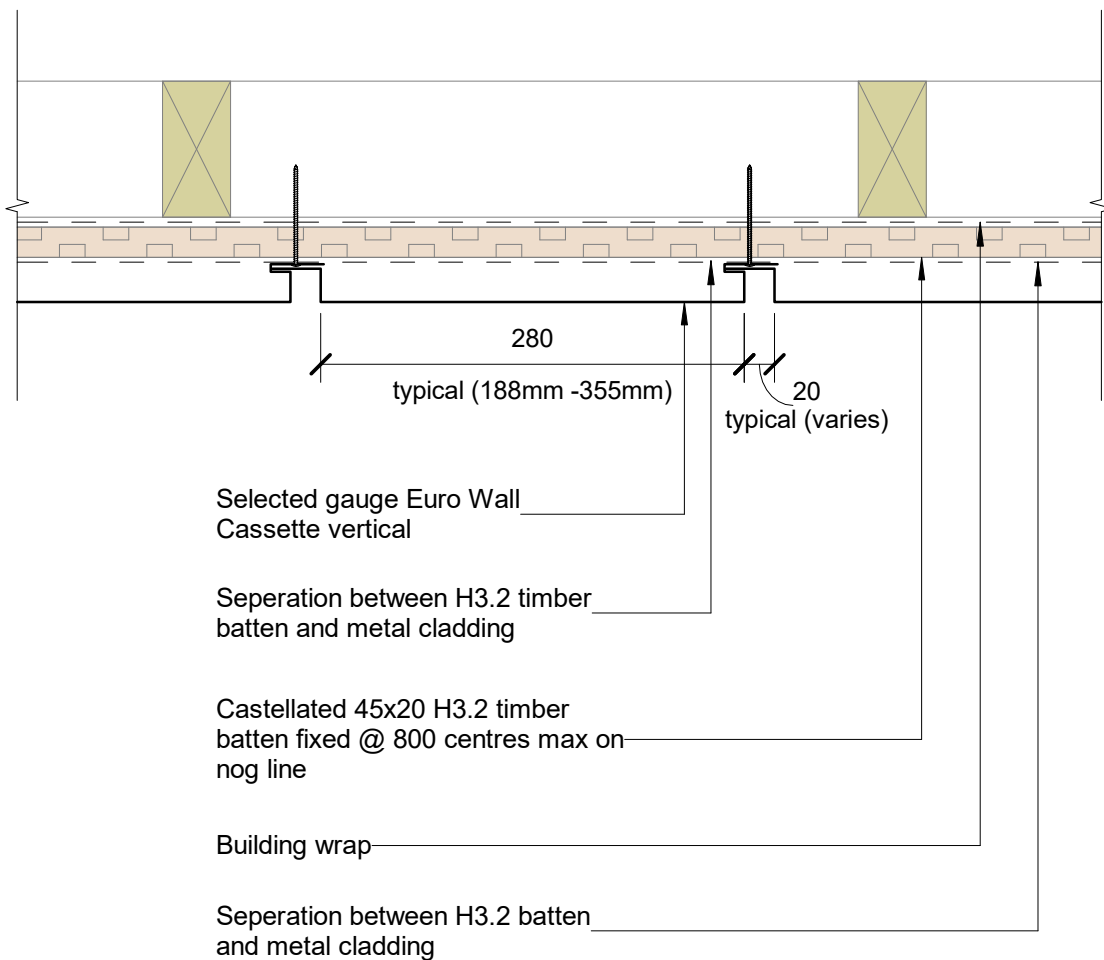

Euro Wall Cassette vertical

Scale 1:2

Scale 1:5