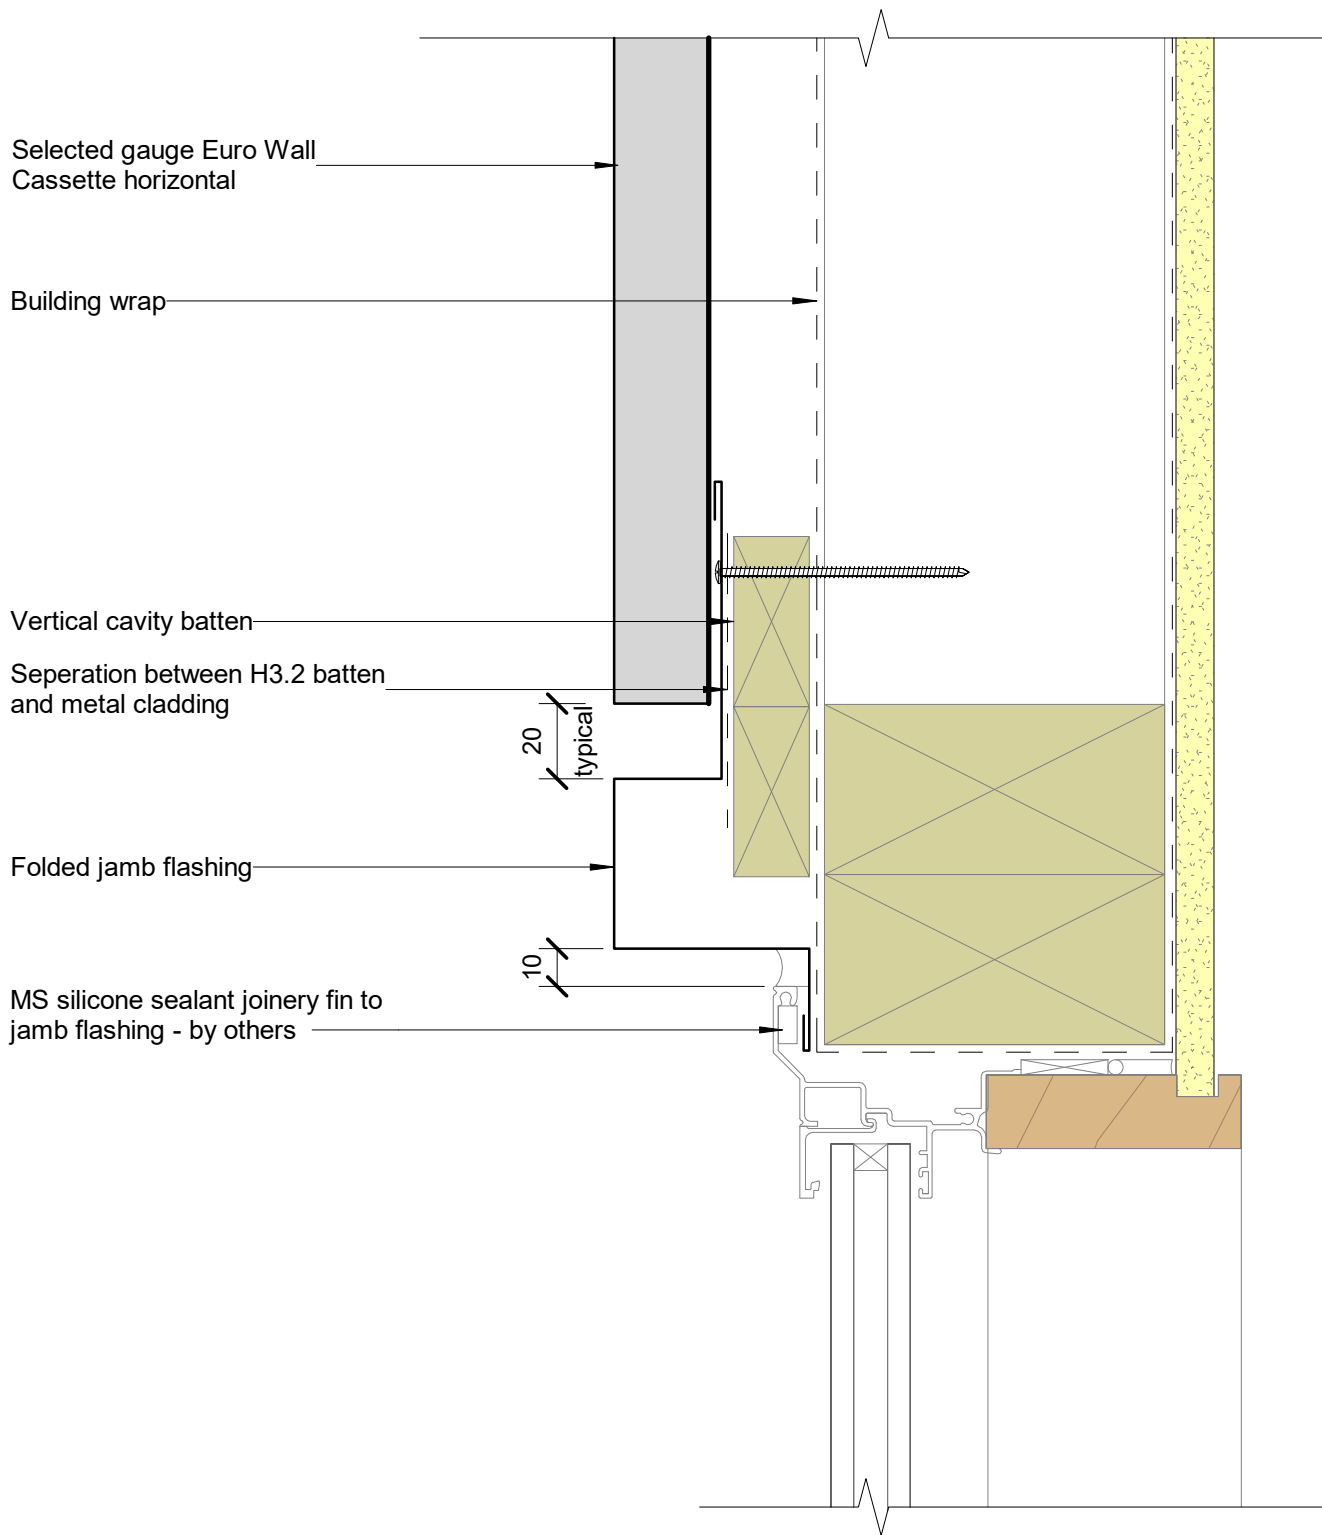

Euro Wall Cassette horizontal

Scale 1:2

Scale 1:5

Parapet Typical (Y mm): excluding drip edge:

- 50mm in situation 1: Low, Medium and High wind zones
- 70mm in situation 2: Very High, Low, Medium and High wind zones
- 90mm in situation 3: Extra High wind zones