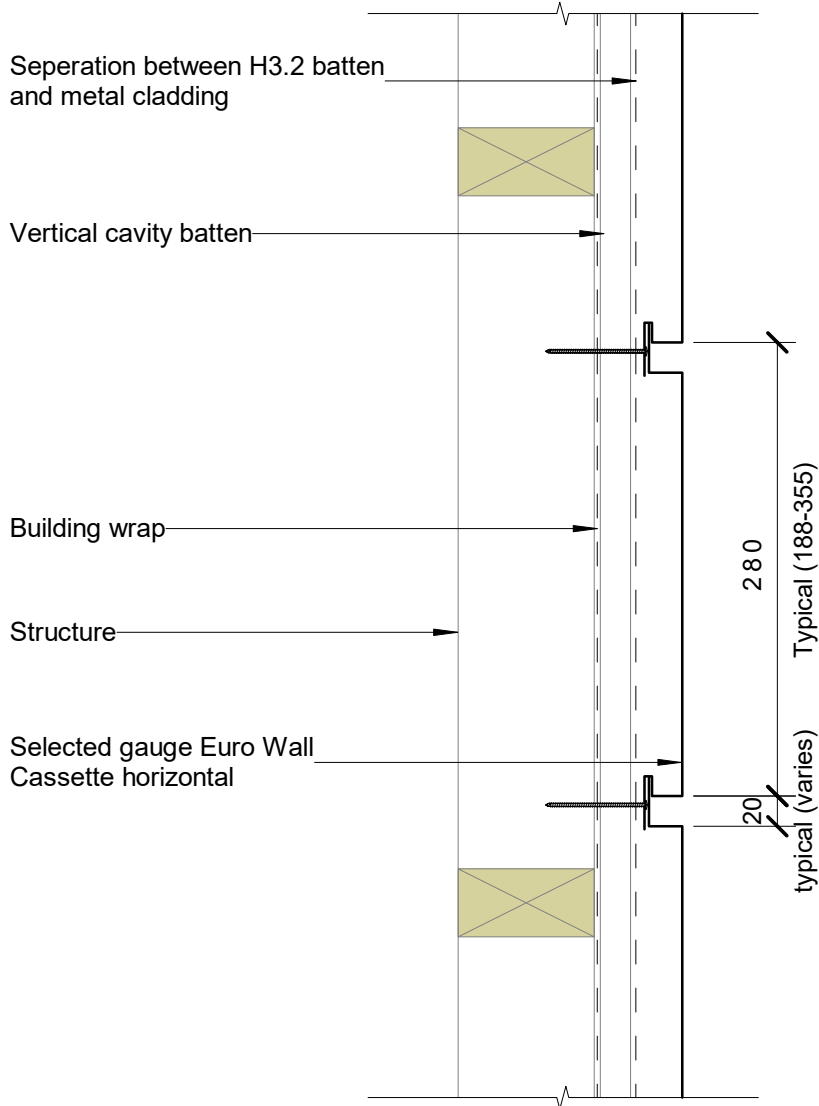

Euro Wall Cassette horizontal

Scale 1:2

Scale 1:5

Parapet Typical (Y mm): excluding drip edge:

- 50mm in situation 1: Low, Medium and High wind zones
- 70mm in situation 2: Very High, Low, Medium and High wind zones
- 90mm in situation 3: Extra High wind zones