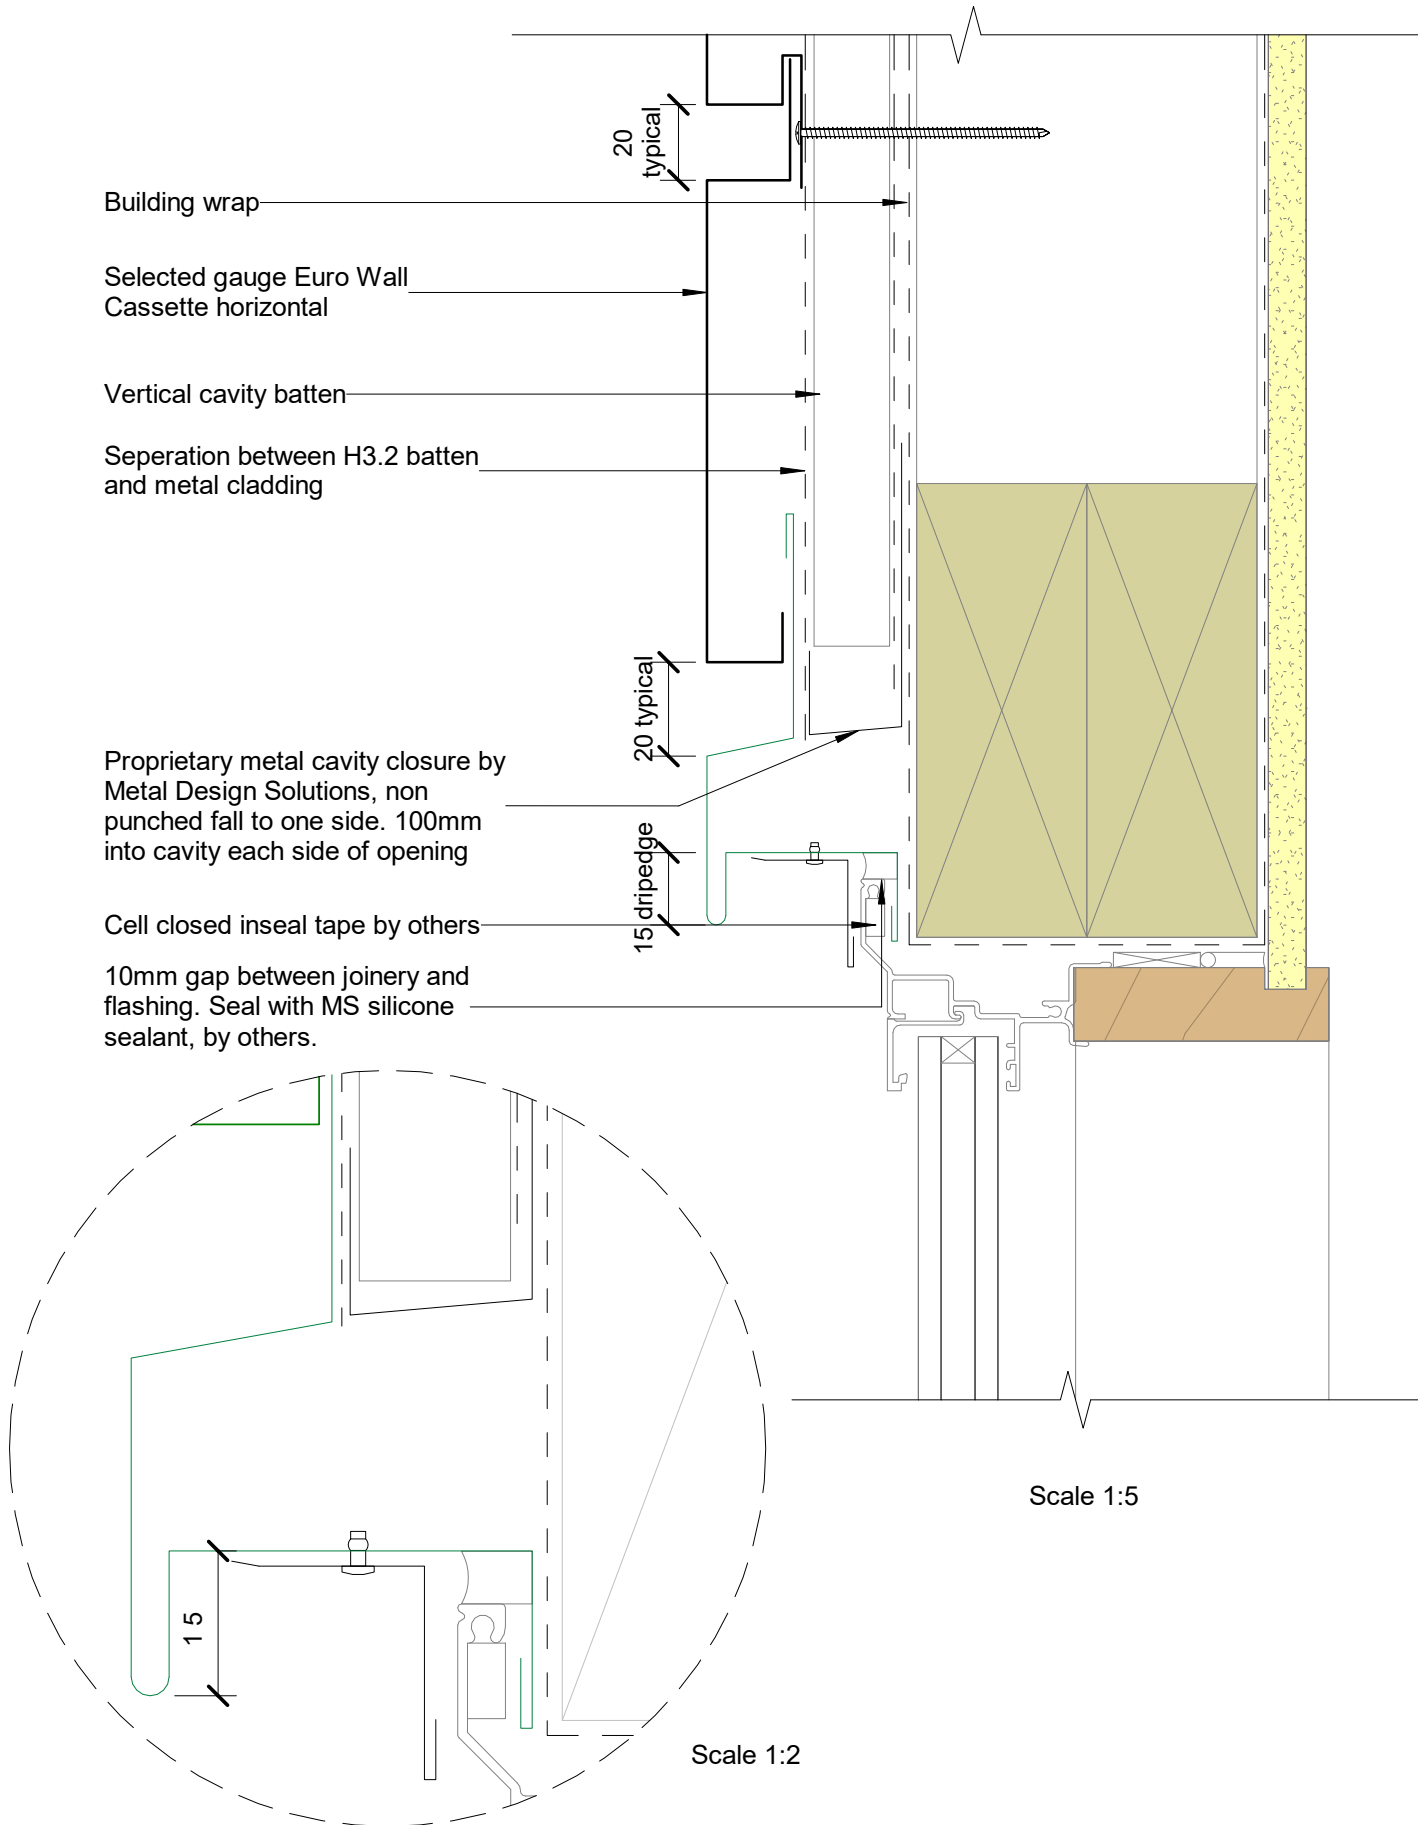

Euro Wall Cassette horizontal

Scale 1:2

Scale 1:5

Parapet Typical (Y mm): excluding drip edge:

- 50mm in situation 1: Low, Medium and High wind zones
- 70mm in situation 2: Very High, Low, Medium and High wind zones
- 90mm in situation 3: Extra High wind zones