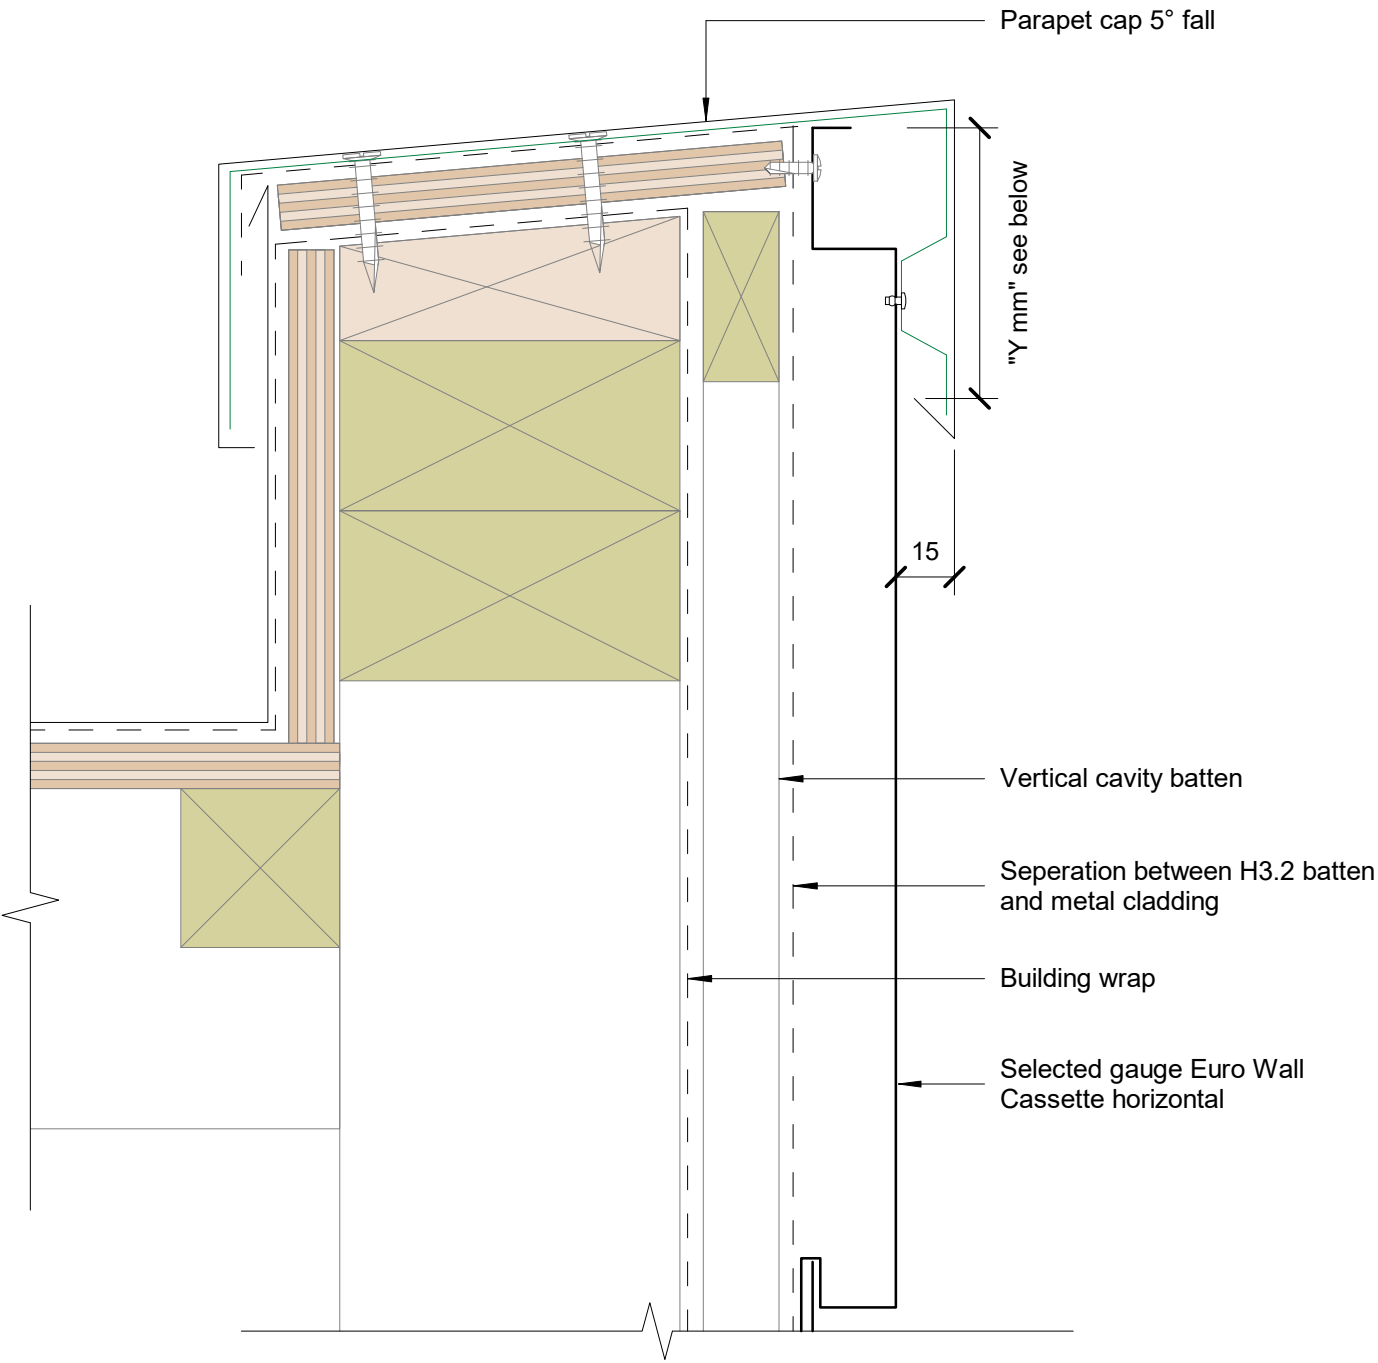

Euro Wall Cassette horizontal

Scale 1:2

Scale 1:5

Parapet Typical (Y mm): excluding drip edge:

- 50mm in situation 1: Low, Medium and High wind zones
- 70mm in situation 2: Very High, Low, Medium and High wind zones
- 90mm in situation 3: Extra High wind zones