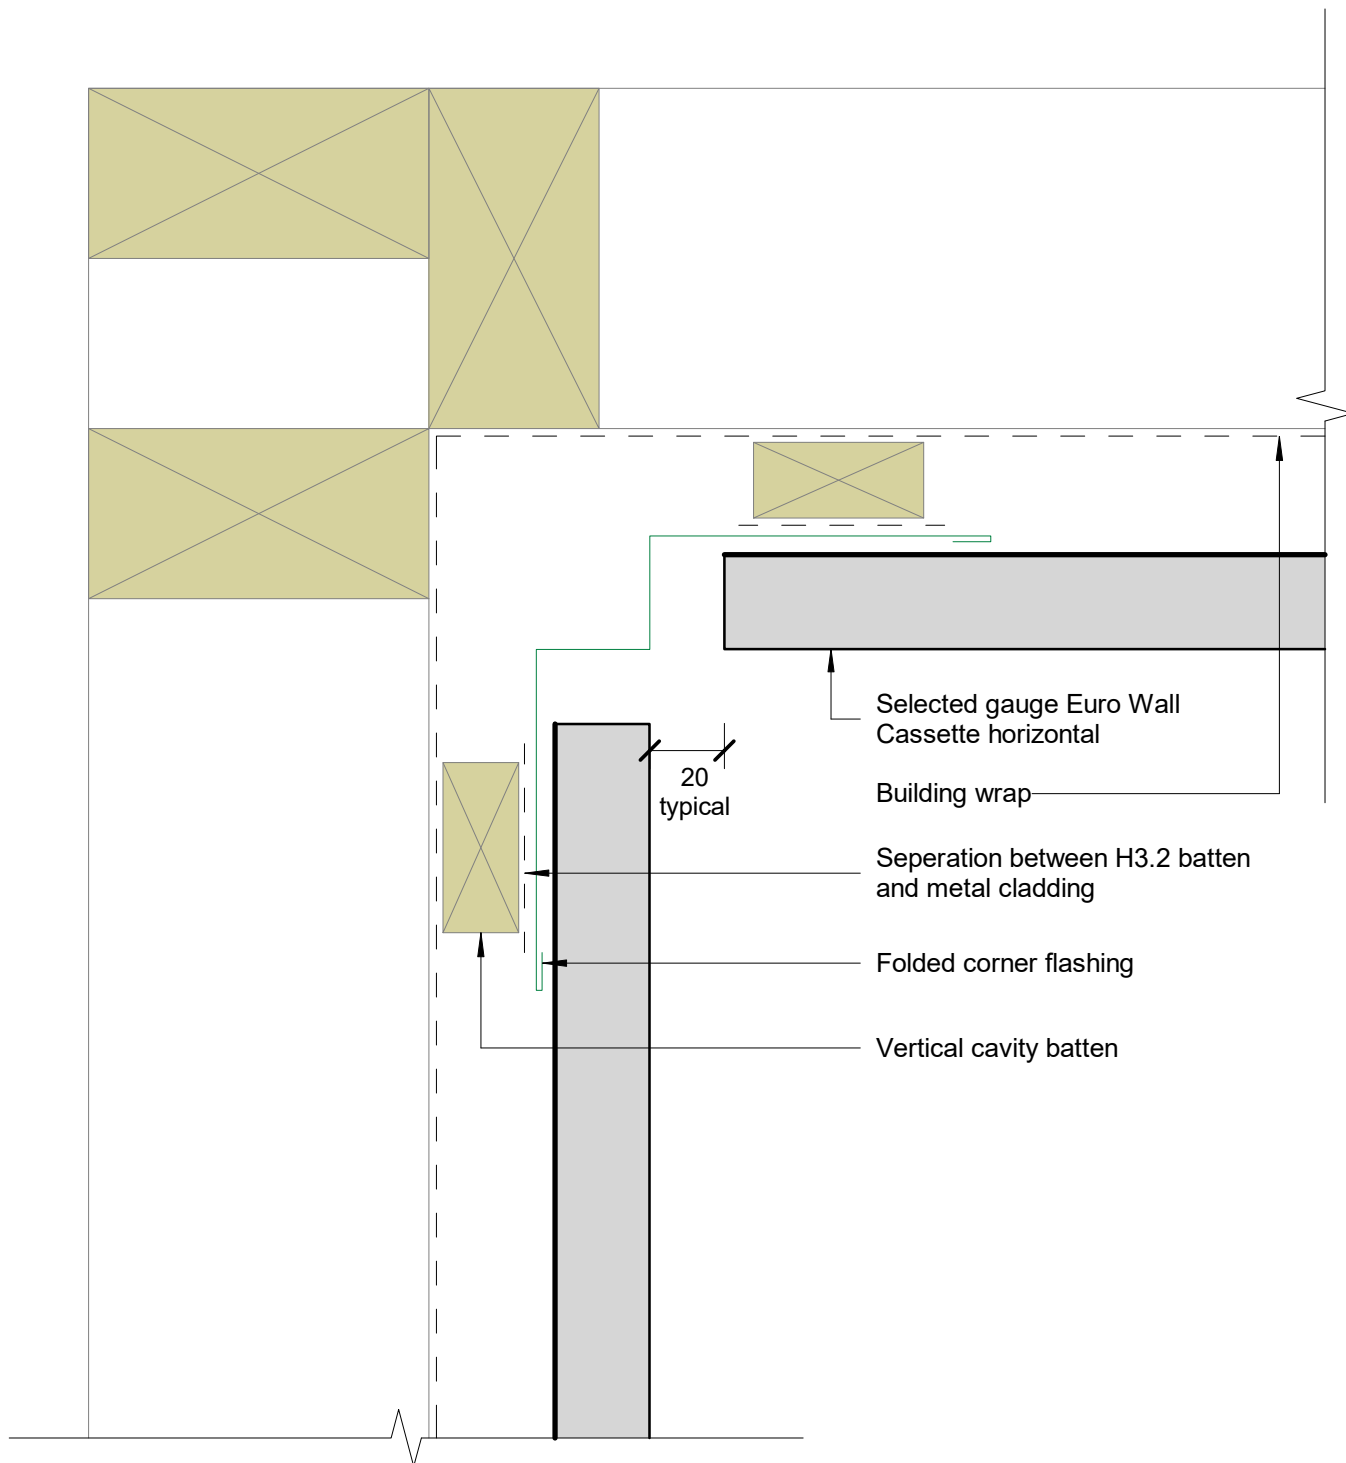

Euro Wall Cassette horizontal

Scale 1:2

Scale 1:5

Parapet Typical (Y mm): excluding drip edge:

- 50mm in situation 1: Low, Medium and High wind zones
- 70mm in situation 2: Very High, Low, Medium and High wind zones
- 90mm in situation 3: Extra High wind zones