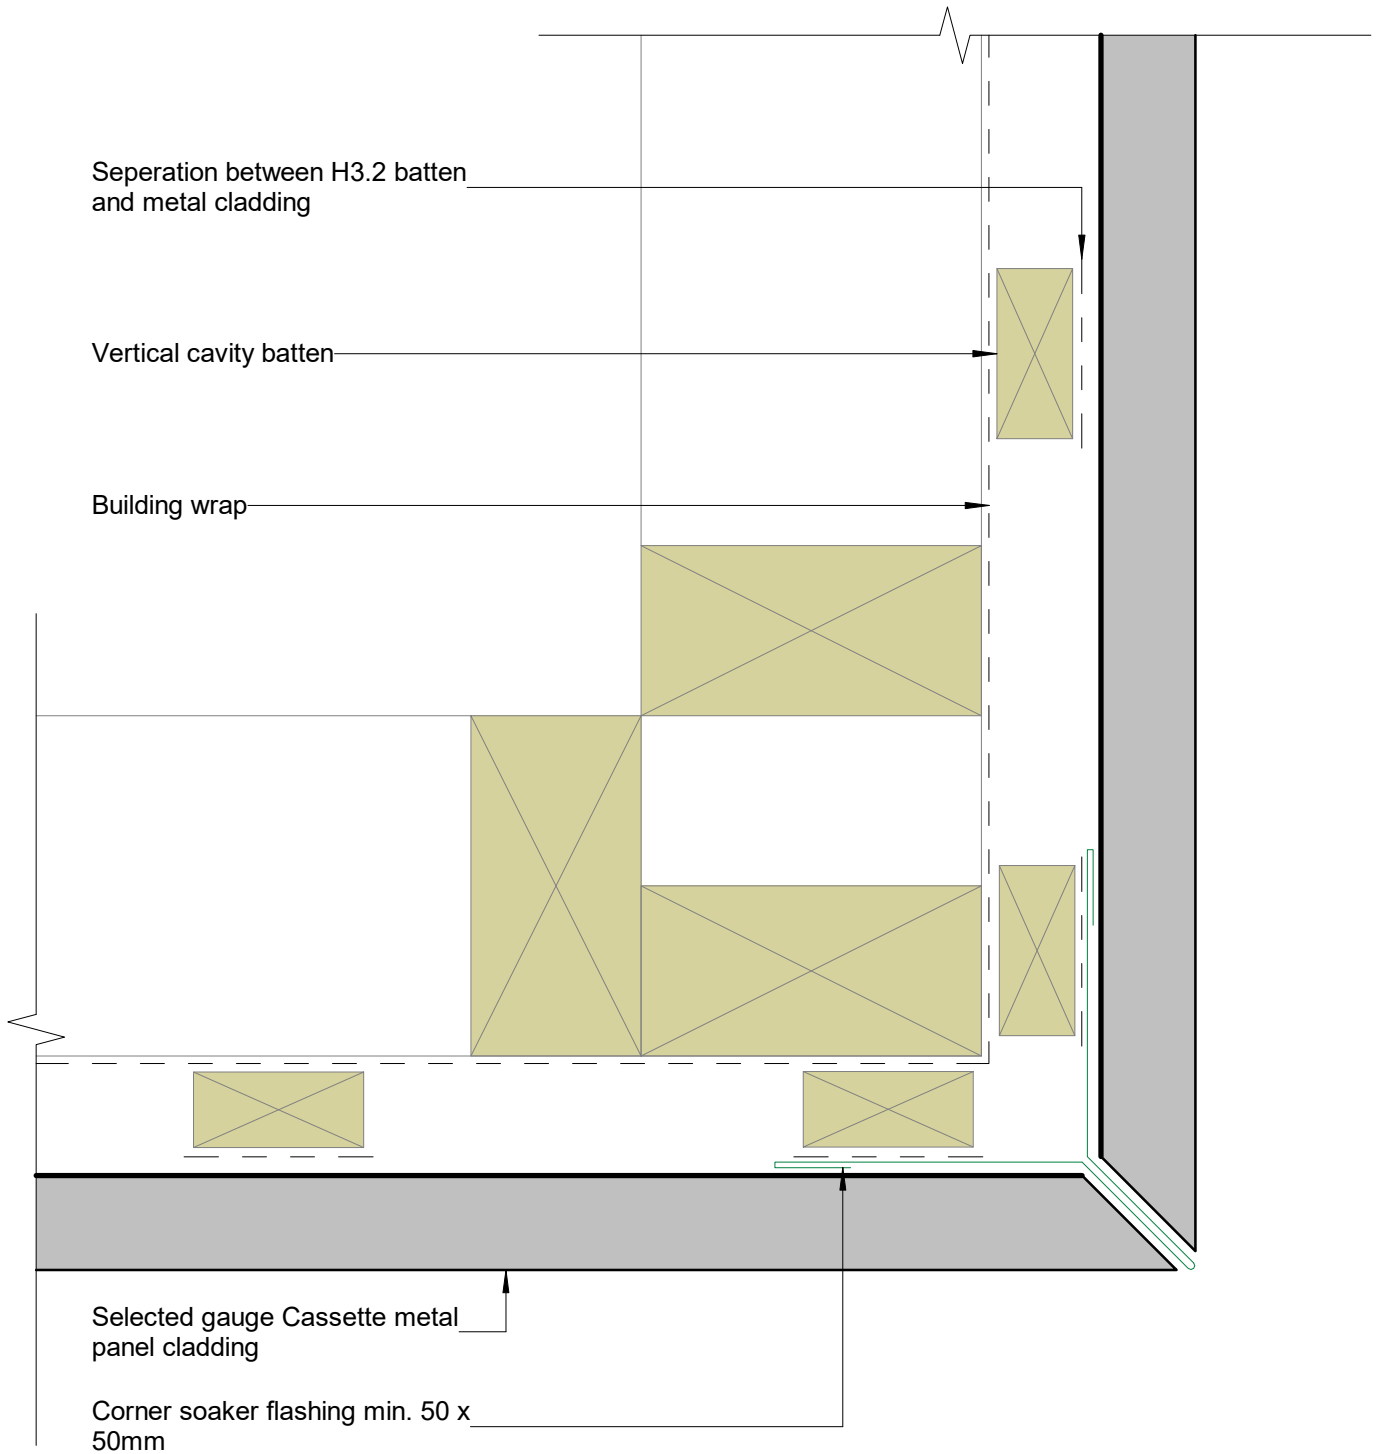

Euro Wall Cassette horizontal

Scale 1:2

Scale 1:5

Parapet Typical (Y mm): excluding drip edge:

- 50mm in situation 1: Low, Medium and High wind zones
- 70mm in situation 2: Very High, Low, Medium and High wind zones
- 90mm in situation 3: Extra High wind zones