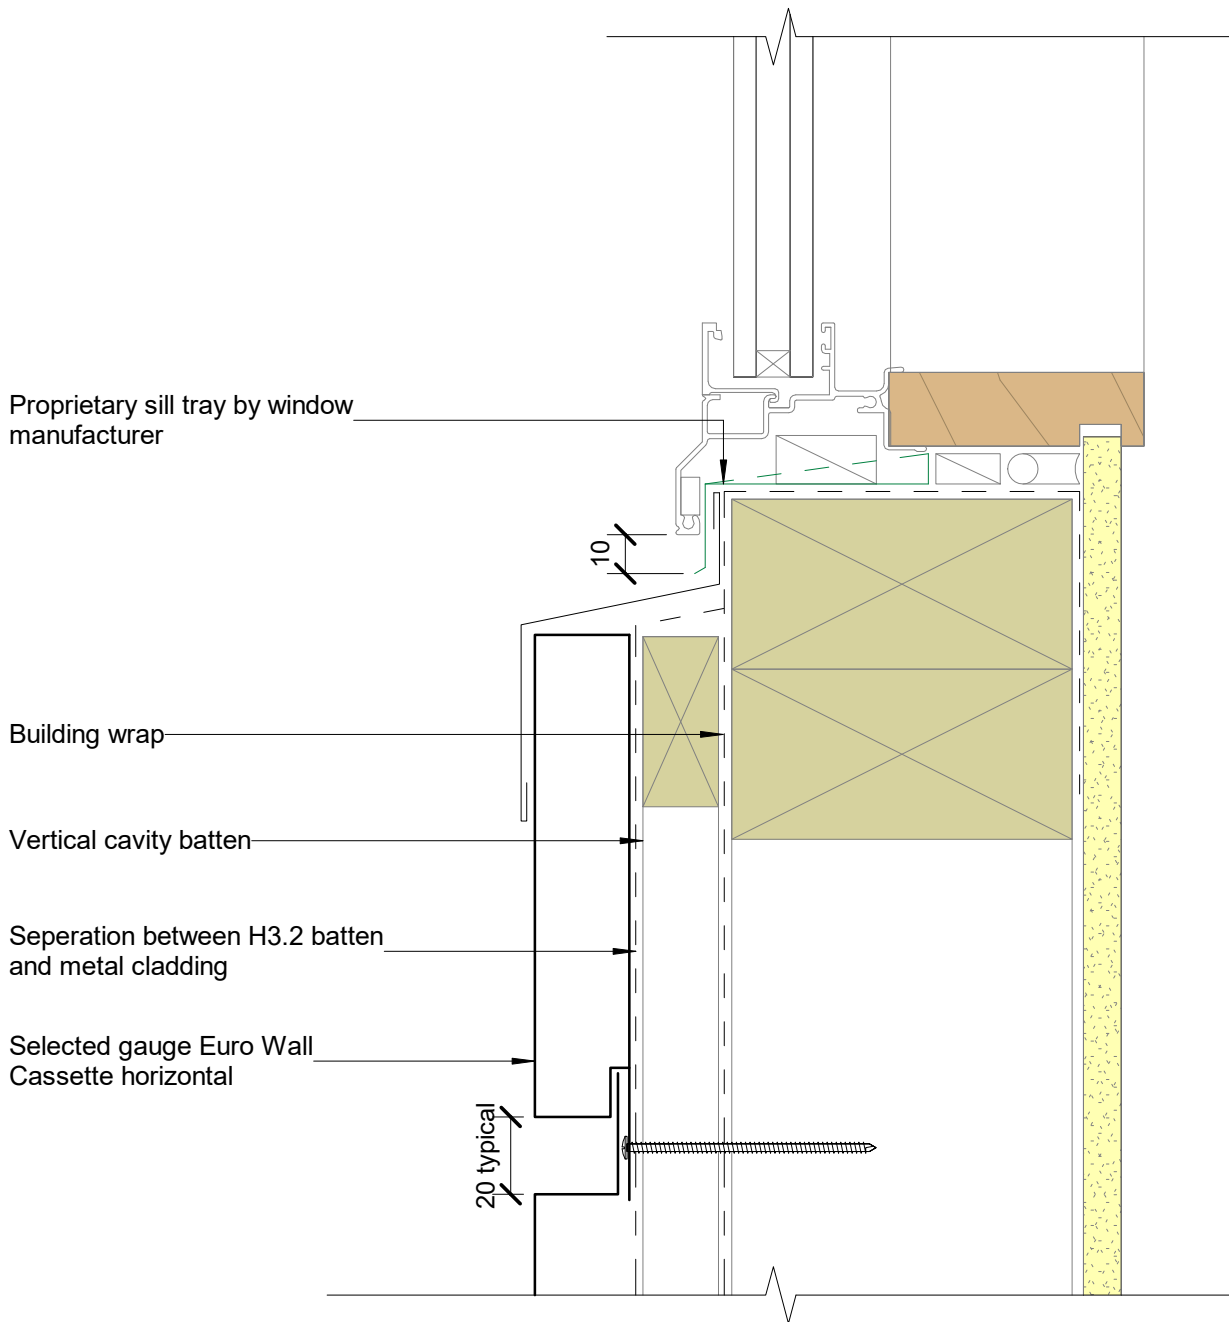

Euro Wall Cassette horizontal

Scale 1:2

Scale 1:5

Parapet Typical (Y mm): excluding drip edge:

- 50mm in situation 1: Low, Medium and High wind zones
- 70mm in situation 2: Very High, Low, Medium and High wind zones
- 90mm in situation 3: Extra High wind zones