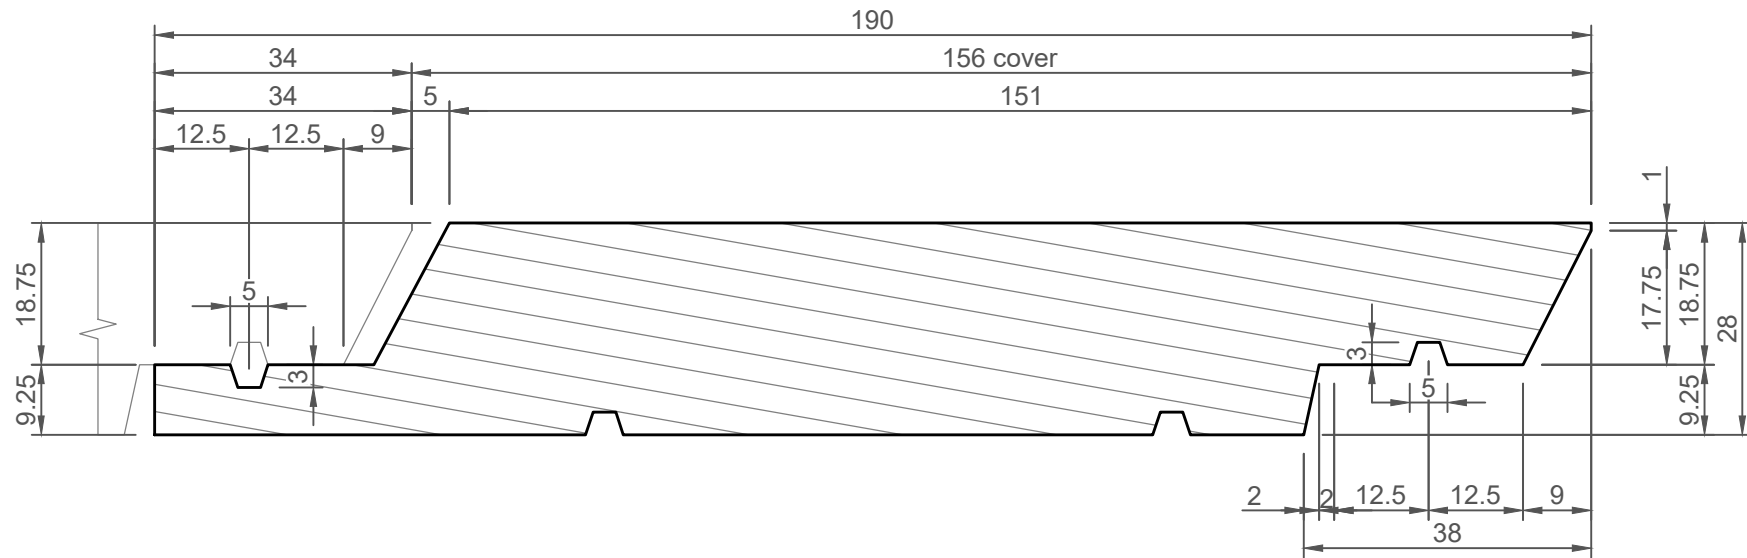

Note:
1/ Shadow of board above shown to show how boards fit together

Ph: 03 544 6006
Email: sales@htlgroup.co.nz
Website: www.htlgroup.co.nz
48 Beach Road, Richmond, Nelson 7020
P O Box 3050, Richmond, Nelson 7050

Bevel Rusticated Weatherboard
5mm negative detail
156mm Cover

1:1 @ A4 2022/05/05

HTL253