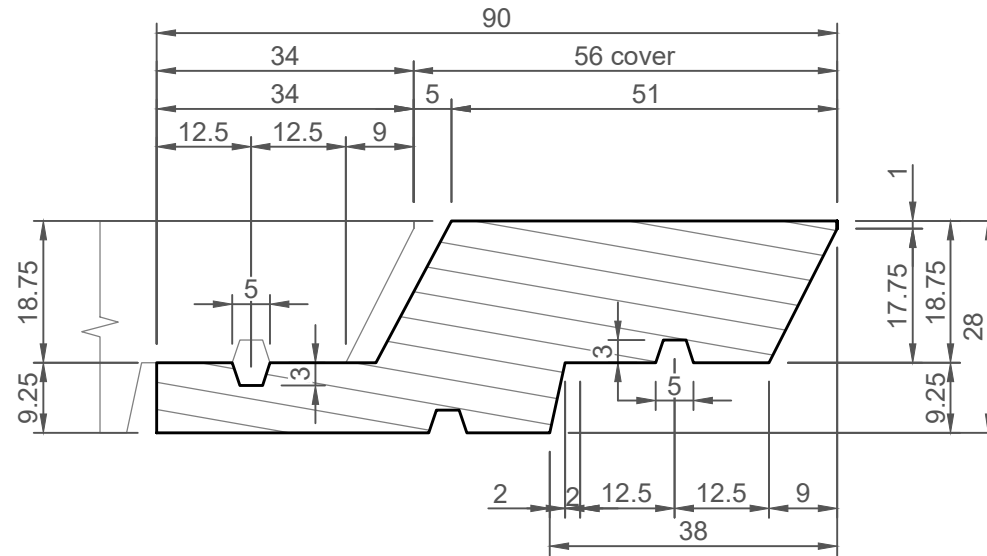

Note:
 1/ Shadow of board above shown to show how boards fit together

Ph: 03 544 6006
 Email: sales@htlgroup.co.nz
 Website: www.htlgroup.co.nz
 48 Beach Road, Richmond, Nelson 7020
 P O Box 3050, Richmond, Nelson 7050

Bevel Rusticated Weatherboard
5mm negative detail
56mm Cover

1:1 @ A4 2022/05/05

HTL251