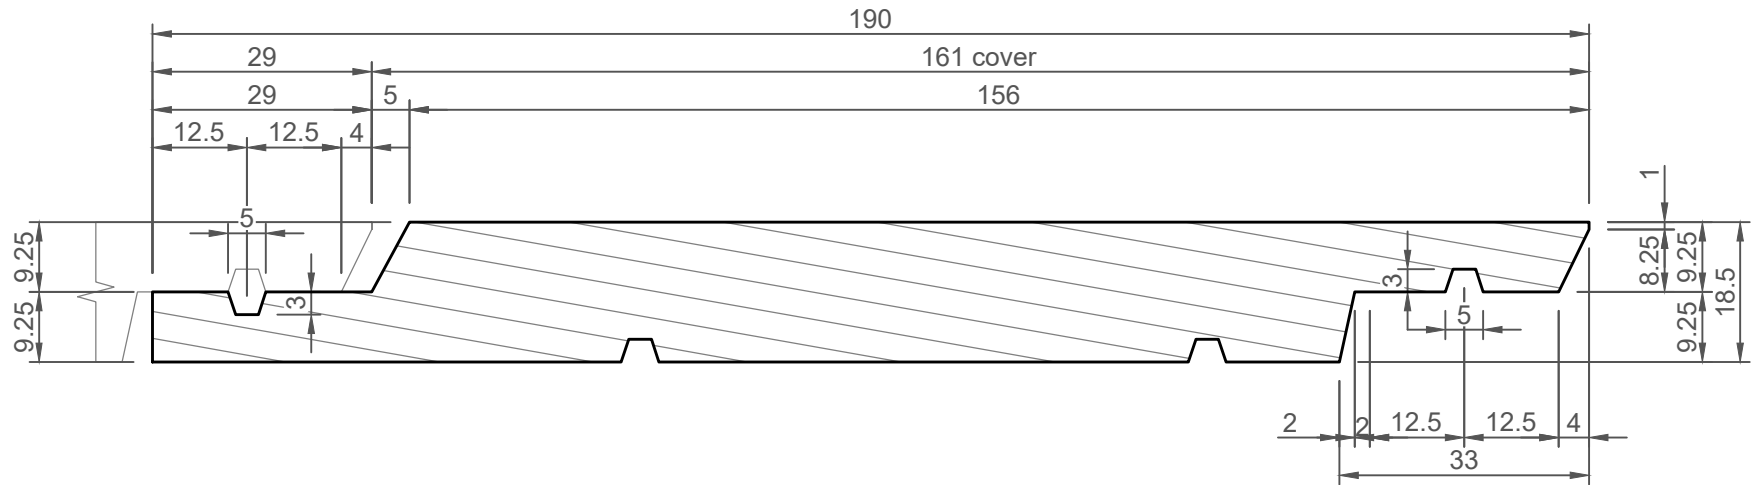

Note:
1/ Shadow of board above shown to show how boards fit together

Ph: 03 544 6006
Email: sales@htlgroup.co.nz
Website: www.htlgroup.co.nz
48 Beach Road, Richmond, Nelson 7020
P O Box 3050, Richmond, Nelson 7050

Bevel Rusticated Weatherboard
5mm negative detail
161mm Cover

1:1 @ A4 2022/05/05

HTL203