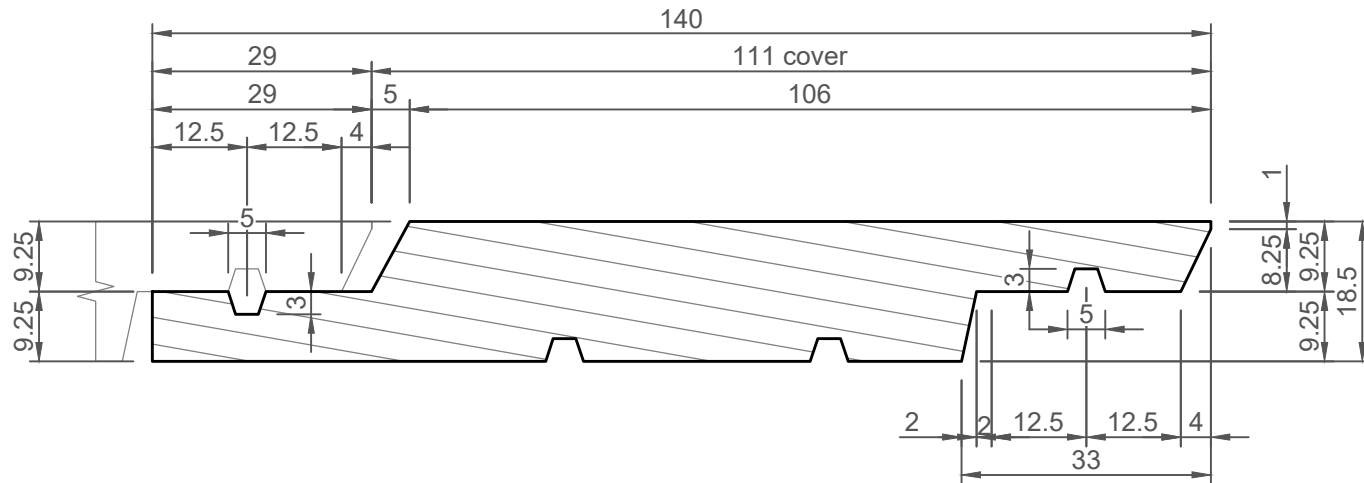

Note:
1/ Shadow of board above shown to show how boards fit together

Ph: 03 544 6006
Email: sales@htlgroup.co.nz
Website: www.htlgroup.co.nz
48 Beach Road, Richmond, Nelson 7020
P O Box 3050, Richmond, Nelson 7050

Bevel Rusticated Weatherboard
5mm negative detail
111mm Cover

1:1 @ A4 2022/05/05

HTL202