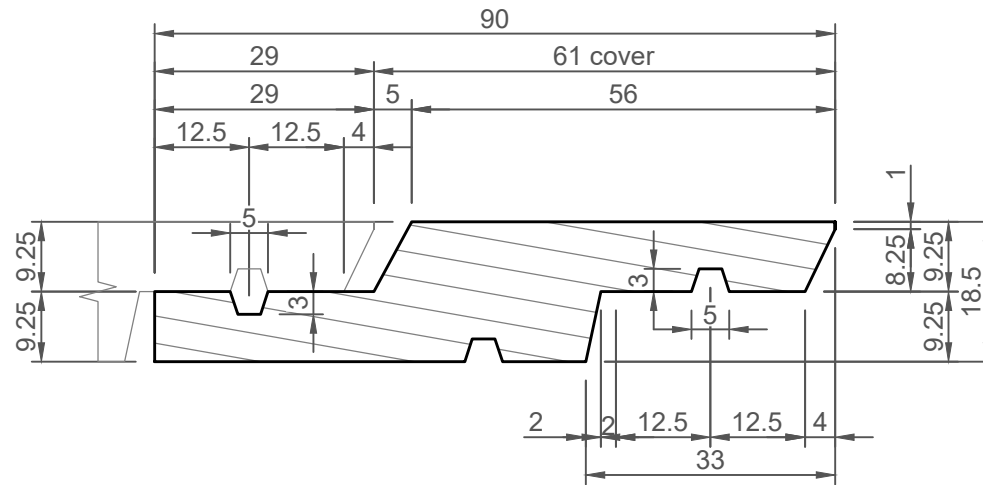

Note:
1/ Shadow of board above shown to show how boards fit together

Ph: 03 544 6006
Email: sales@htlgroup.co.nz
Website: www.htlgroup.co.nz
48 Beach Road, Richmond, Nelson 7020
P O Box 3050, Richmond, Nelson 7050

Bevel Rusticated Weatherboard
5mm negative Detail
61mm Cover

1:1 @ A4	2022/05/05
HTL201