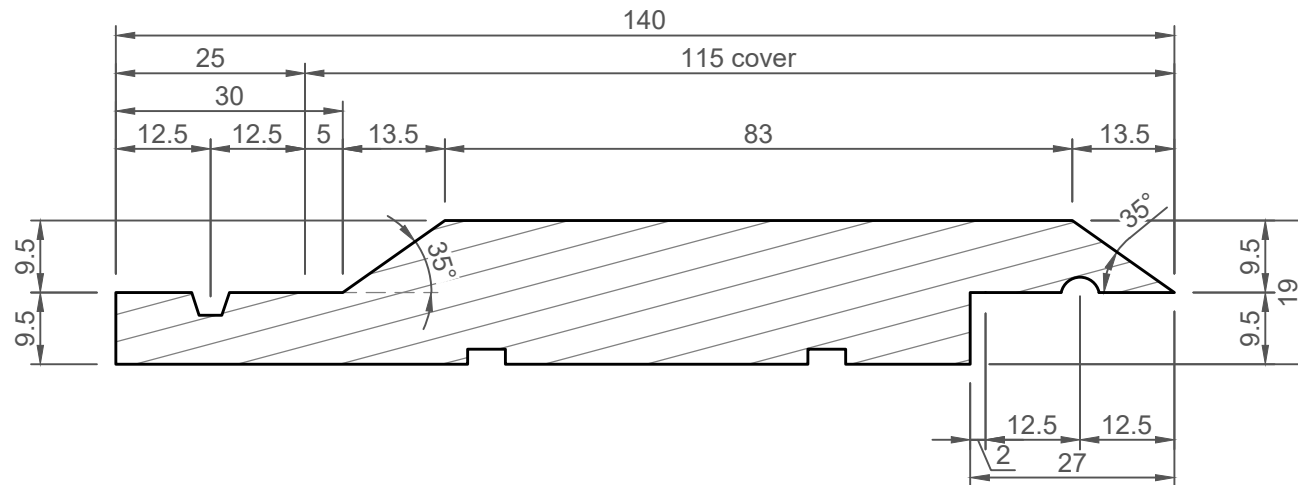

Note:  
 1/ Weather grooves at lap may be different in size and shape to that shown  
 2/ Shrinkage control grooves on the back may be different size, shape and position to that shown

<b>HALSWELL TIMBER</b> Your Timber Yard	Ph: 03 338 9199 Email: info@halswelltimber.co.nz Website: www.halswelltimber.co.nz 193 Halswell Road, Halswell, Christchurch P O Box 37172, Halswell, Christchurch 8245	<b>Vertical Shiplap Weatherboard</b> <b>35° Bevel</b> <b>115mm Cover</b>		1:1 @ A4	2020/02/10
				HTLVS1	