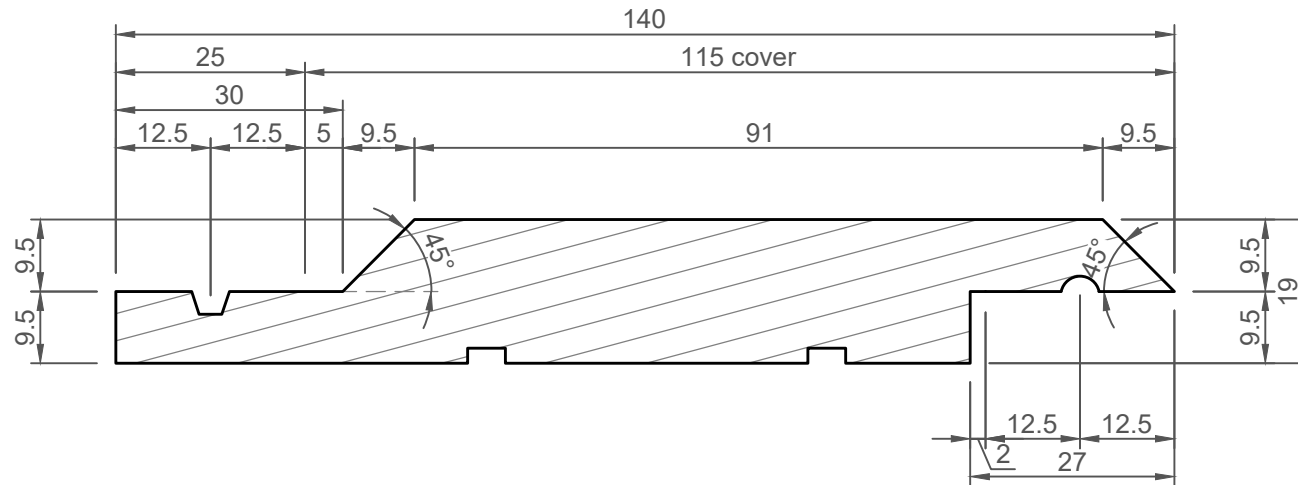

Note:
 1/ Weather grooves at lap may be different in size and shape to that shown
 2/ Shrinkage control grooves on the back may be different size, shape and position to that shown

HALSWELL TIMBER Your Timber Yard	Ph: 03 338 9199 Email: info@halswelltimber.co.nz Website: www.halswelltimber.co.nz 193 Halswell Road, Halswell, Christchurch P O Box 37172, Halswell, Christchurch 8245	Vertical Shiplap Weatherboard 45° Bevel 115mm Cover	1:1 @ A4	2020/02/10
			HTLVS2	