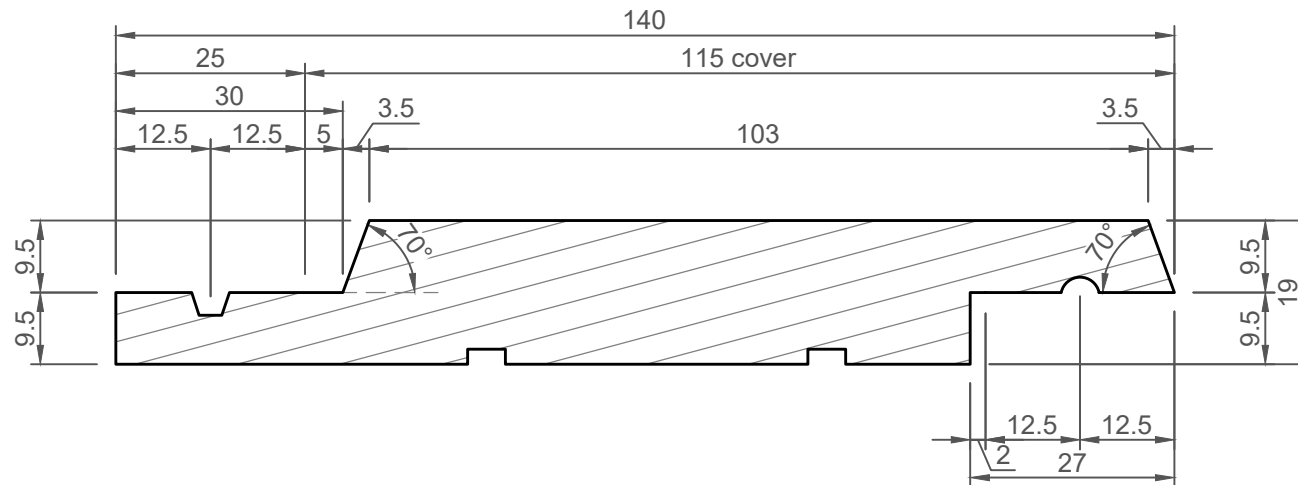

Note:
 1/ Weather grooves at lap may be different in size and shape to that shown
 2/ Shrinkage control grooves on the back may be different size, shape and position to that shown

HALSWELL TIMBER Your Timber Yard	Ph: 03 338 9199 Email: info@halswelltimber.co.nz Website: www.halswelltimber.co.nz 193 Halswell Road, Halswell, Christchurch P O Box 37172, Halswell, Christchurch 8245	Vertical Shiplap Weatherboard 70° Bevel 115mm Cover		1:1 @ A4	2020/02/10
				HTLVS3	