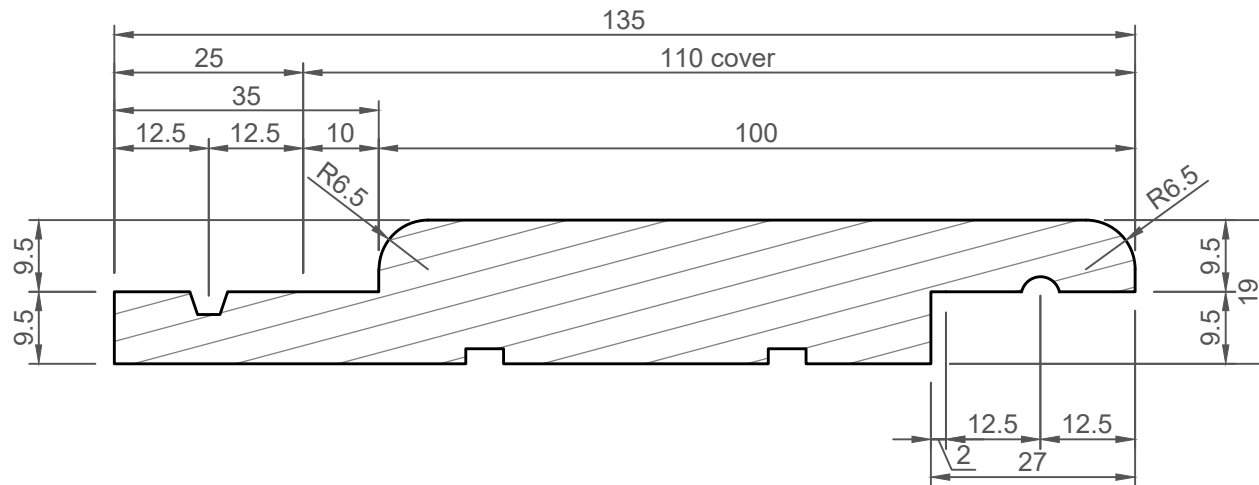

Note:
 1/ Weather grooves at lap may be different in size and shape to that shown
 2/ Shrinkage control grooves on the back may be different size, shape and position to that shown

HALSWELL TIMBER Your Timber Yard	Ph: 03 338 9199 Email: info@halswelltimber.co.nz Website: www.halswelltimber.co.nz 193 Halswell Road, Halswell, Christchurch P O Box 37172, Halswell, Christchurch 8245	Vertical Shiplap Weatherboard 10mm Negative Square Detail with 6.5mm Radius Round 110mm Cover	1:1 @ A4	2020/02/13
			HTLVS4	