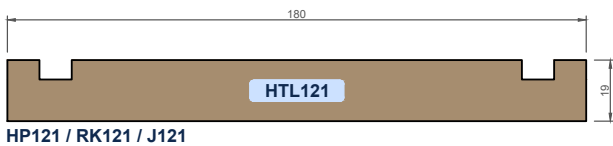

EXTERIOR CLADDING - VERTICAL WEATHERBOARDS

ex 75x25 ex 100x25 ex 150x25 ex 200x25 ex 100x40 ex 150x40 ex 200x40

Ph: 03 544 6006
Email: sales@htlgroup.co.nz
Website: www.htlgroup.co.nz
48 Beach Road, Richmond, Nelson 7020
P O Box 3050, Richmond, Nelson 7050