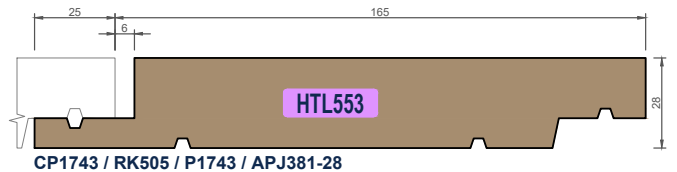

EXTERIOR CLADDING - VERTICAL WEATHERBOARDS

ex 75x25 ex 100x25 ex 150x25 ex 200x25 ex 100x40 ex 150x40 ex 200x40

Ph: 03 544 6006
Email: sales@htlgroup.co.nz
Website: www.htlgroup.co.nz
48 Beach Road, Richmond, Nelson 7020
P O Box 3050, Richmond, Nelson 7050