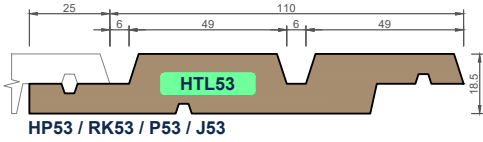

EXTERIOR CLADDING - VERTICAL WEATHERBOARDS

ex 75x25 ex 100x25 ex 150x25 ex 200x25 ex 100x40 ex 150x40 ex 200x40

Ph: 03 544 6006
Email: sales@htlgroup.co.nz
Website: www.htlgroup.co.nz
48 Beach Road, Richmond, Nelson 7020
P O Box 3050, Richmond, Nelson 7050