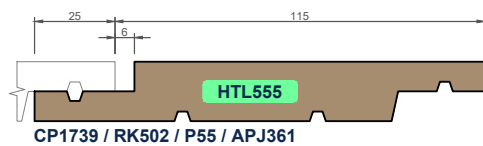

EXTERIOR CLADDING - VERTICAL WEATHERBOARDS

ex 75x25 ex 100x25 ex 150x25 ex 200x25 ex 100x40 ex 150x40 ex 200x40

Ph: 03 544 6006
Email: sales@htlgroup.co.nz
Website: www.htlgroup.co.nz
48 Beach Road, Richmond, Nelson 7020
P O Box 3050, Richmond, Nelson 7050