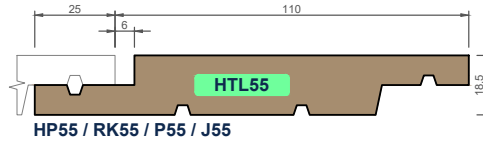

EXTERIOR CLADDING - VERTICAL WEATHERBOARDS

ex 75x25 ex 100x25 ex 150x25 ex 200x25 ex 100x40 ex 150x40 ex 200x40

Ph: 03 544 6006
Email: sales@htlgroup.co.nz
Website: www.htlgroup.co.nz
48 Beach Road, Richmond, Nelson 7020
P O Box 3050, Richmond, Nelson 7050