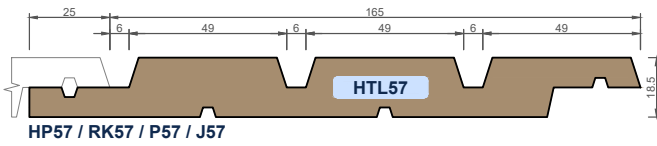

EXTERIOR CLADDING - VERTICAL WEATHERBOARDS

ex 75x25 ex 100x25 ex 150x25 ex 200x25 ex 100x40 ex 150x40 ex 200x40

Ph: 03 544 6006
Email: sales@htlgroup.co.nz
Website: www.htlgroup.co.nz
48 Beach Road, Richmond, Nelson 7020
P O Box 3050, Richmond, Nelson 7050