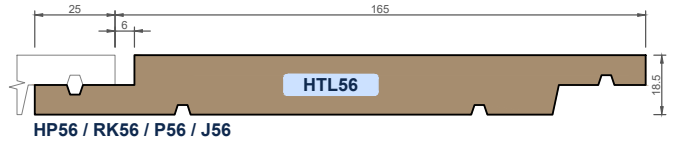

EXTERIOR CLADDING - VERTICAL WEATHERBOARDS

ex 75x25 ex 100x25 ex 150x25 ex 200x25 ex 100x40 ex 150x40 ex 200x40

Ph: 03 544 6006
Email: sales@htlgroup.co.nz
Website: www.htlgroup.co.nz
48 Beach Road, Richmond, Nelson 7020
P O Box 3050, Richmond, Nelson 7050