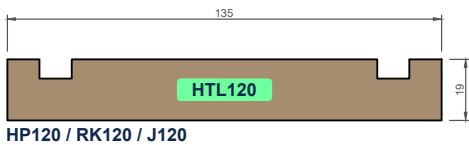

EXTERIOR CLADDING - VERTICAL WEATHERBOARDS

ex 75x25 ex 100x25 ex 150x25 ex 200x25 ex 100x40 ex 150x40 ex 200x40

Ph: 03 544 6006
Email: sales@htlgroup.co.nz
Website: www.htlgroup.co.nz
48 Beach Road, Richmond, Nelson 7020
P O Box 3050, Richmond, Nelson 7050