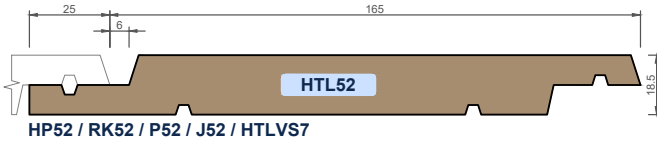

EXTERIOR CLADDING - VERTICAL WEATHERBOARDS

ex 75x25 ex 100x25 ex 150x25 ex 200x25 ex 100x40 ex 150x40 ex 200x40

Ph: 03 544 6006
Email: sales@htlgroup.co.nz
Website: www.htlgroup.co.nz
48 Beach Road, Richmond, Nelson 7020
P O Box 3050, Richmond, Nelson 7050