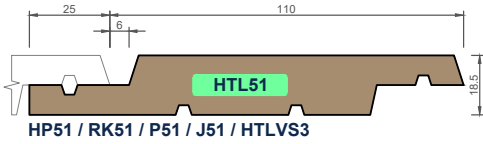

EXTERIOR CLADDING - VERTICAL WEATHERBOARDS

ex 75x25 ex 100x25 ex 150x25 ex 200x25 ex 100x40 ex 150x40 ex 200x40

Ph: 03 544 6006
Email: sales@htlgroup.co.nz
Website: www.htlgroup.co.nz
48 Beach Road, Richmond, Nelson 7020
P O Box 3050, Richmond, Nelson 7050