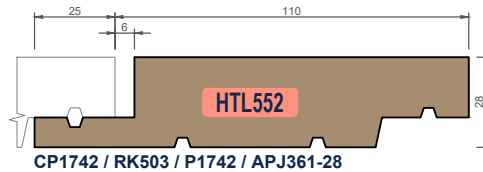

EXTERIOR CLADDING - VERTICAL WEATHERBOARDS

ex 75x25 ex 100x25 ex 150x25 ex 200x25 ex 100x40 ex 150x40 ex 200x40

Ph: 03 544 6006
Email: sales@htlgroup.co.nz
Website: www.htlgroup.co.nz
48 Beach Road, Richmond, Nelson 7020
P O Box 3050, Richmond, Nelson 7050