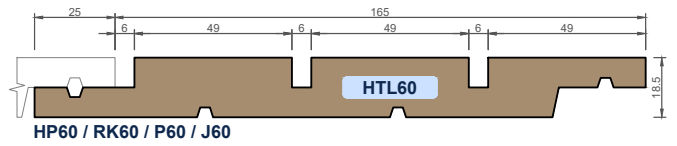

EXTERIOR CLADDING - VERTICAL WEATHERBOARDS

ex 75x25 ex 100x25 ex 150x25 ex 200x25 ex 100x40 ex 150x40 ex 200x40

Ph: 03 544 6006
Email: sales@htlgroup.co.nz
Website: www.htlgroup.co.nz
48 Beach Road, Richmond, Nelson 7020
P O Box 3050, Richmond, Nelson 7050