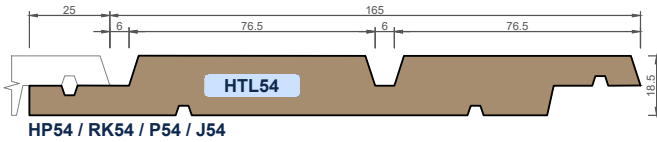

EXTERIOR CLADDING - VERTICAL WEATHERBOARDS

ex 75x25 ex 100x25 ex 150x25 ex 200x25 ex 100x40 ex 150x40 ex 200x40

Ph: 03 544 6006
Email: sales@htlgroup.co.nz
Website: www.htlgroup.co.nz
48 Beach Road, Richmond, Nelson 7020
P O Box 3050, Richmond, Nelson 7050