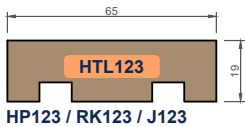

EXTERIOR CLADDING - VERTICAL WEATHERBOARDS

ex 75x25 ex 100x25 ex 150x25 ex 200x25 ex 100x40 ex 150x40 ex 200x40

Ph: 03 544 6006
Email: sales@htlgroup.co.nz
Website: www.htlgroup.co.nz
48 Beach Road, Richmond, Nelson 7020
P O Box 3050, Richmond, Nelson 7050