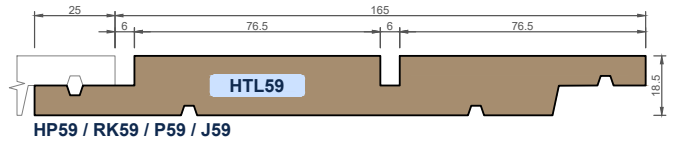

EXTERIOR CLADDING - VERTICAL WEATHERBOARDS

ex 75x25 ex 100x25 ex 150x25 ex 200x25 ex 100x40 ex 150x40 ex 200x40

Ph: 03 544 6006
Email: sales@htlgroup.co.nz
Website: www.htlgroup.co.nz
48 Beach Road, Richmond, Nelson 7020
P O Box 3050, Richmond, Nelson 7050