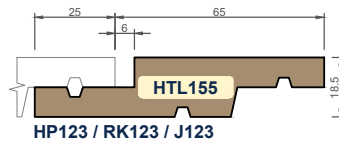

EXTERIOR CLADDING - VERTICAL WEATHERBOARDS

ex 75x25 ex 100x25 ex 150x25 ex 200x25 ex 100x40 ex 150x40 ex 200x40

Ph: 03 544 6006
Email: sales@htlgroup.co.nz
Website: www.htlgroup.co.nz
48 Beach Road, Richmond, Nelson 7020
P O Box 3050, Richmond, Nelson 7050