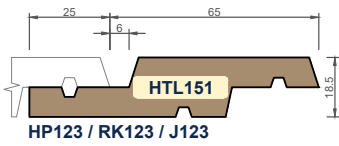

EXTERIOR CLADDING - VERTICAL WEATHERBOARDS

ex 75x25 ex 100x25 ex 150x25 ex 200x25 ex 100x40 ex 150x40 ex 200x40

Ph: 03 544 6006
Email: sales@htlgroup.co.nz
Website: www.htlgroup.co.nz
48 Beach Road, Richmond, Nelson 7020
P O Box 3050, Richmond, Nelson 7050