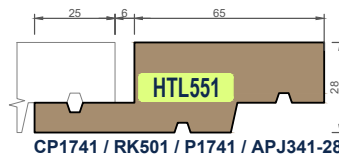

EXTERIOR CLADDING - VERTICAL WEATHERBOARDS

ex 75x25 ex 100x25 ex 150x25 ex 200x25 ex 100x40 ex 150x40 ex 200x40

Ph: 03 544 6006
Email: sales@htlgroup.co.nz
Website: www.htlgroup.co.nz
48 Beach Road, Richmond, Nelson 7020
P O Box 3050, Richmond, Nelson 7050