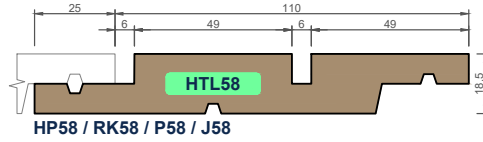

EXTERIOR CLADDING - VERTICAL WEATHERBOARDS

ex 75x25 ex 100x25 ex 150x25 ex 200x25 ex 100x40 ex 150x40 ex 200x40

Ph: 03 544 6006
Email: sales@htlgroup.co.nz
Website: www.htlgroup.co.nz
48 Beach Road, Richmond, Nelson 7020
P O Box 3050, Richmond, Nelson 7050