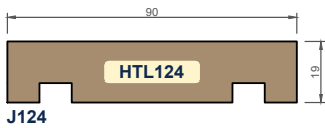

EXTERIOR CLADDING - VERTICAL WEATHERBOARDS

ex 75x25 ex 100x25 ex 150x25 ex 200x25 ex 100x40 ex 150x40 ex 200x40

Ph: 03 544 6006
Email: sales@htlgroup.co.nz
Website: www.htlgroup.co.nz
48 Beach Road, Richmond, Nelson 7020
P O Box 3050, Richmond, Nelson 7050