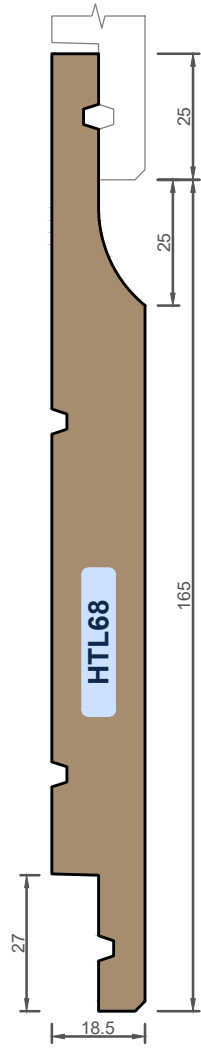

EXTERIOR CLADDING - HORIZONTAL WEATHERBOARDS

ex 75x25 ex 100x25 ex 150x25 ex 200x25 ex 100x40 ex 150x40 ex 200x40

Ph: 03 544 6006
 Email: sales@htlgroup.co.nz
 Website: www.htlgroup.co.nz
 48 Beach Road, Richmond, Nelson 7020
 P O Box 3050, Richmond, Nelson 7050
 © 2022 Halswell Timber (Nelson) Ltd / Trading as HTL Group
 Details subject to change without notice (Not to Scale)