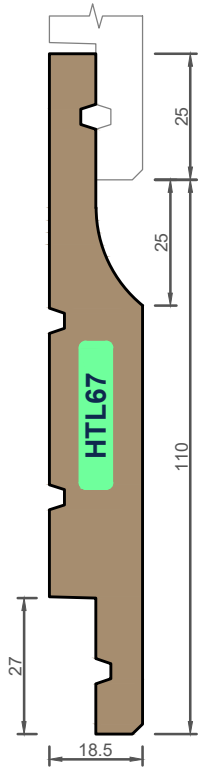

EXTERIOR CLADDING - HORIZONTAL WEATHERBOARDS

ex 75x25 ex 100x25 ex 150x25 ex 200x25 ex 100x40 ex 150x40 ex 200x40

Ph: 03 544 6006
 Email: sales@htlgroup.co.nz
 Website: www.htlgroup.co.nz
 48 Beach Road, Richmond, Nelson 7020
 P O Box 3050, Richmond, Nelson 7050
 © 2022 Halswell Timber (Nelson) Ltd / Trading as HTL Group
 Details subject to change without notice (Not to Scale)