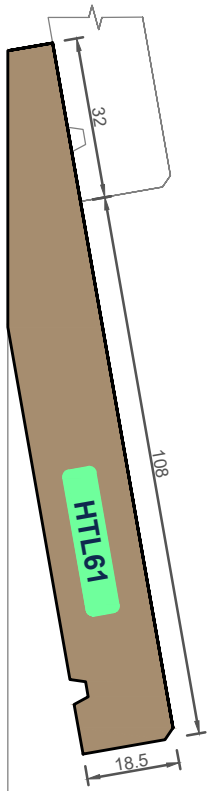

EXTERIOR CLADDING - HORIZONTAL WEATHERBOARDS

ex 75x25 ex 100x25 ex 150x25 ex 200x25 ex 100x40 ex 150x40 ex 200x40

Ph: 03 544 6006
 Email: sales@htlgroup.co.nz
 Website: www.htlgroup.co.nz
 48 Beach Road, Richmond, Nelson 7020
 P O Box 3050, Richmond, Nelson 7050
 © 2022 Halswell Timber (Nelson) Ltd / Trading as HTL Group
 Details subject to change without notice (Not to Scale)