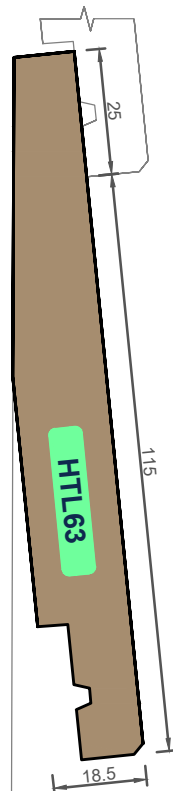

EXTERIOR CLADDING - HORIZONTAL WEATHERBOARDS

ex 75x25 ex 100x25 ex 150x25 ex 200x25 ex 100x40 ex 150x40 ex 200x40

Ph: 03 544 6006
 Email: sales@htlgroup.co.nz
 Website: www.htlgroup.co.nz
 48 Beach Road, Richmond, Nelson 7020
 P O Box 3050, Richmond, Nelson 7050
 © 2022 Halswell Timber (Nelson) Ltd / Trading as HTL Group
 Details subject to change without notice (Not to Scale)