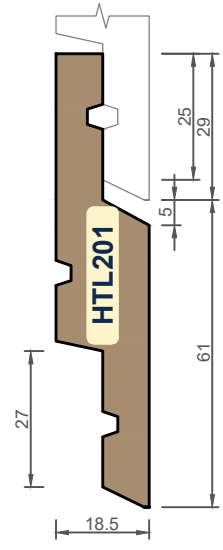

EXTERIOR CLADDING - HORIZONTAL WEATHERBOARDS

ex 75x25 ex 100x25 ex 150x25 ex 200x25 ex 100x40 ex 150x40 ex 200x40

Ph: 03 544 6006
 Email: sales@htlgroup.co.nz
 Website: www.htlgroup.co.nz
 48 Beach Road, Richmond, Nelson 7020
 P O Box 3050, Richmond, Nelson 7050
 © 2022 Halswell Timber (Nelson) Ltd / Trading as HTL Group
 Details subject to change without notice (Not to Scale)