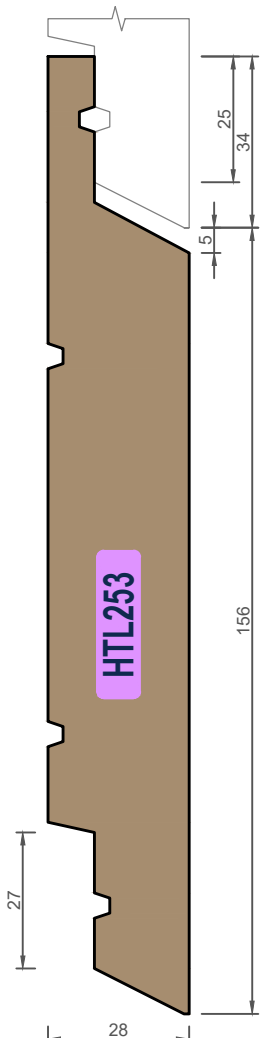

EXTERIOR CLADDING - HORIZONTAL WEATHERBOARDS

ex 75x25 ex 100x25 ex 150x25 ex 200x25 ex 100x40 ex 150x40 ex 200x40

Ph: 03 544 6006
 Email: sales@htlgroup.co.nz
 Website: www.htlgroup.co.nz
 48 Beach Road, Richmond, Nelson 7020
 P O Box 3050, Richmond, Nelson 7050
 © 2022 Halswell Timber (Nelson) Ltd / Trading as HTL Group
 Details subject to change without notice (Not to Scale)