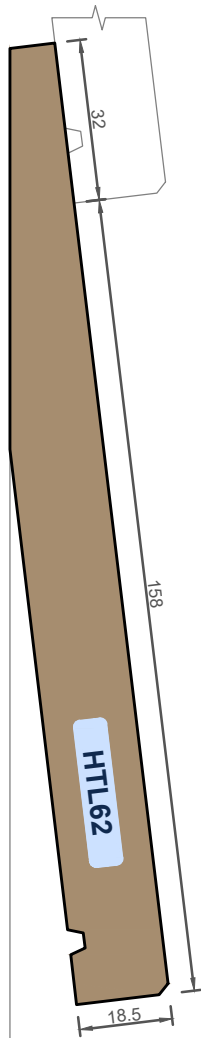

EXTERIOR CLADDING - HORIZONTAL WEATHERBOARDS

ex 75x25 ex 100x25 ex 150x25 ex 200x25 ex 100x40 ex 150x40 ex 200x40

Ph: 03 544 6006
 Email: sales@htlgroup.co.nz
 Website: www.htlgroup.co.nz
 48 Beach Road, Richmond, Nelson 7020
 P O Box 3050, Richmond, Nelson 7050
 © 2022 Halswell Timber (Nelson) Ltd / Trading as HTL Group
 Details subject to change without notice (Not to Scale)