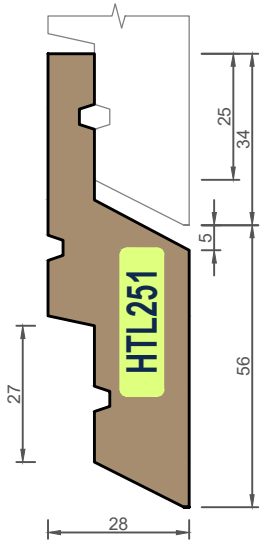

EXTERIOR CLADDING - HORIZONTAL WEATHERBOARDS

ex 75x25 ex 100x25 ex 150x25 ex 200x25 ex 100x40 ex 150x40 ex 200x40

Ph: 03 544 6006
 Email: sales@htlgroup.co.nz
 Website: www.htlgroup.co.nz
 48 Beach Road, Richmond, Nelson 7020
 P O Box 3050, Richmond, Nelson 7050
 © 2022 Halswell Timber (Nelson) Ltd / Trading as HTL Group
 Details subject to change without notice (Not to Scale)