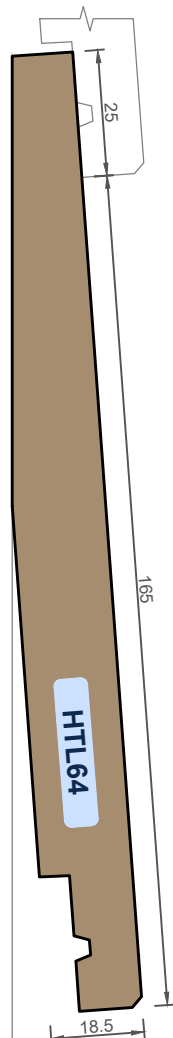

EXTERIOR CLADDING - HORIZONTAL WEATHERBOARDS

ex 75x25 ex 100x25 ex 150x25 ex 200x25 ex 100x40 ex 150x40 ex 200x40

Ph: 03 544 6006
 Email: sales@htlgroup.co.nz
 Website: www.htlgroup.co.nz
 48 Beach Road, Richmond, Nelson 7020
 P O Box 3050, Richmond, Nelson 7050
 © 2022 Halswell Timber (Nelson) Ltd / Trading as HTL Group
 Details subject to change without notice (Not to Scale)