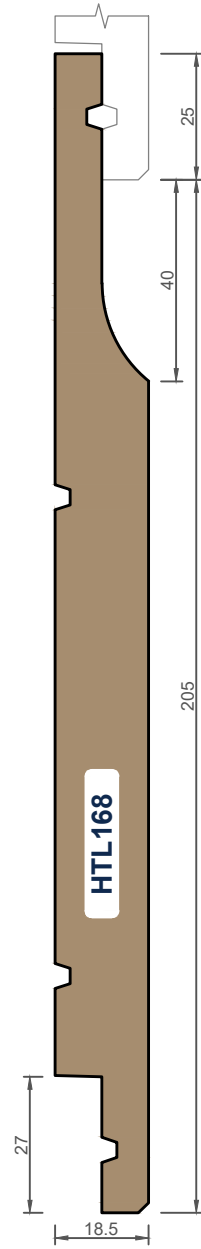

EXTERIOR CLADDING - HORIZONTAL WEATHERBOARDS

ex 75x25 ex 100x25 ex 150x25 ex 200x25 ex 100x40 ex 150x40 ex 200x40

Ph: 03 544 6006
 Email: sales@htlgroup.co.nz
 Website: www.htlgroup.co.nz
 48 Beach Road, Richmond, Nelson 7020
 P O Box 3050, Richmond, Nelson 7050
 © 2022 Halswell Timber (Nelson) Ltd / Trading as HTL Group
 Details subject to change without notice (Not to Scale)