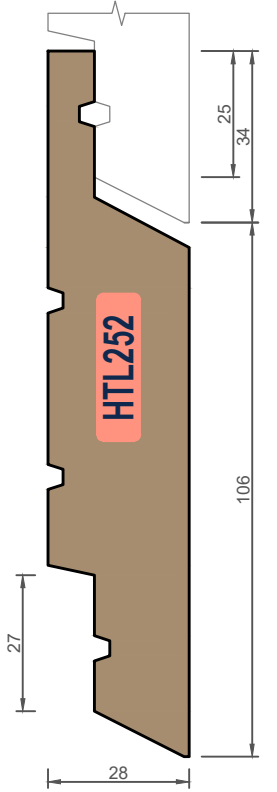

EXTERIOR CLADDING - HORIZONTAL WEATHERBOARDS

ex 75x25 ex 100x25 ex 150x25 ex 200x25 ex 100x40 ex 150x40 ex 200x40

Ph: 03 544 6006
 Email: sales@htlgroup.co.nz
 Website: www.htlgroup.co.nz
 48 Beach Road, Richmond, Nelson 7020
 P O Box 3050, Richmond, Nelson 7050
 © 2022 Halswell Timber (Nelson) Ltd / Trading as HTL Group
 Details subject to change without notice (Not to Scale)