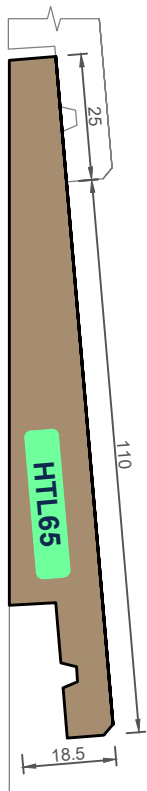

EXTERIOR CLADDING - HORIZONTAL WEATHERBOARDS

ex 75x25 ex 100x25 ex 150x25 ex 200x25 ex 100x40 ex 150x40 ex 200x40

Ph: 03 544 6006
 Email: sales@htlgroup.co.nz
 Website: www.htlgroup.co.nz
 48 Beach Road, Richmond, Nelson 7020
 P O Box 3050, Richmond, Nelson 7050
 © 2022 Halswell Timber (Nelson) Ltd / Trading as HTL Group
 Details subject to change without notice (Not to Scale)