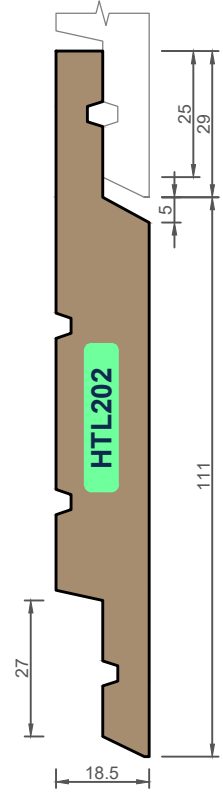

EXTERIOR CLADDING - HORIZONTAL WEATHERBOARDS

ex 75x25 ex 100x25 ex 150x25 ex 200x25 ex 100x40 ex 150x40 ex 200x40

Ph: 03 544 6006
 Email: sales@htlgroup.co.nz
 Website: www.htlgroup.co.nz
 48 Beach Road, Richmond, Nelson 7020
 P O Box 3050, Richmond, Nelson 7050
 © 2022 Halswell Timber (Nelson) Ltd / Trading as HTL Group
 Details subject to change without notice (Not to Scale)