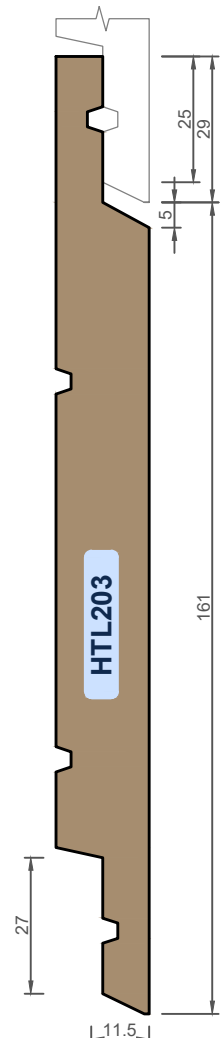

EXTERIOR CLADDING - HORIZONTAL WEATHERBOARDS

ex 75x25 ex 100x25 ex 150x25 ex 200x25 ex 100x40 ex 150x40 ex 200x40

Ph: 03 544 6006
 Email: sales@htlgroup.co.nz
 Website: www.htlgroup.co.nz
 48 Beach Road, Richmond, Nelson 7020
 P O Box 3050, Richmond, Nelson 7050
 © 2022 Halswell Timber (Nelson) Ltd / Trading as HTL Group
 Details subject to change without notice (Not to Scale)