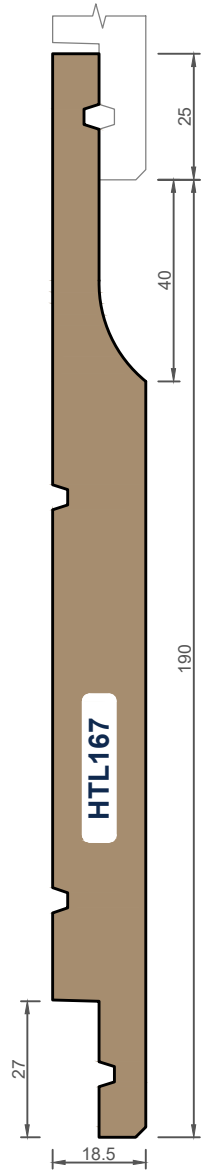

EXTERIOR CLADDING - HORIZONTAL WEATHERBOARDS

ex 75x25 ex 100x25 ex 150x25 ex 200x25 ex 100x40 ex 150x40 ex 200x40

Ph: 03 544 6006
 Email: sales@htlgroup.co.nz
 Website: www.htlgroup.co.nz
 48 Beach Road, Richmond, Nelson 7020
 P O Box 3050, Richmond, Nelson 7050
 © 2022 Halswell Timber (Nelson) Ltd / Trading as HTL Group
 Details subject to change without notice (Not to Scale)