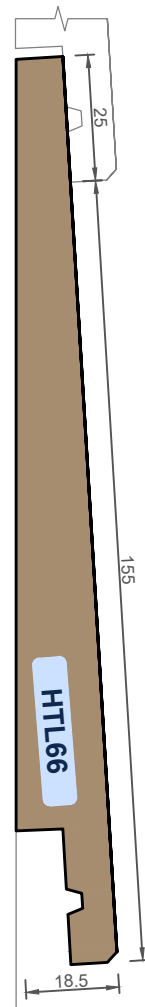

EXTERIOR CLADDING - HORIZONTAL WEATHERBOARDS

ex 75x25 ex 100x25 ex 150x25 ex 200x25 ex 100x40 ex 150x40 ex 200x40

Ph: 03 544 6006
 Email: sales@htlgroup.co.nz
 Website: www.htlgroup.co.nz
 48 Beach Road, Richmond, Nelson 7020
 P O Box 3050, Richmond, Nelson 7050
 © 2022 Halswell Timber (Nelson) Ltd / Trading as HTL Group
 Details subject to change without notice (Not to Scale)